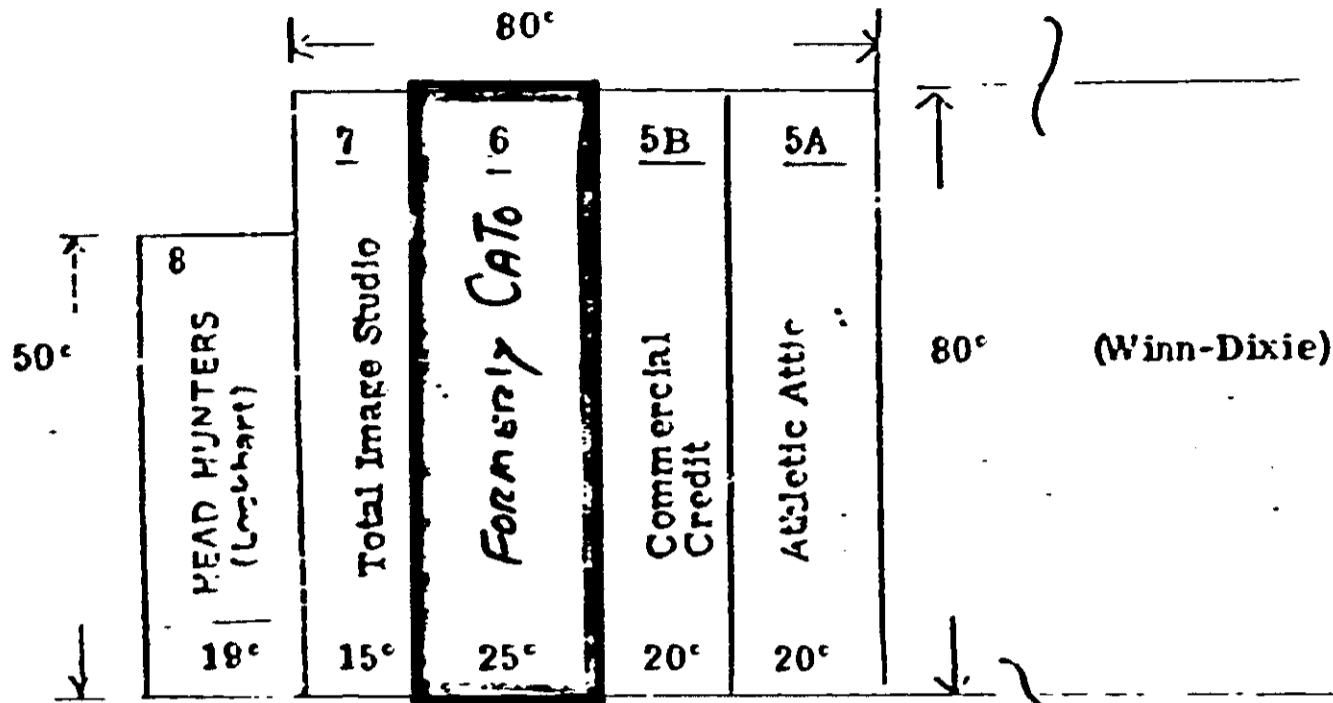

GREER PLAZA SHOPPING CENTER

Local Stores

Greer, South Carolina

Local II

Local I

1	2500 sq. ft.	(25 x 100)	Friedman's Jewelers
2	1500 sq. ft.	(15 x 100)	Hallmark/Hydrick (new) X
3	3000 sq. ft.	(30 x 100)	Cato
4A	2000 sq. ft.	(20 x 100)	Thompson Shoes
4B	2000 sq. ft.	(20 x 100)	
5A	1600 sq. ft.	(20 x 80)	Athletic Attic
5B	1600 sq. ft.	(20 x 80)	Commercial Credit
6	2000 sq. ft.	(25 x 80)	
7	1200 sq. ft.	(15 x 80)	Total Image Studio
8	850 sq. ft.	(19 x 50)	

Scale 1" = 30'

EXHIBIT A-1

(CONTINUED ON NEXT PAGE)

0.648

2328-KV-21