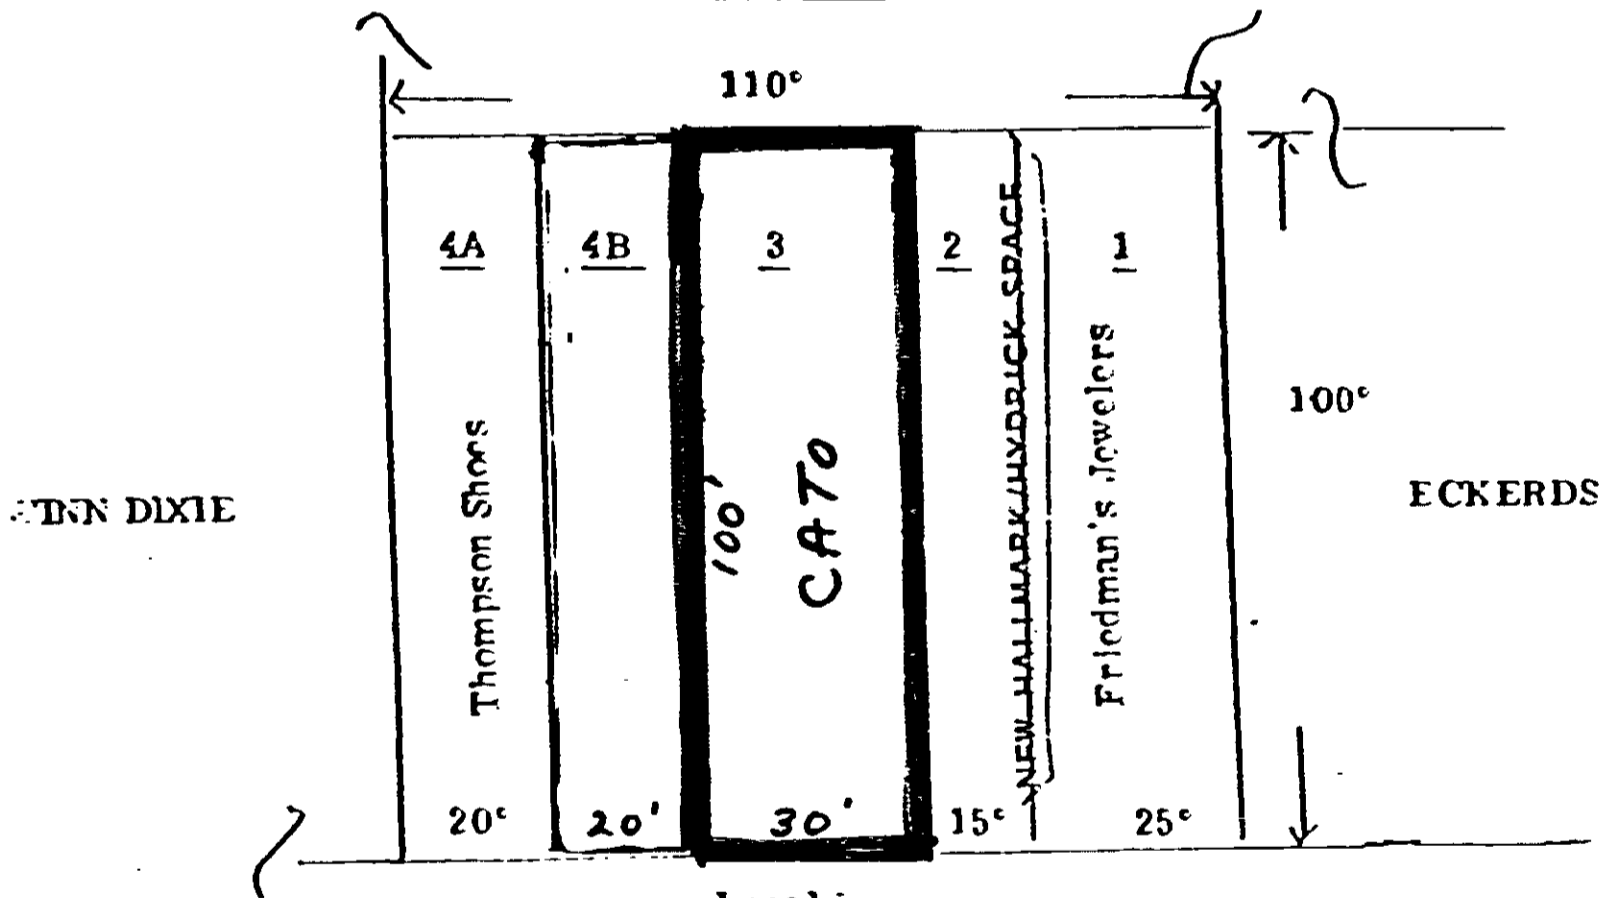

GREER PLAZA SHOPPING CENTER

Local Stores

Greer, South Carolina

Local II

Local I

1	2500 sq. ft.	(25 x 100)	Friedman's Jewelers
2	1500 sq. ft.	(15 x 100)	Hallmark/Hydrick (new) X
3	3000 sq. ft.	(30 x 100)	Cato
4A	2000 sq. ft.	(20 x 100)	Thompson Shoes
4B	2000 sq. ft.	(20 x 100)	
5A	1600 sq. ft.	(20 x 80)	Athletic Attic
5B	1600 sq. ft.	(20 x 80)	Commercial Credit
6	2000 sq. ft.	(25 x 80)	
7	1200 sq. ft.	(15 x 80)	Total Image Studio
8	850 sq. ft.	(19 x 50)	

Scale 1" = 30'

EXHIBIT A-1

(CONTINUED ON NEXT PAGE)

0.648

2328-KV-21