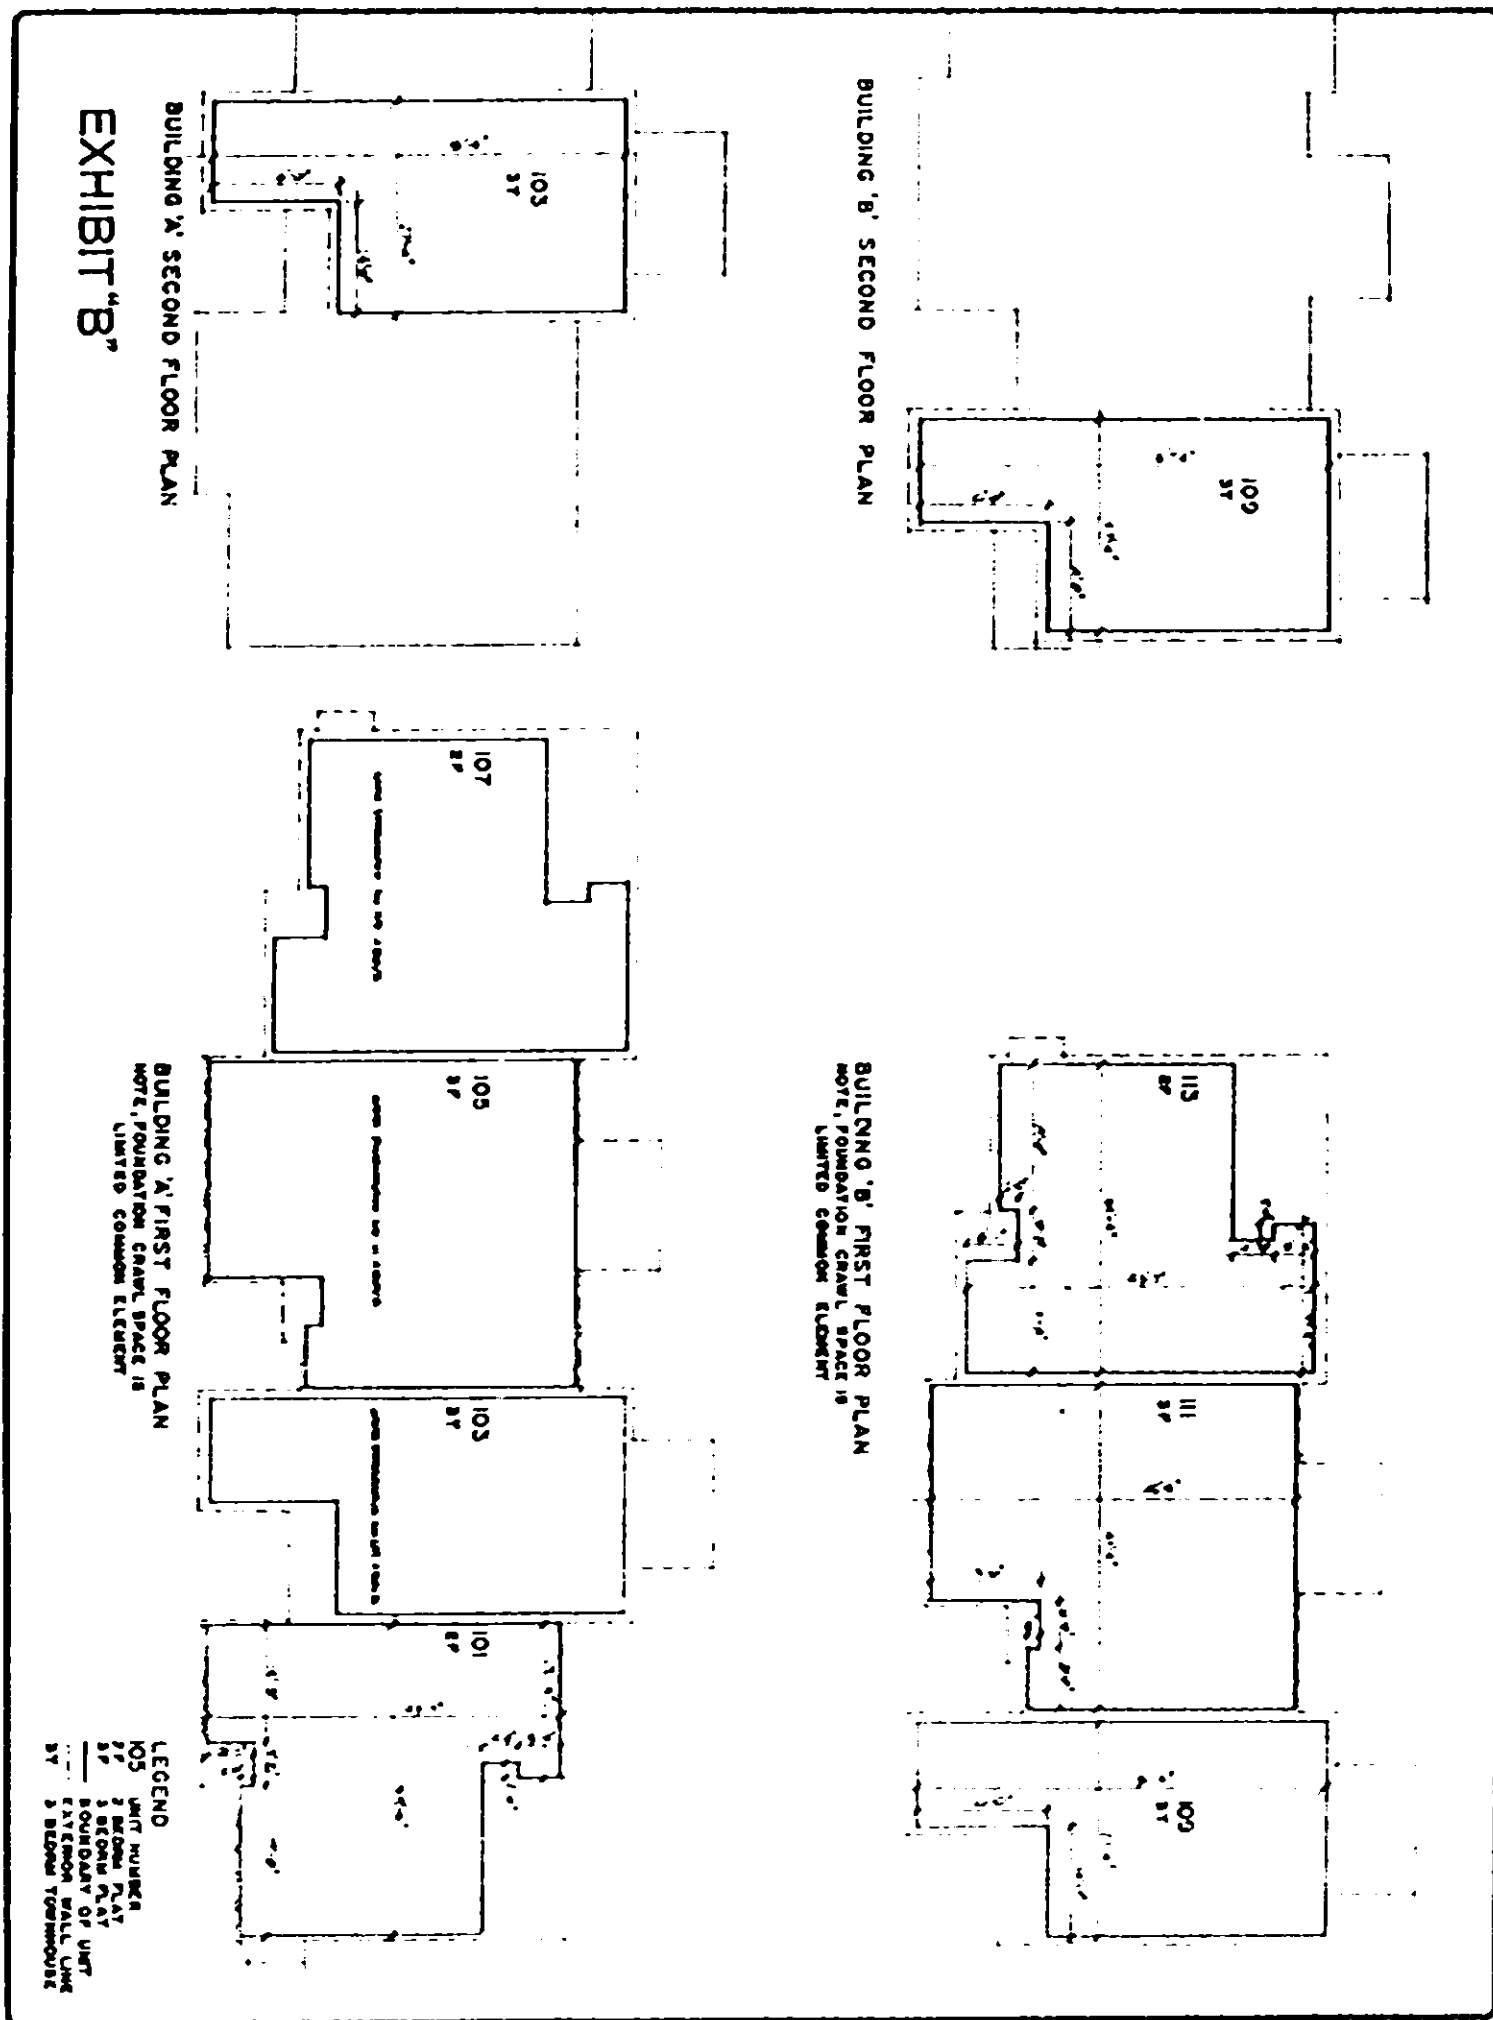

E 6 0 0

TAP group	FLOOR PLANS BUILDINGS 'A' & 'B'	McDANIEL GREENE SOUTH TOWNHOMES GREENVILLE, SOUTH CAROLINA TOWNBERG ARCHITECTURAL - PLANNING GROUP, GREENVILLE, S.C.
	2	

4325 RV-2