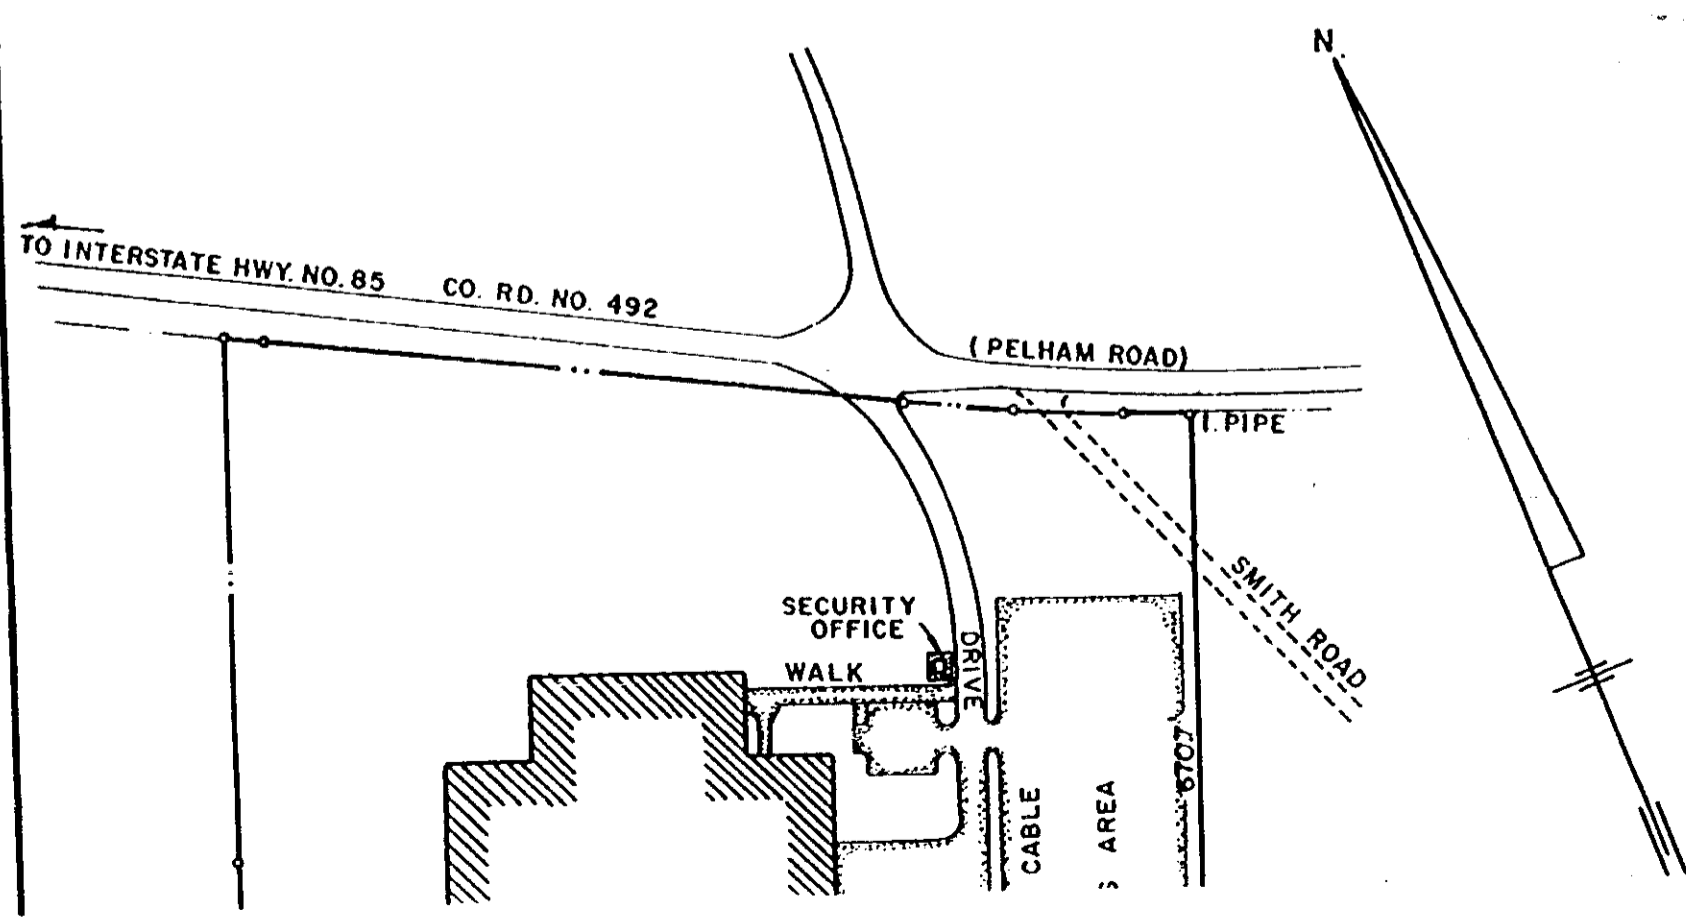

RELIANCE ELECTRIC COMPANY  
"DODGE DIVISION - GREENVILLE PLANT"

(CONTINUED ON NEXT PAGE)

DETAILS OF SUBSTATION LOT  
SCALE: 1" = 30'

5050

4328 RV-2