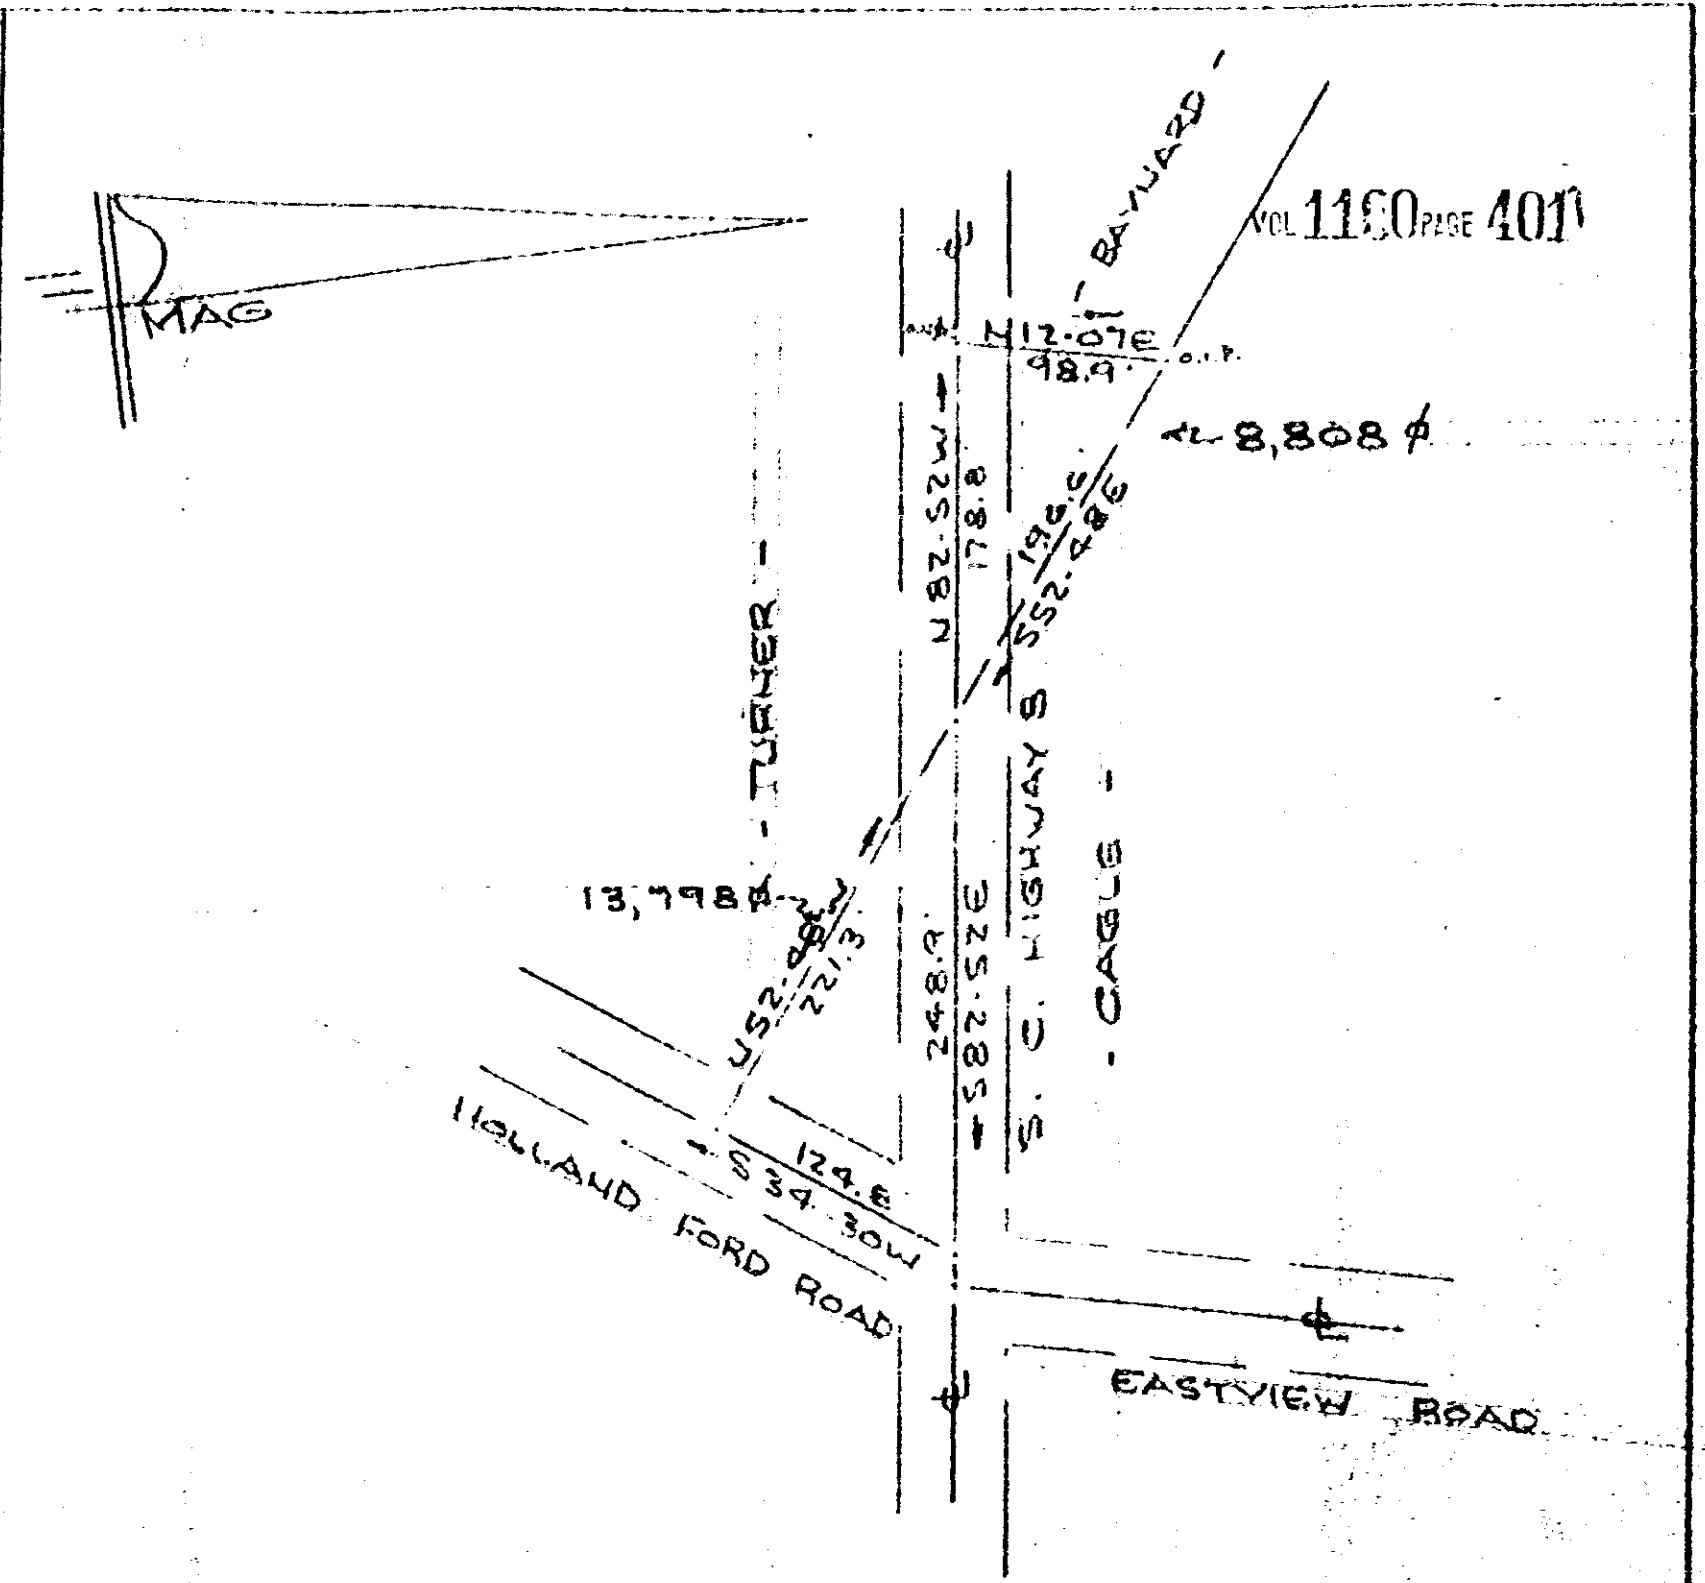

CDR - F.L.M.

SURVEY FOR  
 HERMAN F. CAGLE & GLORIA M. CAGLE  
 NEAR GREENVILLE S.C.  
 SCALE 1" = 100' 19 MARCH 1979

29680

RECORDED APR 12 1979  
 at 2:38 P.M.  
 220/50

CAROLINA SURVEYING CO.  
 112 MAINLY ST.  
 GREENVILLE, S.C. 612.2-1-16

R. B. B... #1952

0401

4328 RV-2