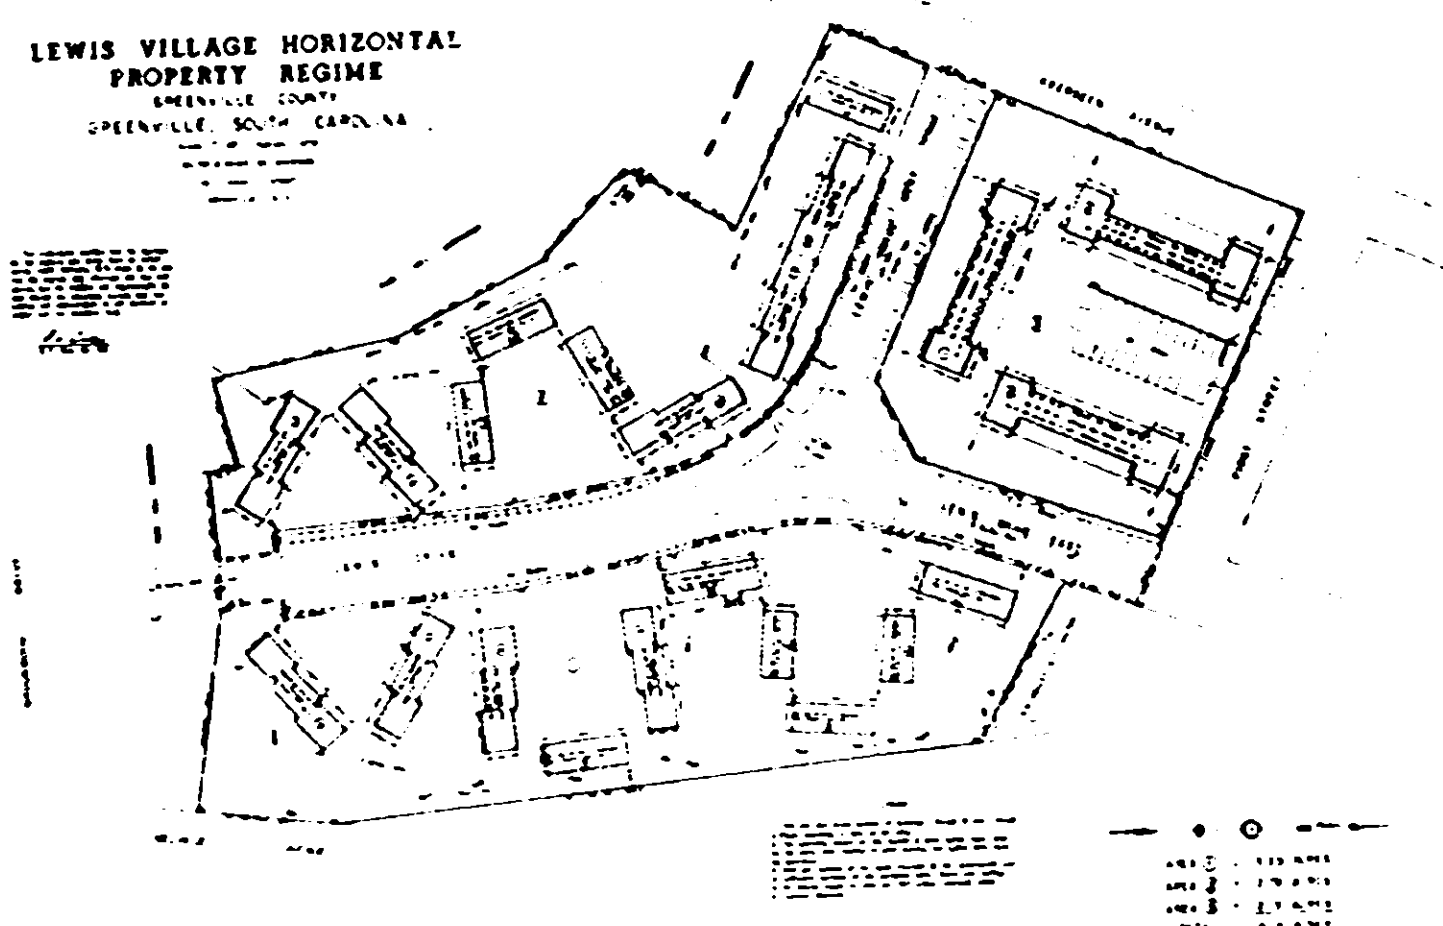

LEWIS VILLAGE HORIZONTAL
PROPERTY REGIME
SPRENGLE COUNTY
GREENVILLE, SOUTH CAROLINA

1093 829

4328 RV-2