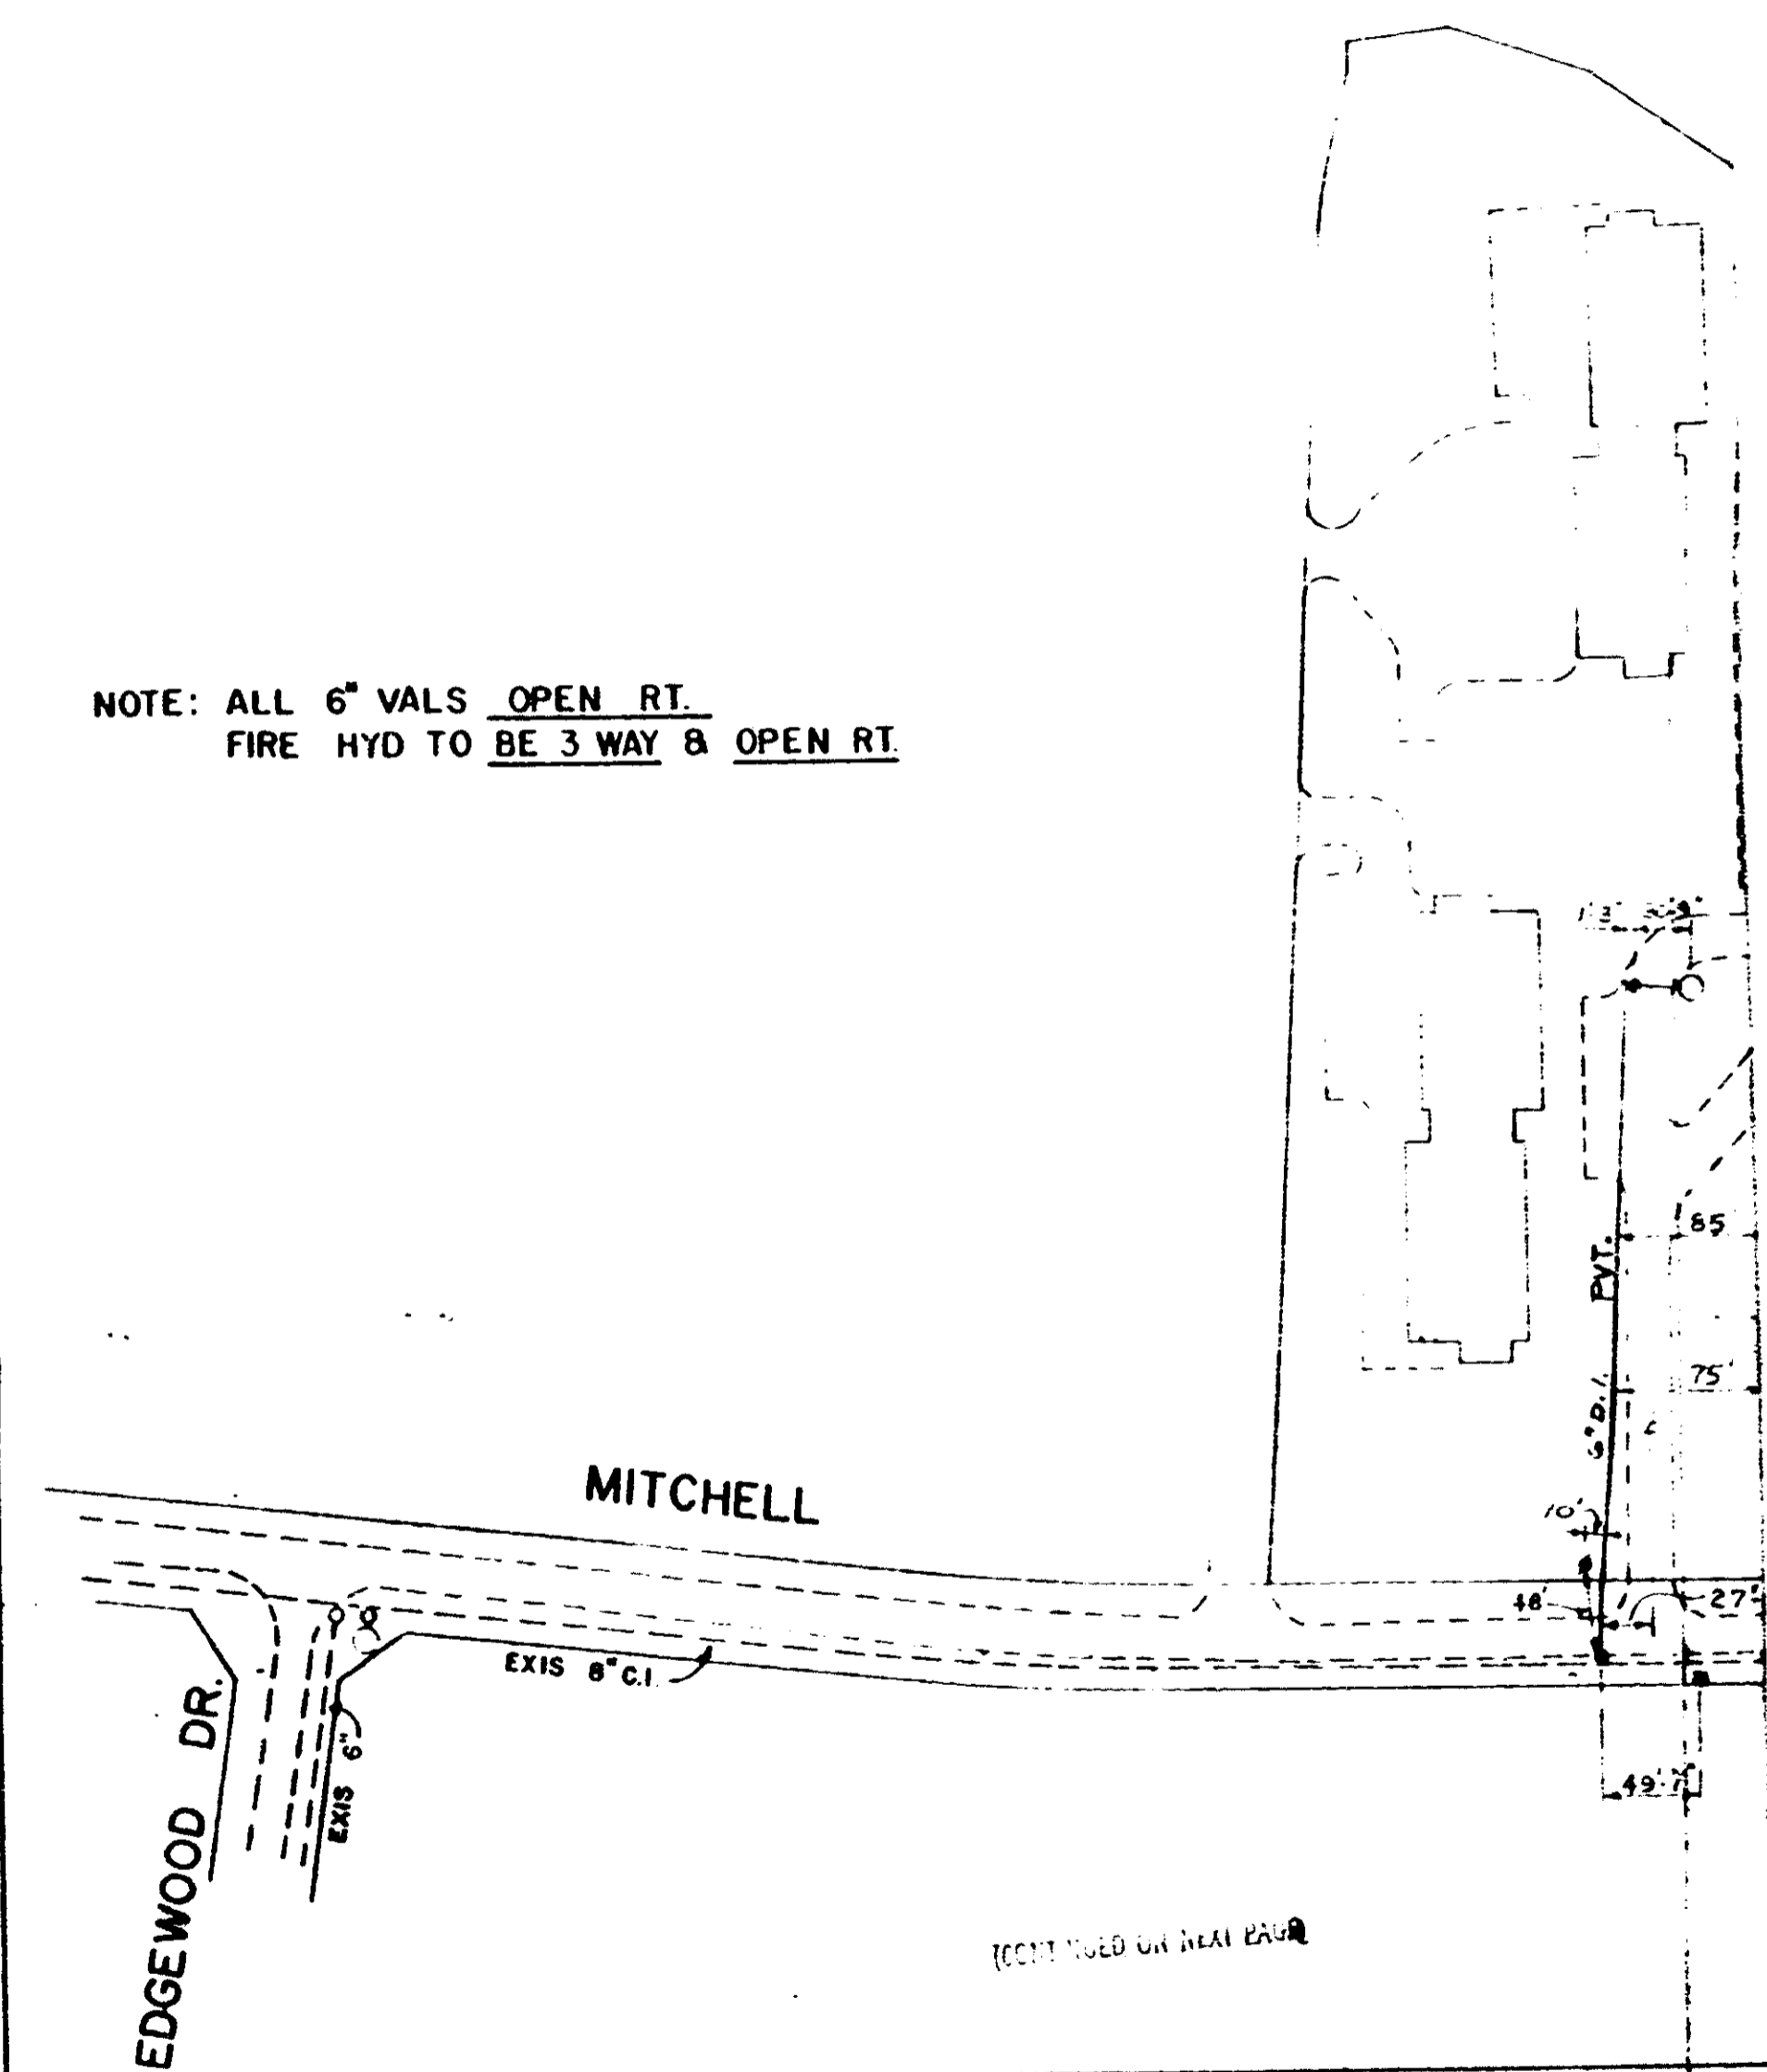

va1055 7-505

NOTE: ALL 6" VALS OPEN RT.
FIRE HYD TO BE 3 WAY 8 OPEN RT.

(CONTINUED ON NEXT PAGE)

9805

4328 RV-2