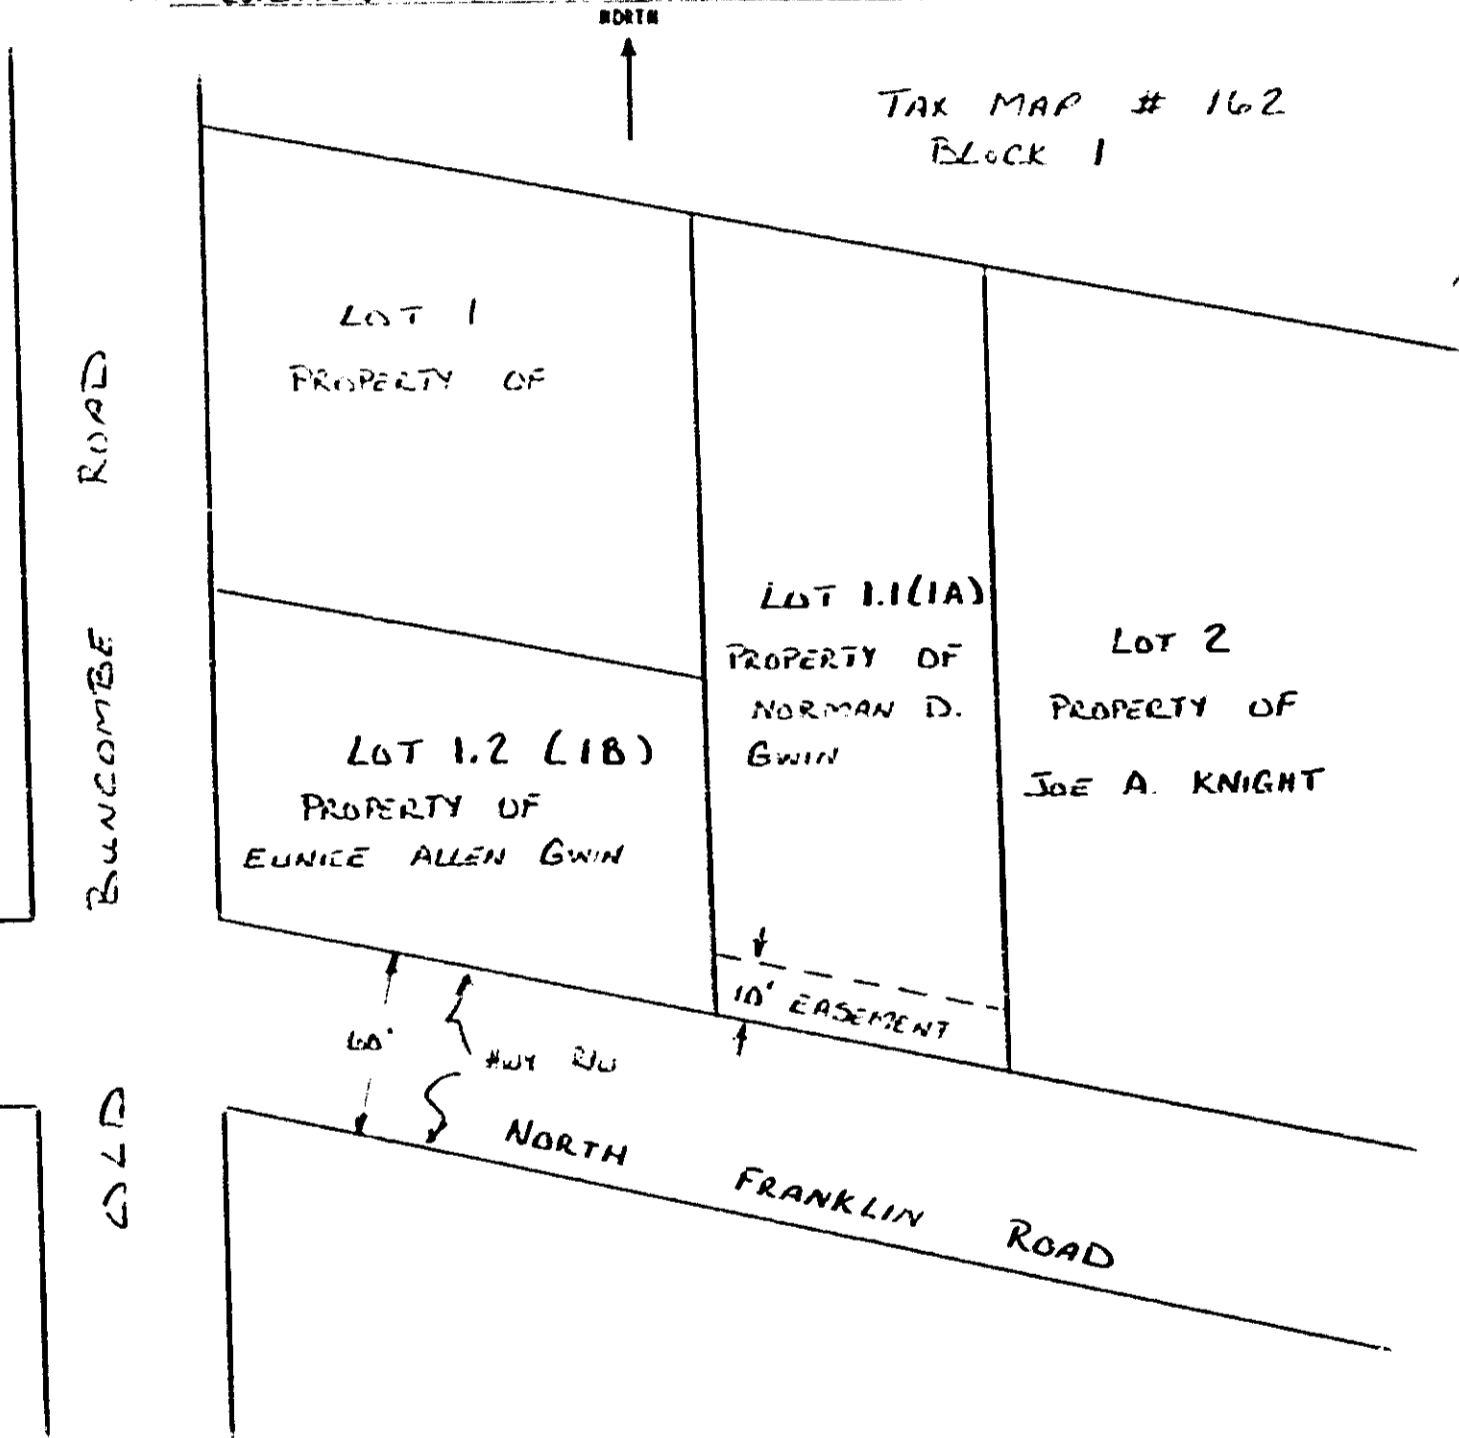

RECORDED MAY 11 1978 at 2:03 P.M. 33621

Filed for record in the office of
 the R. M. C. for Greenville
 county, S. C. at 2:03 P.M.
 P.M. May 11, 1978
 and recorded in Deed Book
 1079 at page 24
 R. M. C. for G. Co. S. C.