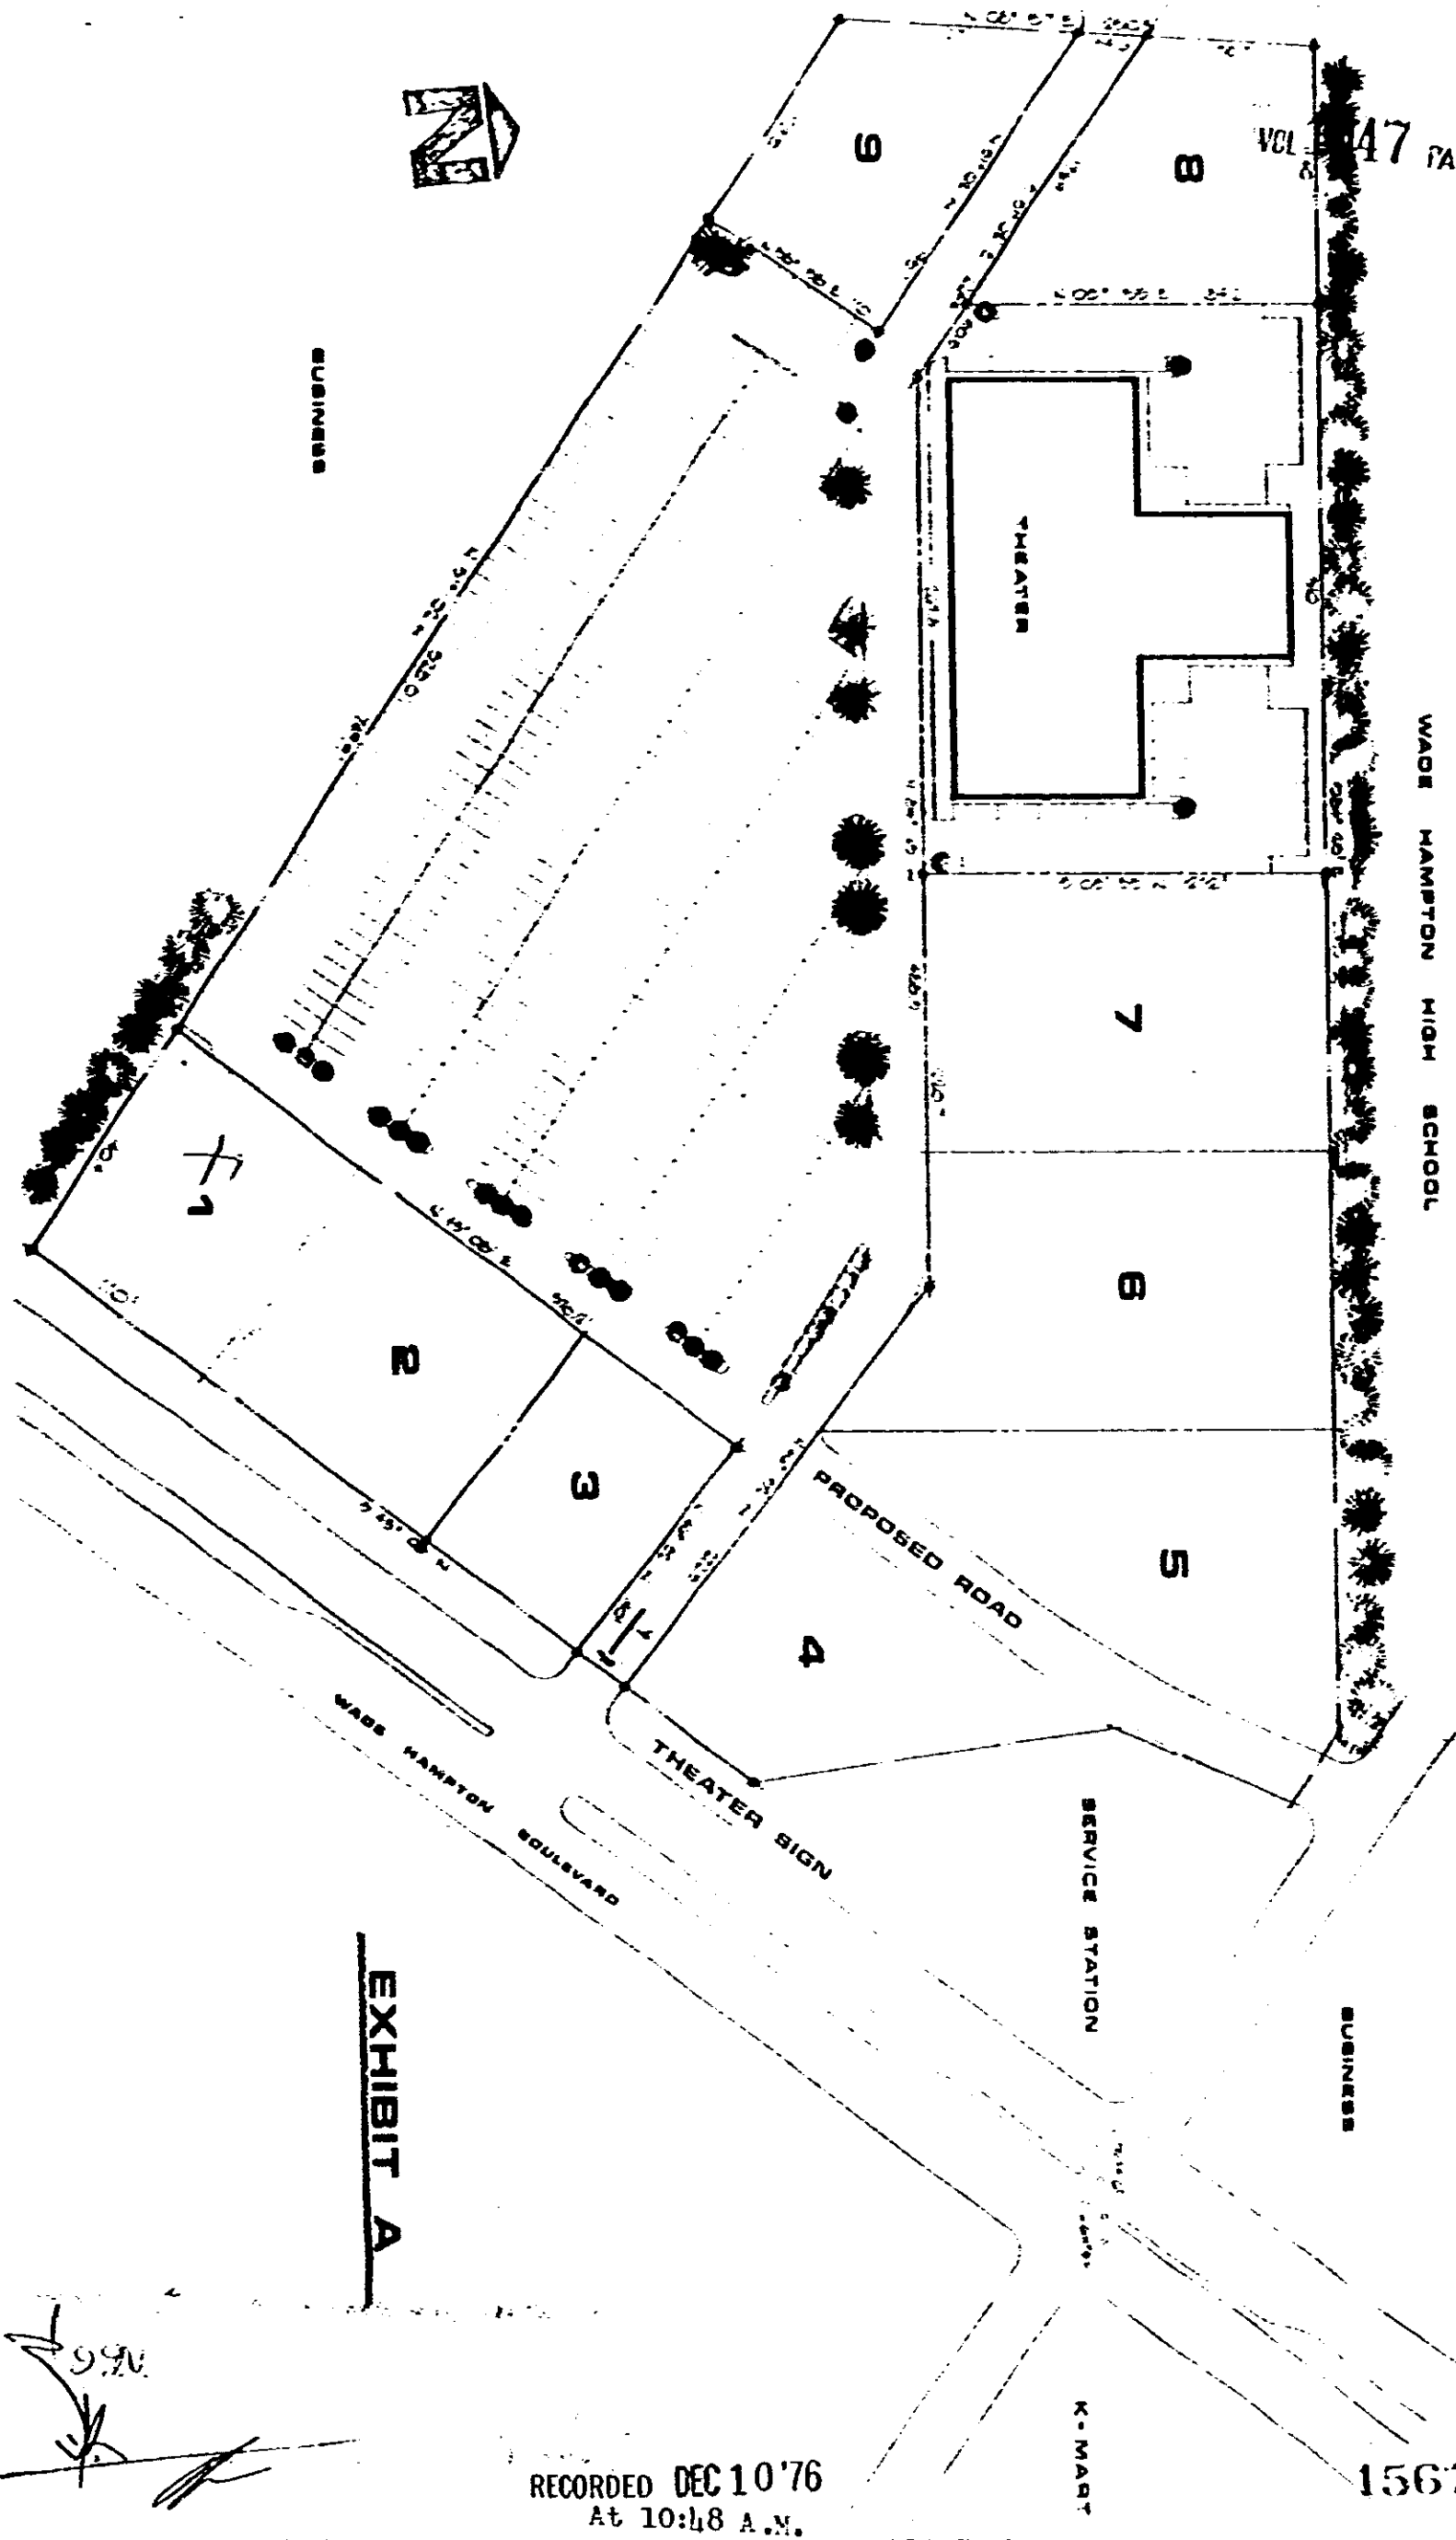

PINE KNOLL DRIVE

VCL 47 PAGE 767

WADE HAMPTON HIGH SCHOOL

EXHIBIT A

RECORDED DEC 10 '76
At 10:48 A.M.

15675

4328 RV-2.1

0767