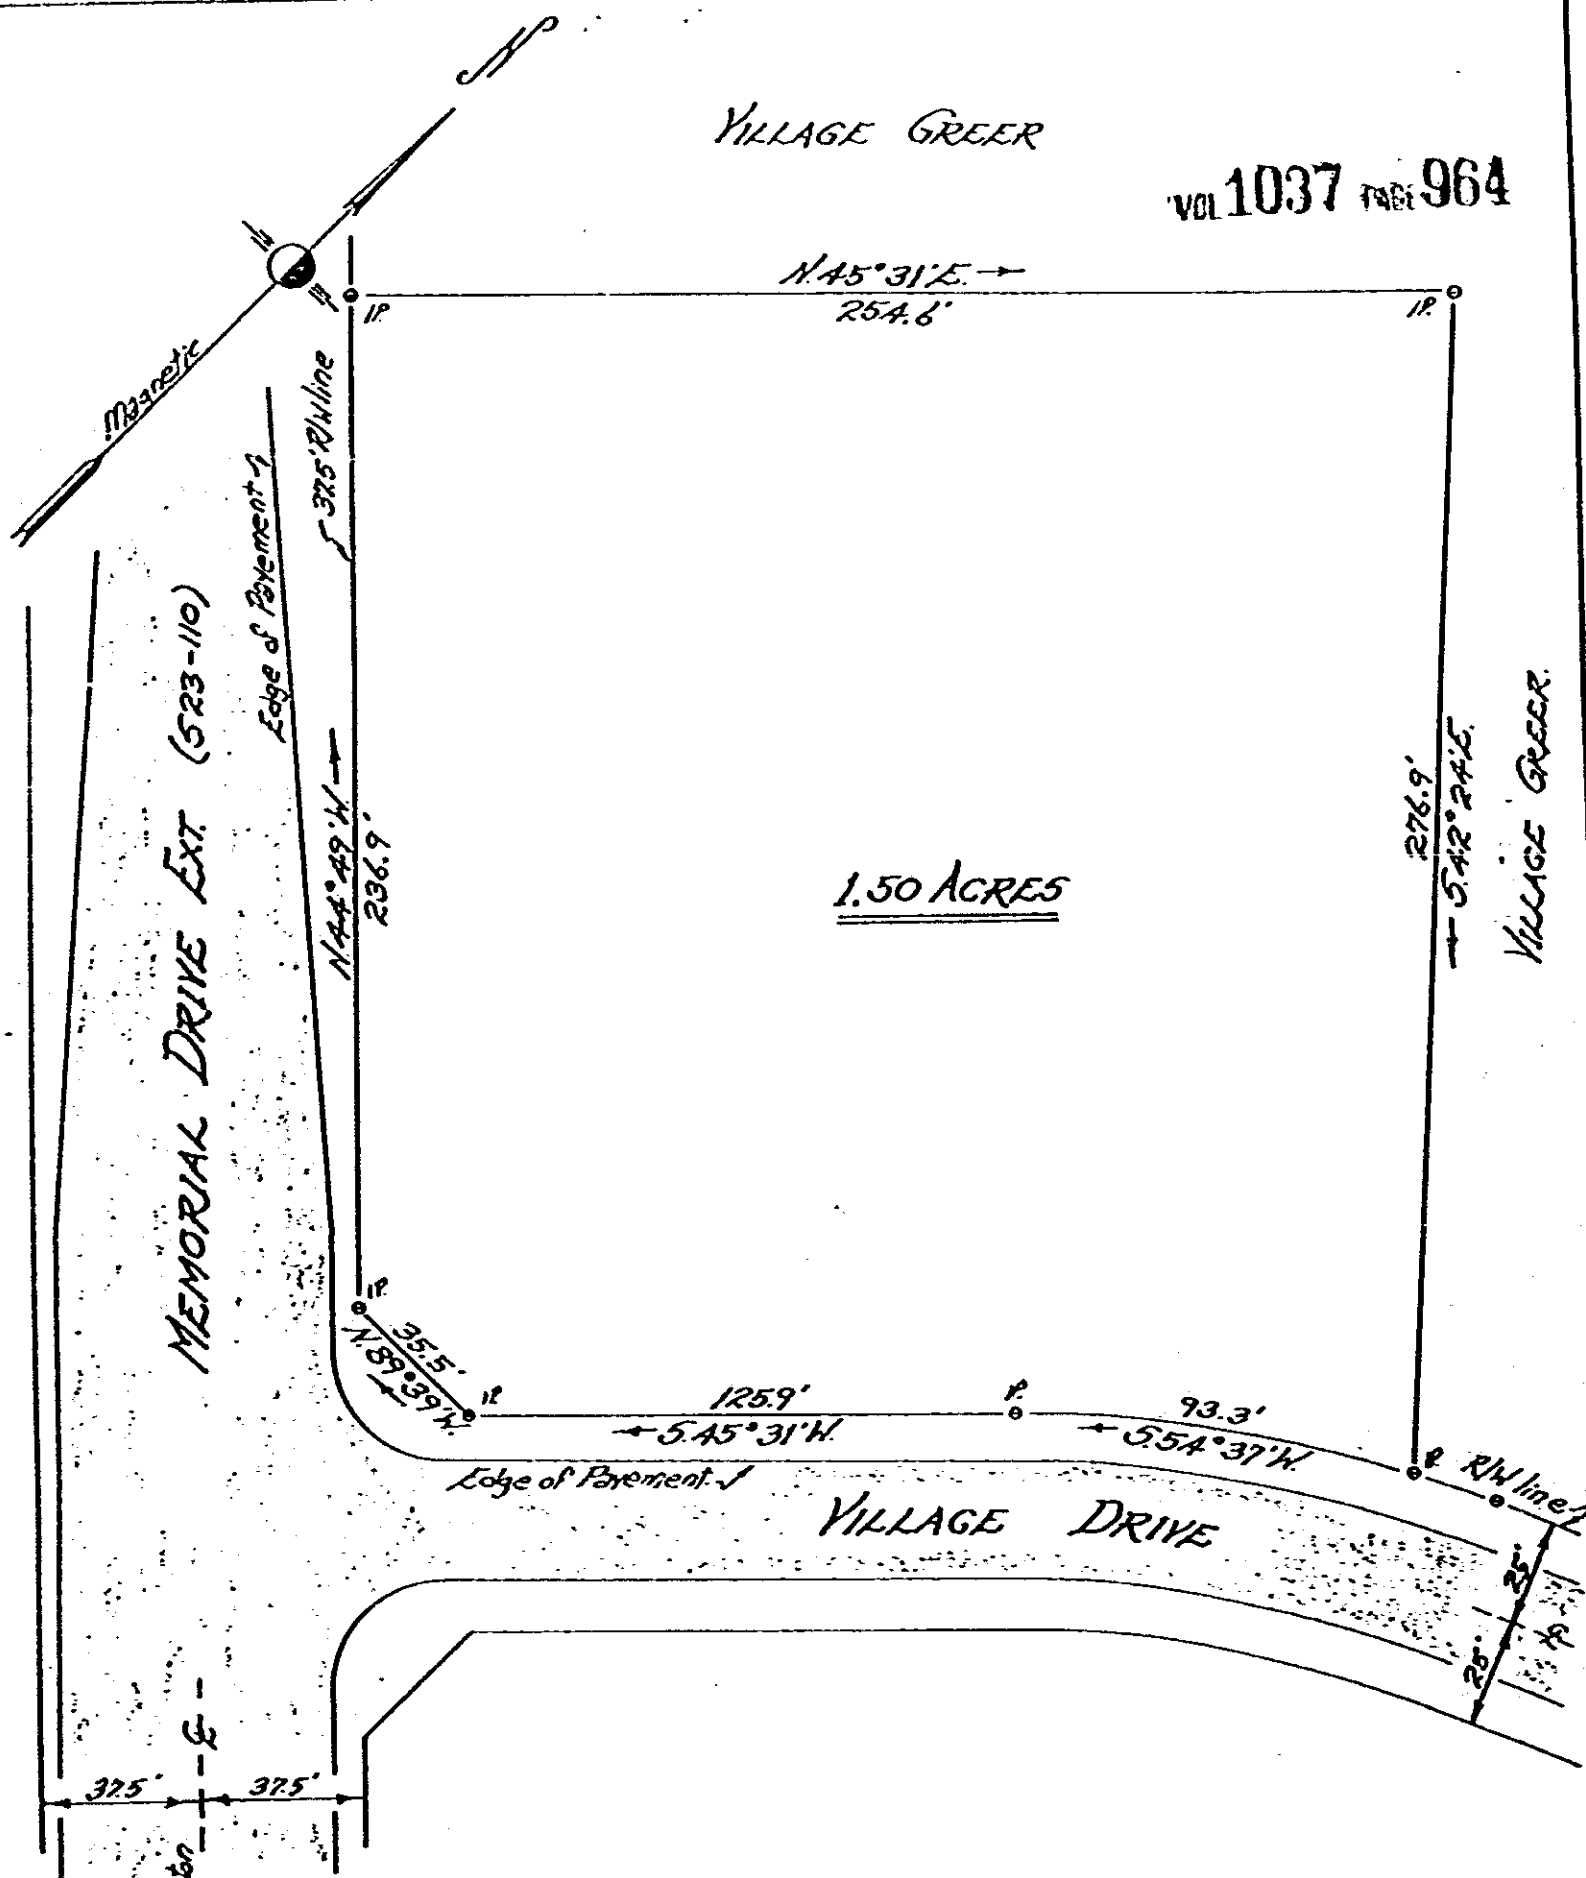

VILLAGE GREER

VOL 1037 PAGE 964

1.50 ACRES

MEMORIAL DRIVE EXT (523-110)

VILLAGE GREER

VILLAGE DRIVE

PROPERTY OF
JOHN E. WALTON

Located in Greer

GREENVILLE COUNTY,

SOUTH CAROLINA.

SCALE: 1" = 50 FEET

MAY 19 1976.

Tri-State Surveyors
109 Few Street
Greer, S. C. 29651

32501

RECORDED JULY 14 '76 At 1:31 P.M.

4328 RV-2J