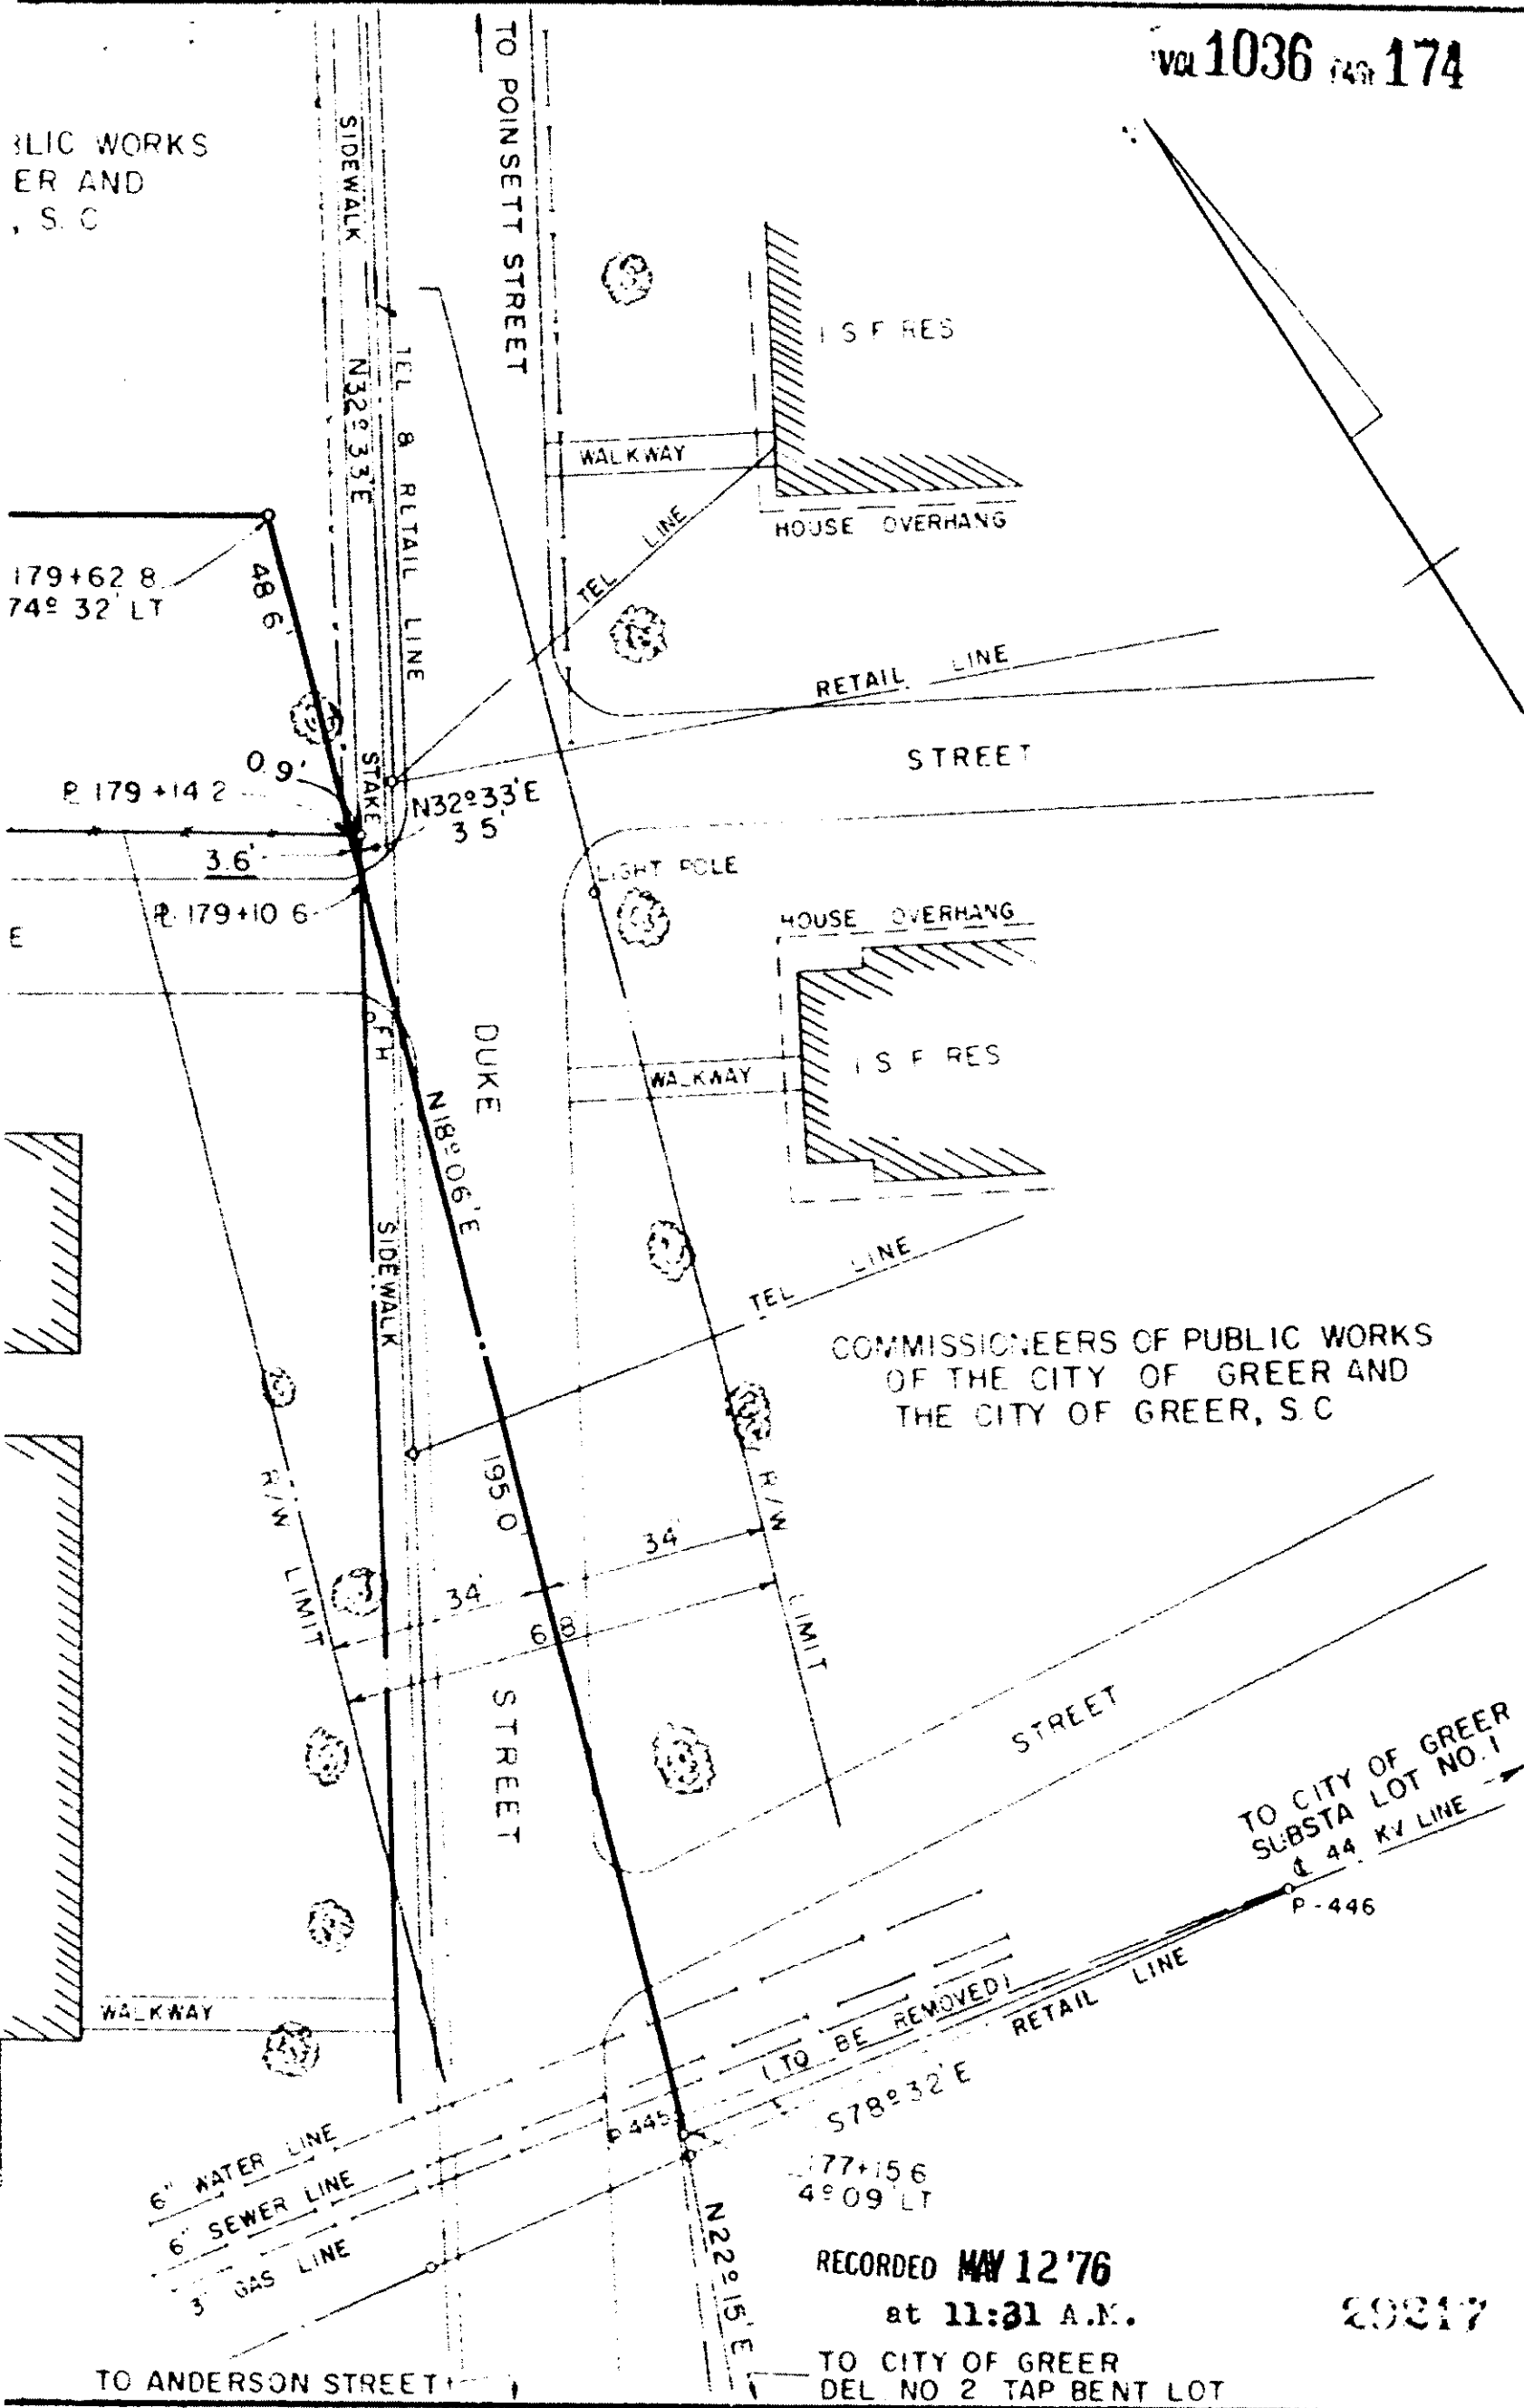

Vol 1036 Page 174

PUBLIC WORKS
DEPARTMENT
CITY OF GREER, S.C.

RECORDED MW 12'76
at 11:31 A.M.

20817

4328 MW-2