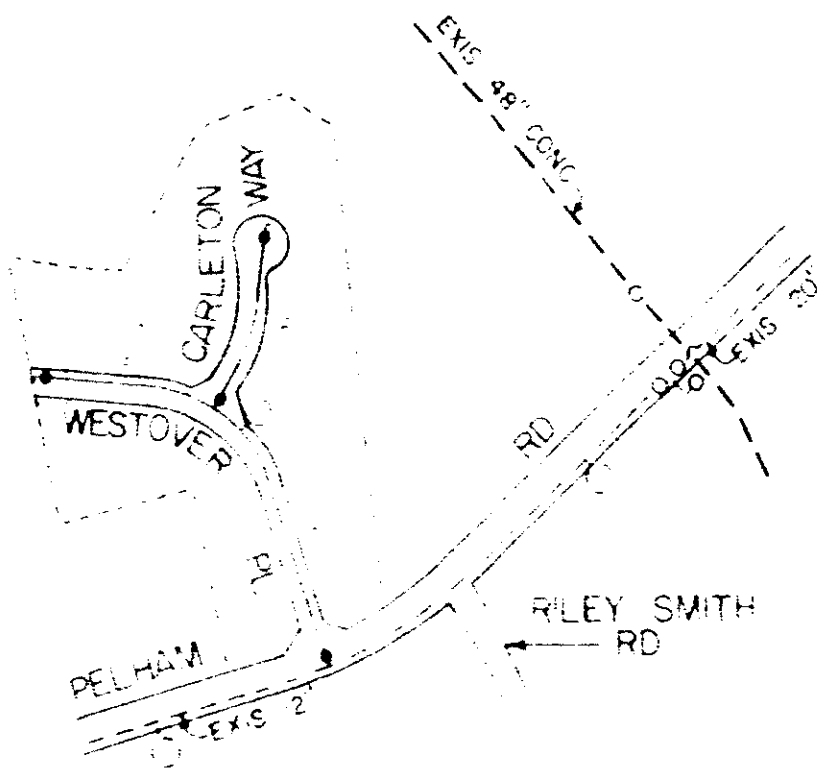

0 1 2 3 4

NOTE  
 ALL 6" VALS & FIRE HYDS OPEN RIGHT  
 ALL 2" VALS OPEN LEFT

CARTER'S GROVE SEC. 2  
 OCTOBER, 1974 SCALE = 40'

RECORDED NOV 29 '74 13545

4328 RV-2