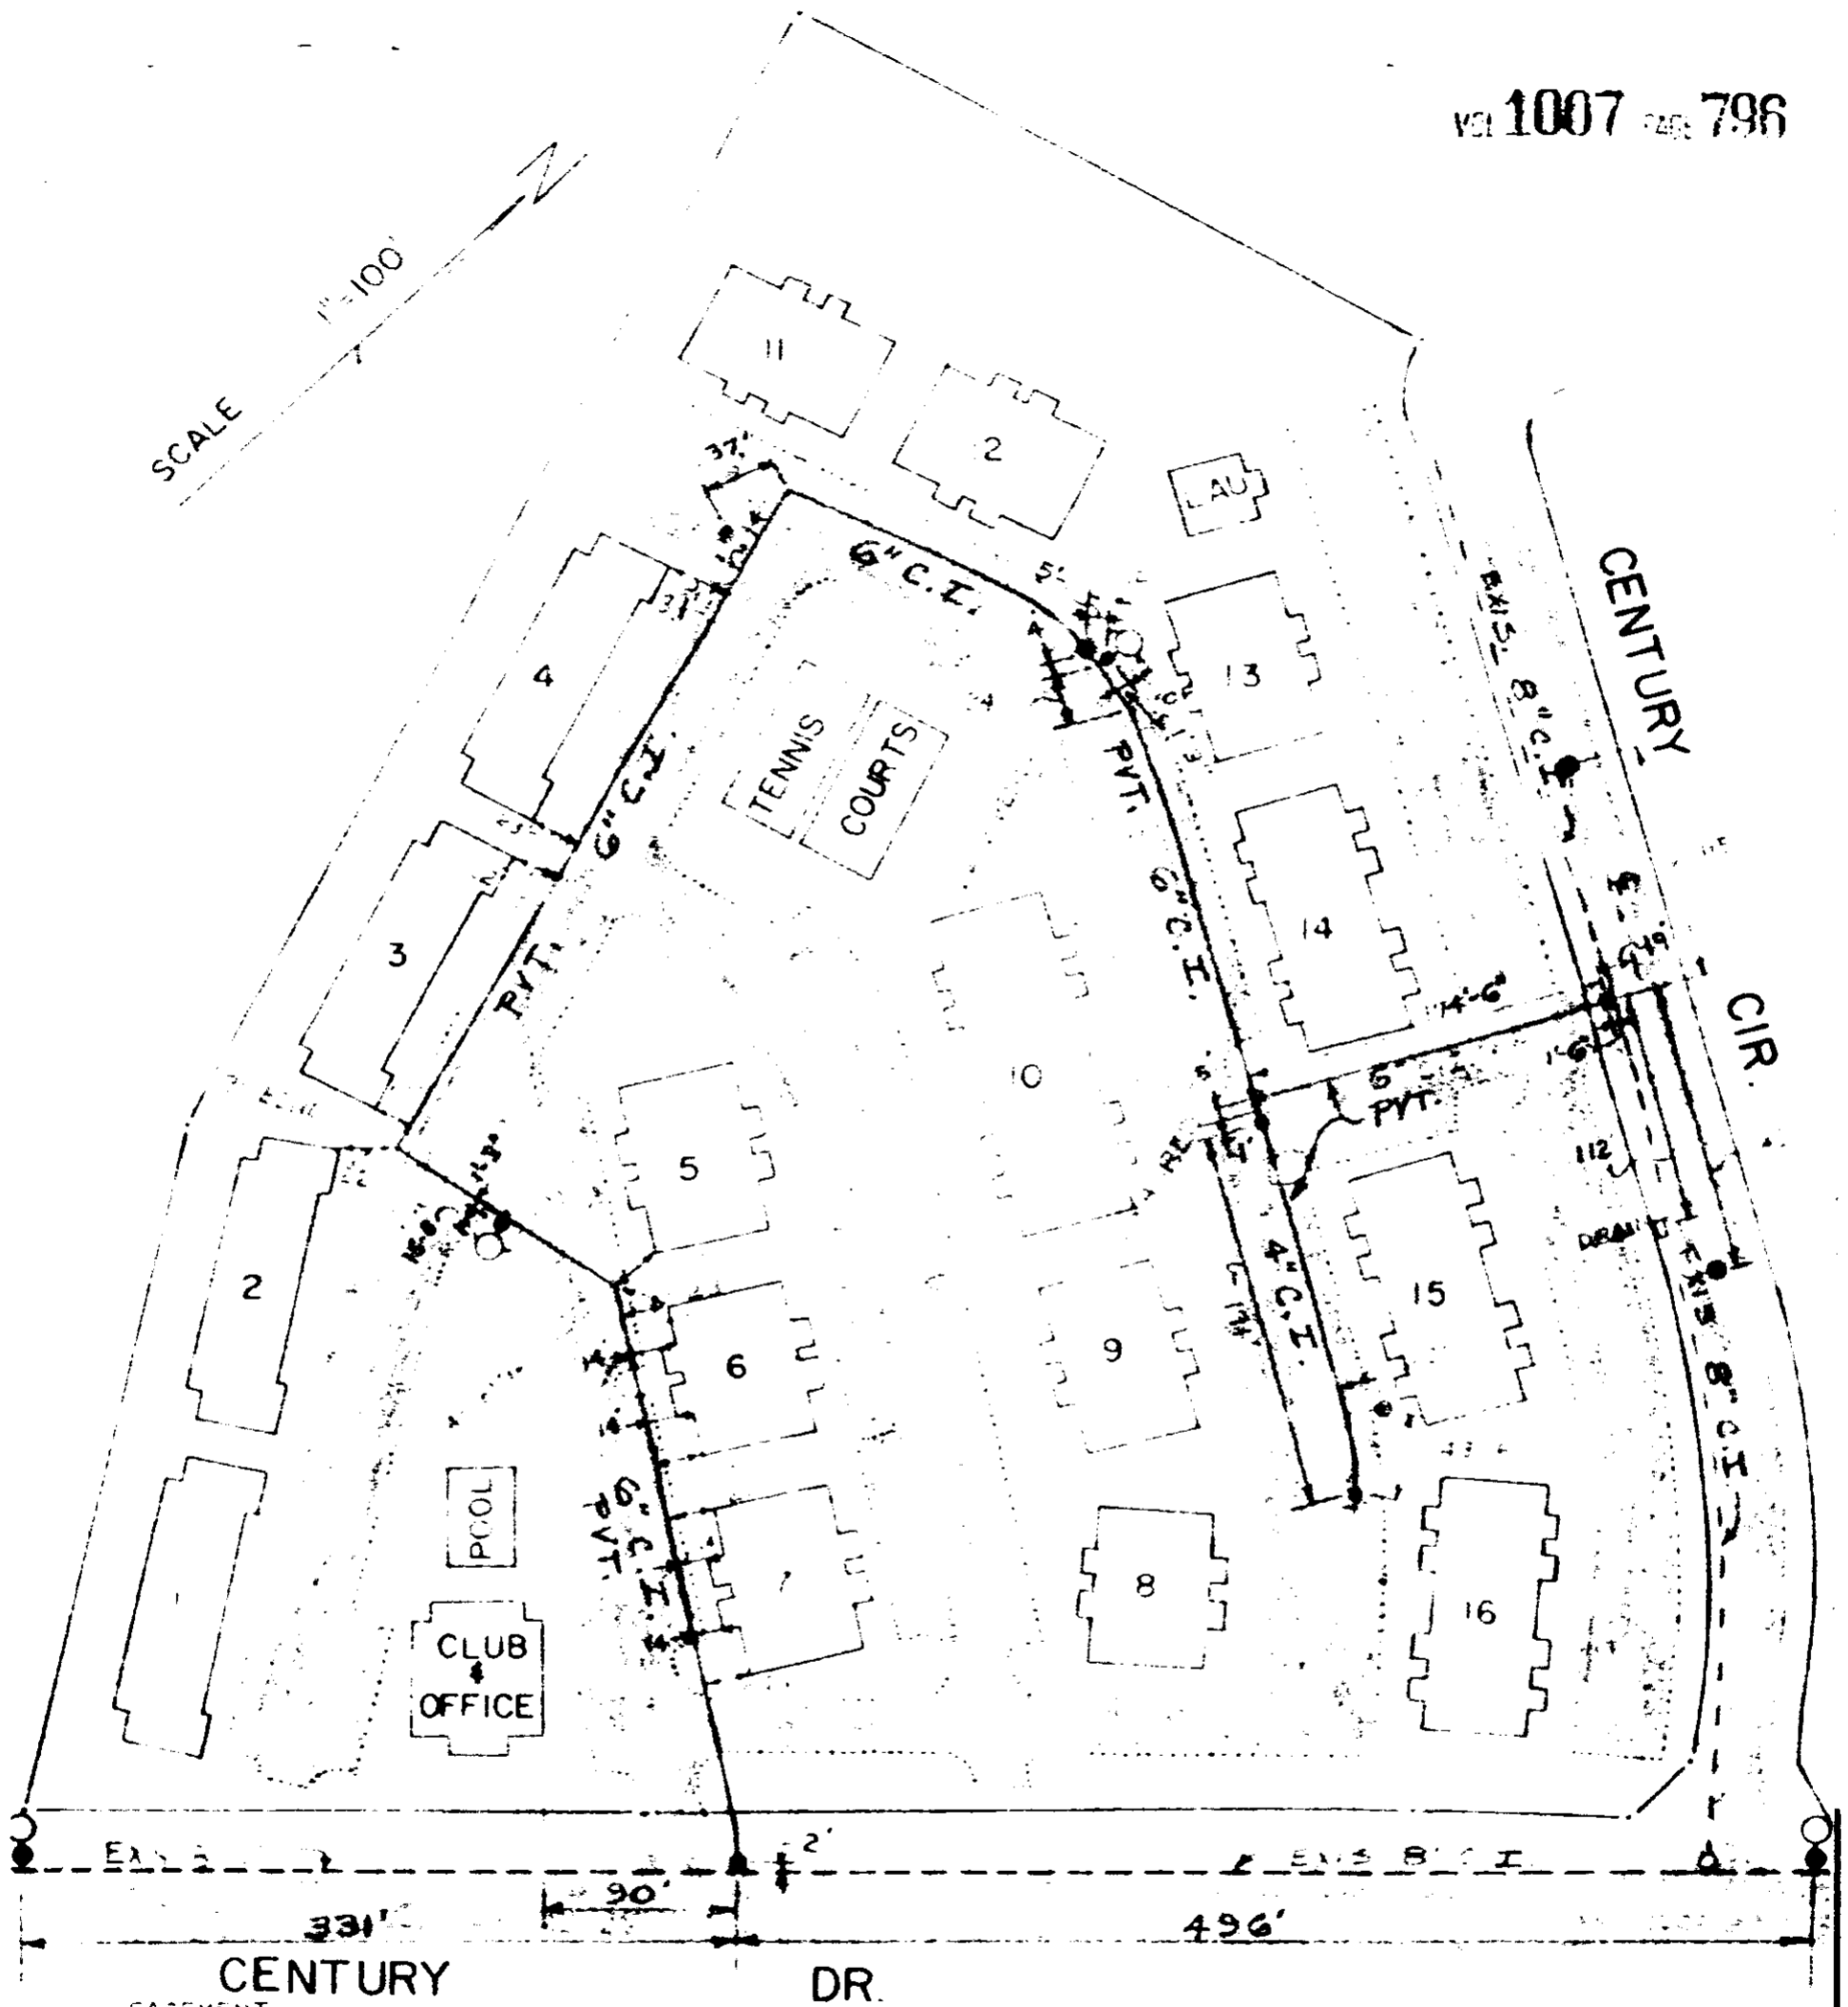

VOL 1007 PAGE 796

0796

CENTURY DR.
 EASEMENT
 John M. & Harold E. Foshee & John F. Bowman
 to
 Commissioners of Public Works
 of the City of Greenville, S. C.
 September 6, 1974

WOODBIDGE APTS.
 JULY, 1973
 BLK B 280-2-517 FOSHEE DEVELOPMENT
 RECORDED OCT 4 '74 8943