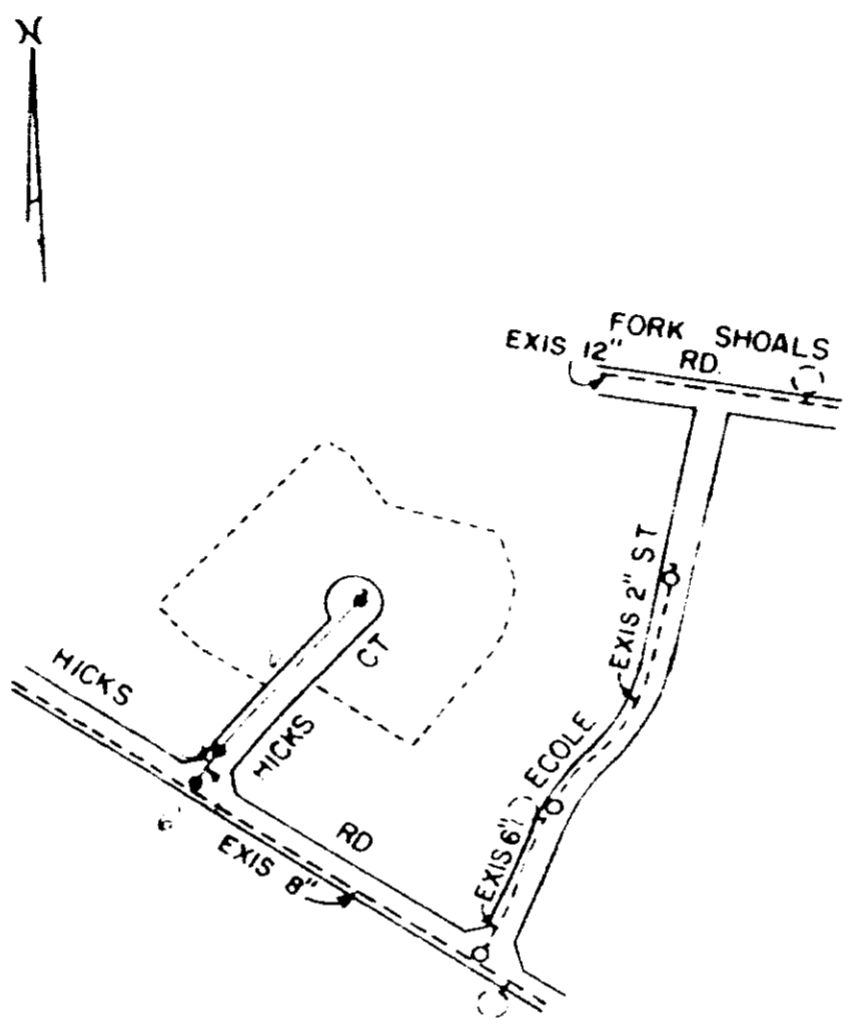

0372

NOTE  
ALL 6" VALS. OPEN RIGHT  
ALL FIRE HYDS. TO BE 3-WAY & OPEN RIGHT  
ALL 2" VALS. OPEN LEFT

ECOLE ACRES SEC. 2

JULY, 1974 SCALE 1"=400'  
BLK BK 394-1-44

RECORDED AUG 6 '74 3706

4328 RV.2