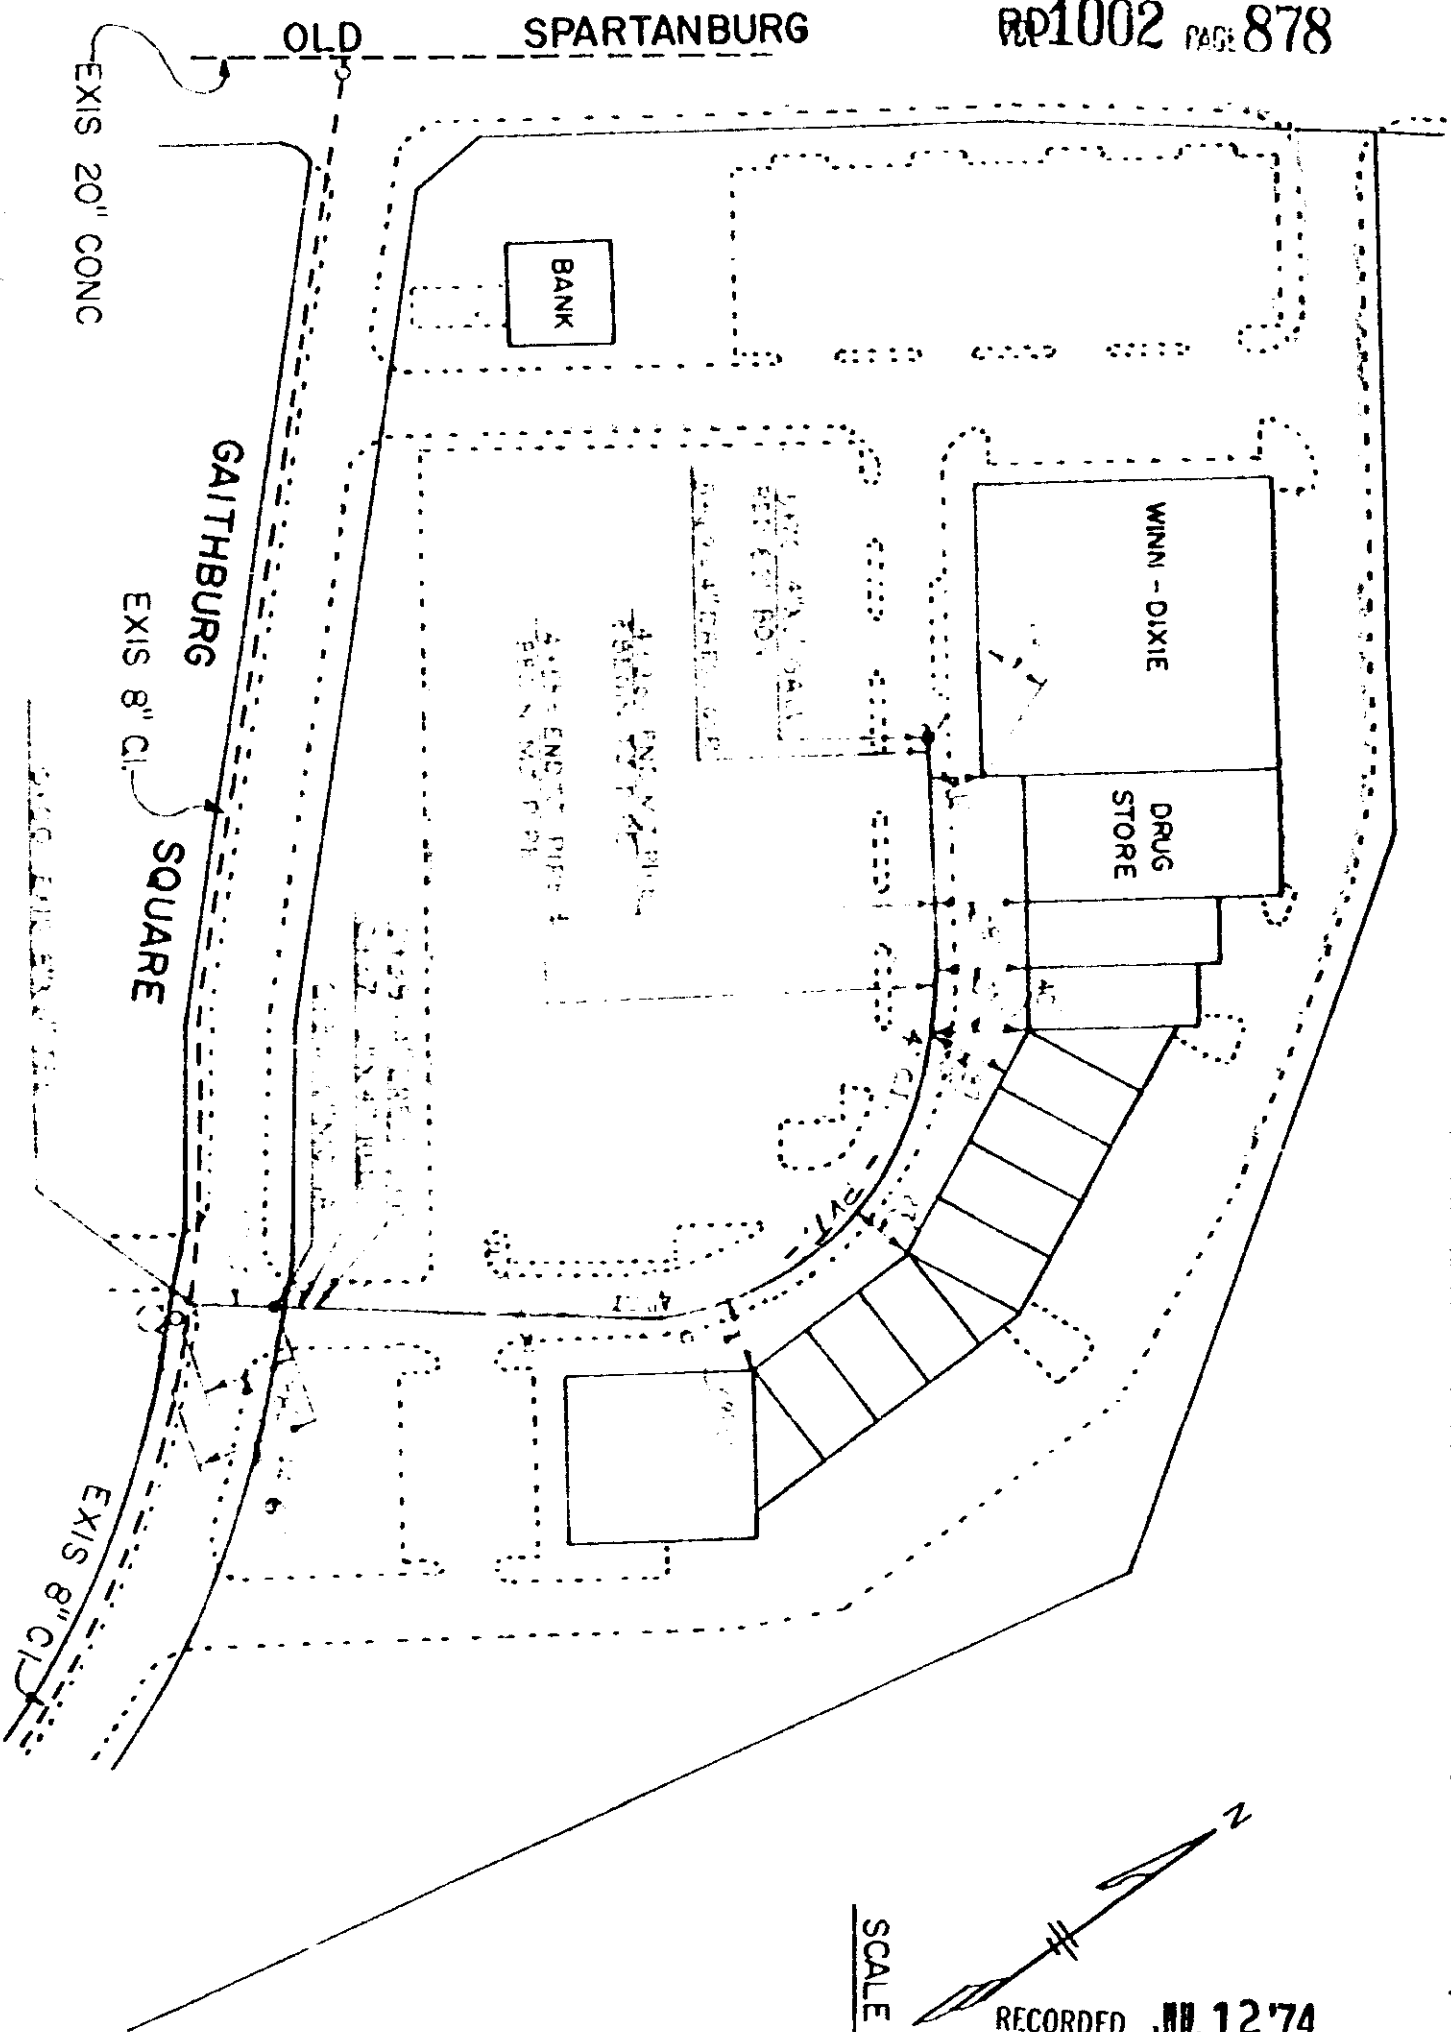

8780

RP1002 PAGE 878

RECORDED JUL 12 '74

1292

SCALE 1" = 100'

EASTGATE VILLAGE SHOPPING CENTER

DEC., 1973

4328 RV-2