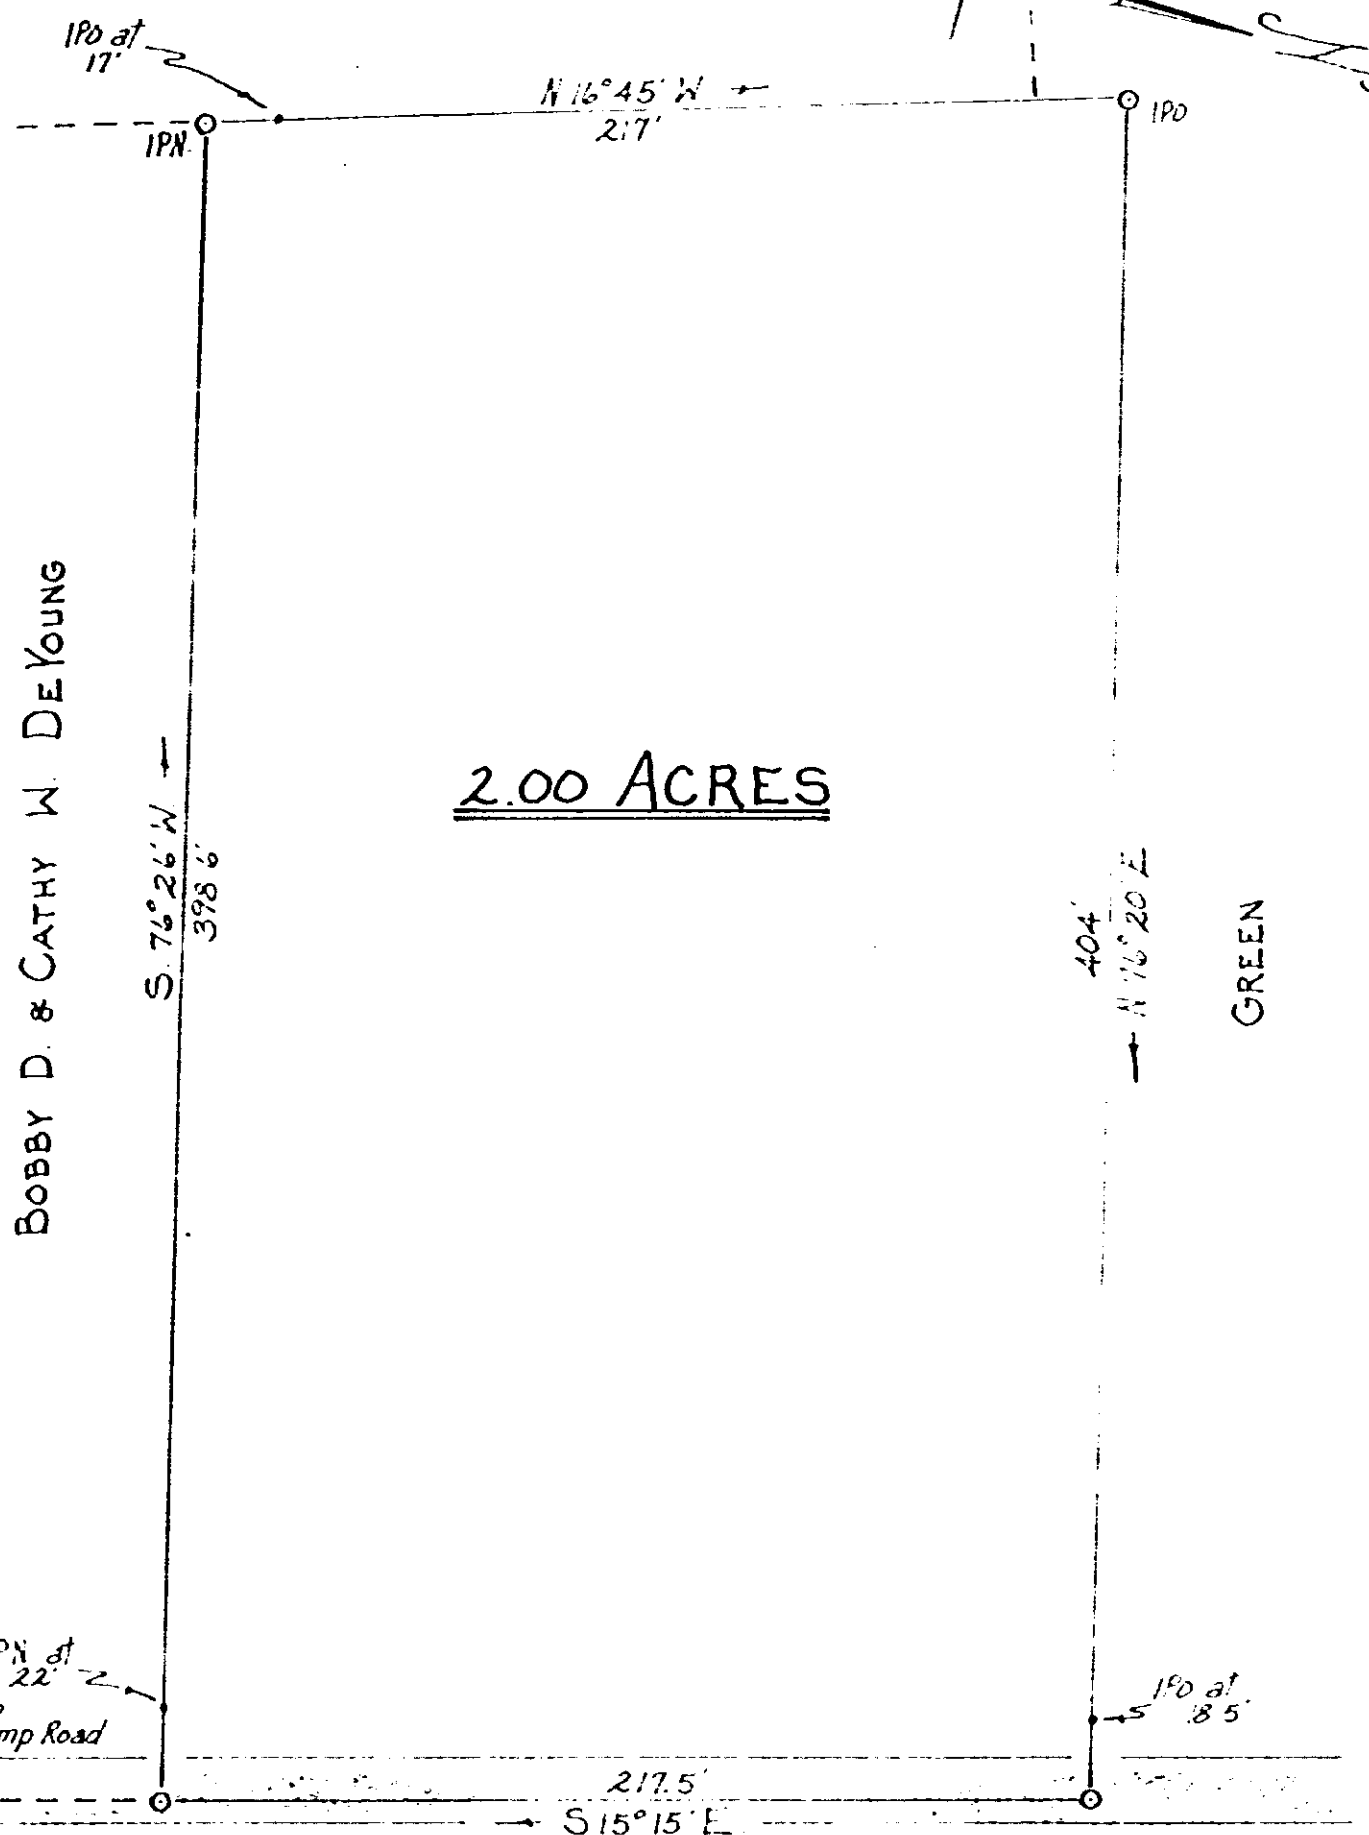

2500.00 C.F.C. L. STAFF SURV. H. STAFF. 1401-719-1143 RICHARD D. REDMOND

VOL 998 PAGE 142

DEWEY HARRISON

BOBBY D. & CATHY W. DE YOUNG

2.00 ACRES

GREEN

IPN at 22' 442' to C.C. Camp Road

IPN at 8.5'

PRINCESS CIRCLE

PROPERTY OF
JAMES L. & VIVIAN H. CRAWFORD

Located approx 2 miles North of Greer

GREENVILLE COUNTY, SOUTH CAROLINA

SCALE: 1" = 50 FEET MARCH 18, 1974

Jri-State Surveyors
109 Few Street
Greer, S. C. 29651

Deed and Plat
RECORDED MAY 1 '74 27513

RECORDING FEE

4328-RV-2

5510