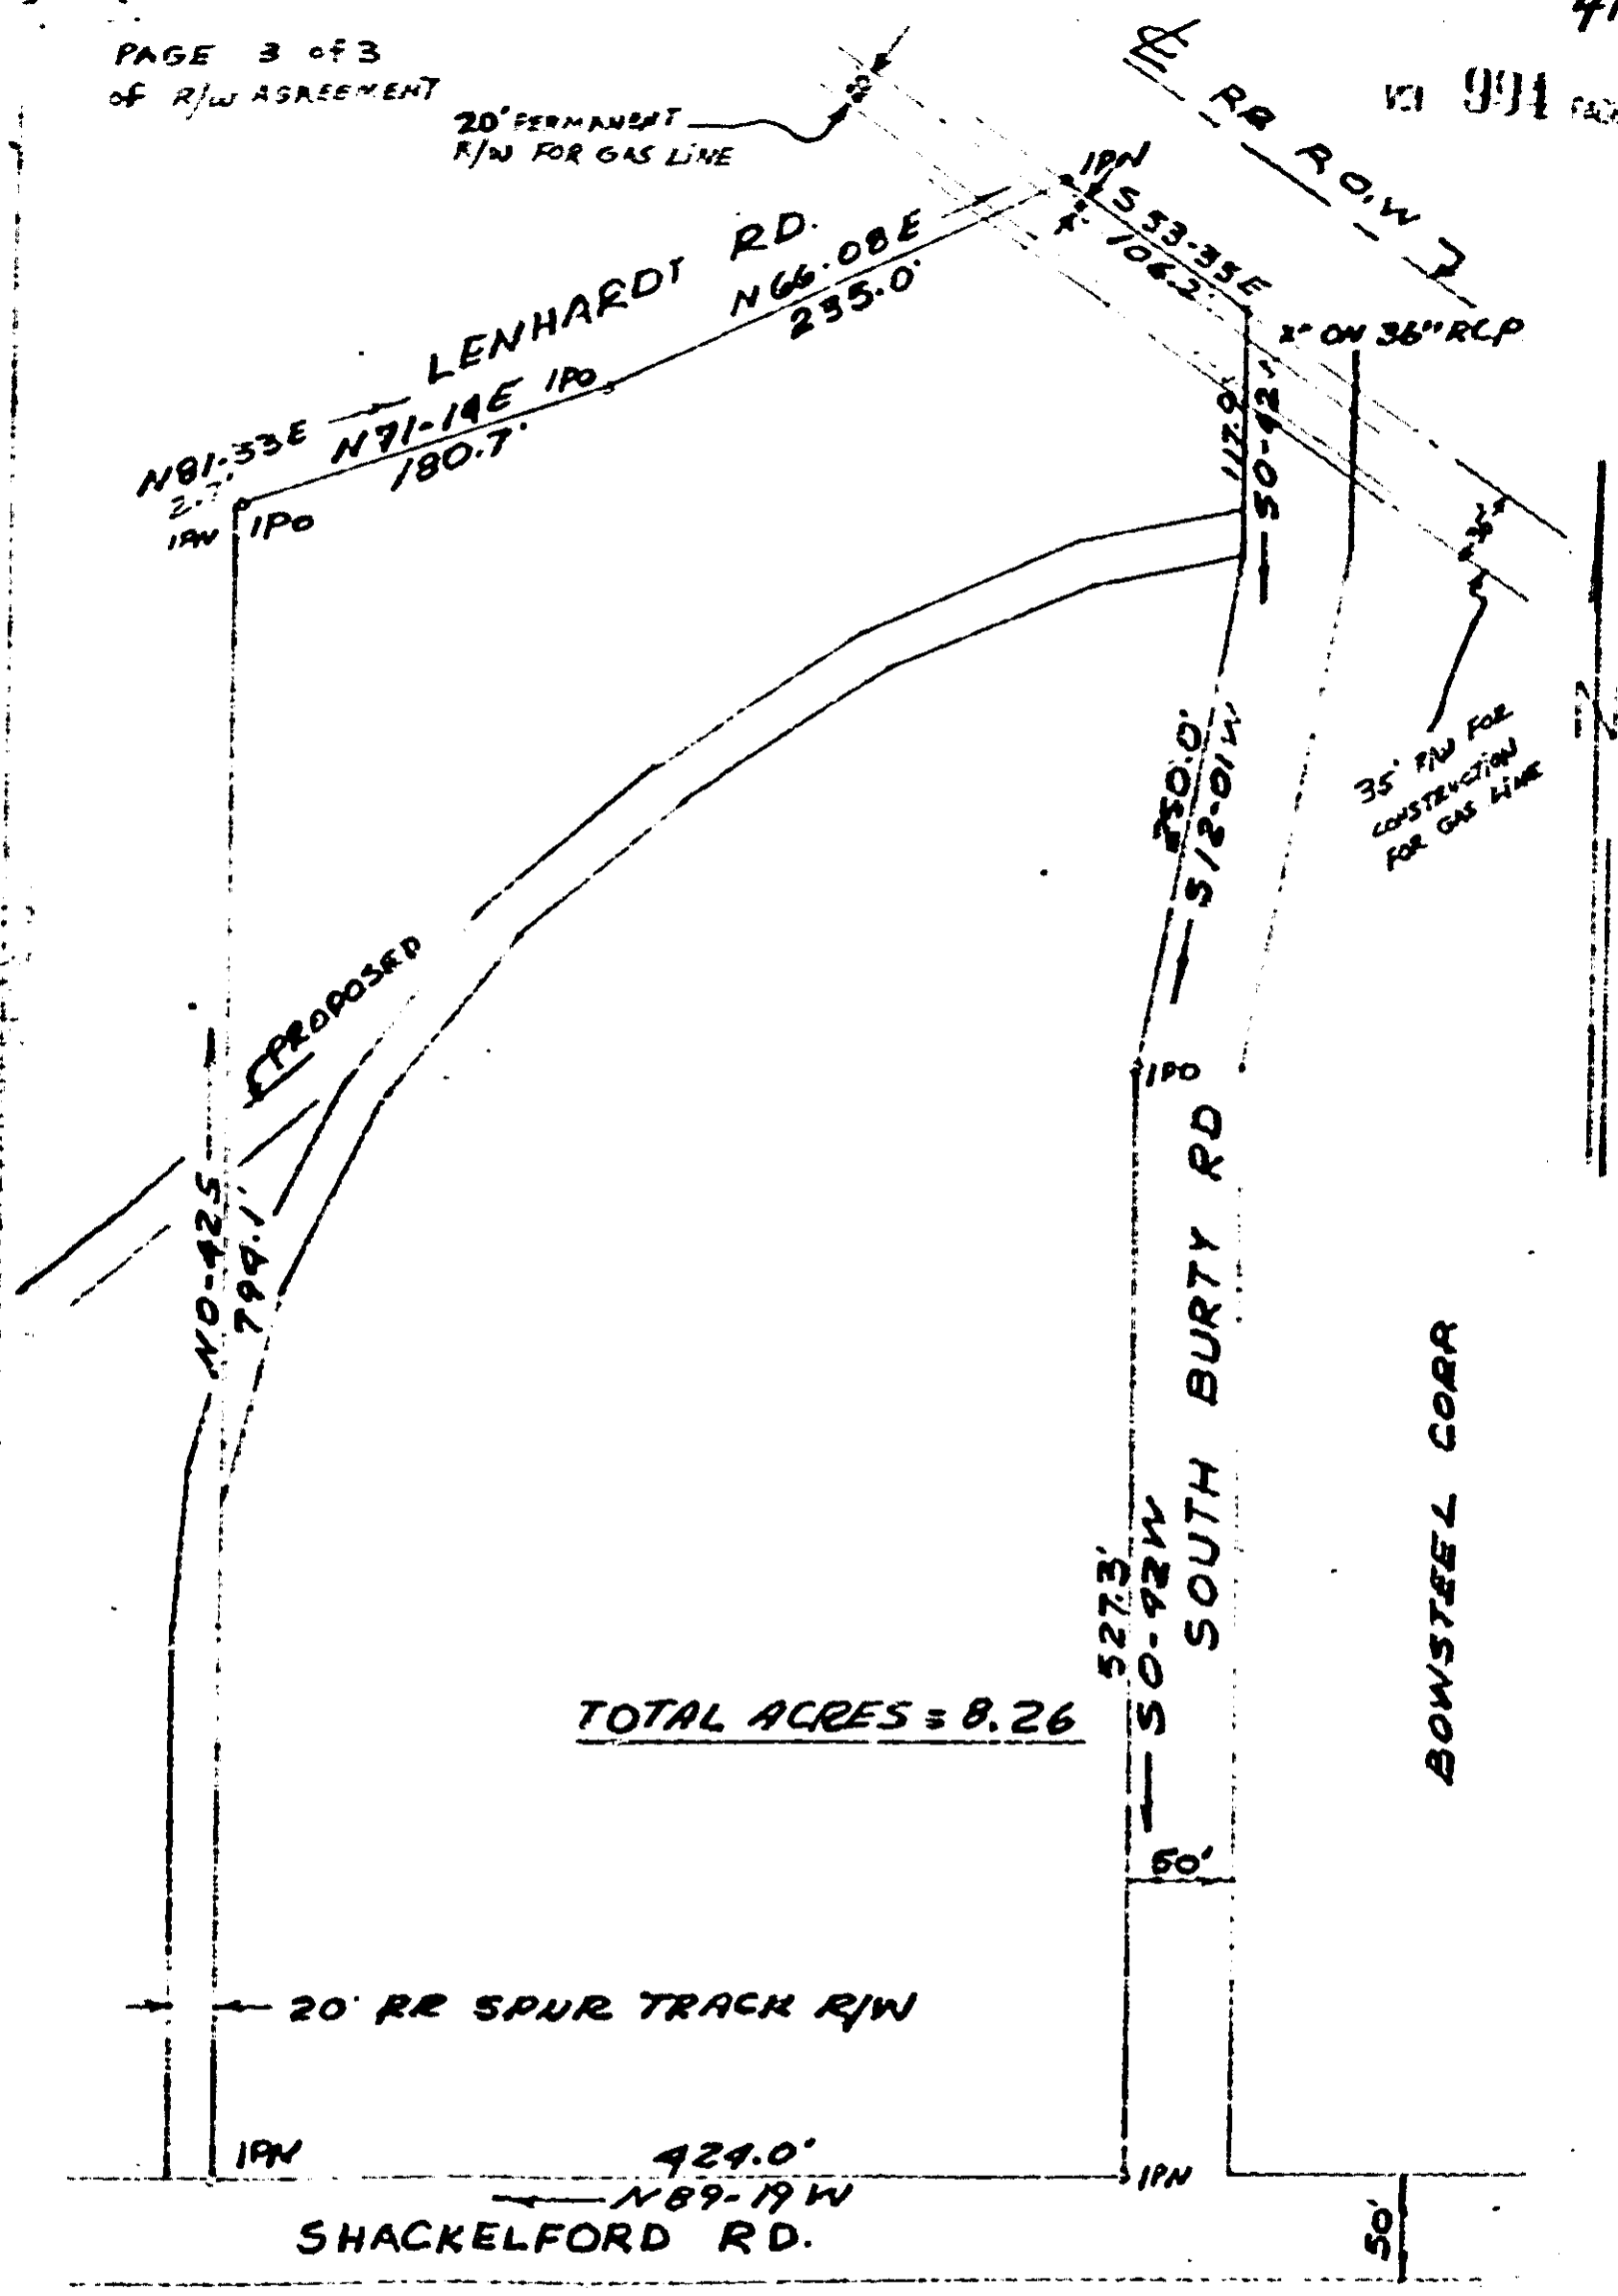

4M/53

VI 994 258

TOTAL ACRES = 8.26

SURVEY FOR
Junius H. Garrison
Near Greenville

Greenville County South Carolina
Date: November 6, 1970

RECORDED FEB 25 '74

21021

B E B