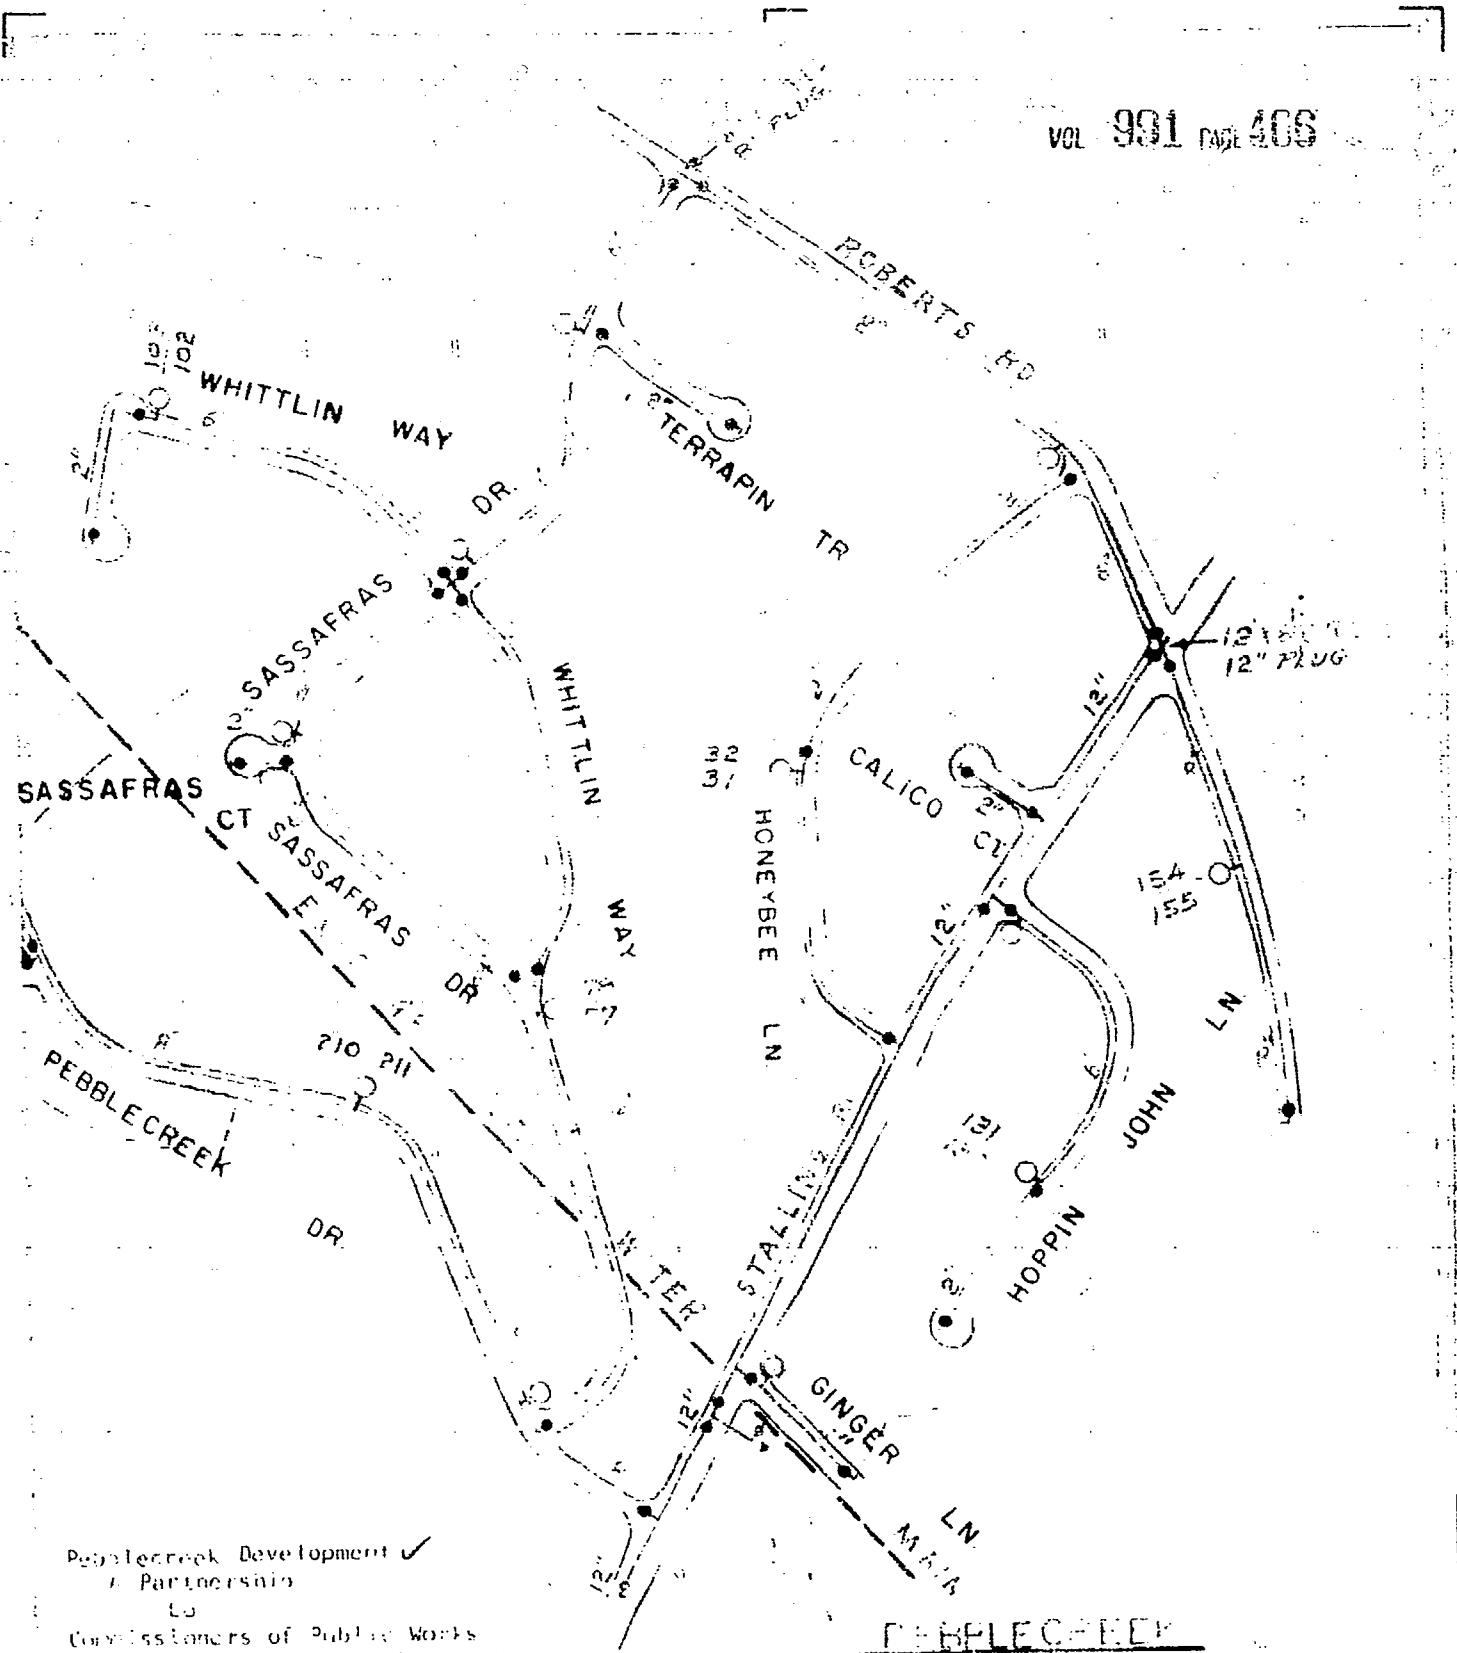

0406

Peblecreek Development ✓
 Partnership
 Commissioners of Public Works
 of the City of Greenville, S. C.
 November 20, 1973

PEBLECREEK
 MARCH 1973

RECORDED DEC 28 '73

10552

4328 BY 2