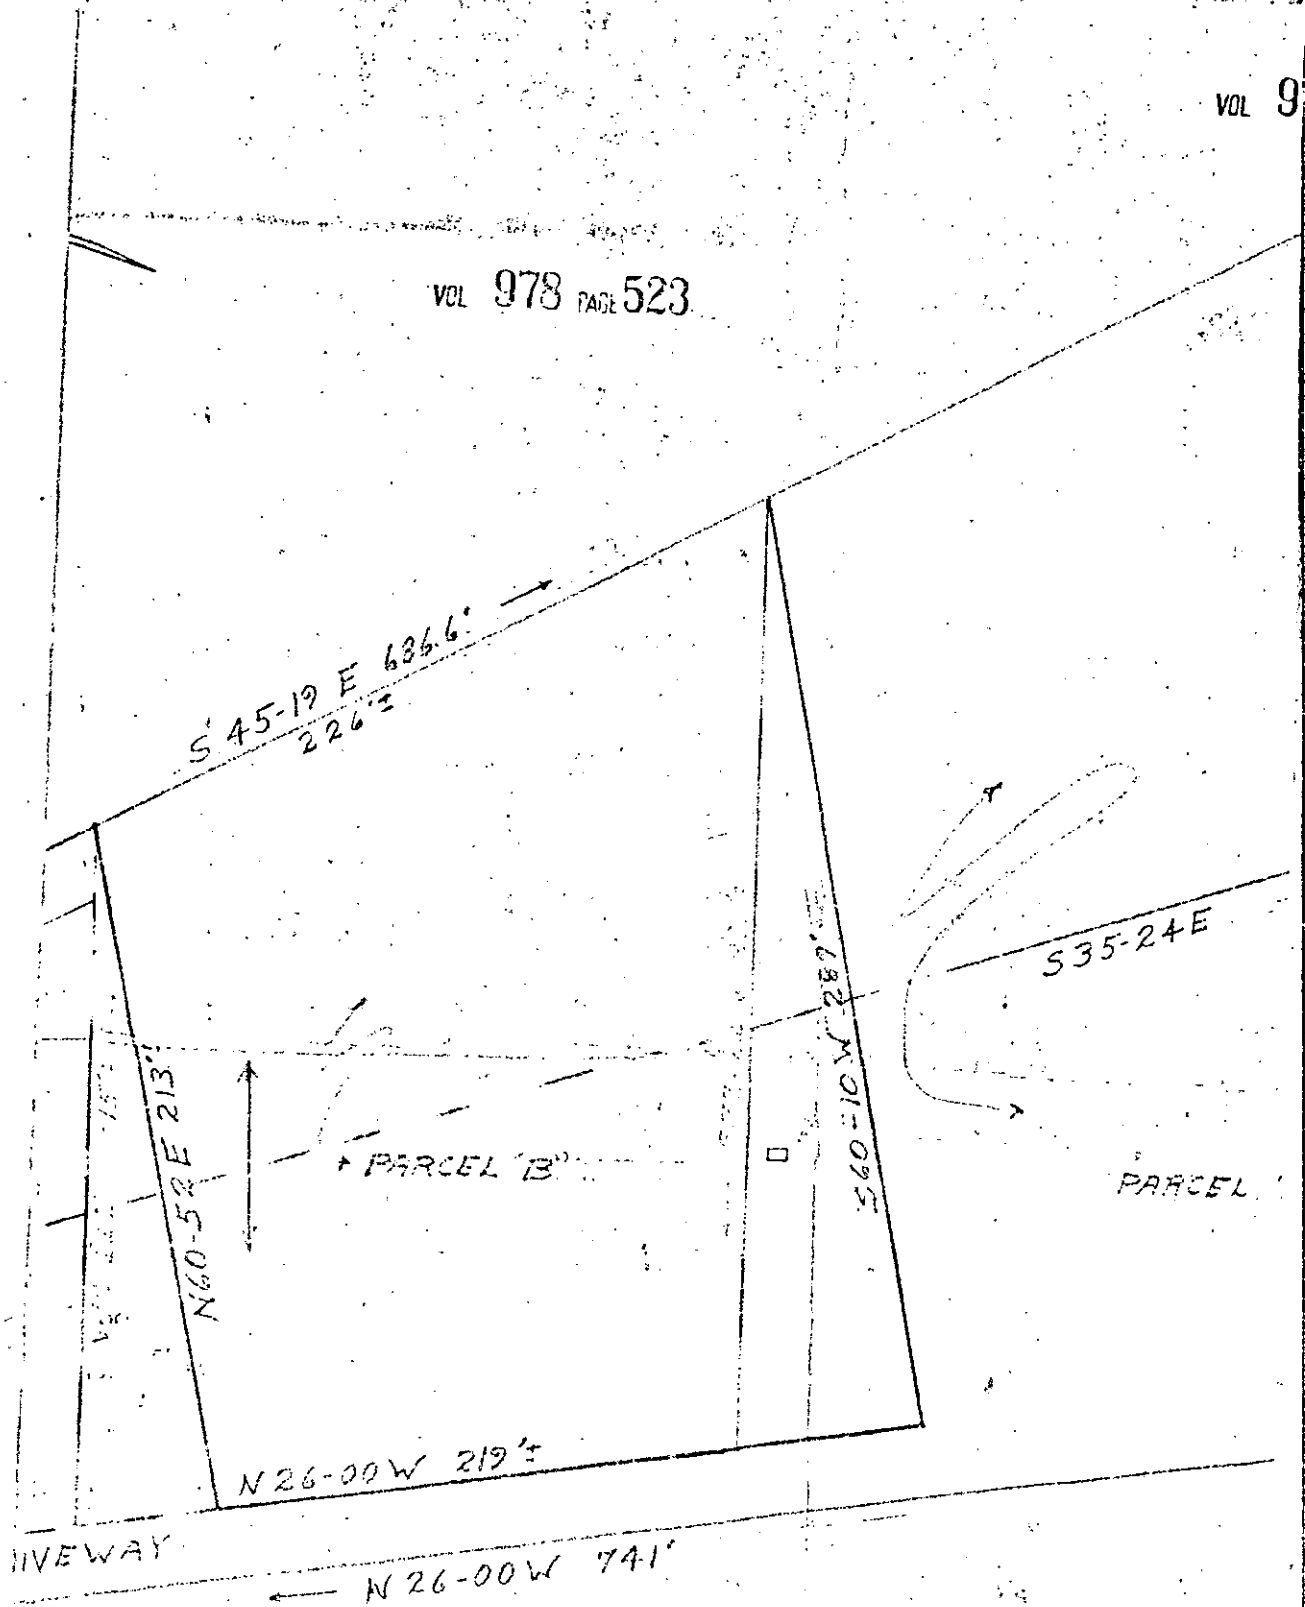

VOL 978 PAGE 523

(Continued on next page)

(Continued on next page)

PROPERTY OF
 ROBERT CLEVELAND BURNSIDE
 GREENVILLE COUNTY SOUTH CAROLINA
 SCALE 1"=50' MAY 20, 1971
 * PLAT FOR LEGAL SETTLEMENT ONLY
 DRAWN BY JACK B. KNIGHT