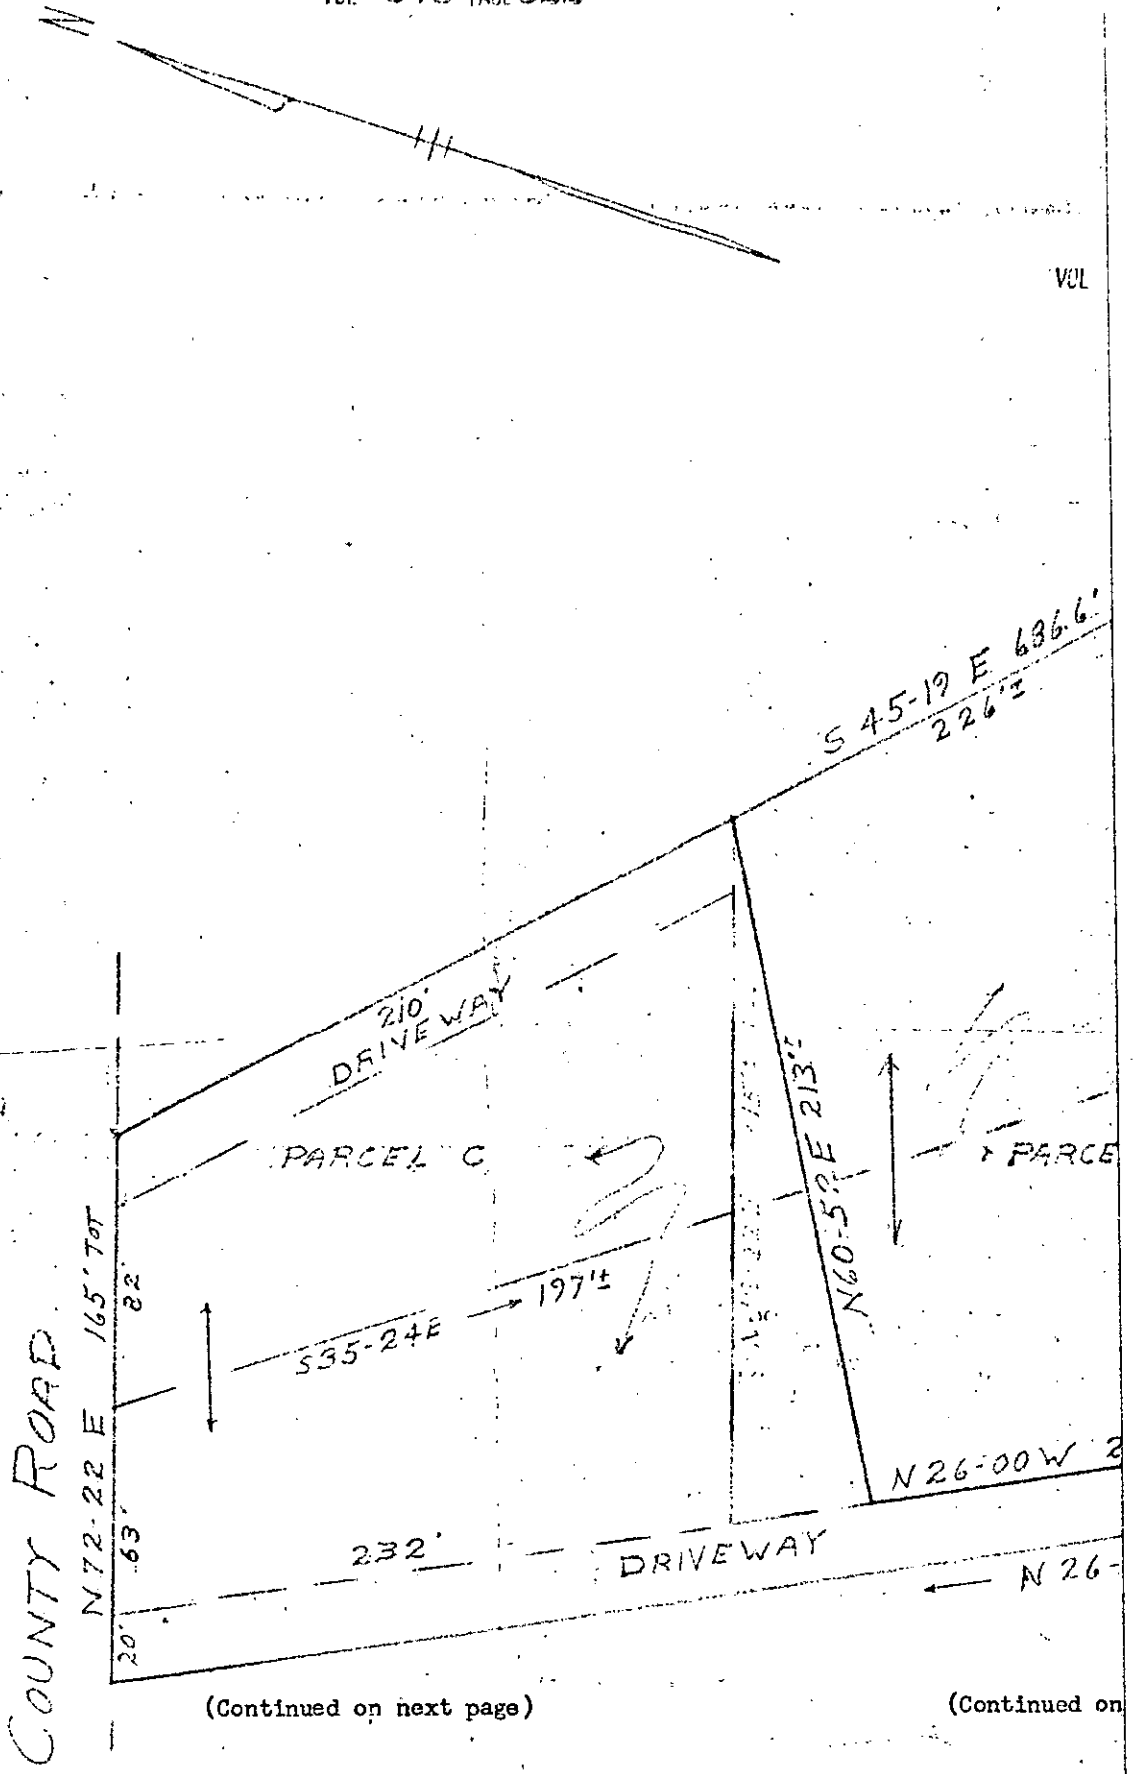

VOL

(Continued on next page)

(Continued on

ROBERT
 GREENVILLE
 SCALE 1"=50'
 * PLAT FOR