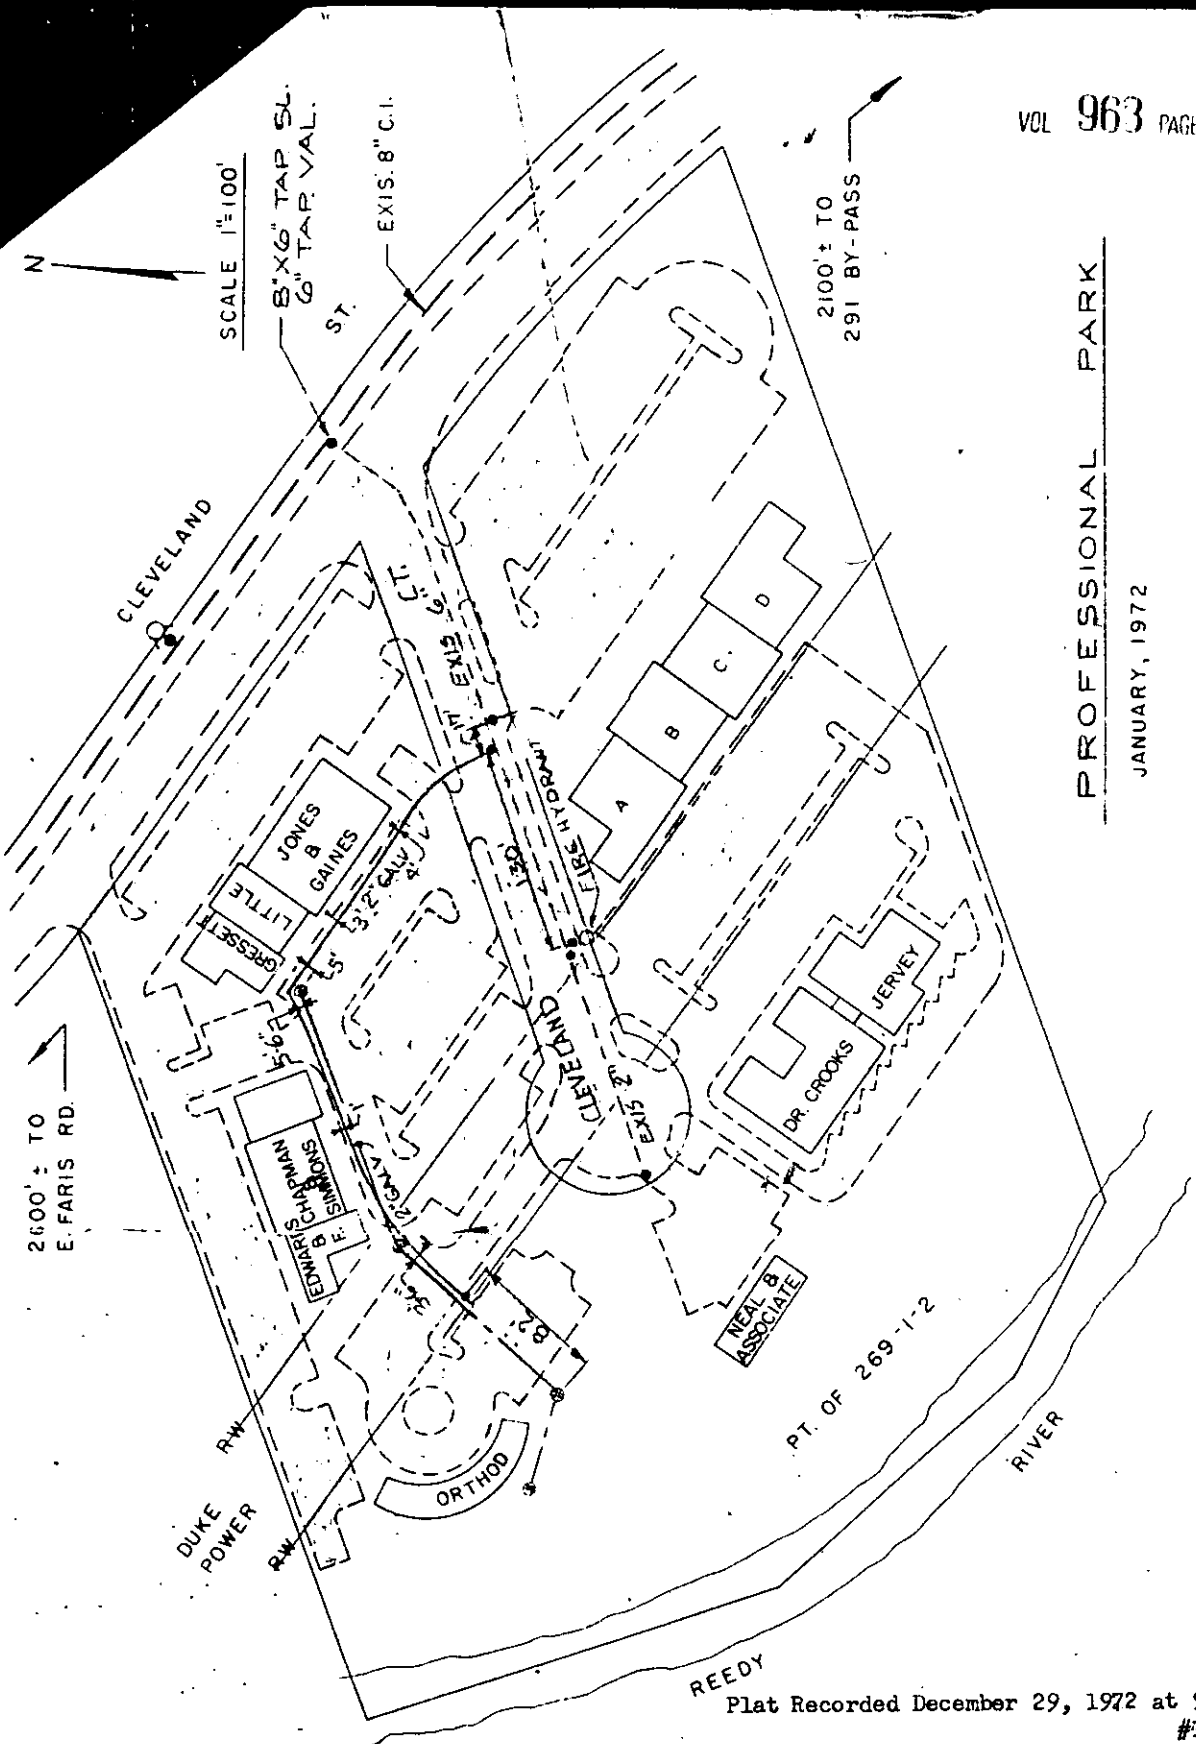

PROFESSIONAL PARK

JANUARY, 1972

Plat Recorded December 29, 1972 at 9:59 A.M., #18612-2