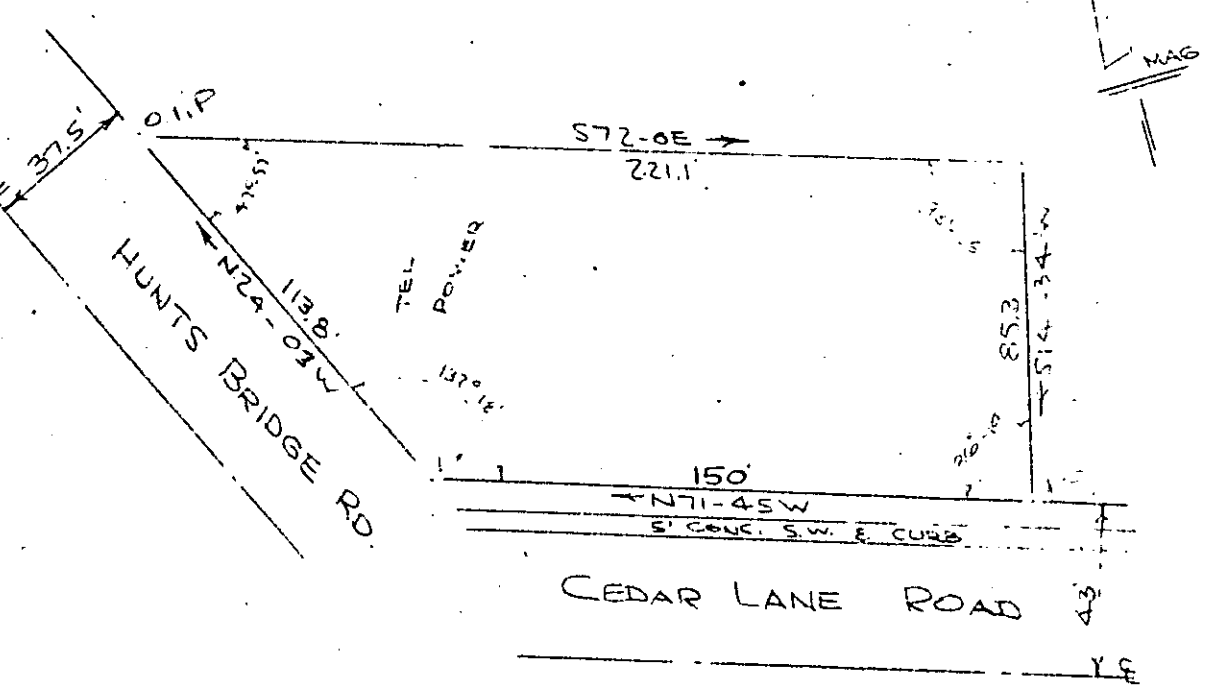

Plat and Agreement Amending Lease Recorded June 15, 1972 at 10:20 A.M., # 34182

SURVEY FOR
SHELL OIL CO.
 NEAR GREENVILLE, S. C.
 SCALE: 1"=40' 14 FEB 1972
 REV 23 FEB 1972

CAROLINA SURVEYING CO.
 112 MANLY ST
 GREENVILLE, S. C.

109/66