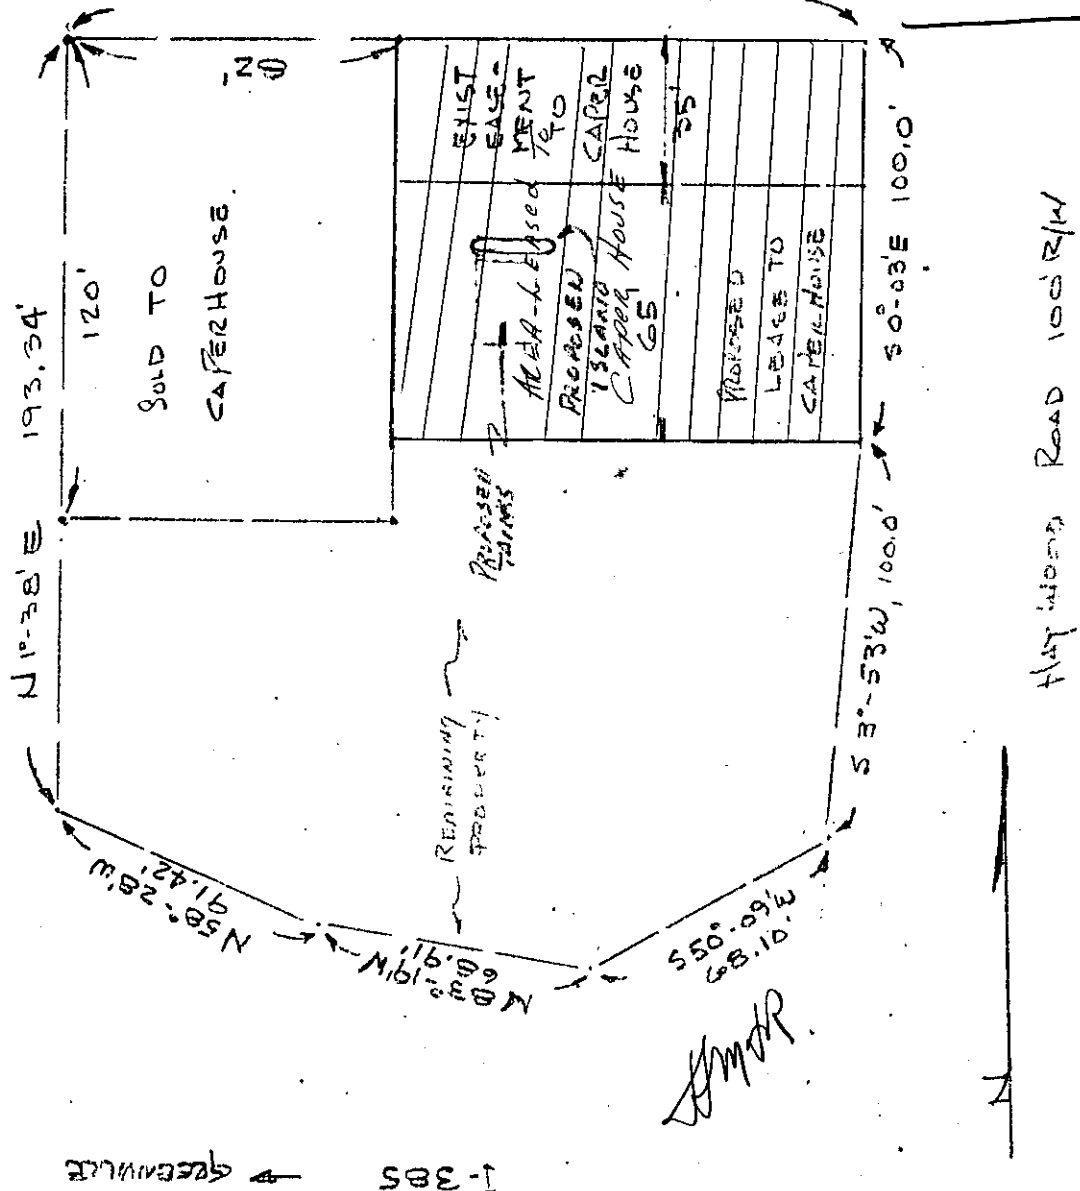

EXHIBIT A

I-385 & GREENVILLE

Plat Recorded May 19th, 1972 at 12:24 P. M. #31502

BARTLESVILLE, OKLAHOMA

SKETCH OF PROPOSED LEASE TO CAPER HOUSE
 SS # 24, 262
 NW/4 I-385 & HAYWOOD ROAD
 GREENVILLE COUNTY, SOUTH CAROLINA

REVISION	BY	DATE

DRAWN BJS	11.16.71	AFE. NO.	DWG. NO.
CHECKED		SCALE 1" = 40'	SHEET NO.
APPROVED			