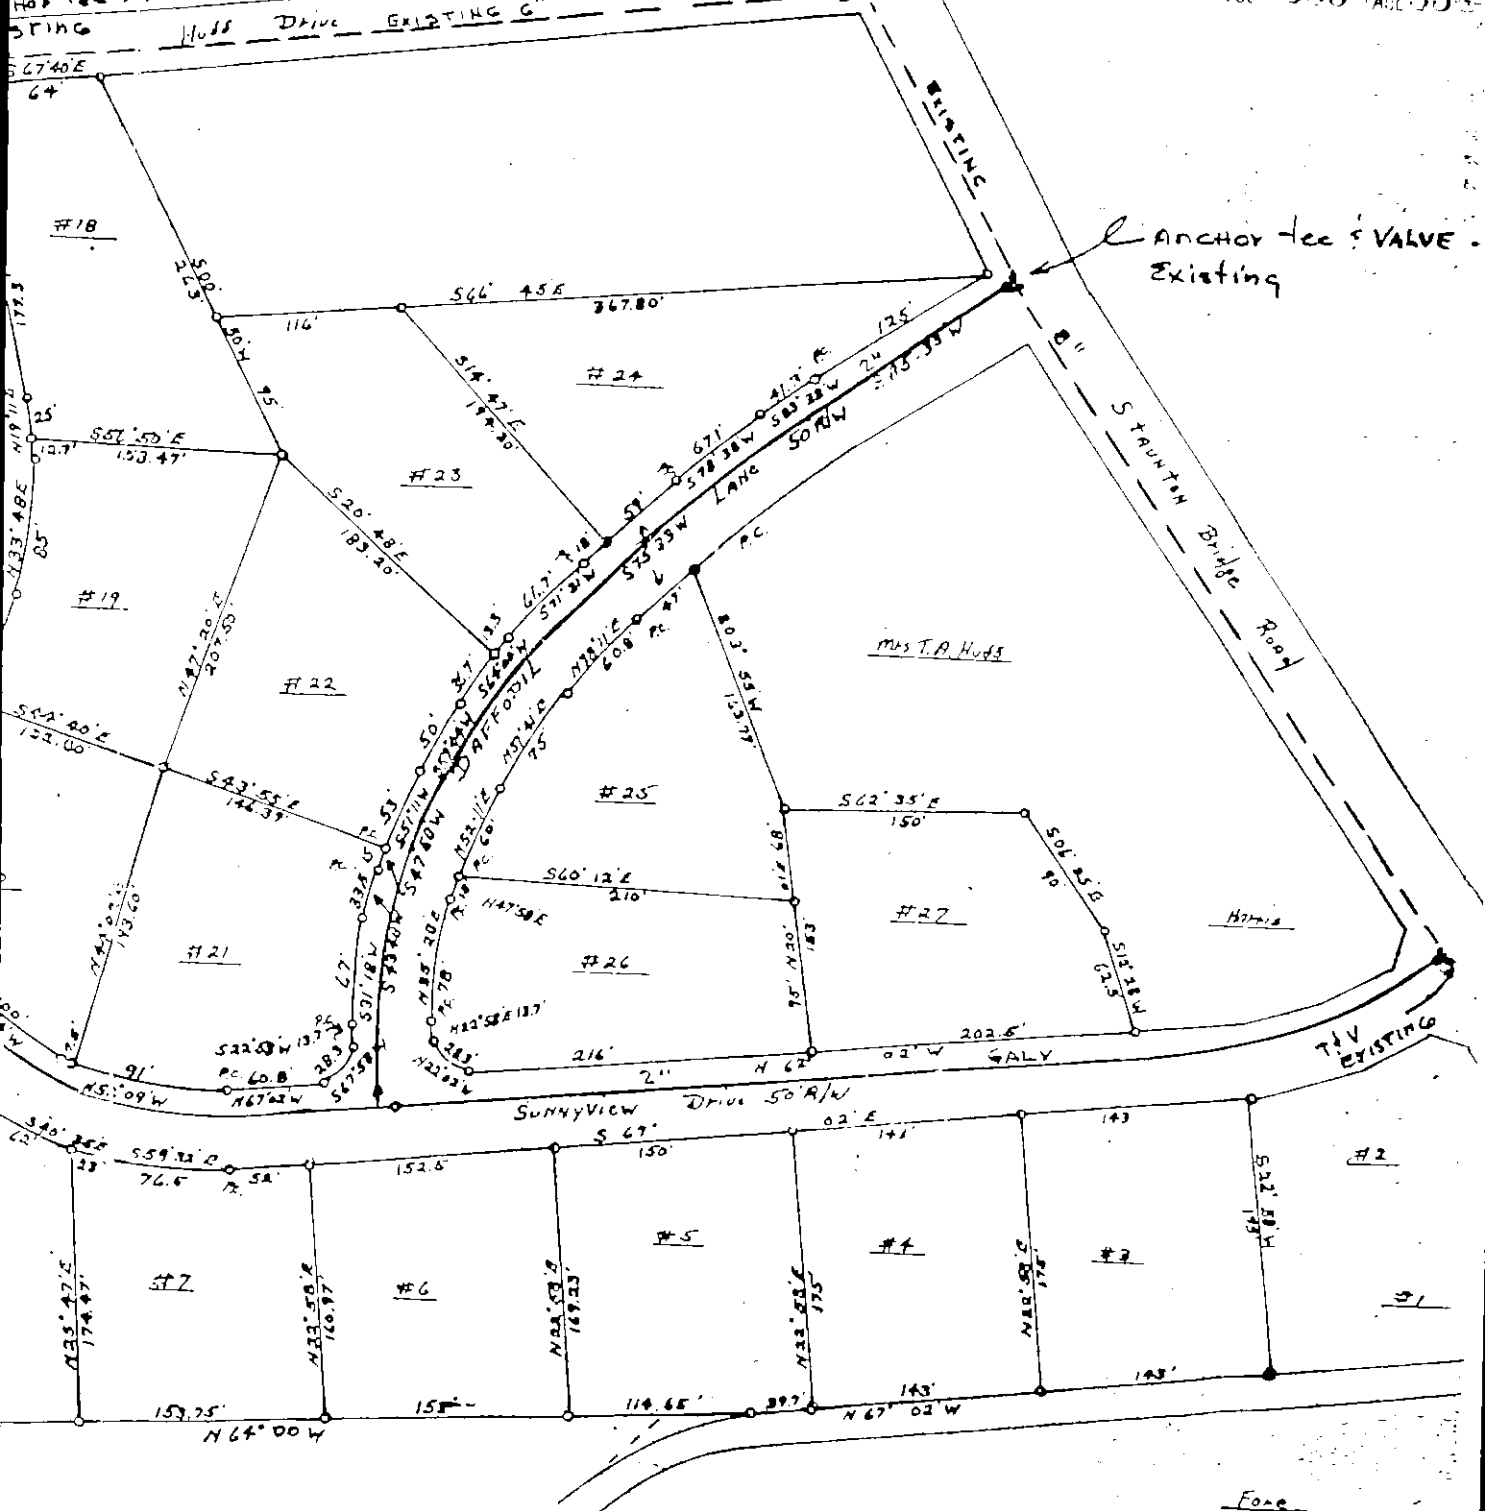

Anchor Tee Valve

Anchor Tee Valve Existing

Mrs. T.A. Huff

South Carolina }
Greenville County } MRS. T.A. HUFF

Recorded February 16, 1972 at 2:45 P. M., # 22114