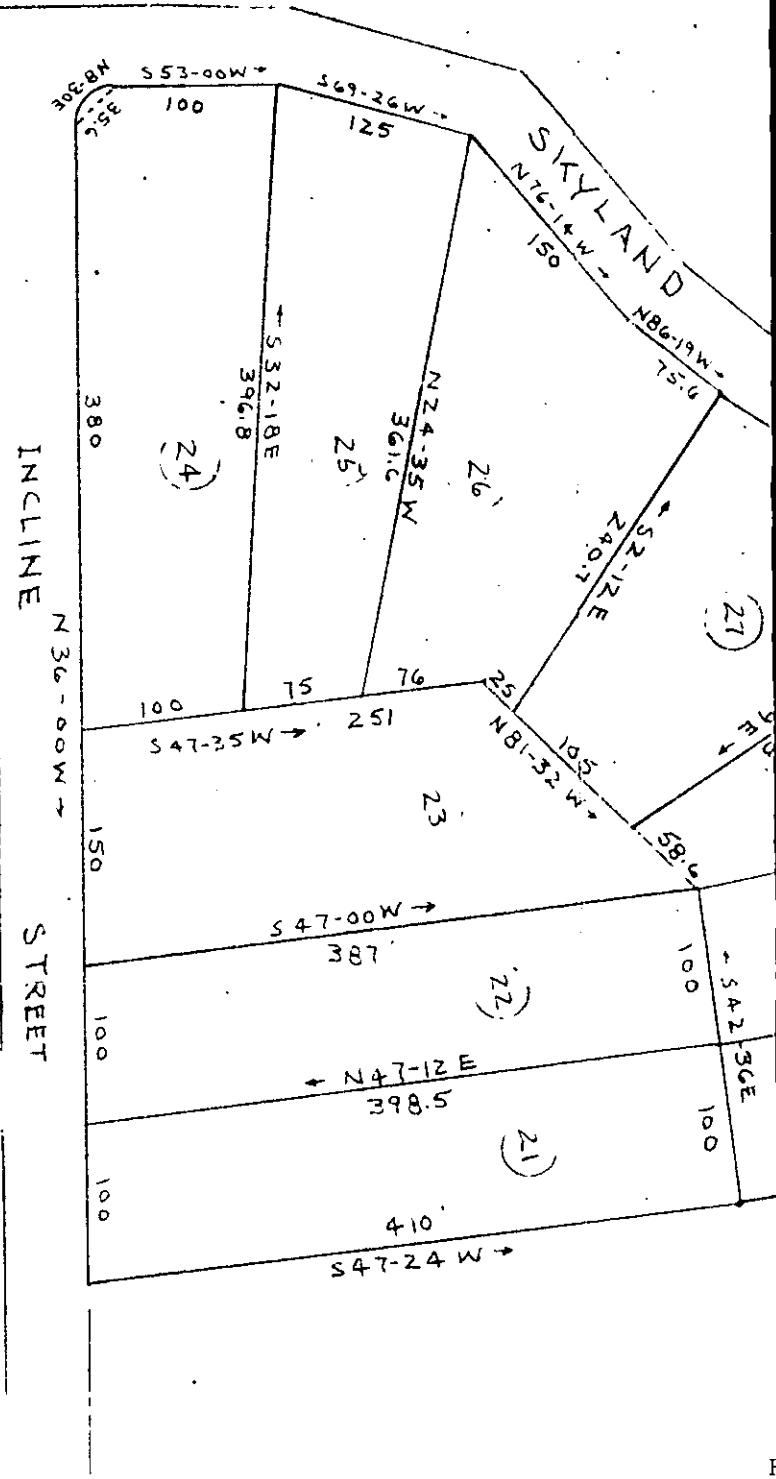

Recorded January 29, 1971 At 2:00 P.M. # 17644

JAN 29 1971

SCALE 1/2"=100'

BLOCK 5
MIDWAY ACRES
PROPERTY OF S. C. BEATTIE ESTATE
CLEVELAND TOWNSHIP
GREENVILLE COUNTY S.C.
WEBB SURVEYING & MAPPING CO.
MAR 1967