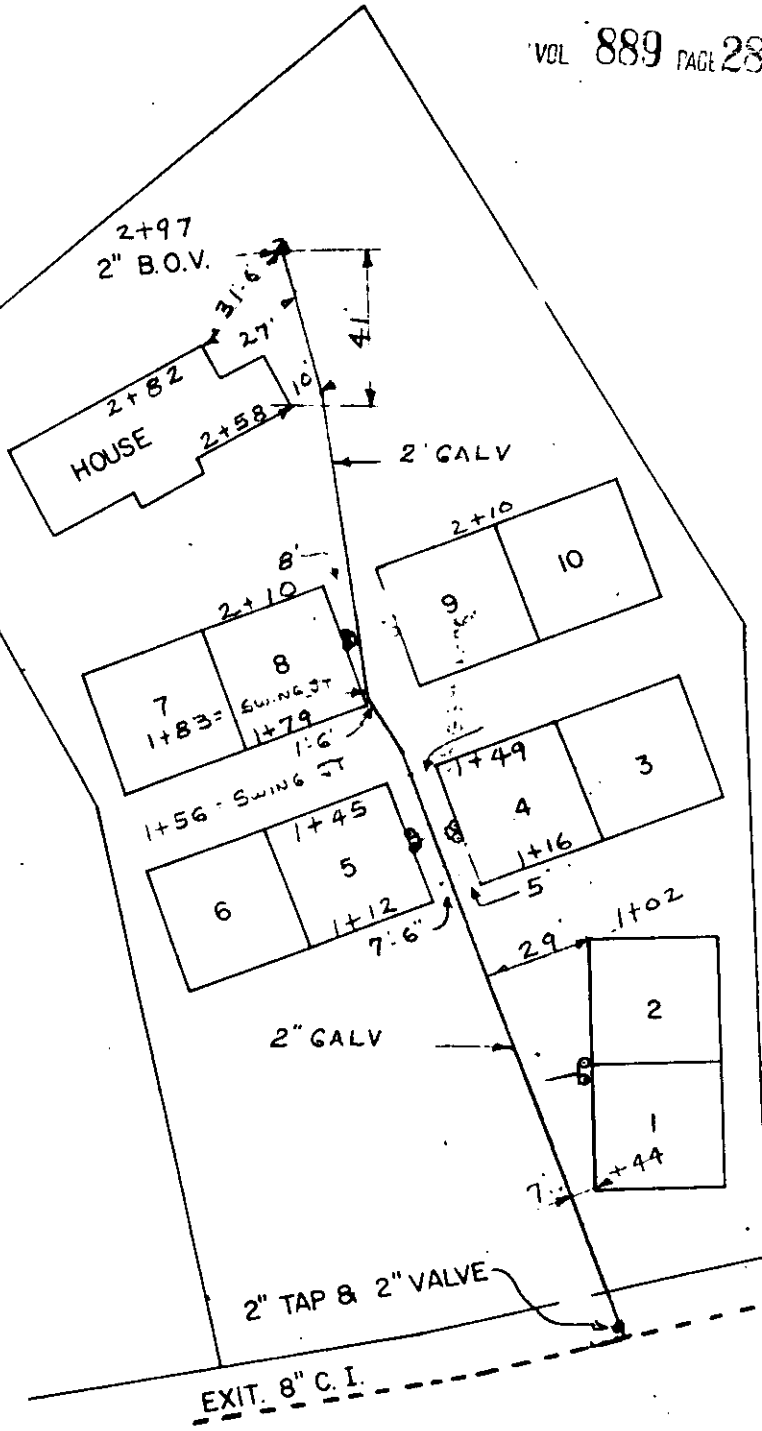

N

SCALE 1"=40'

TERRACE
OAKS
TWELVE

20' EASEMENT

EASEMENT
BOB MAXWELL PROPERTY
JUNIPER COURT
APRIL, 1970

Recorded May 6, 1970 At 10:13 A.M.

24160

OLD