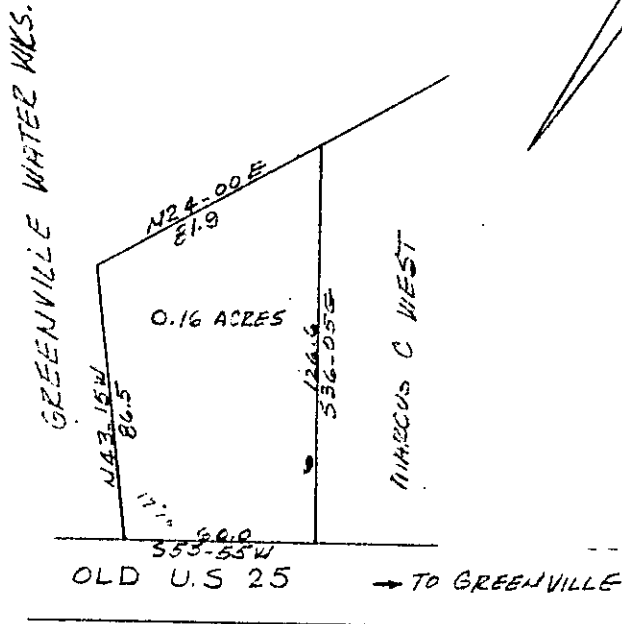

JAN 20 3 53 PM 1969

OLLIE FARMWORTH  
R.M.O.

PROPERTY OF  
 VIRGINIA G JOHNSON  
 GREENVILLE COUNTY S.C.  
 SCALE 1" = 50' 31 AUGUST 1957  
 SURVEYED BY ROBERT B BRUCE R.L.S. 1952

4-A - 9

n/c

Recorded January 20, 1969 At 3:53 P.M. # 17137