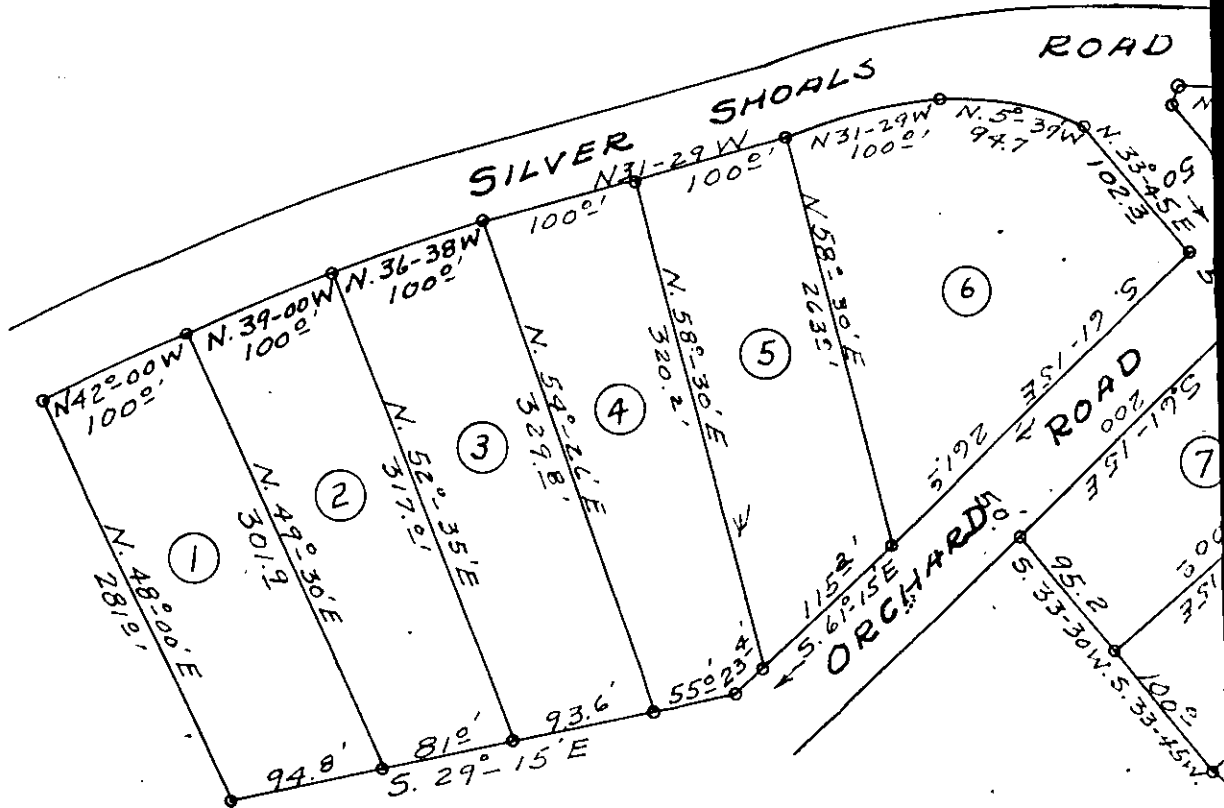

OWNER
M. L. JARRARD
CLEVELAND, S.C.

SECTION FOUR
 SILVER SHOALS
 CLEVELAND, S.C.
 CLEVELAND TWP GREENVILLE
 SOUTH CAROLINA
 AUGUST 1959.

SCALE 1"=100'