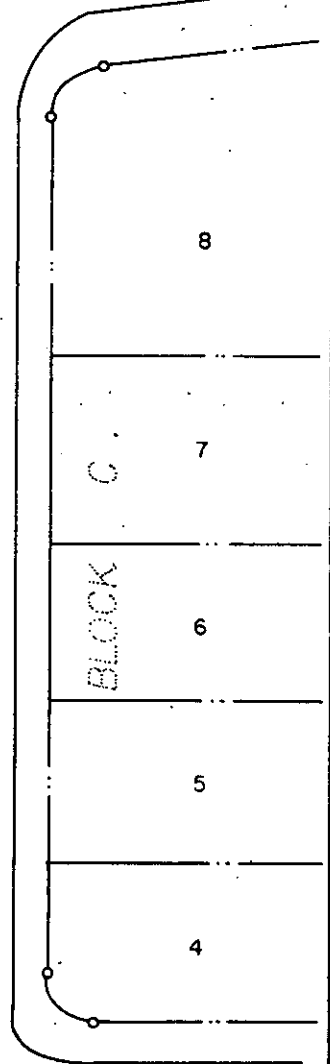

NAN M. HOPKINS

2.60 + 03.4

TO GREENBRIAR

TO CO. RD. NO. S-23-331

UNNAMED STREET

CROSBY LANE

DRIVE

PARK

B

D

BLUE SKY PARK

LOCK