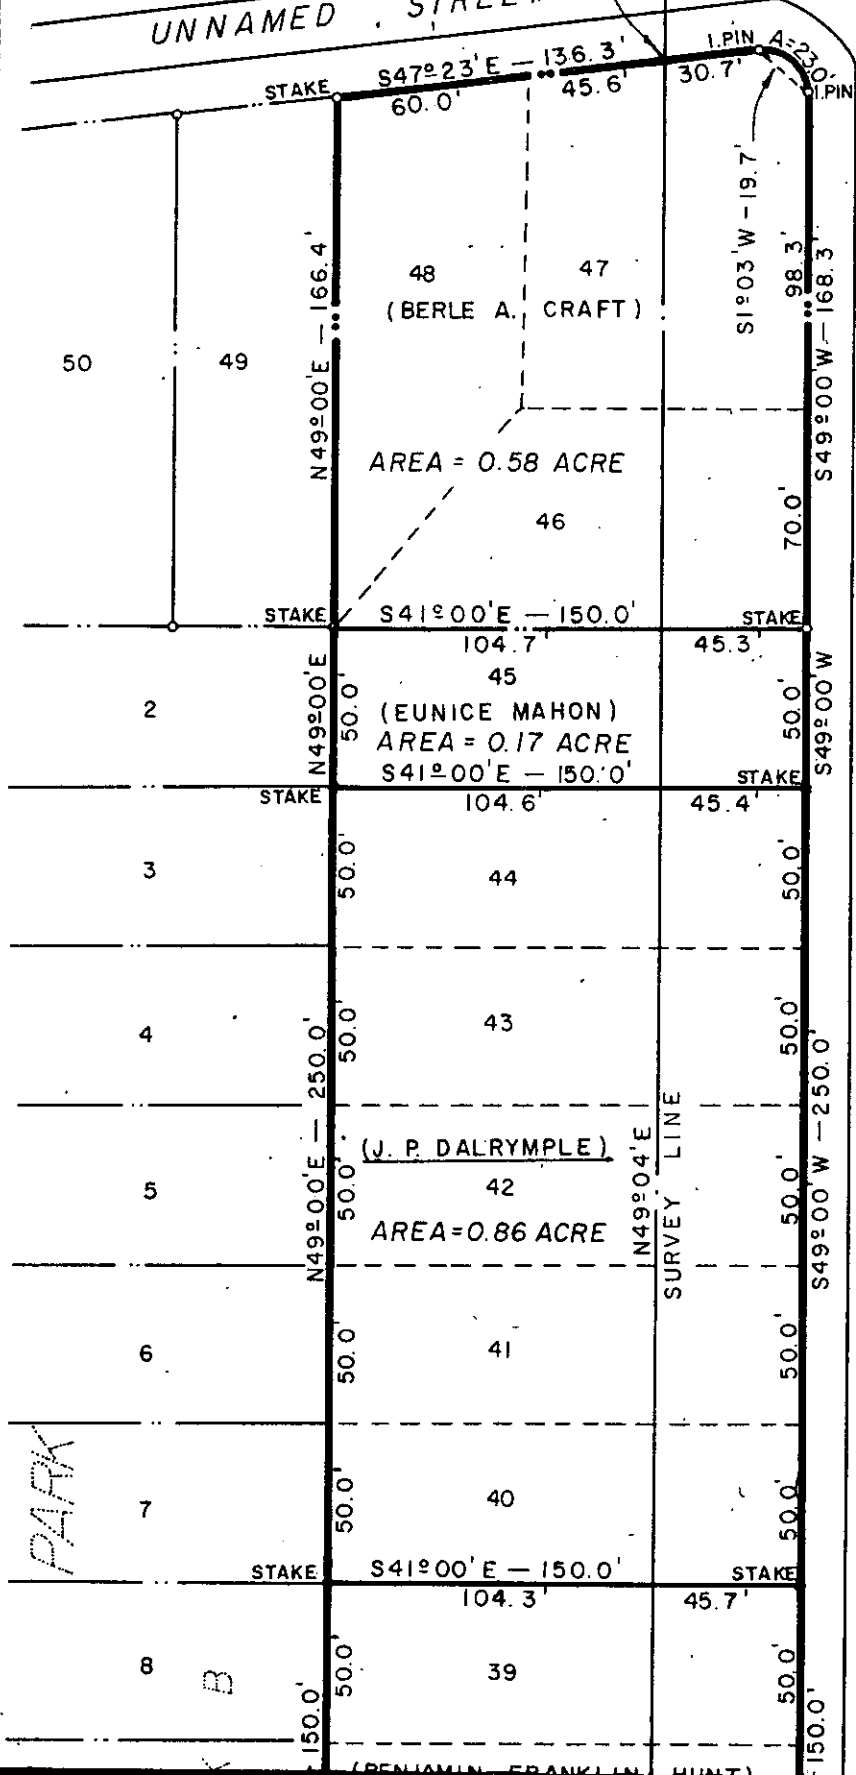

NAN M. HOPKINS

2.60 + 03.4

TO GREENBRIAR

TO CO. RD. NO. S-23-331

UNNAMED STREET

CROSBY LANE

DRIVE

PARK

B

D

BLUE SKY PARK

LOCK