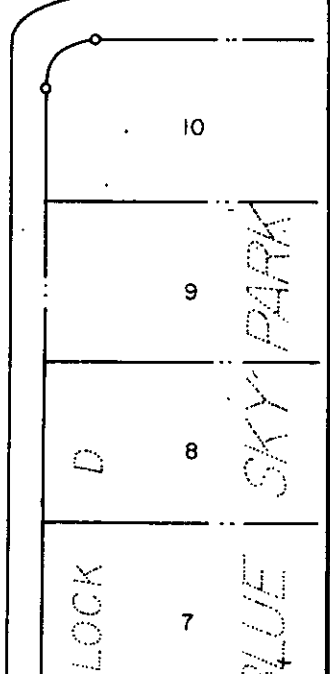

NAN M. HOPKINS

2.60 + 03.4

TO GREENBRIAR

TO CO. RD. NO. S-23-331

UNNAMED STREET

CROSBY LANE

DRIVE

PARK

B

D

BLUE SKY PARK

LOCK