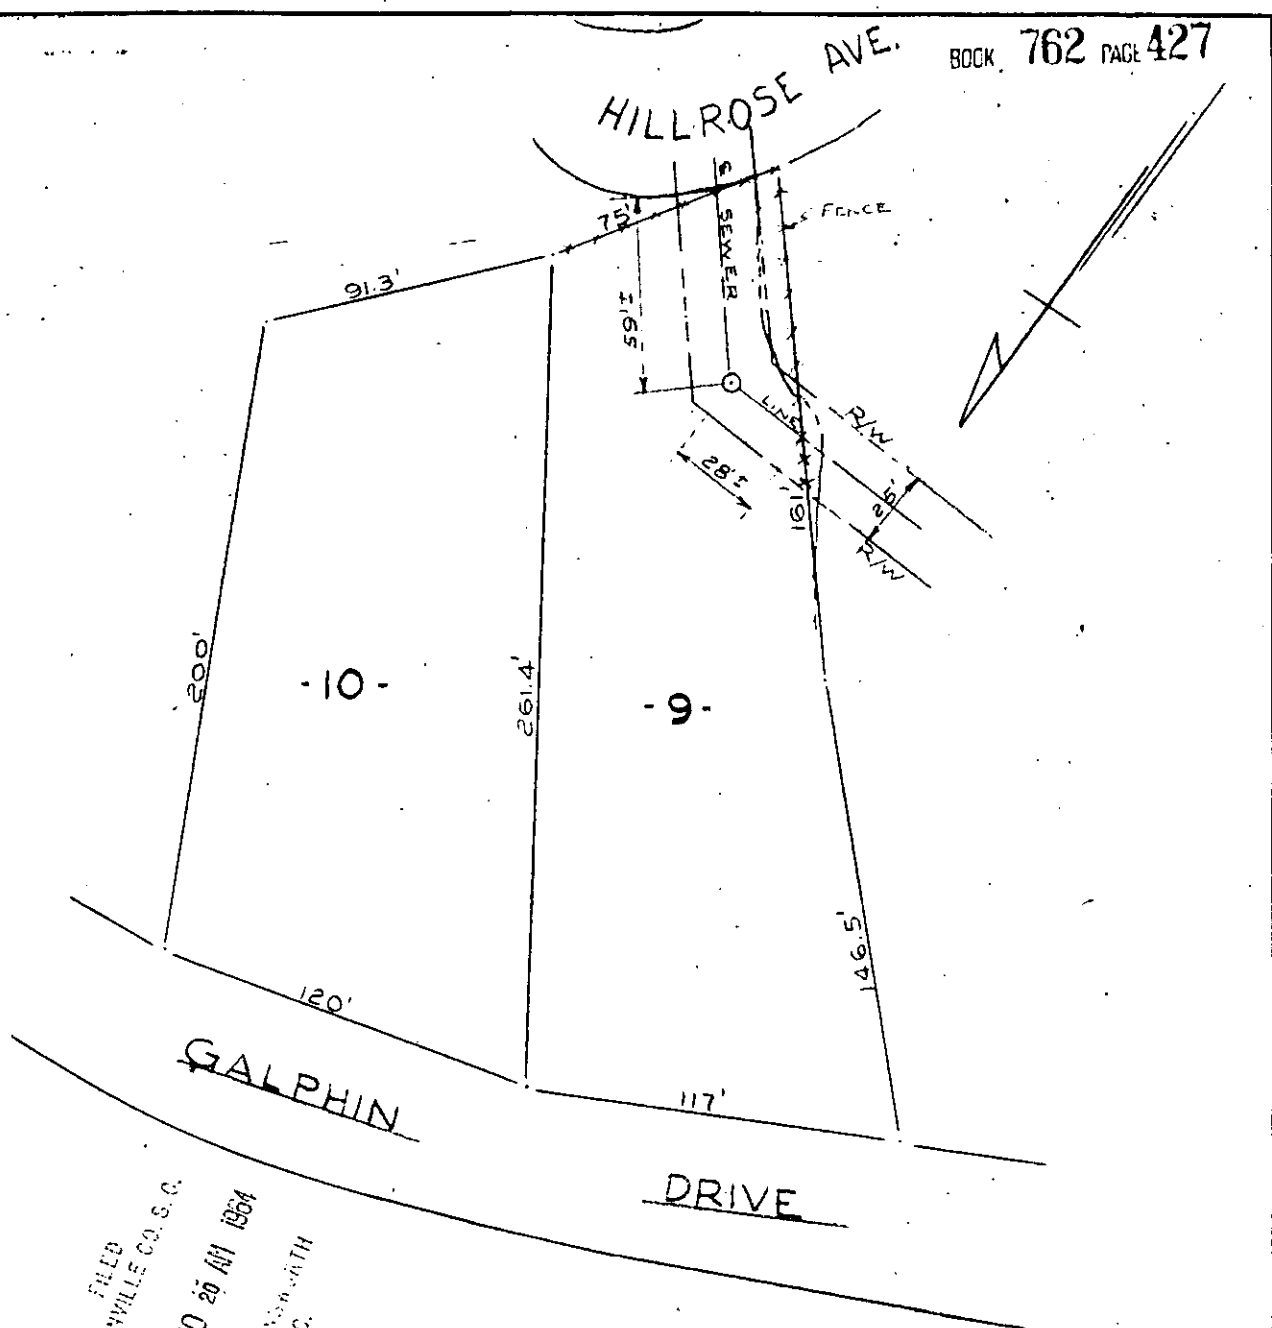

HILLROSE AVE.

FILED
 GREENVILLE CO. S.C.
 DEC 1 10 20 AM 1964
 OLLIE F. ...
 R.M.C.

PROPERTY OF
 DERO JACKSON
 NEAR GREENVILLE, S.C.

SCALE 1"=50' Nov. 24, 1964

PIEDMONT ENGINEERS AND ARCHITECTS
 GREENVILLE, S. C.

Recorded December 1st, 1964 at 10:20 A.M. #15723