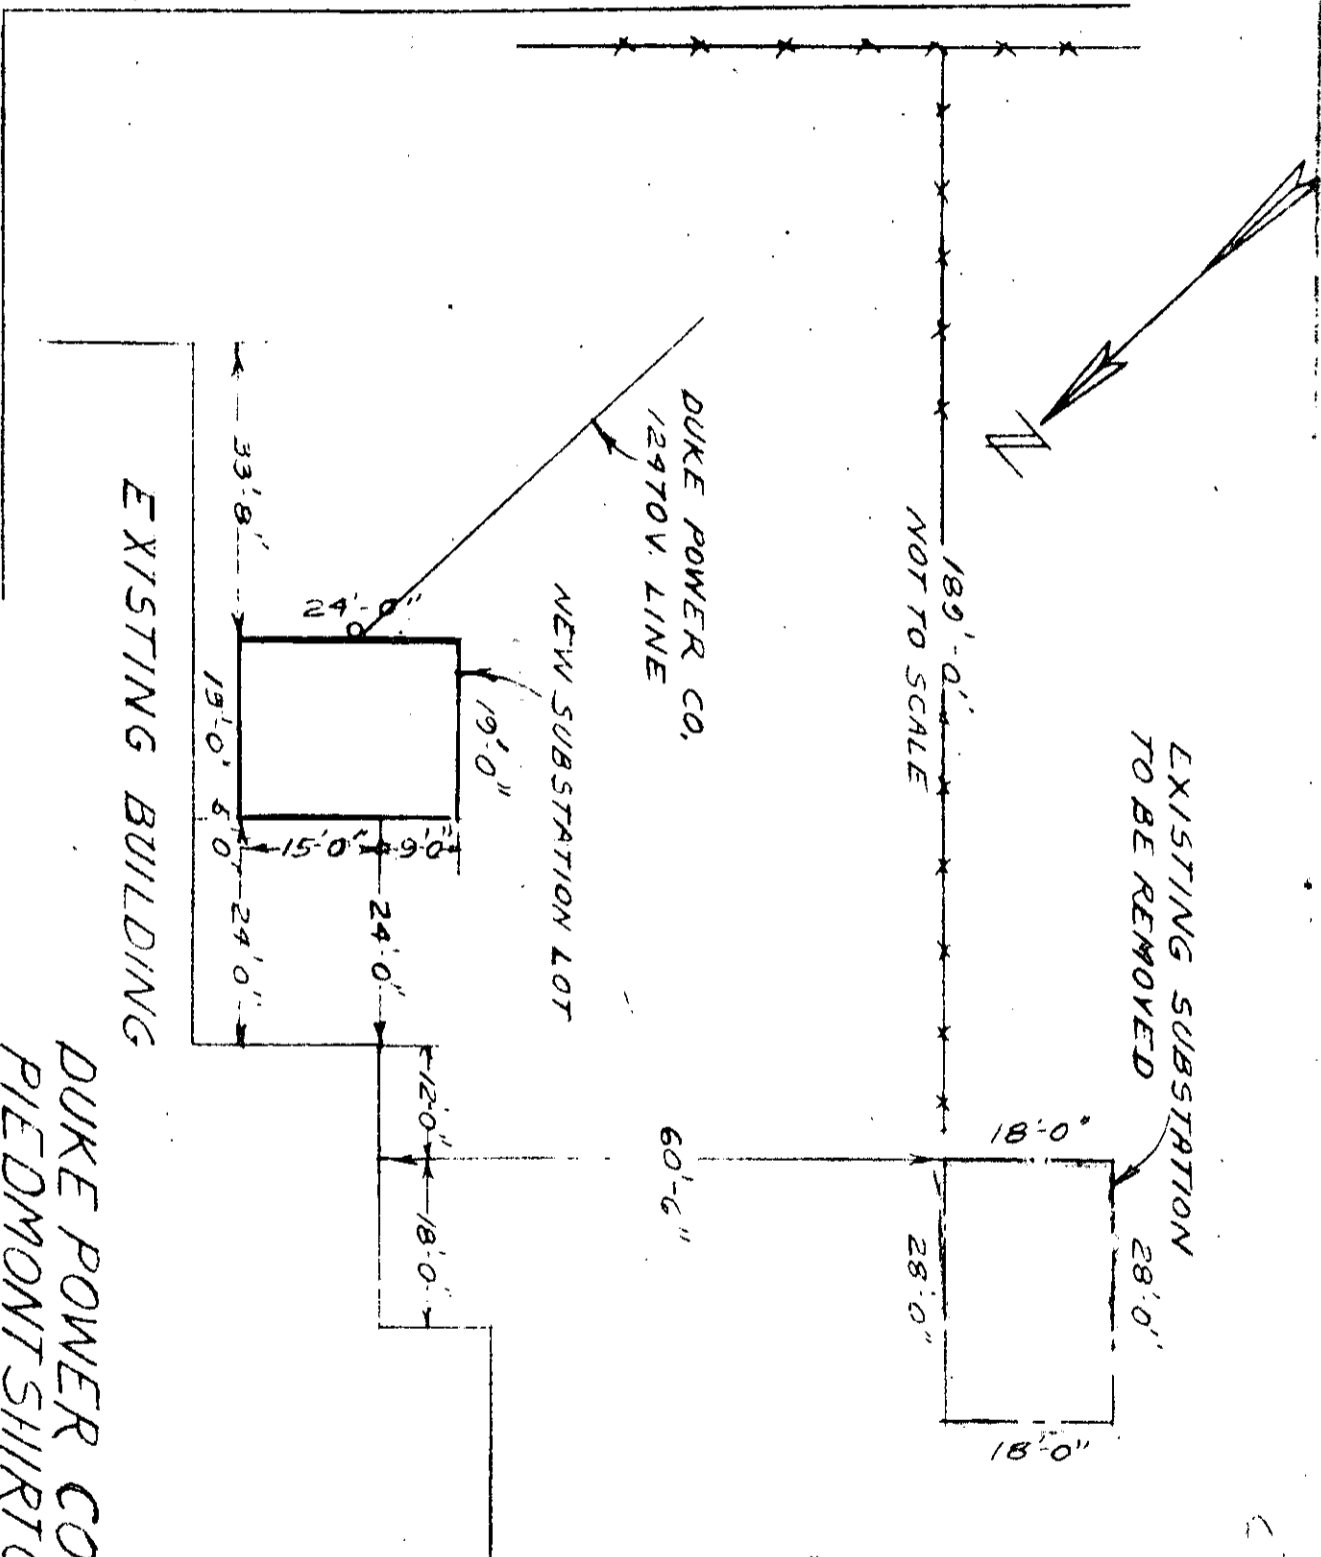

WINGCOMBE ST

HAMMETT ST

HENRY ST

DUKE POWER CO
PIEDMONT SHIRTS
SUBSTATION LOT

SCALE 1"=20'

4/15/59

ADD

Recorded May 12, 1959 at 4:05 P. M. #29879