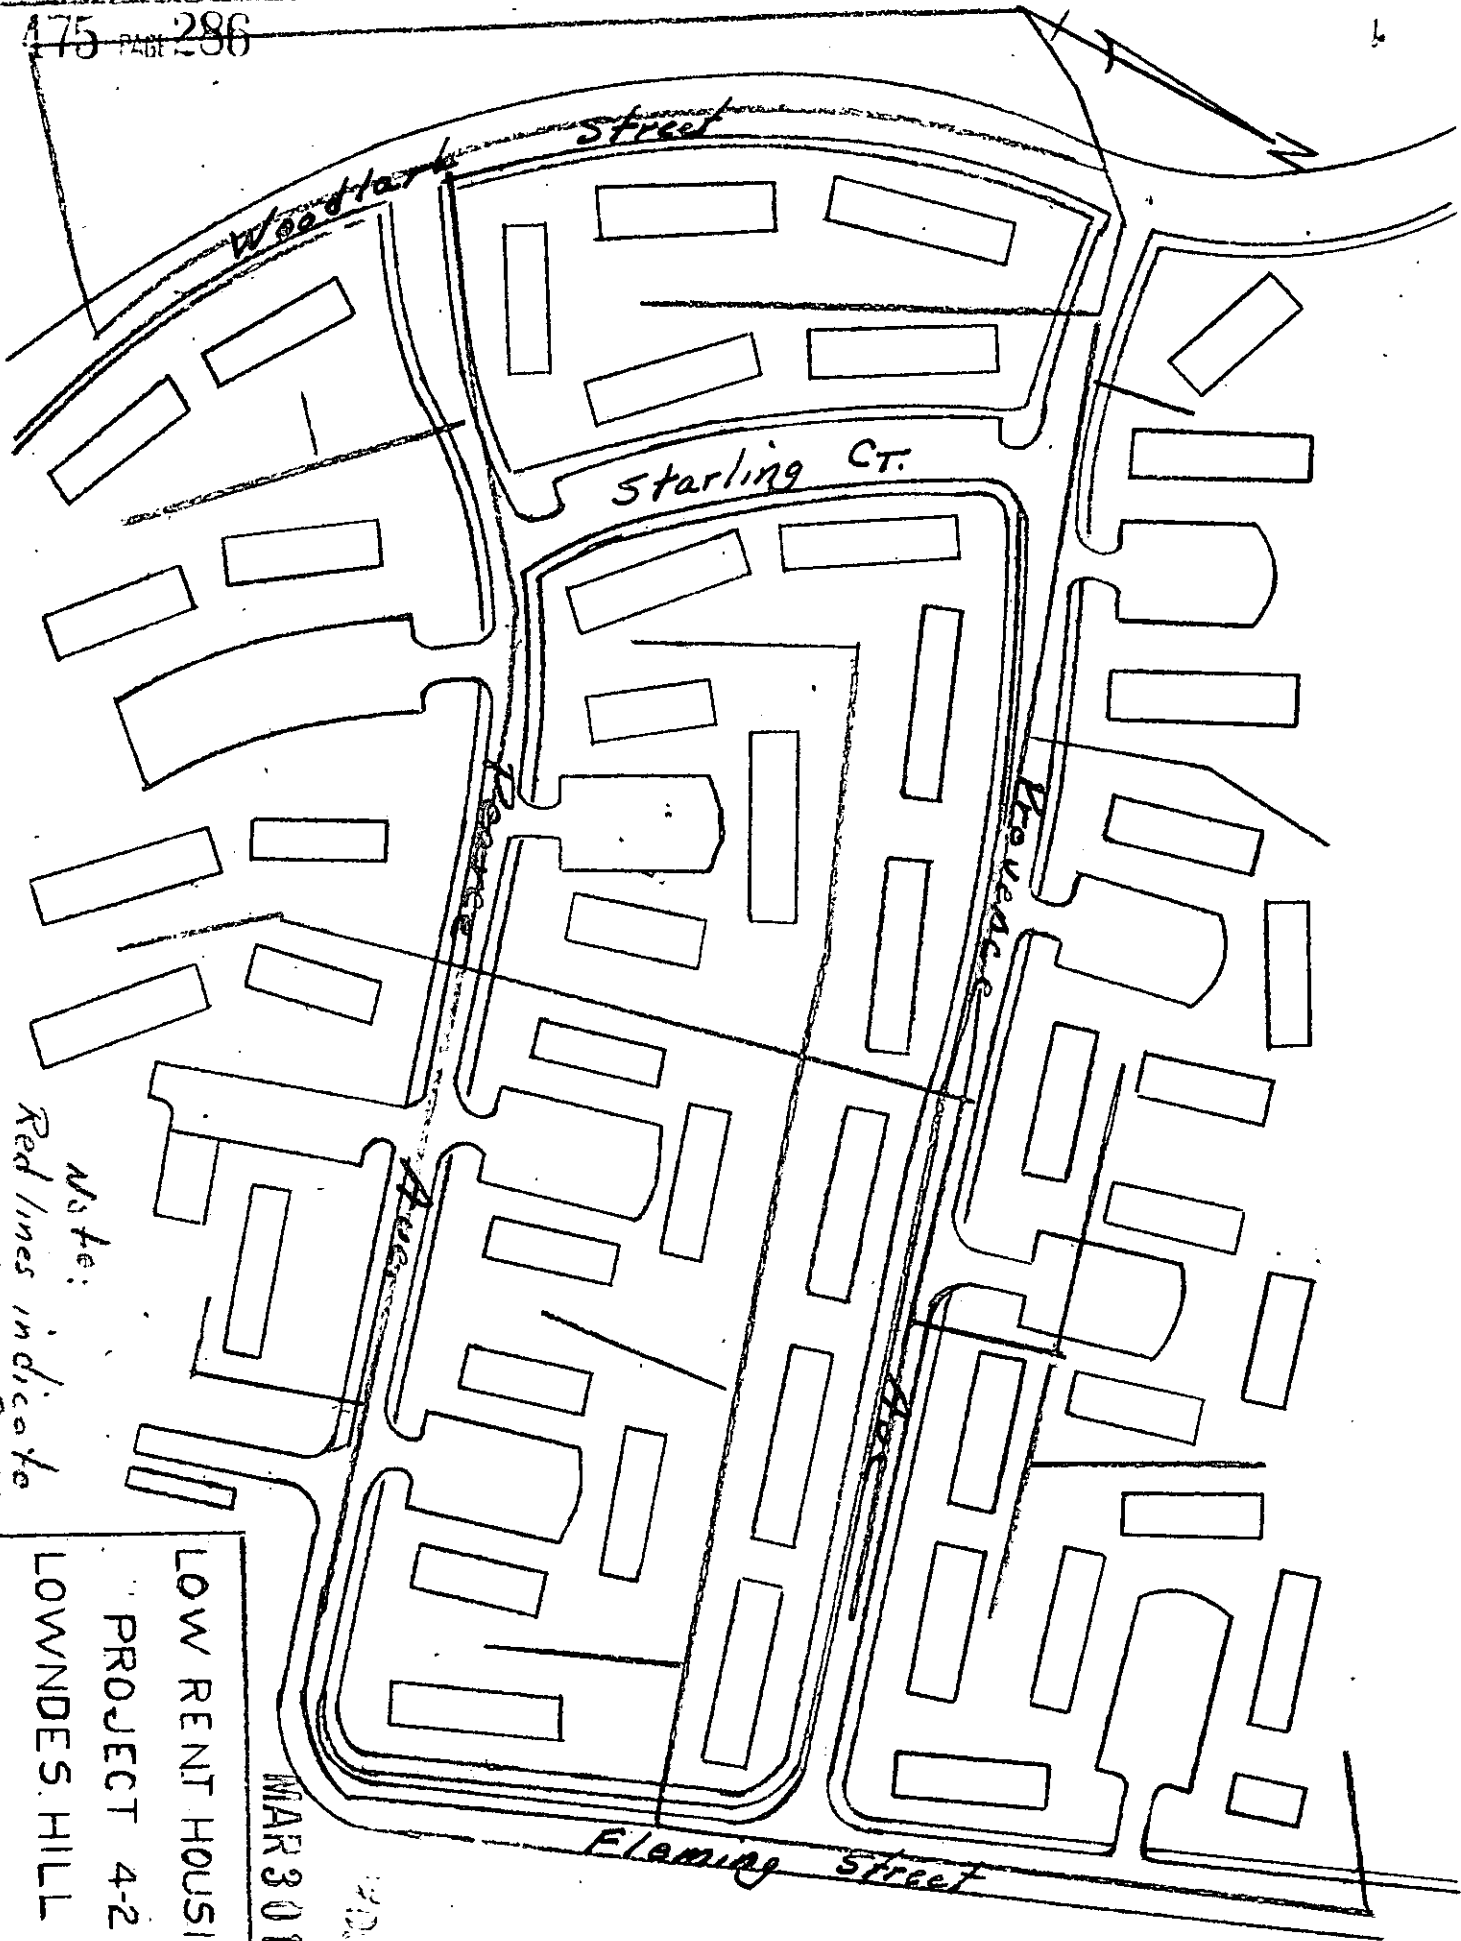

RECORDED WITHIN SOUTH, 1953, AT 1:58 P.M. #7095

Note:
 Red lines indicate
 Duke Power Co. Lines

LOW RENT HOUSING
 PROJECT 4-2
 LOWNDES HILL RD.

MAR 30 1953

For Easement in connection with this Plat See Deed Book 475 Page 285