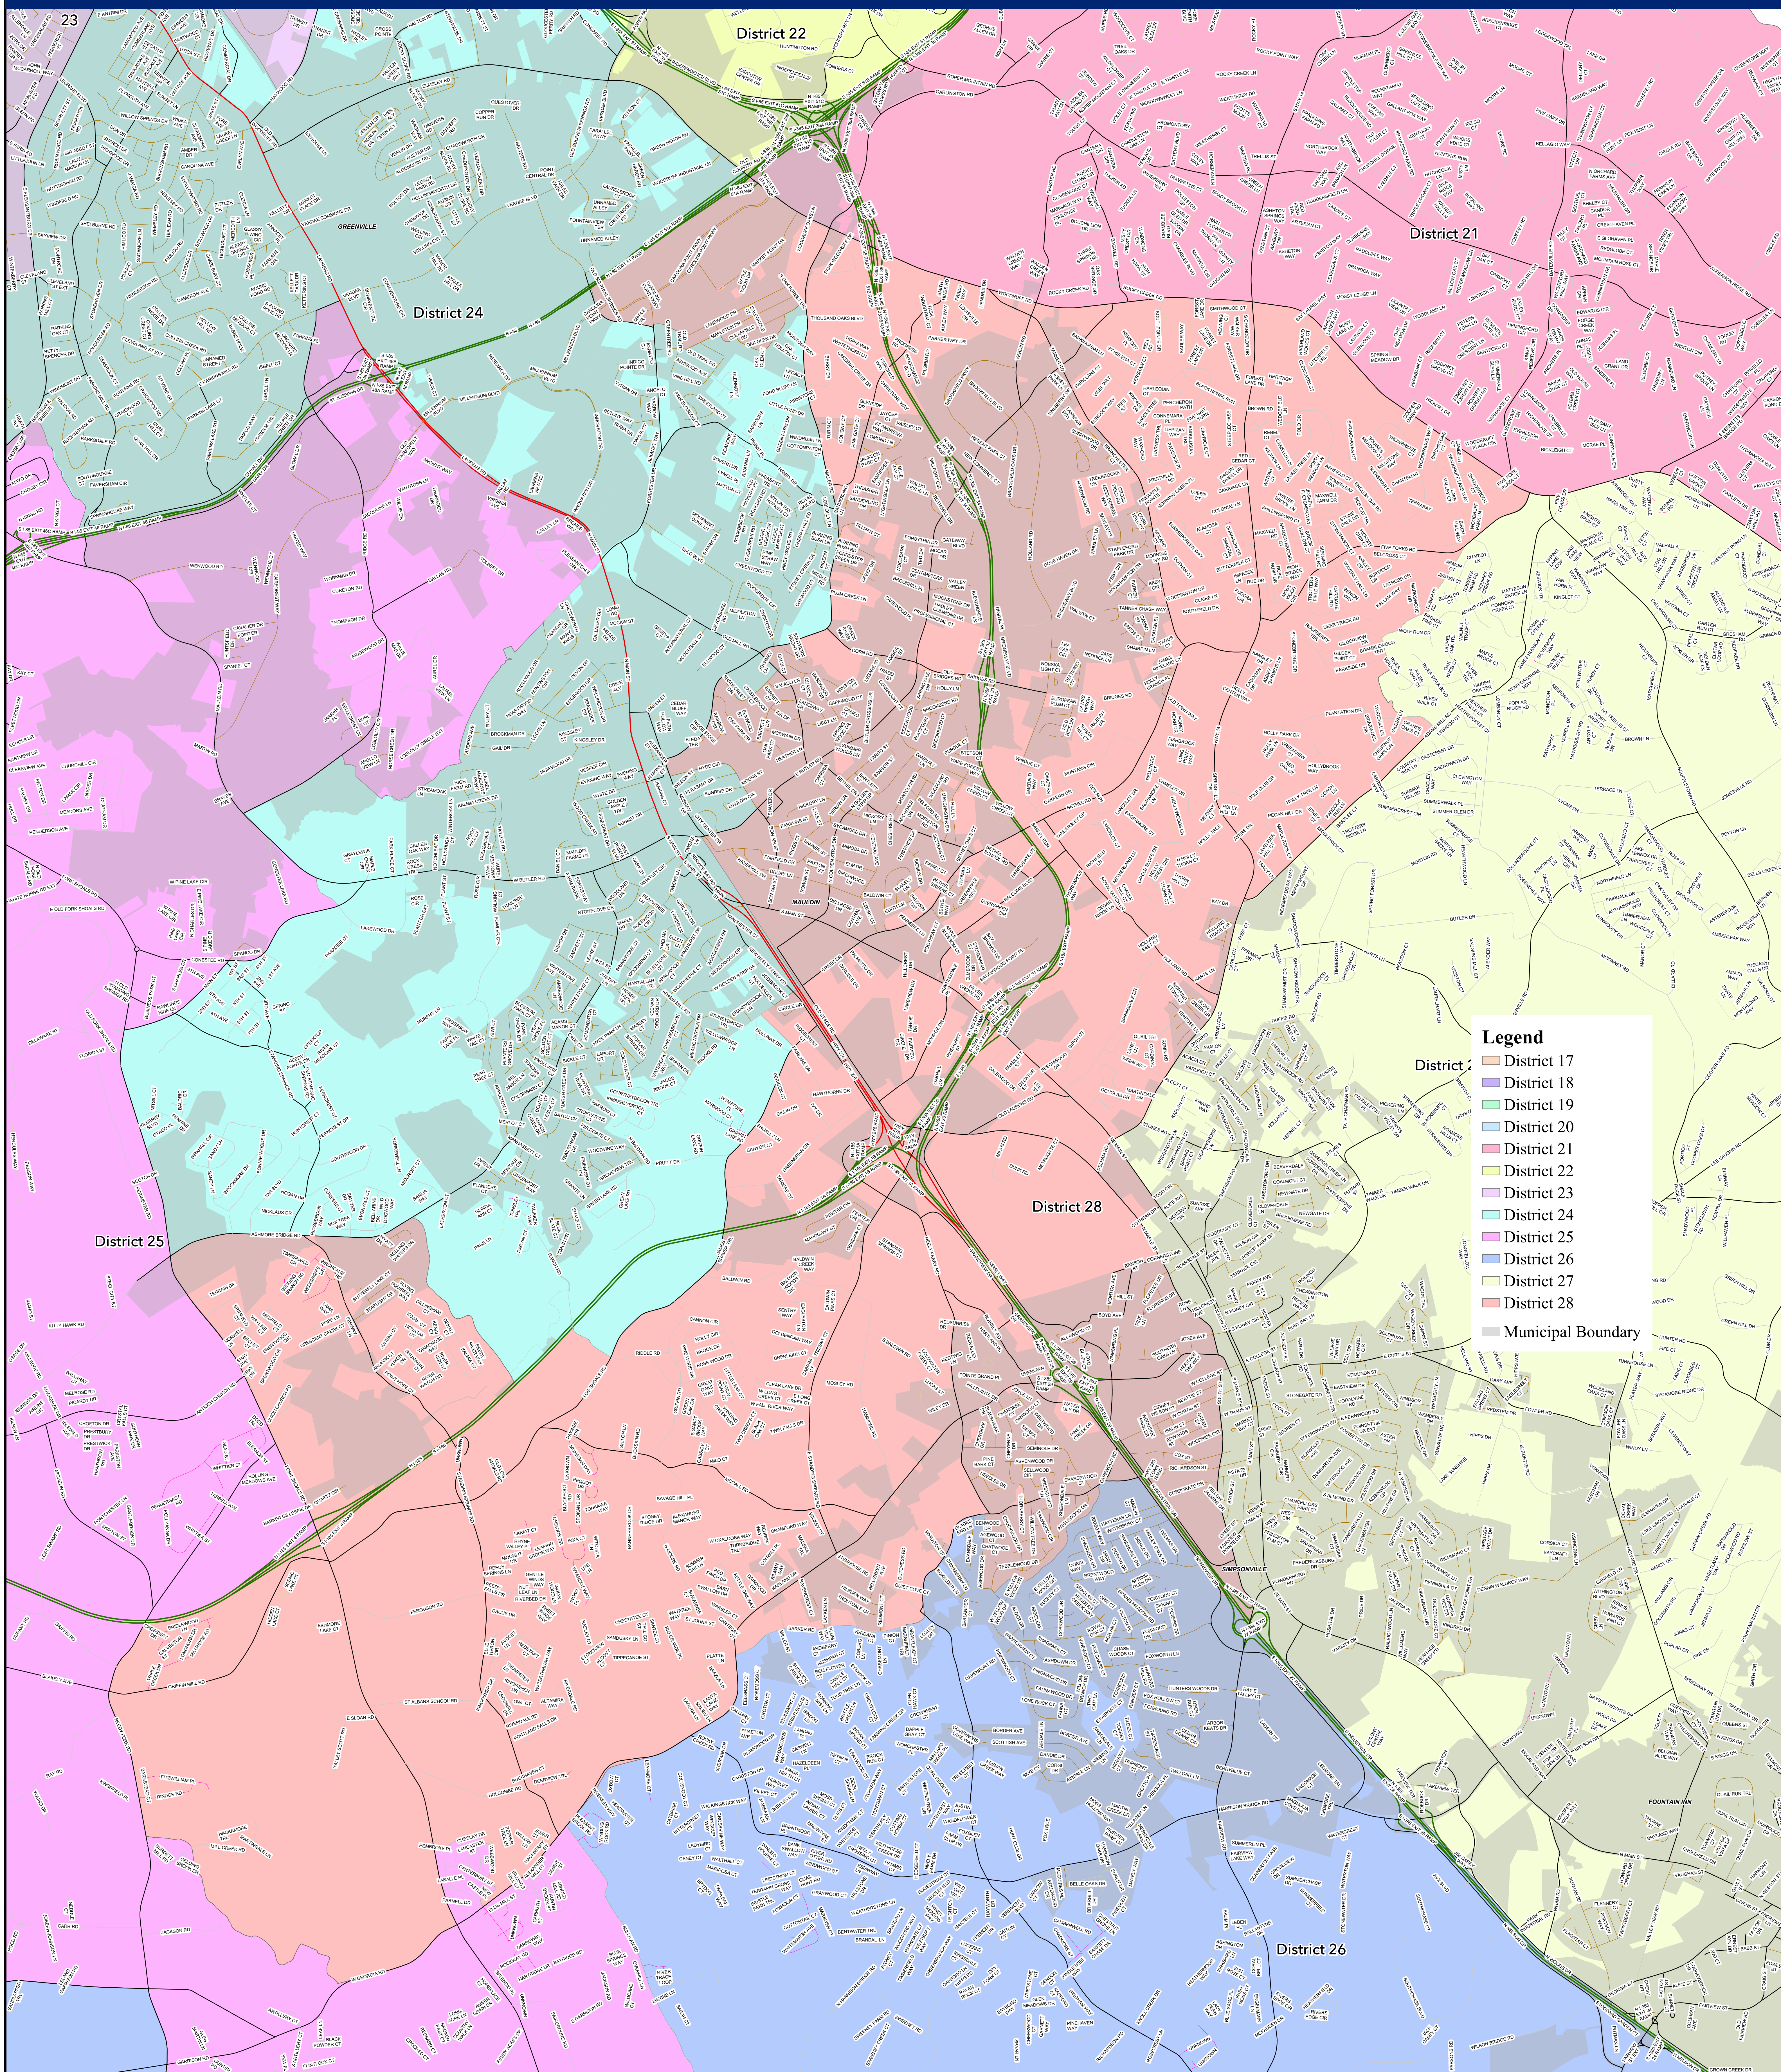

# Proposed County Council District 28 - Greenville County, South Carolina

### Legend

- District 17
- District 18
- District 19
- District 20
- District 21
- District 22
- District 23
- District 24
- District 25
- District 26
- District 27
- District 28
- Municipal Boundary

0 0.15 0.3 0.6 0.9 1.2 Miles