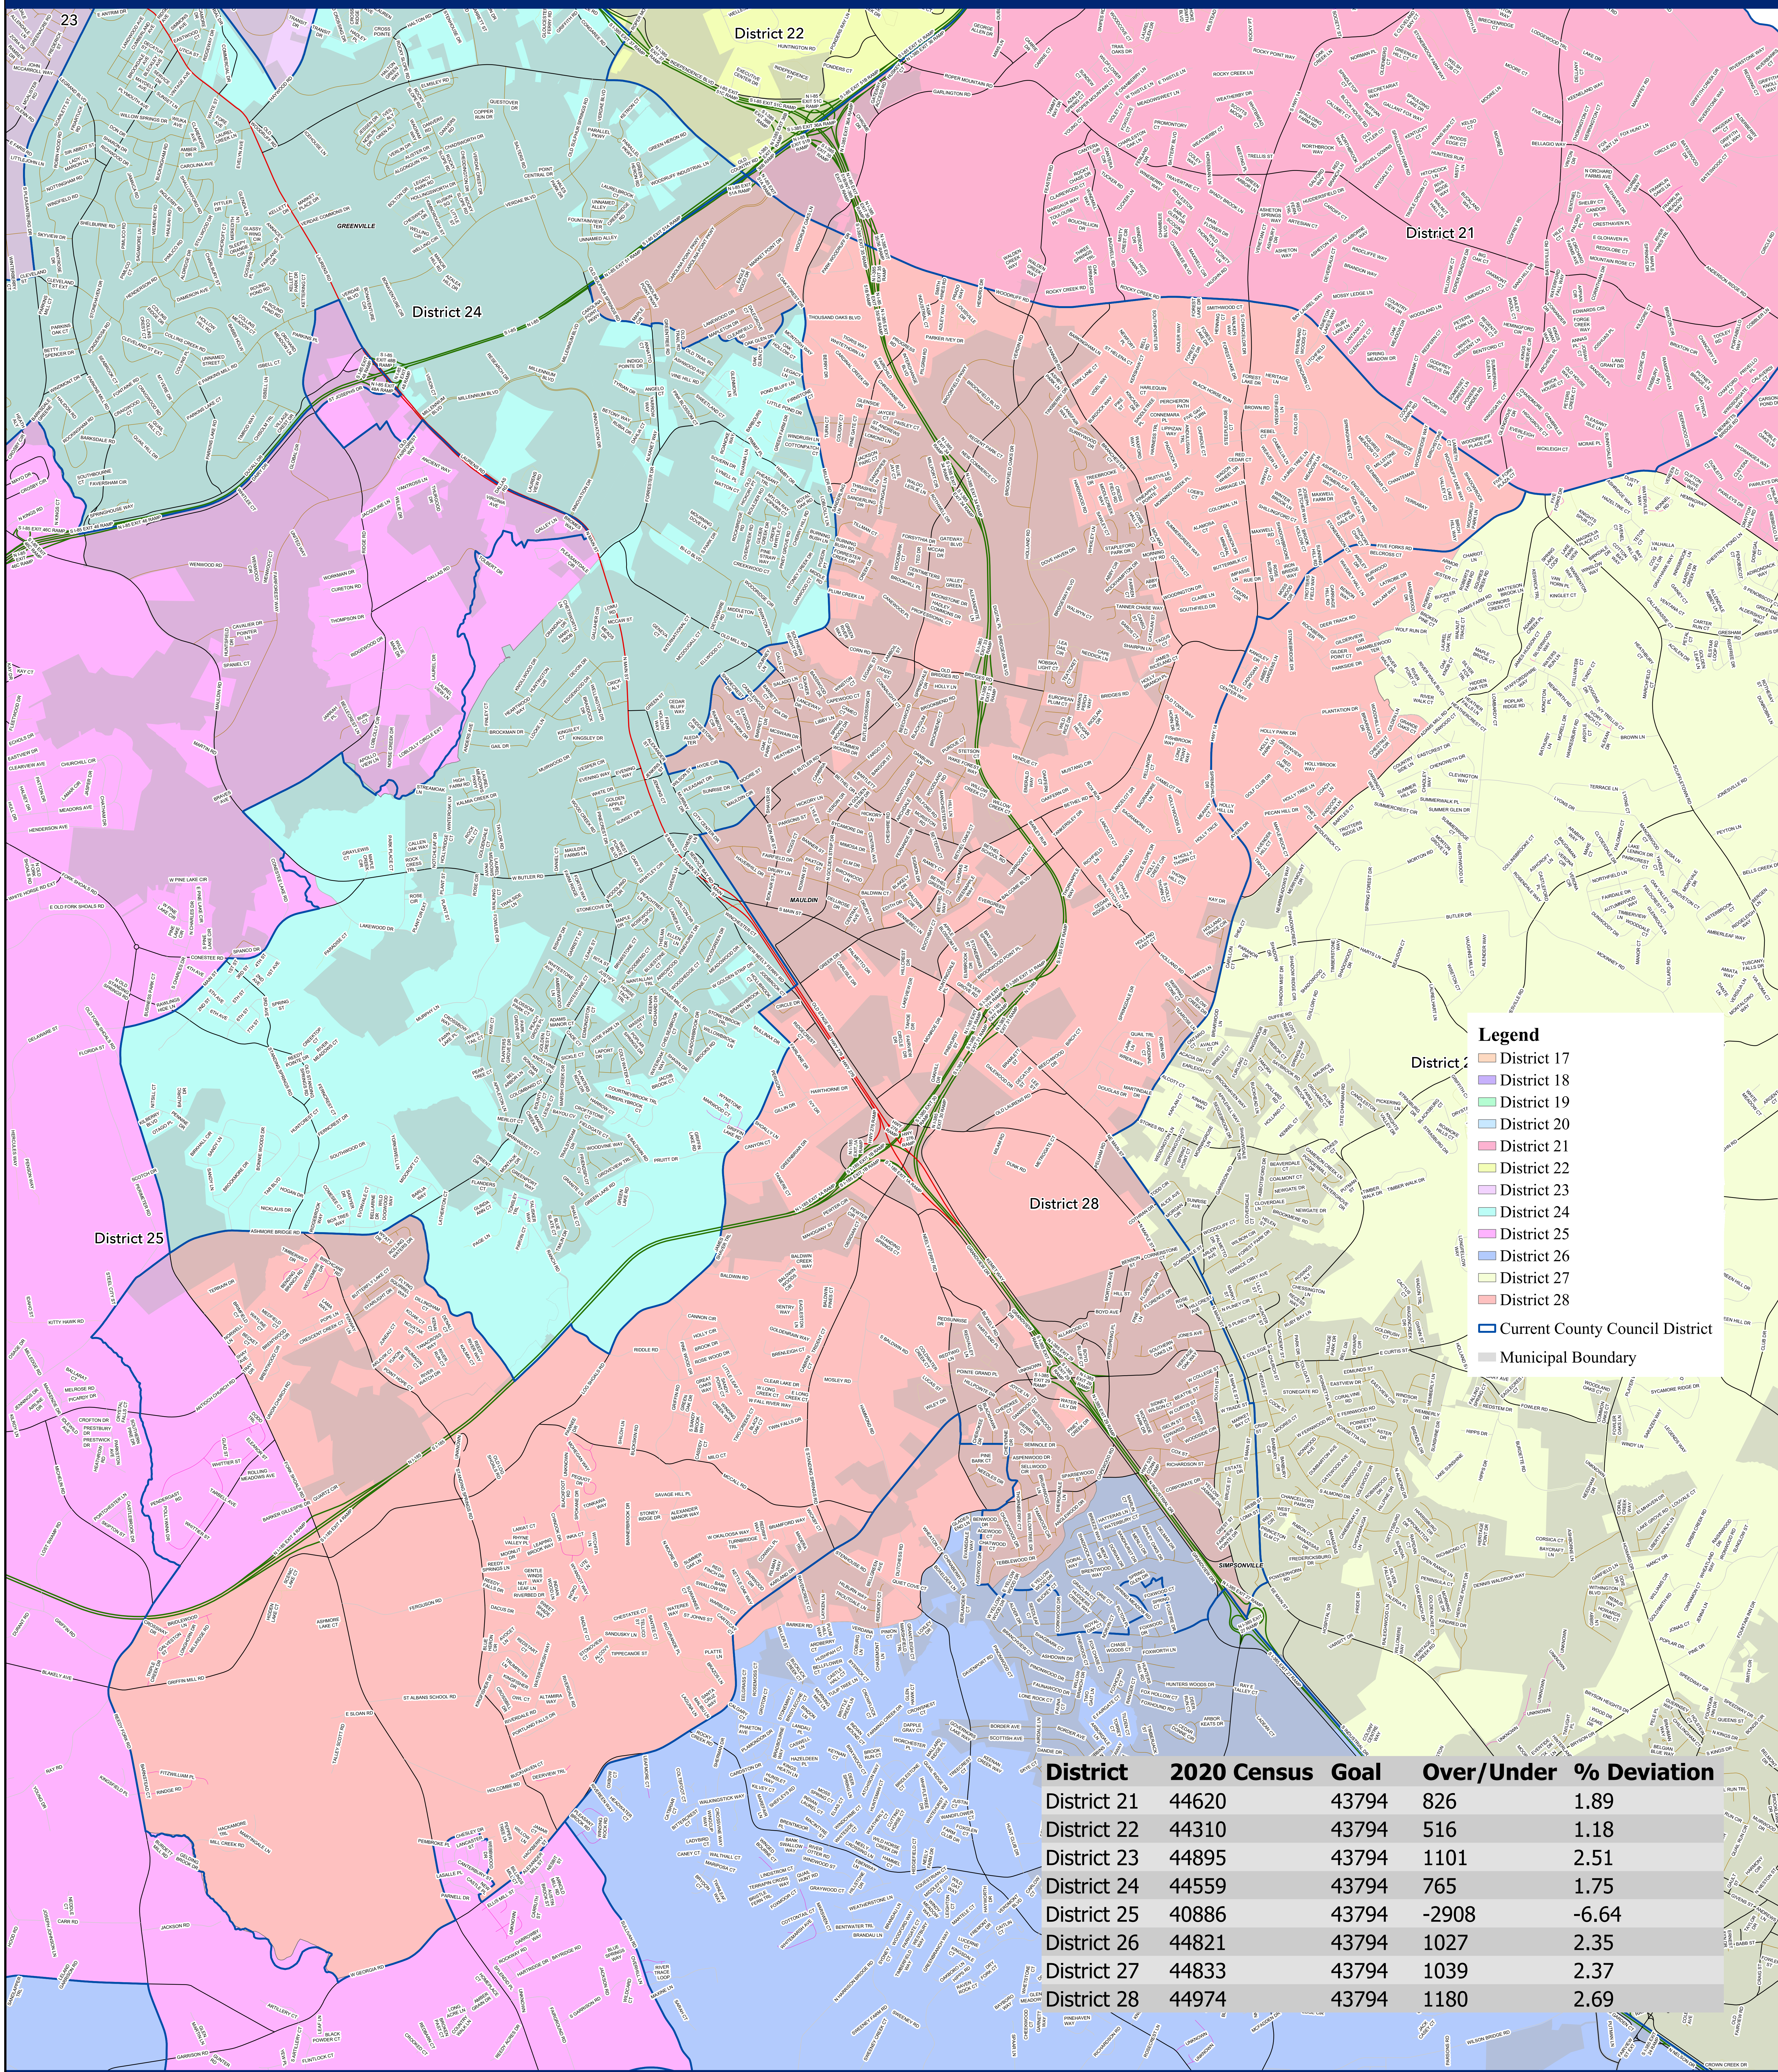

Proposed County Council District 28 - Greenville County, South Carolina

01-13-2022

Legend

- District 17
- District 18
- District 19
- District 20
- District 21
- District 22
- District 23
- District 24
- District 25
- District 26
- District 27
- District 28
- Current County Council District
- Municipal Boundary

District	2020 Census	Goal	Over/Under	% Deviation
District 21	44620	43794	826	1.89
District 22	44310	43794	516	1.18
District 23	44895	43794	1101	2.51
District 24	44559	43794	765	1.75
District 25	40886	43794	-2908	-6.64
District 26	44821	43794	1027	2.35
District 27	44833	43794	1039	2.37
District 28	44974	43794	1180	2.69

0 0.15 0.3 0.6 0.9 1.2 Miles

January 12, 2022

Copyright 2022