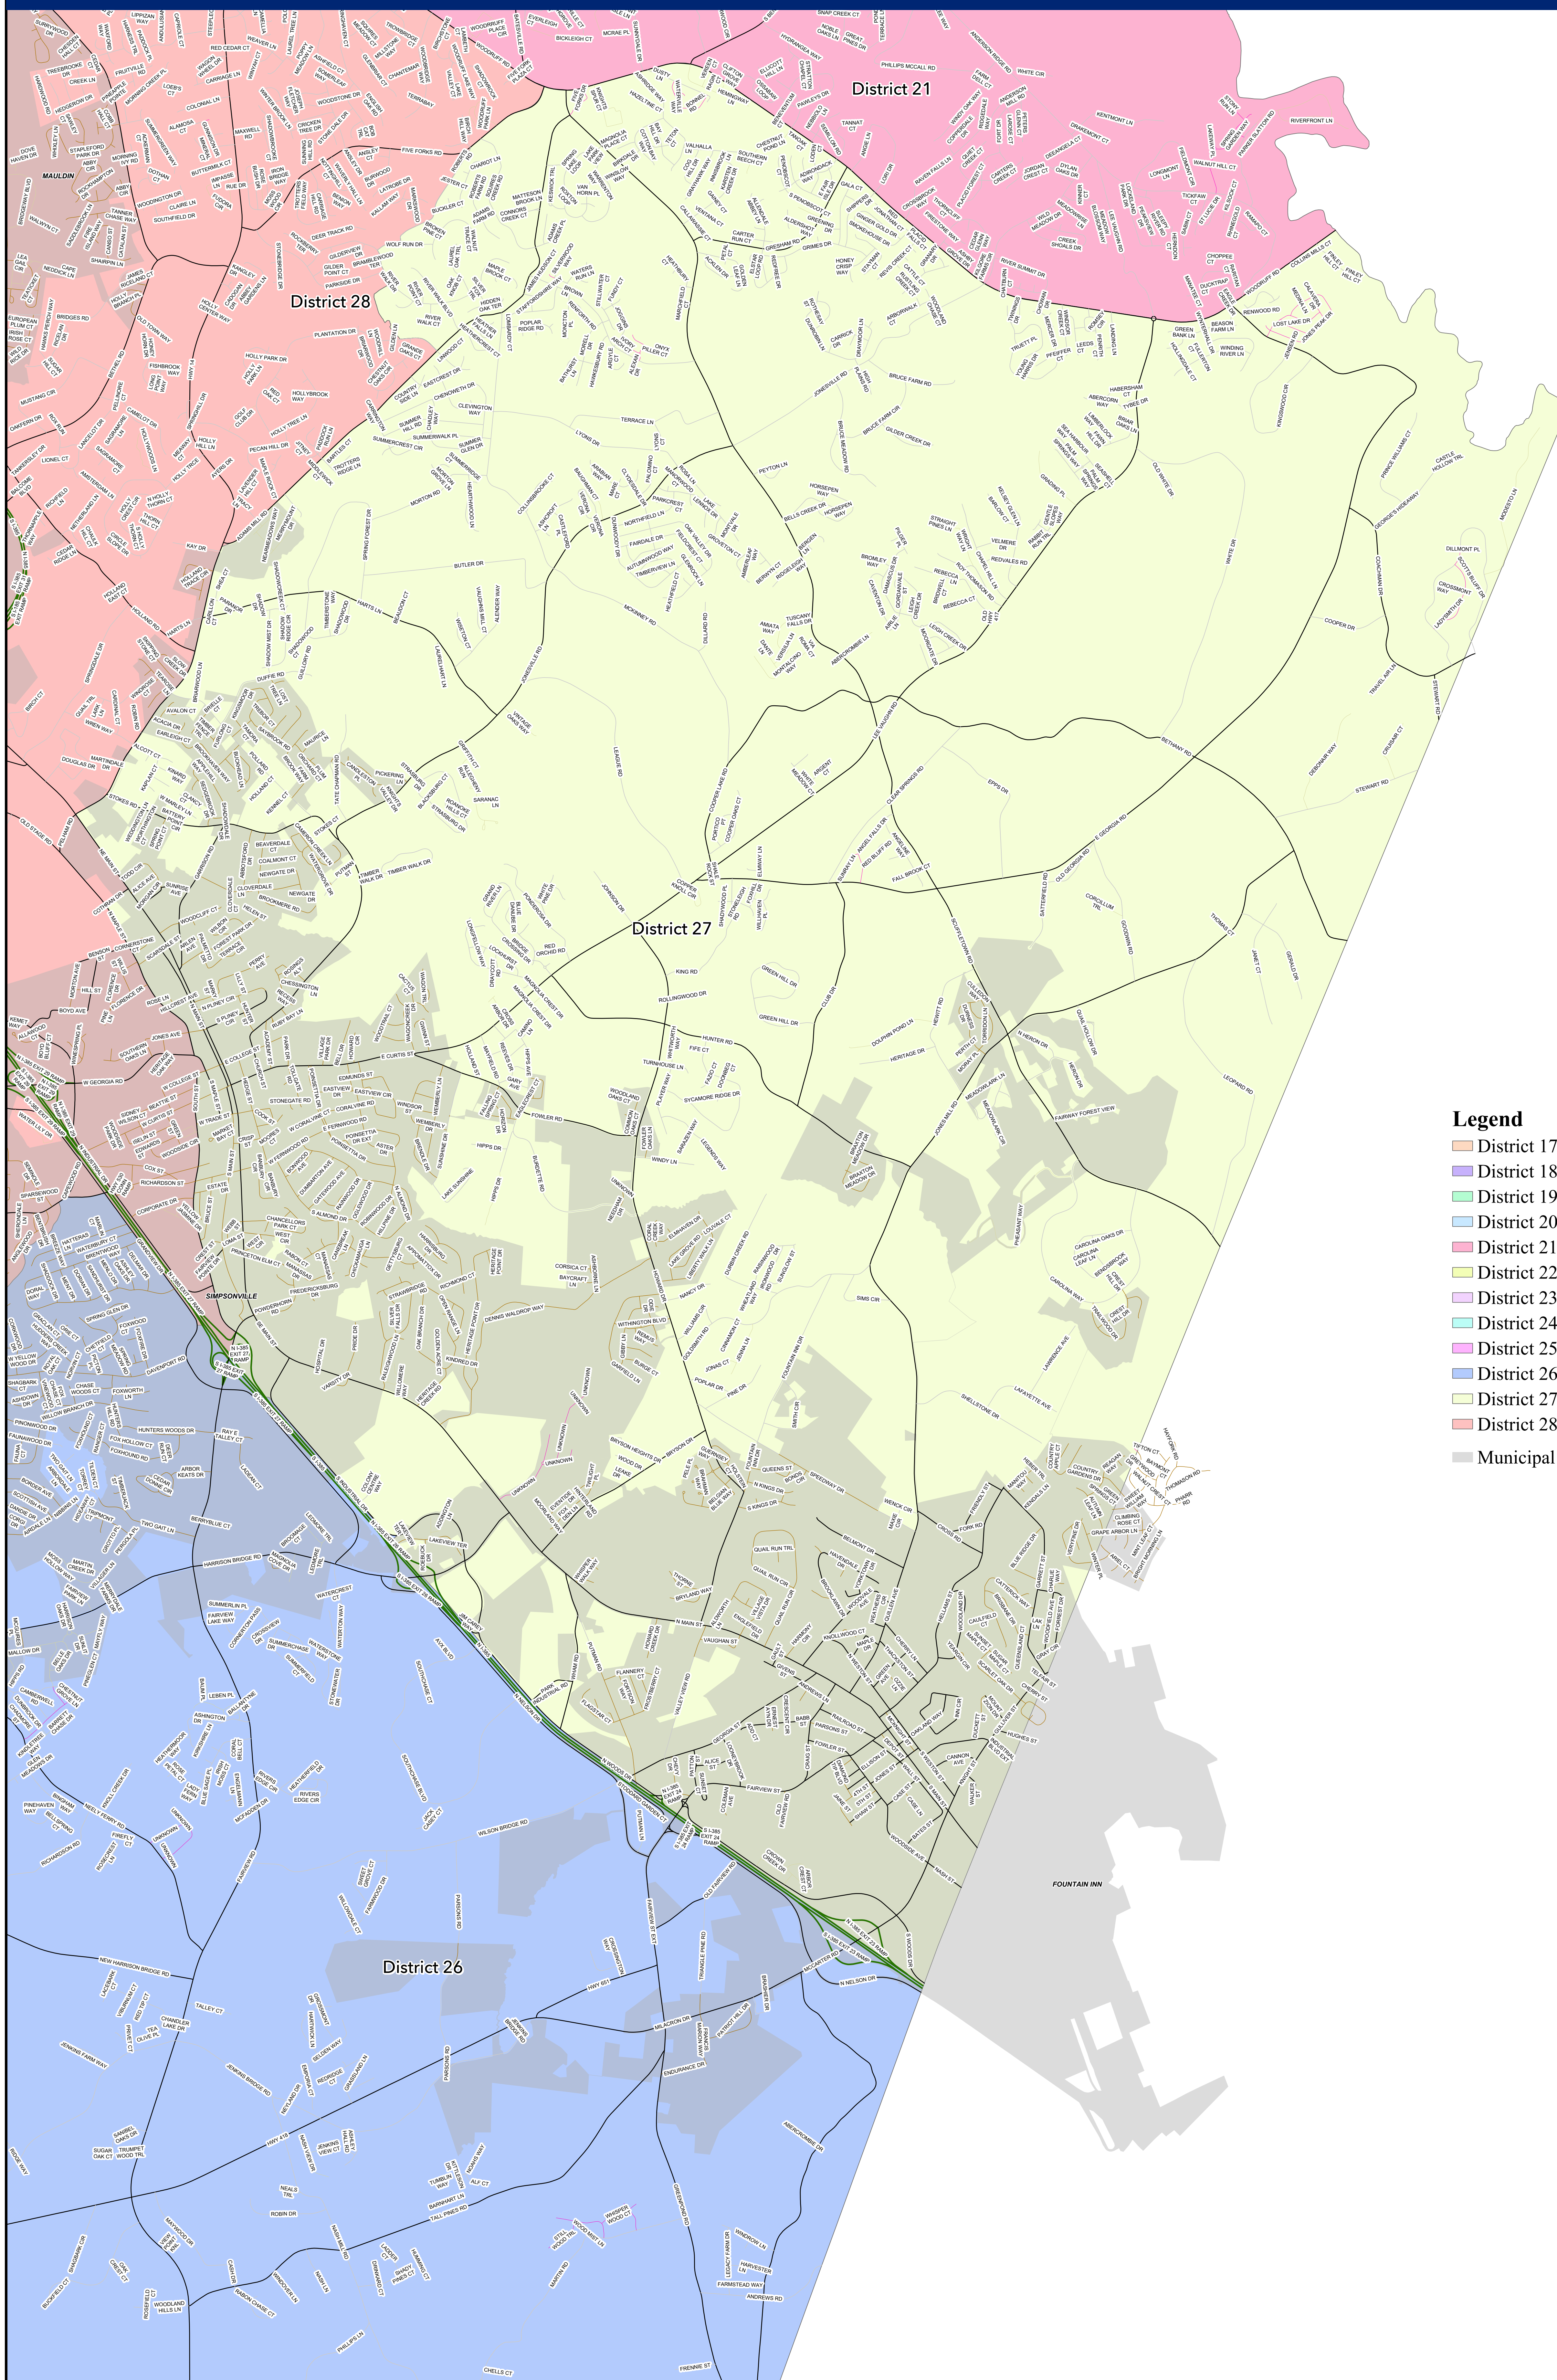

Proposed County Council District 27 - Greenville County, South Carolina

01-18-2022

Legend

- District 17
- District 18
- District 19
- District 20
- District 21
- District 22
- District 23
- District 24
- District 25
- District 26
- District 27
- District 28
- Municipal Boundary

0 0.15 0.3 0.6 0.9 1.2 Miles

January 14, 2022

Copyright 2022