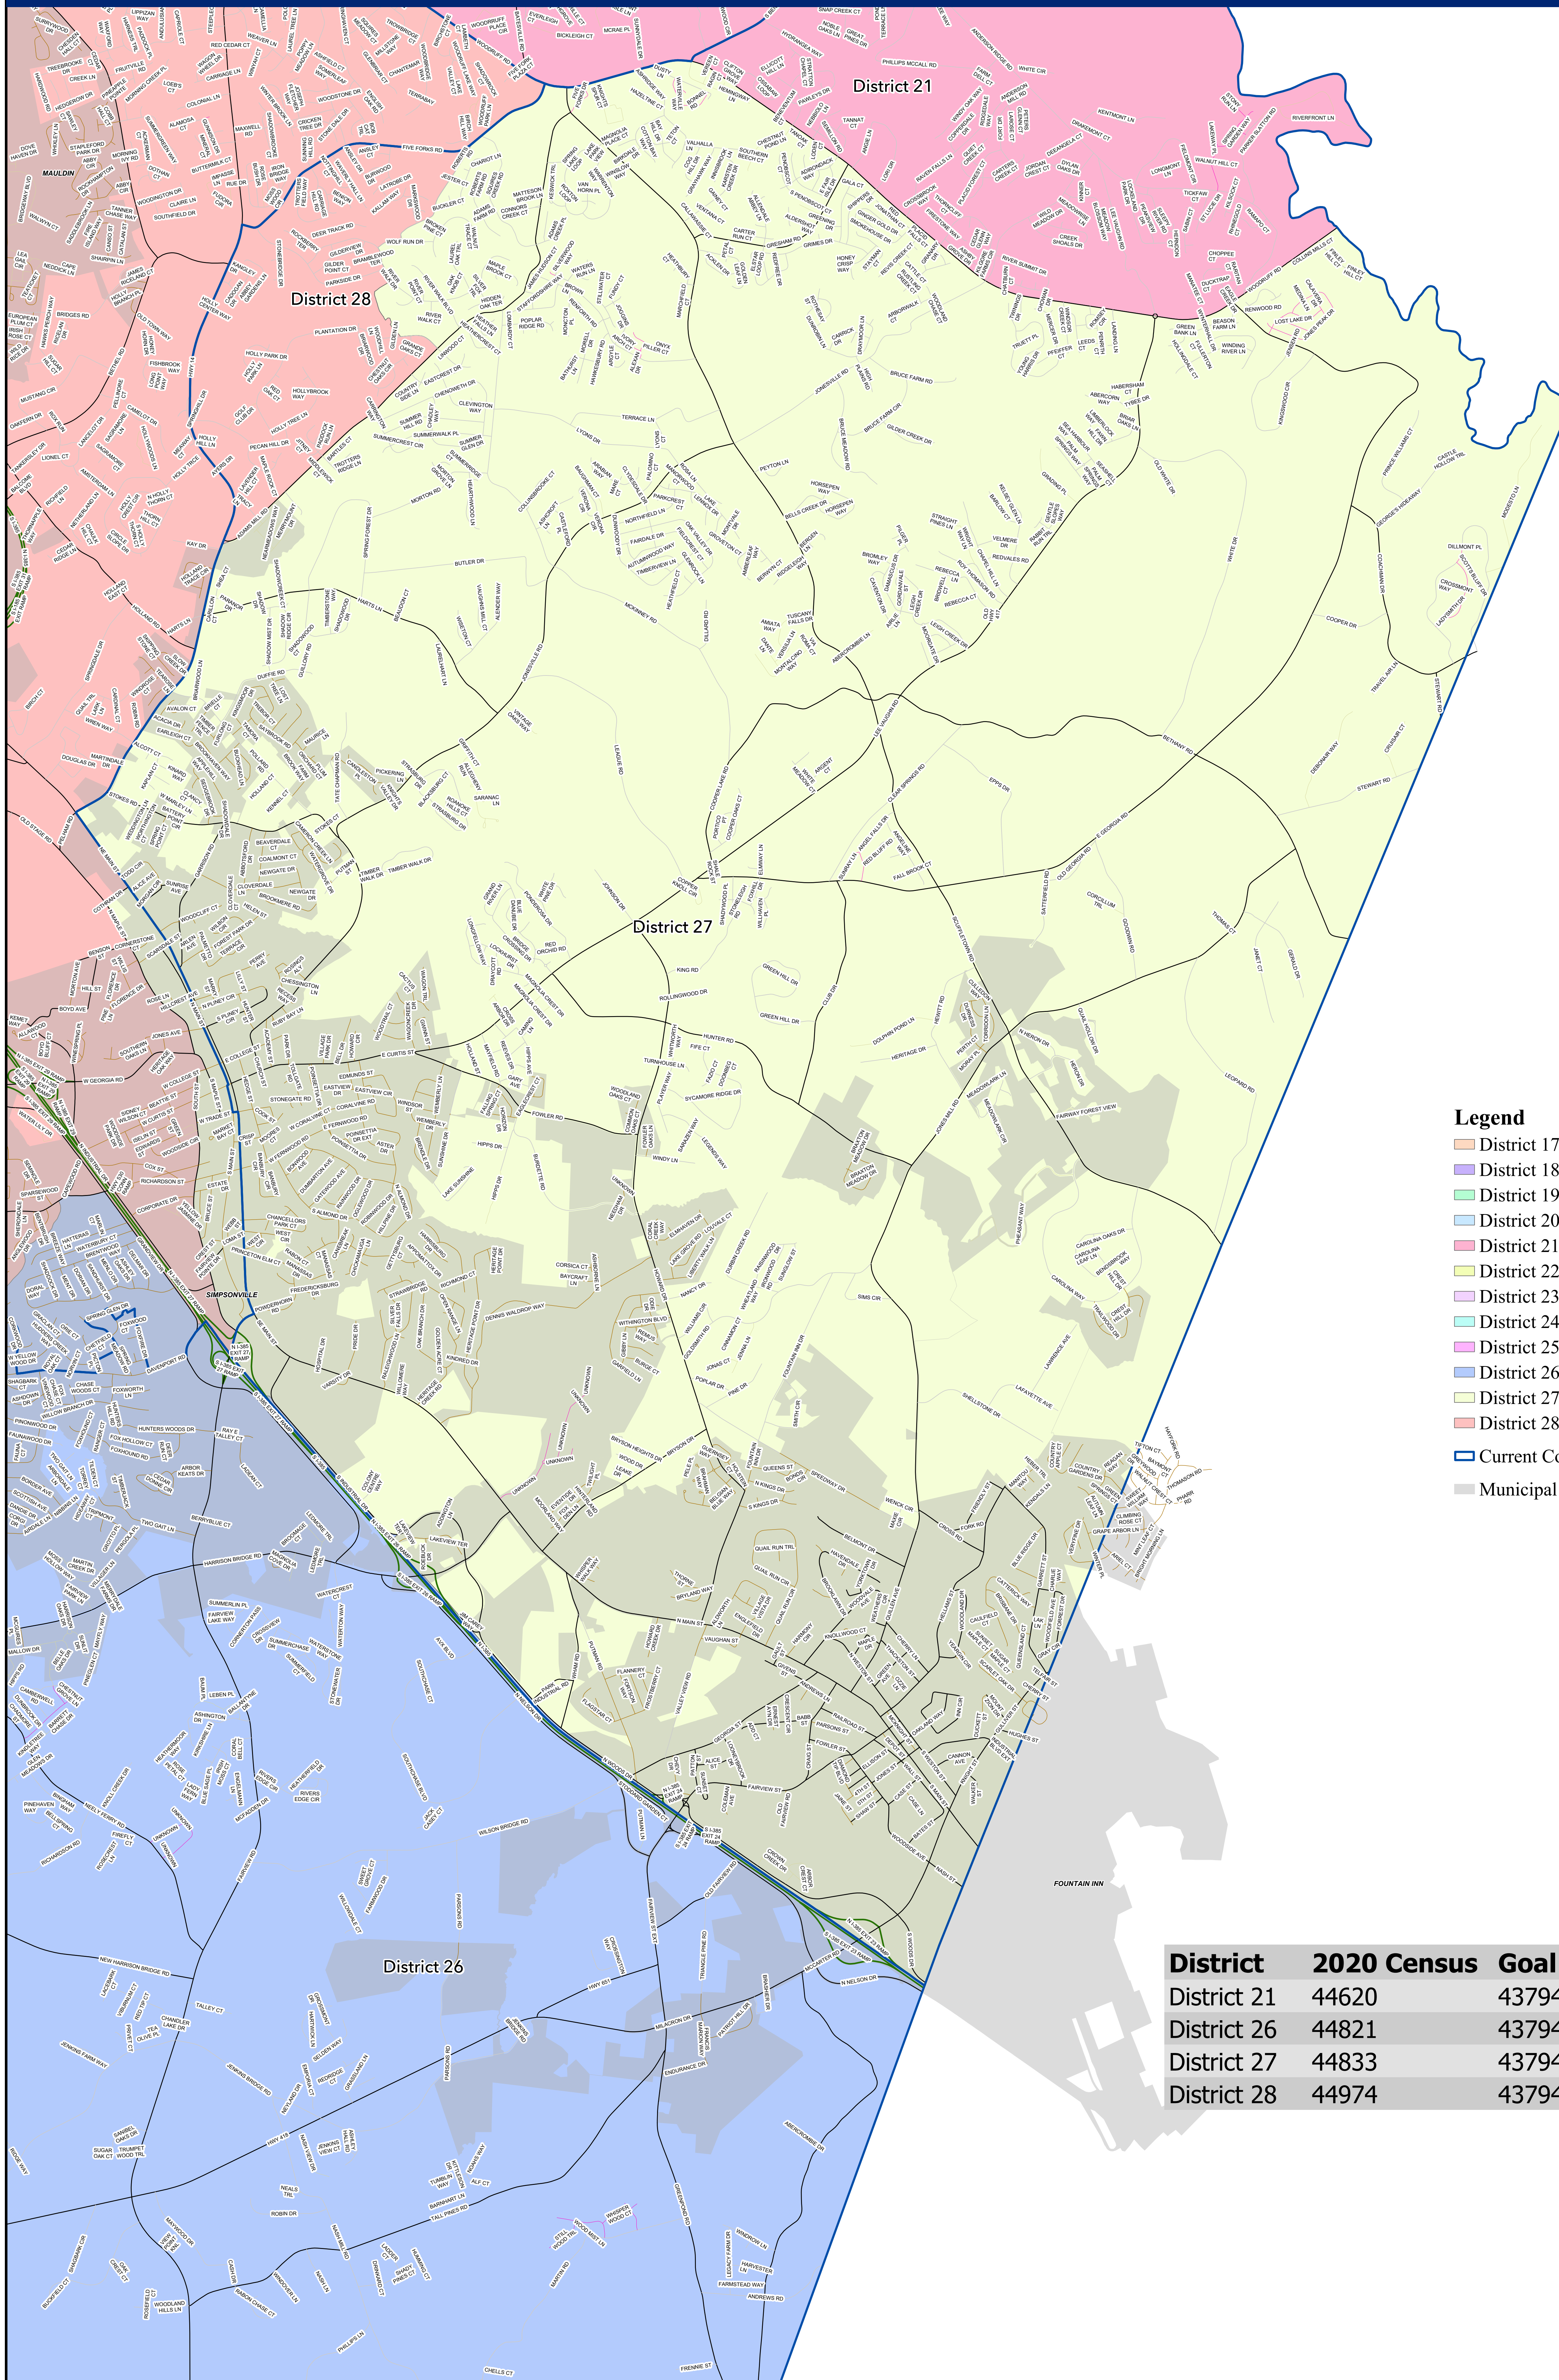

Proposed County Council District 27 - Greenville County, South Carolina

01-13-2022

Legend

- District 17
- District 18
- District 19
- District 20
- District 21
- District 22
- District 23
- District 24
- District 25
- District 26
- District 27
- District 28
- Current County Council District
- Municipal Boundary

District	2020 Census	Goal	Over/Under	% Deviation
District 21	44620	43794	826	1.89
District 26	44821	43794	1027	2.35
District 27	44833	43794	1039	2.37
District 28	44974	43794	1180	2.69

January 12, 2022

This map is not a land survey and is for general reference purposes only. Greenville County expressly disclaims responsibility for damages or liability that may arise from the use of this map.