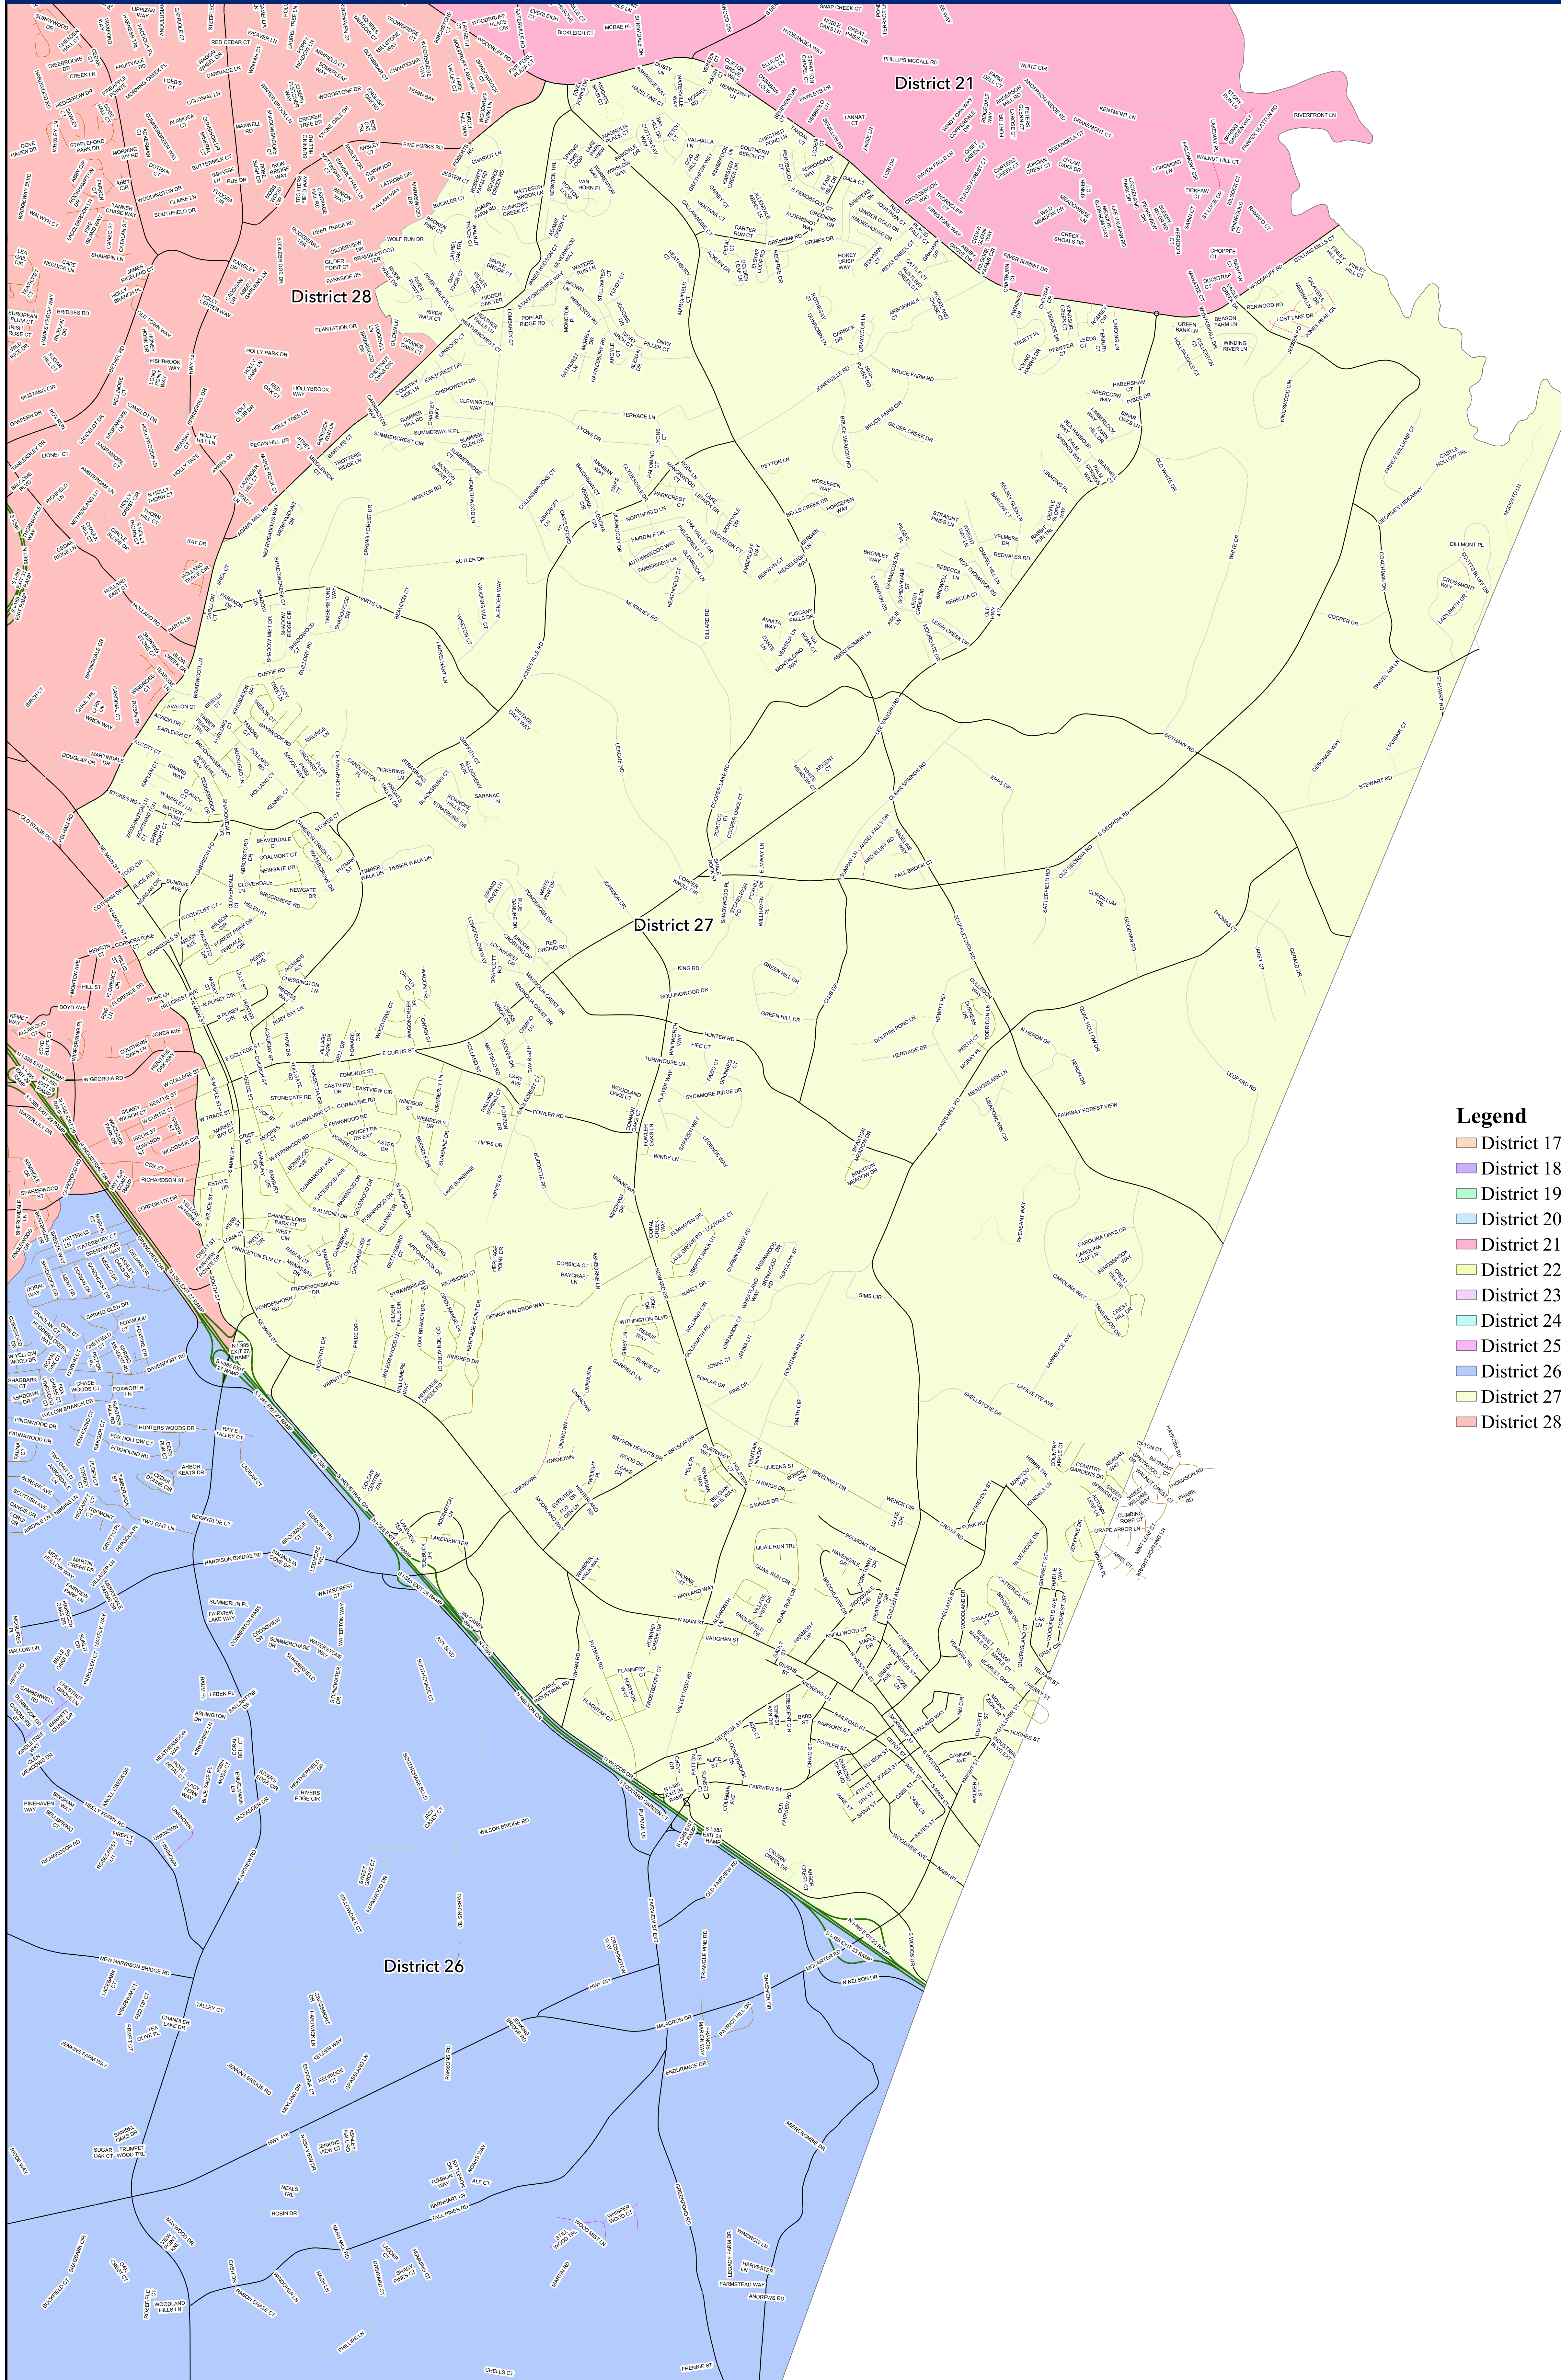

Greenville County Council District 27 - February 1, 2022

As Adopted

Legend

- District 17
- District 18
- District 19
- District 20
- District 21
- District 22
- District 23
- District 24
- District 25
- District 26
- District 27
- District 28

0 0.15 0.3 0.6 0.9 1.2 Miles

February 3, 2022

This map is not a land survey and is for general reference purposes only. Greenville County expressly disclaims responsibility for damages or liability that may arise from the use of this map.