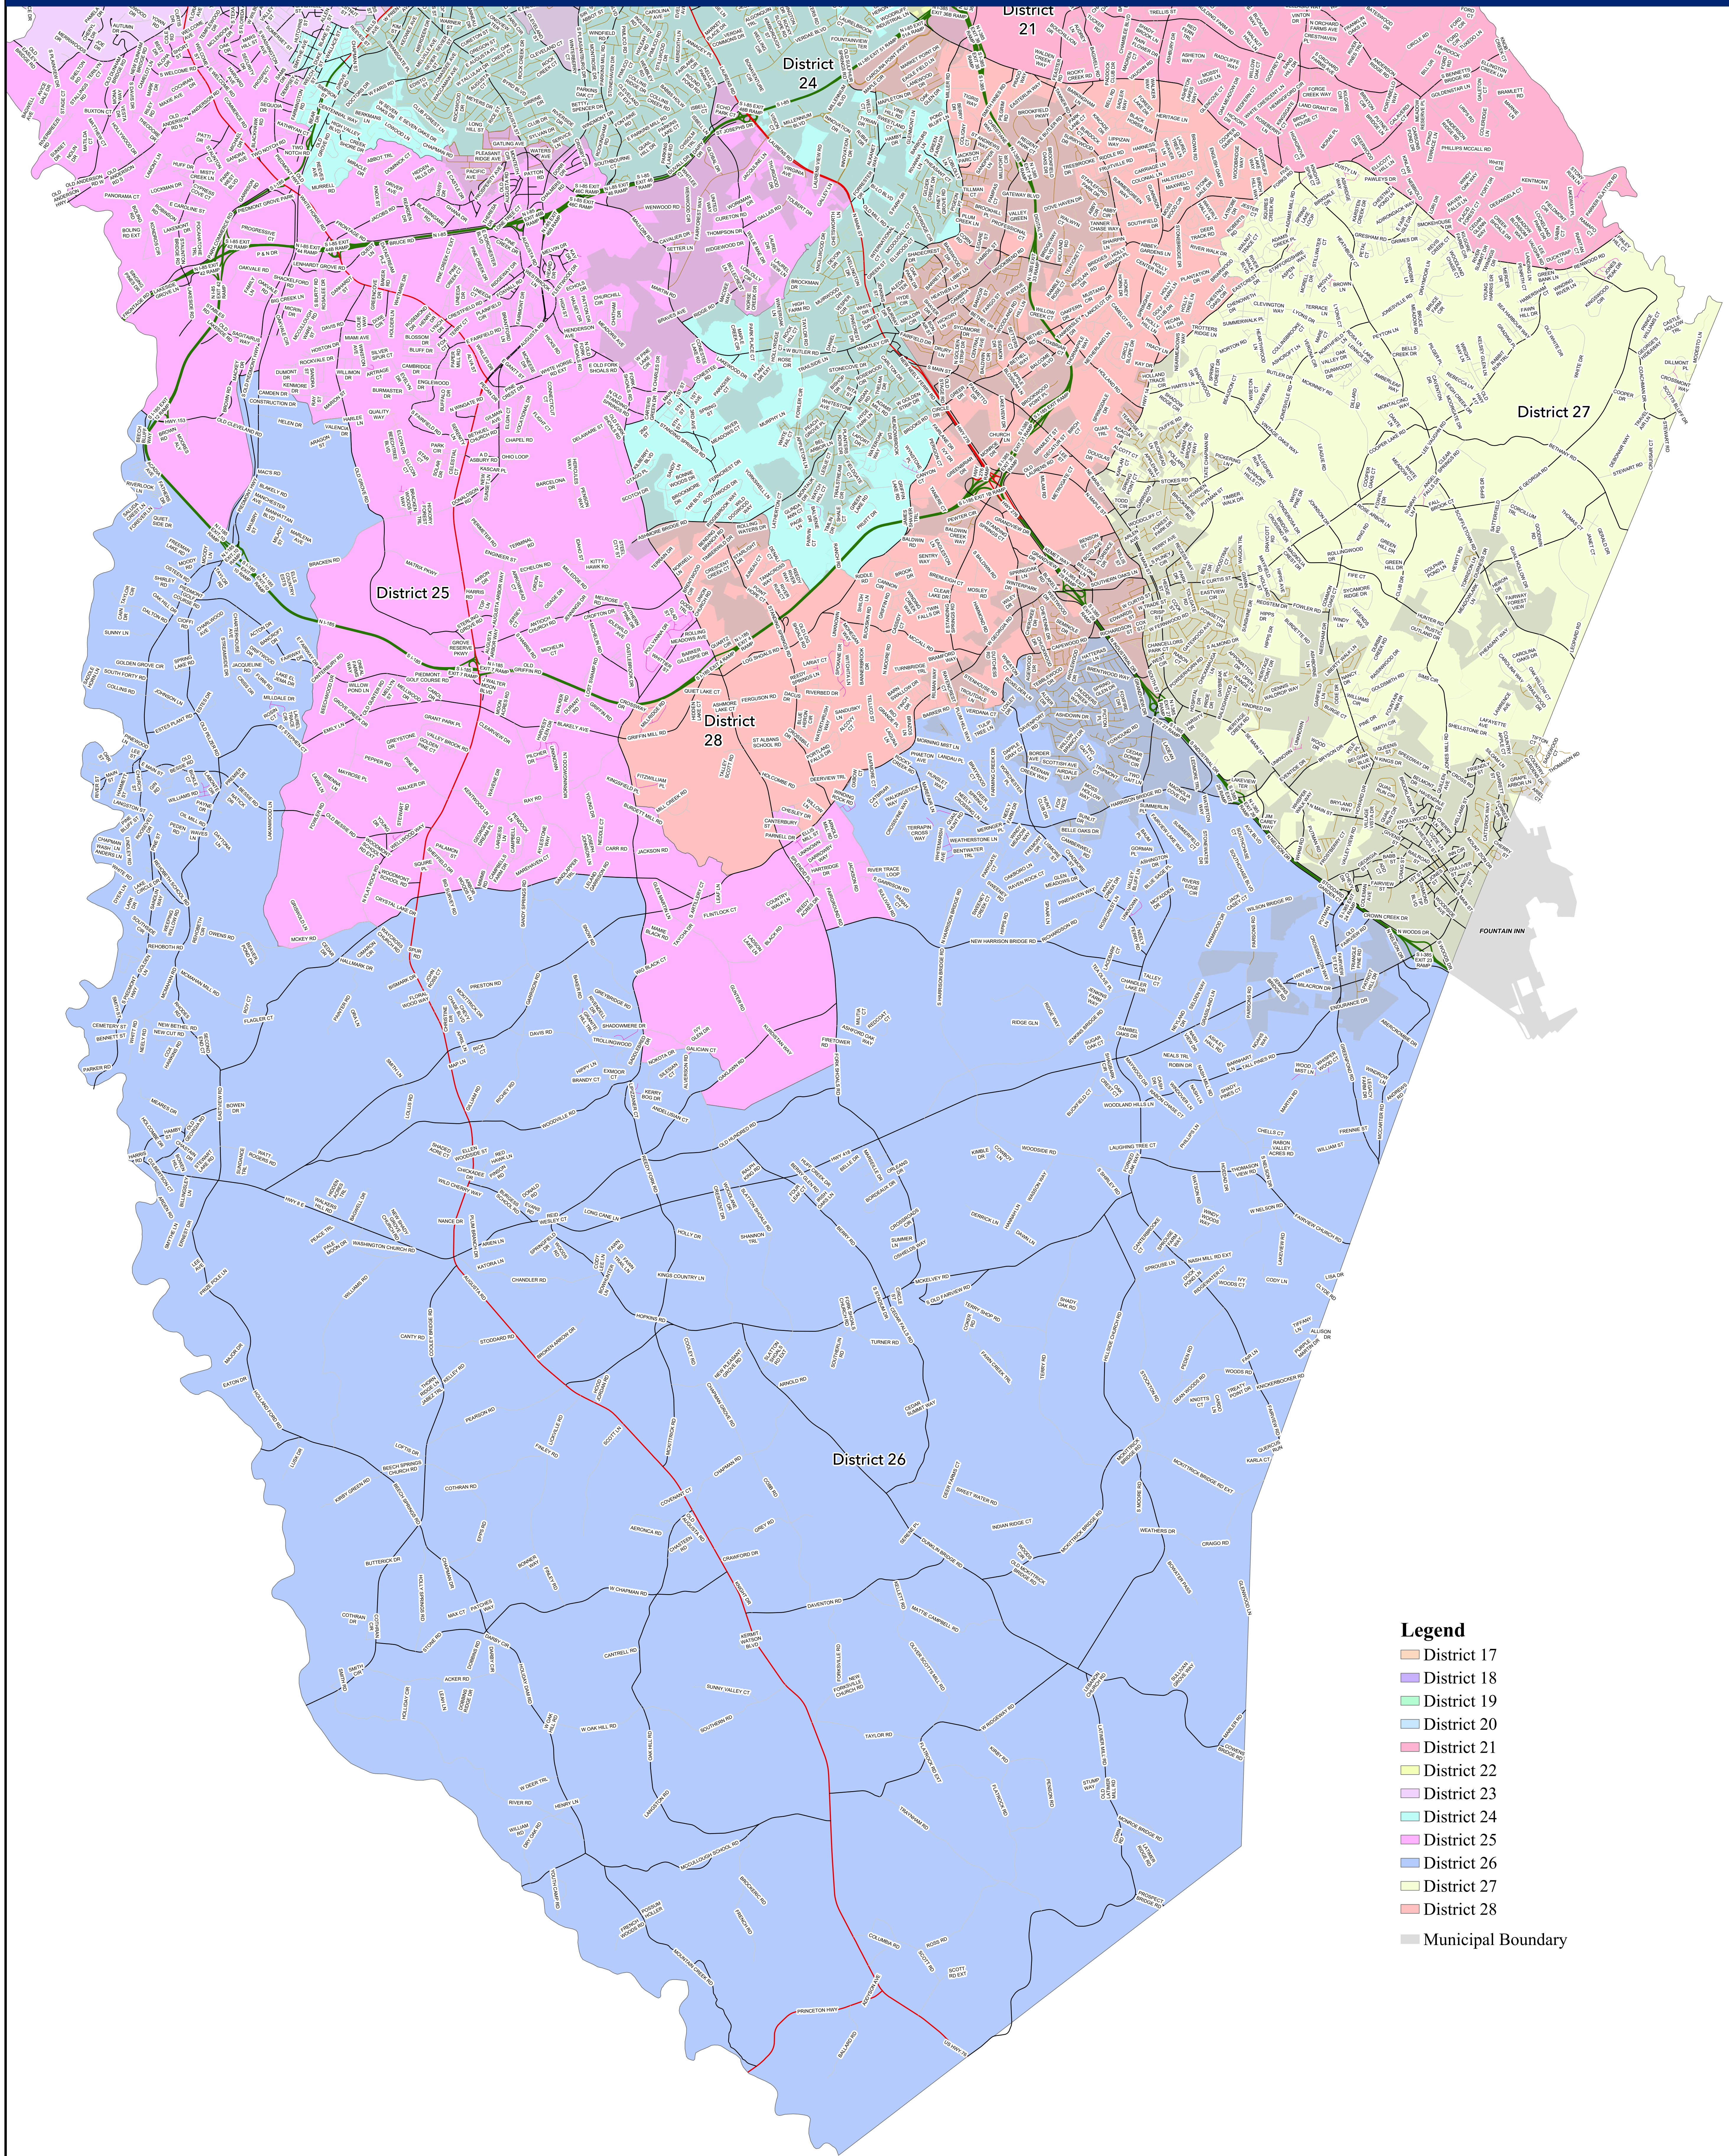

Proposed County Council District 26 - Greenville County, South Carolina

01-18-2022

- Legend**
- District 17
 - District 18
 - District 19
 - District 20
 - District 21
 - District 22
 - District 23
 - District 24
 - District 25
 - District 26
 - District 27
 - District 28
 - Municipal Boundary

0 0.33 0.65 1.3 1.95 2.6 Miles

January 14, 2022

This map is not a land survey and is for general reference purposes only. Greenville County expressly disclaims responsibility for damages or liability that may arise from the use of this map.