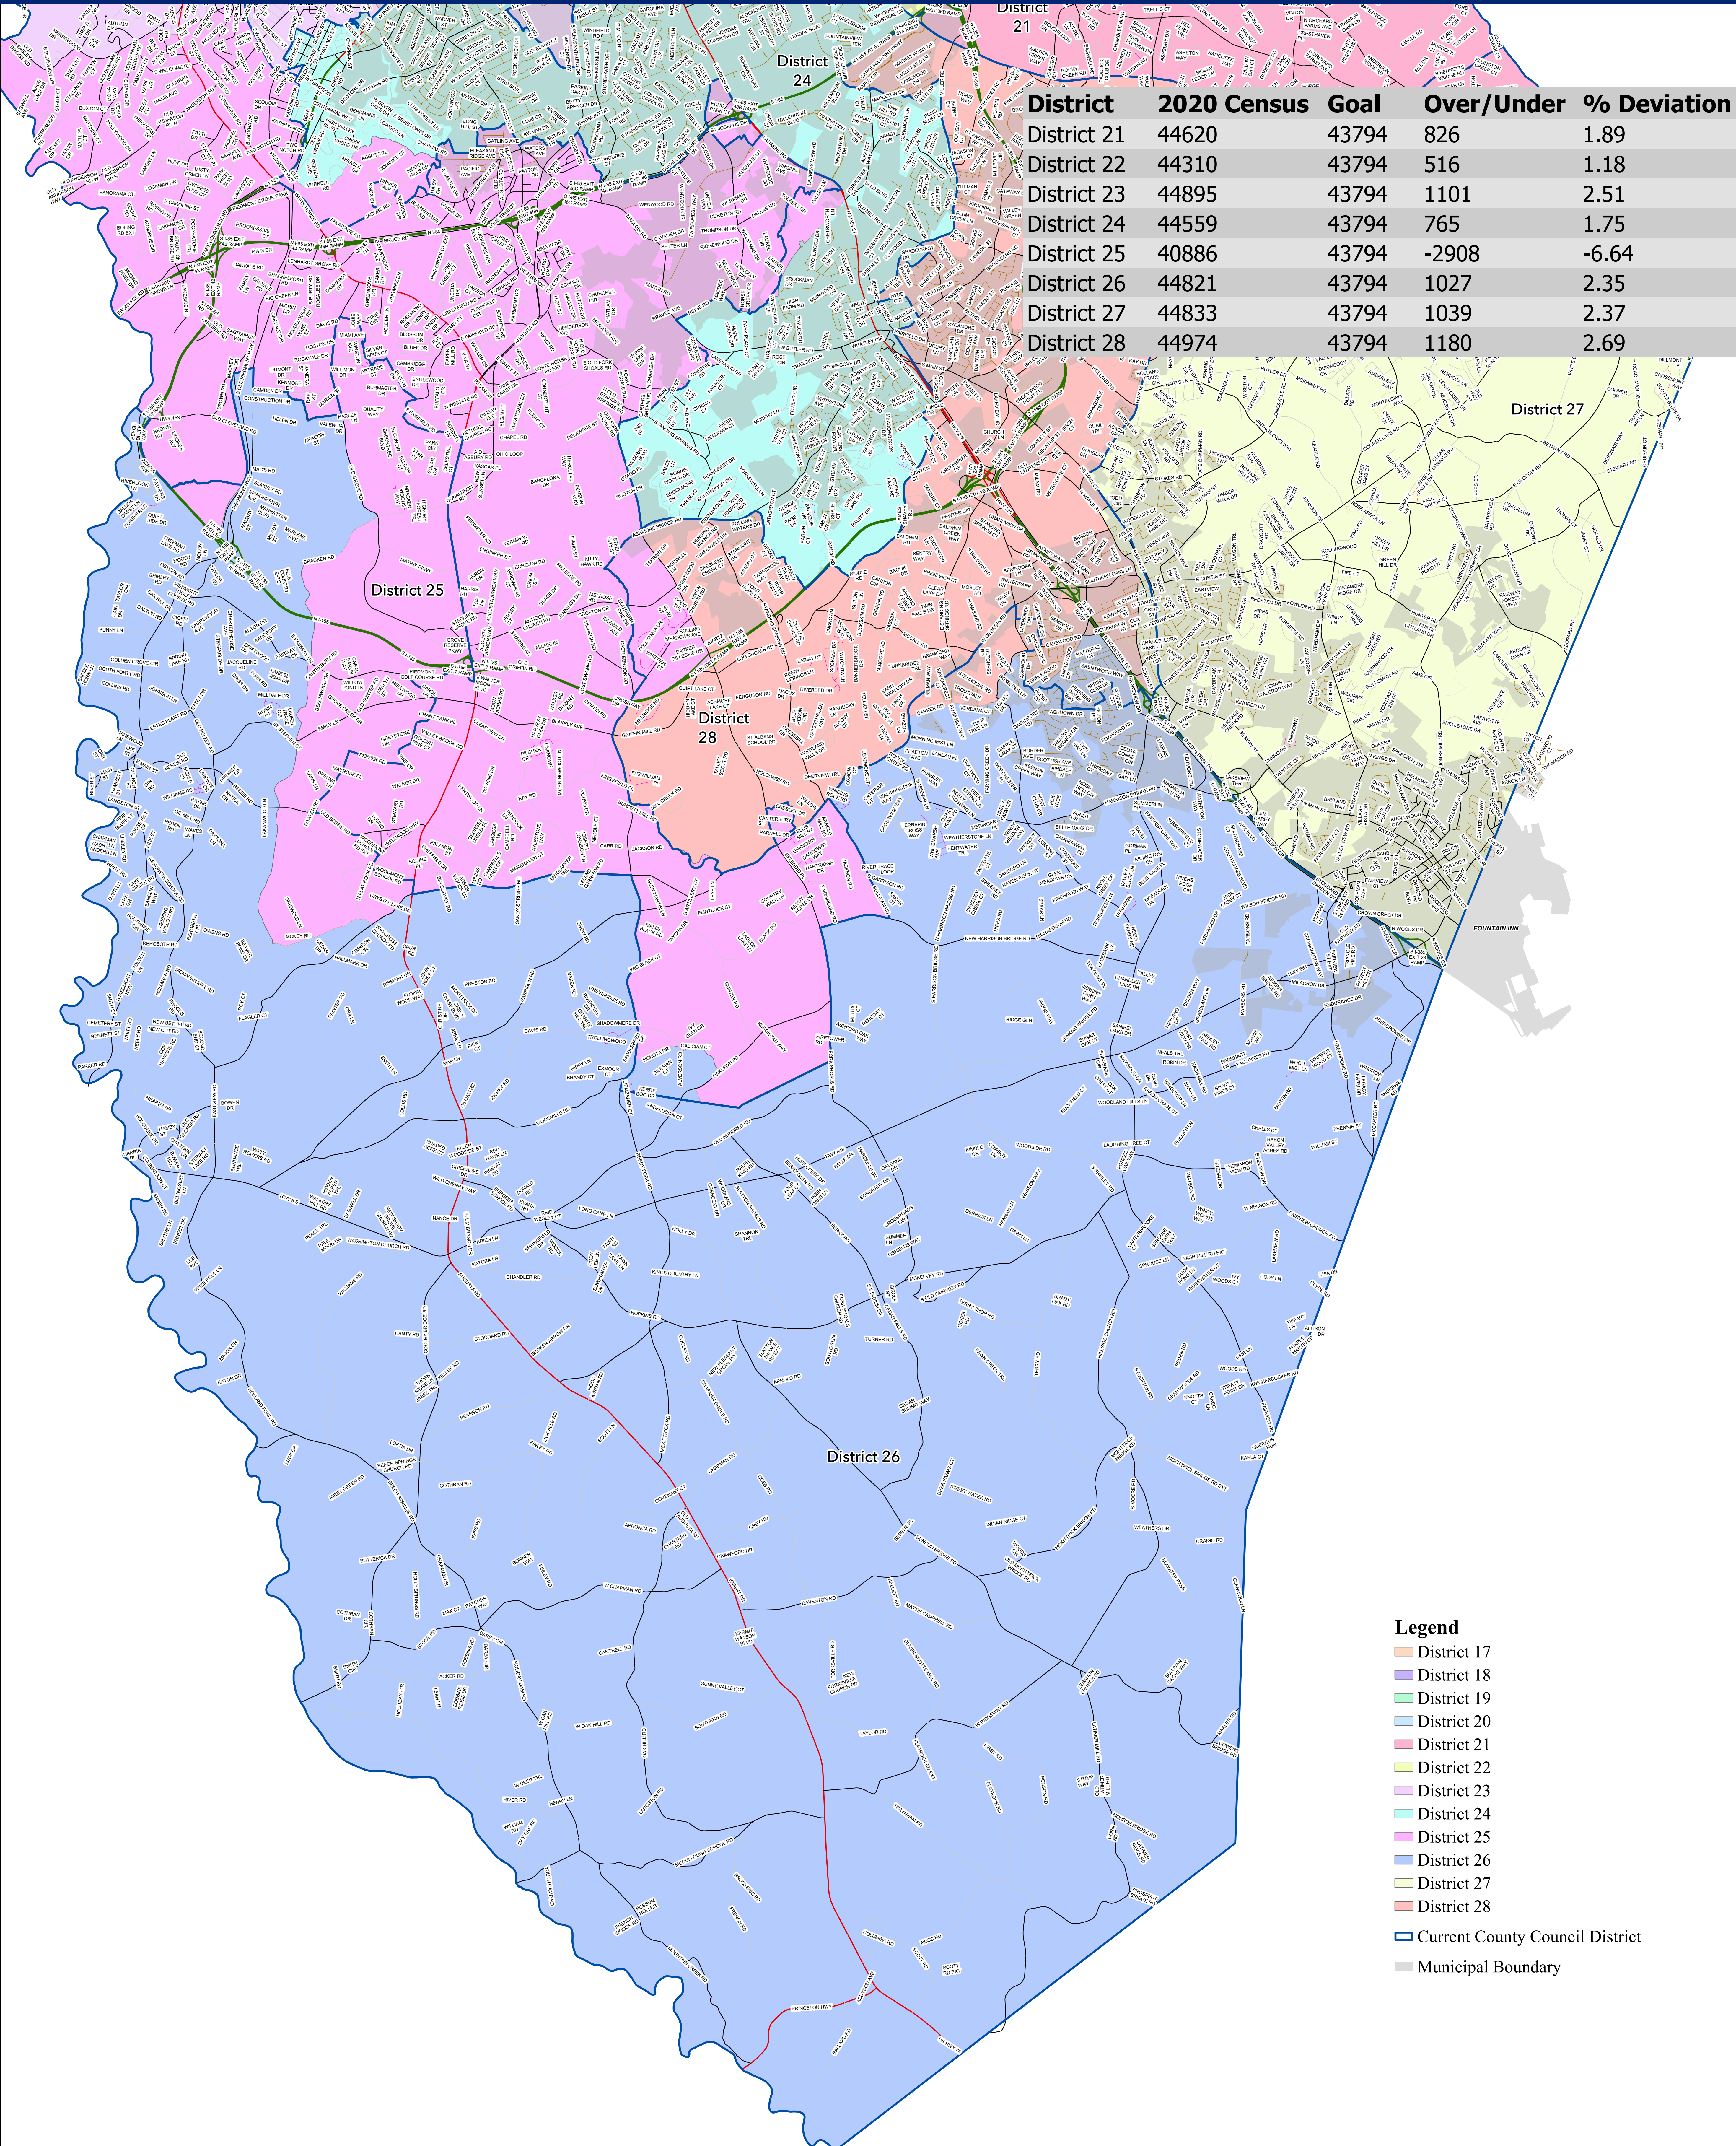

Proposed County Council District 26 - Greenville County, South Carolina

01-13-2022

District	2020 Census	Goal	Over/Under	% Deviation
District 21	44620	43794	826	1.89
District 22	44310	43794	516	1.18
District 23	44895	43794	1101	2.51
District 24	44559	43794	765	1.75
District 25	40886	43794	-2908	-6.64
District 26	44821	43794	1027	2.35
District 27	44833	43794	1039	2.37
District 28	44974	43794	1180	2.69

1. **Legend**
2. District 17
   - District 18
   - District 19
   - District 20
   - District 21
   - District 22
   - District 23
   - District 24
   - District 25
   - District 26
   - District 27
   - District 28
   - Current County Council District
   - Municipal Boundary

January 12, 2022

Copyright 2022