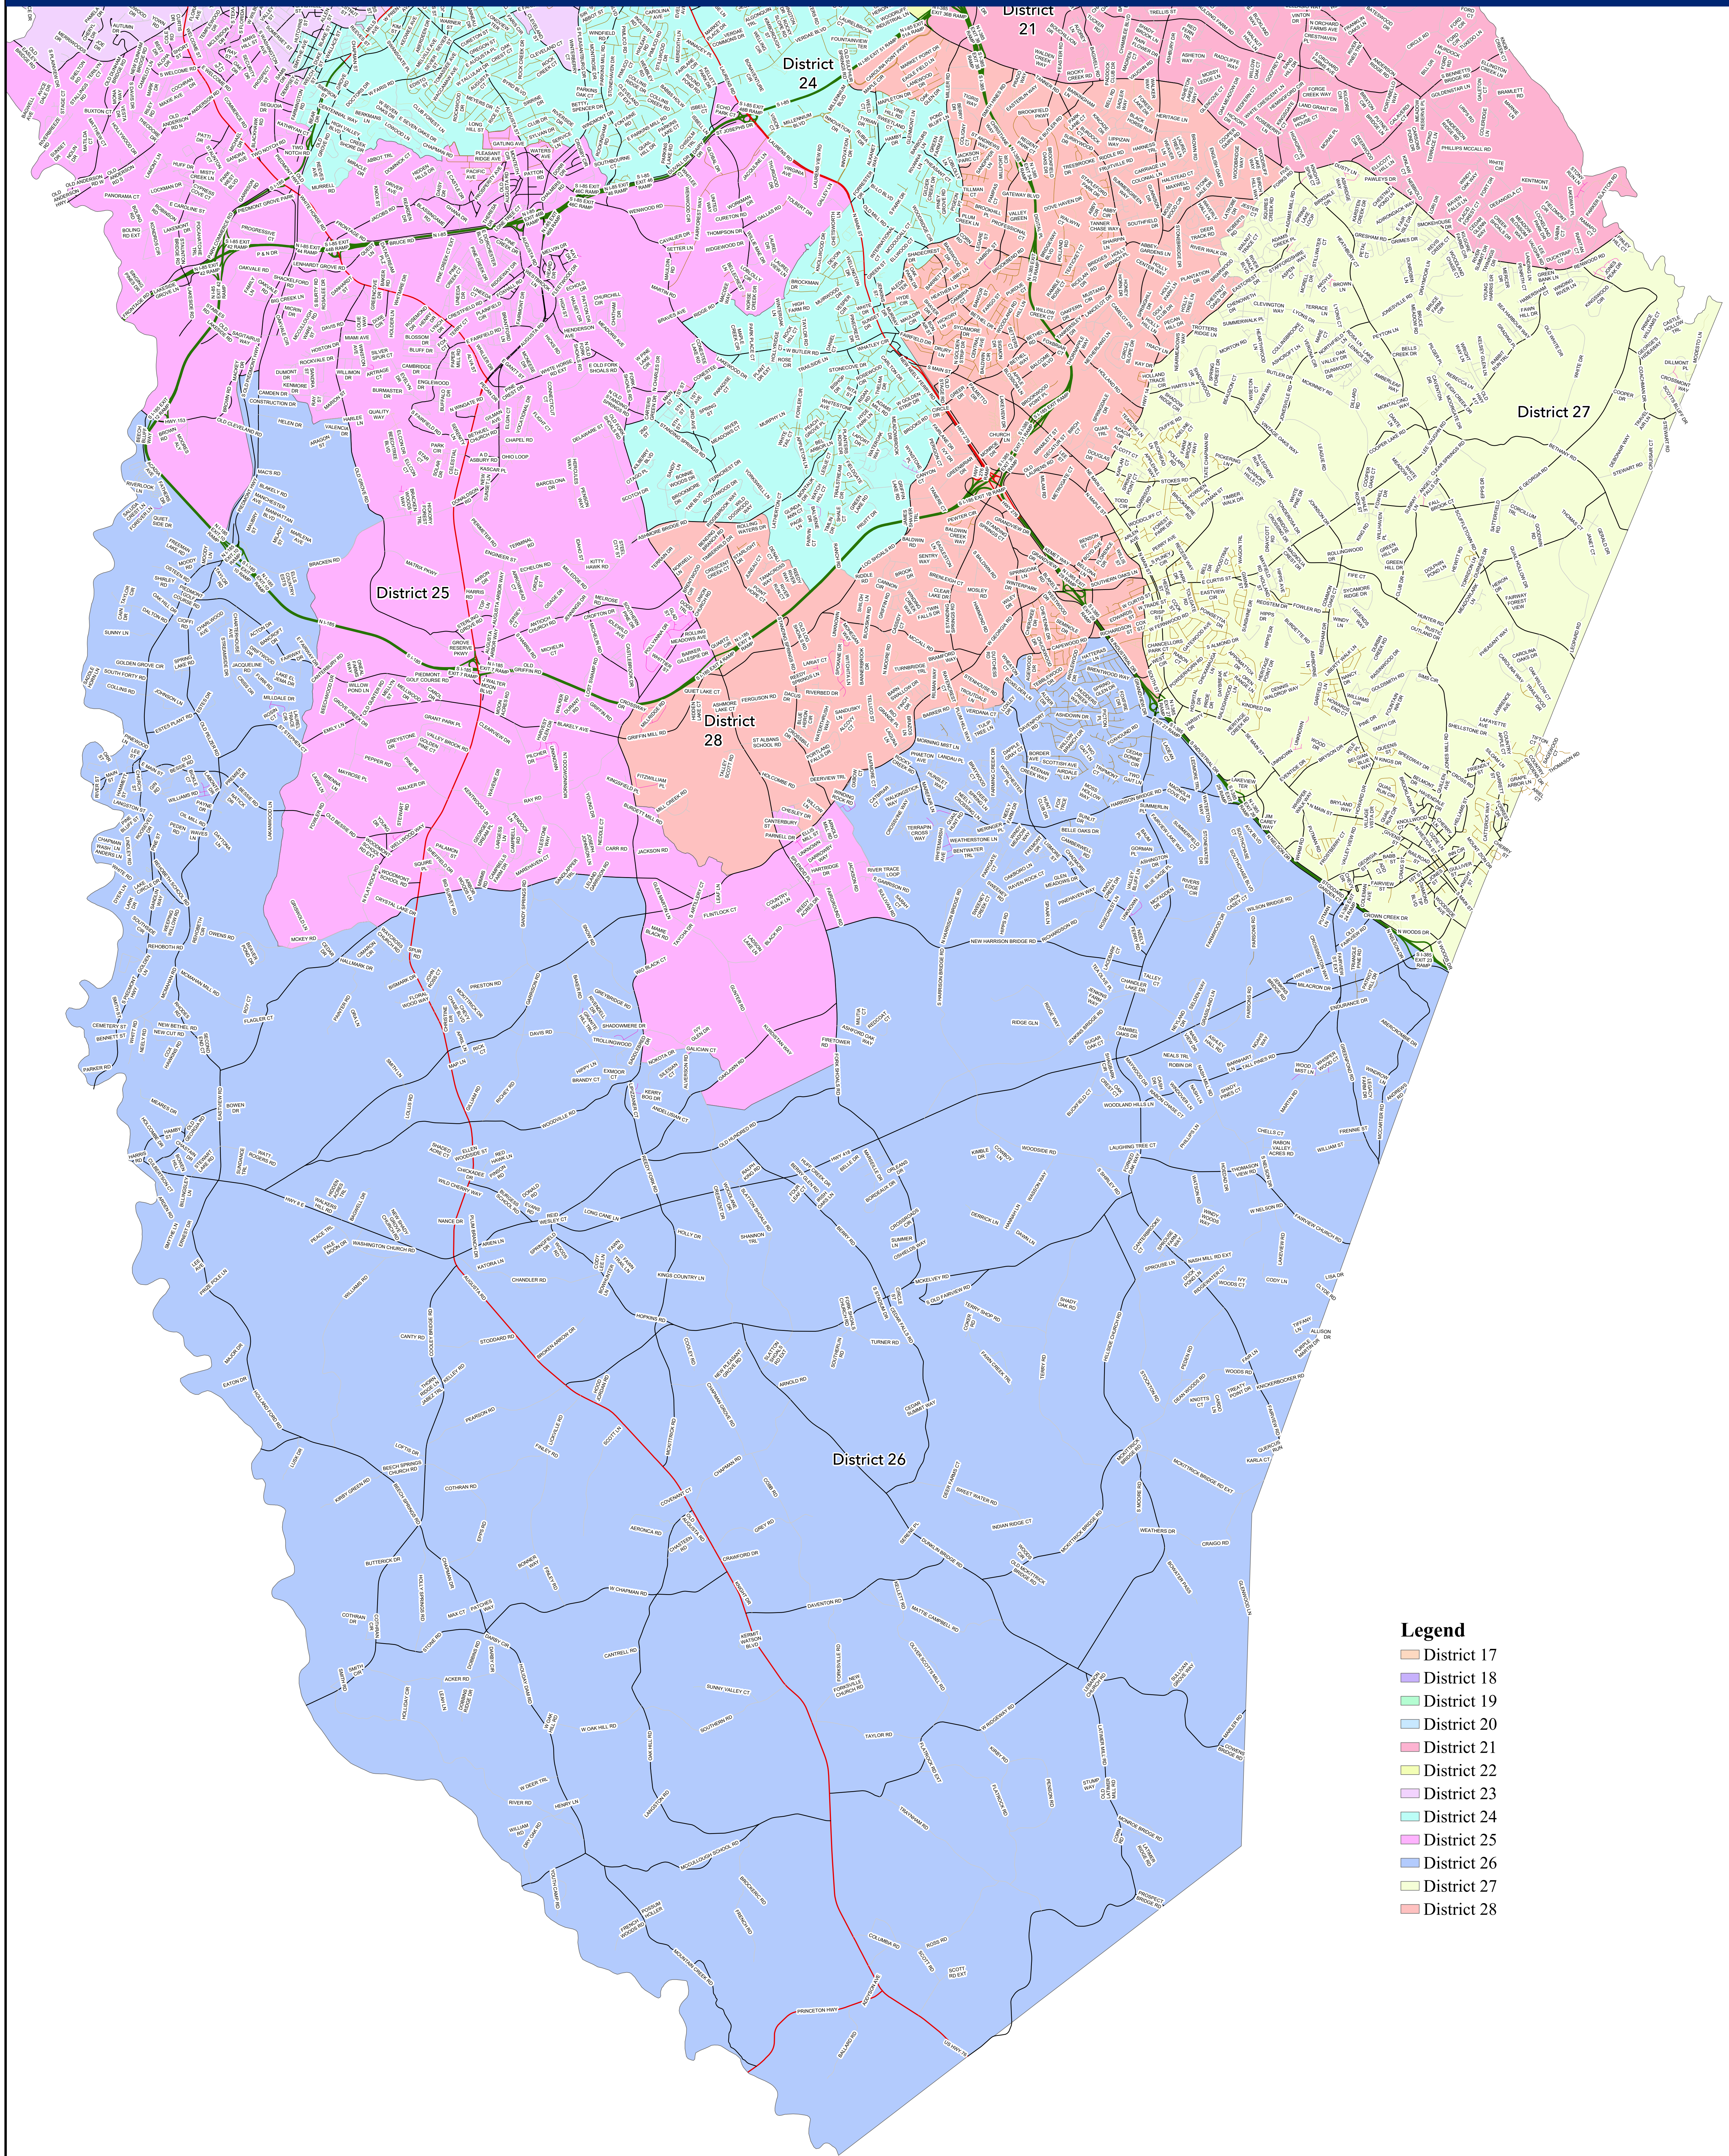

Greenville County Council District 26 - February 1, 2022 As Adopted

Legend

- District 17
- District 18
- District 19
- District 20
- District 21
- District 22
- District 23
- District 24
- District 25
- District 26
- District 27
- District 28

0 0.33 0.65 1.3 1.95 2.6 Miles

February 3, 2022

This map is not a land survey and is for general reference purposes only. Greenville County expressly disclaims responsibility for damages or liability that may arise from the use of this map.