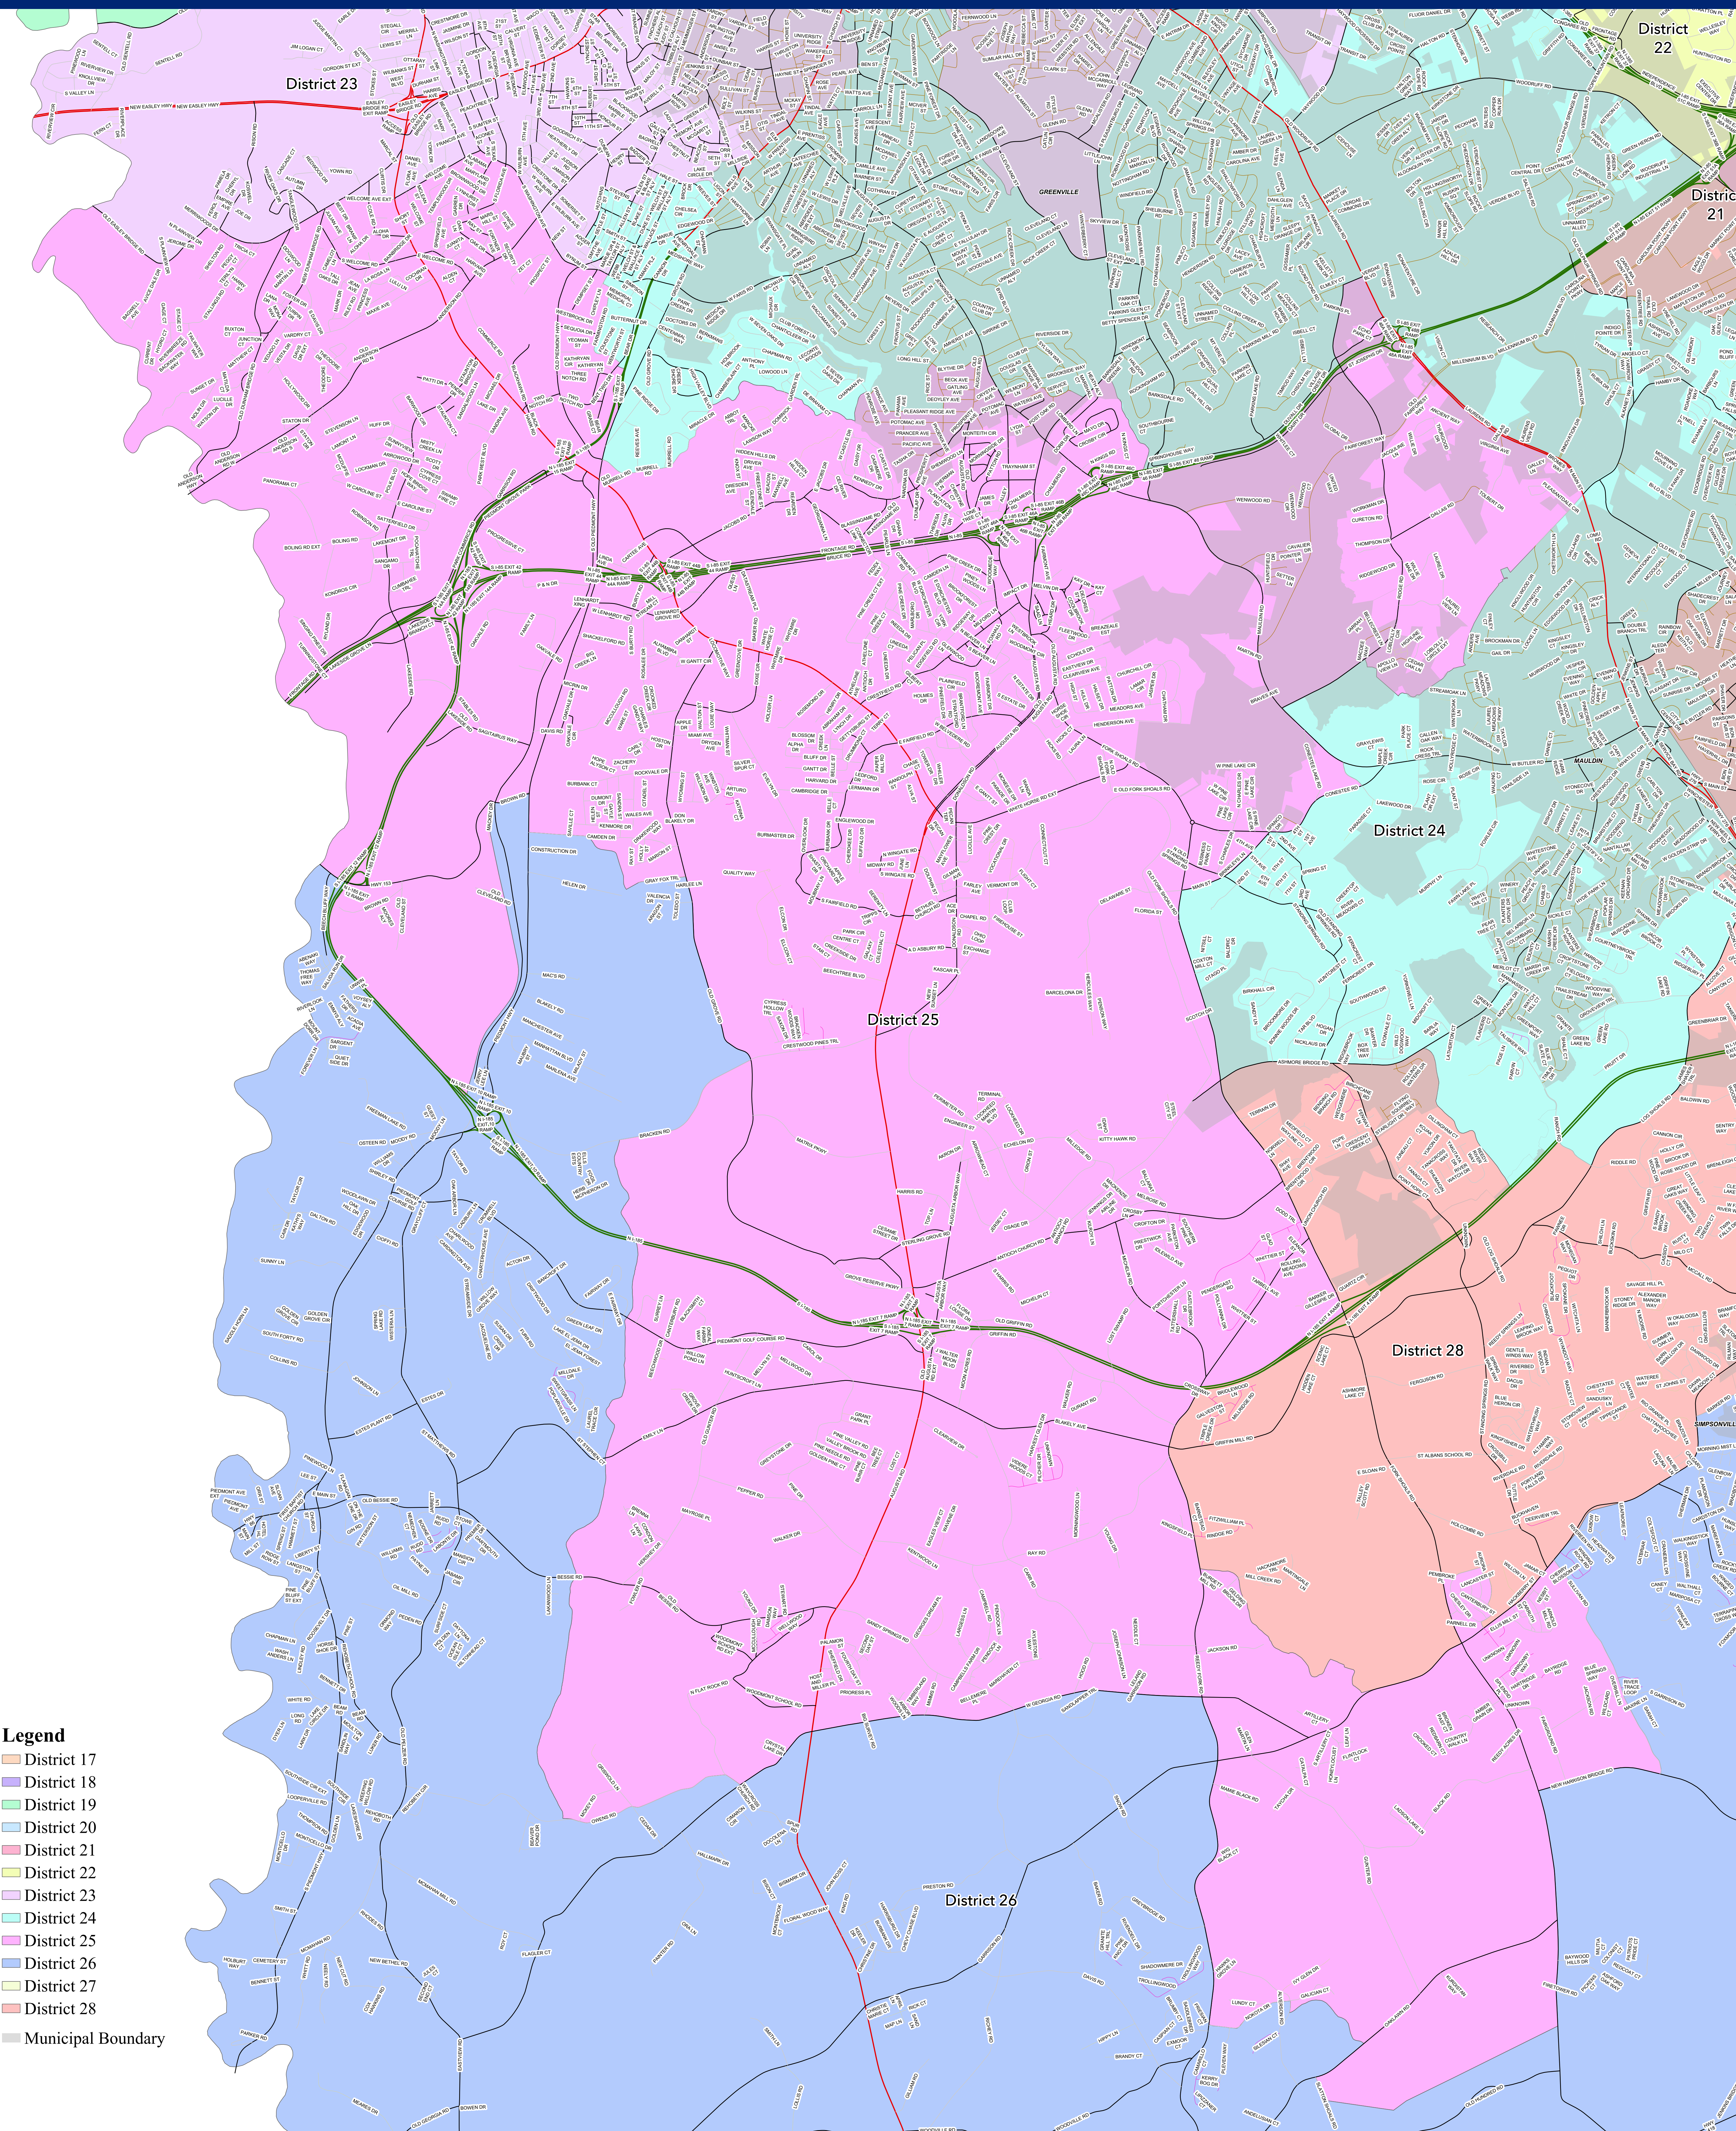

Proposed County Council District 25 - Greenville County, South Carolina

01-18-2022

1. **Legend**
2. District 17
   - District 18
   - District 19
   - District 20
   - District 21
   - District 22
   - District 23
   - District 24
   - District 25
   - District 26
   - District 27
   - District 28
   - Municipal Boundary

0 0.17 0.35 0.7 1.05 1.4 Miles

January 14, 2022

Copyright 2022