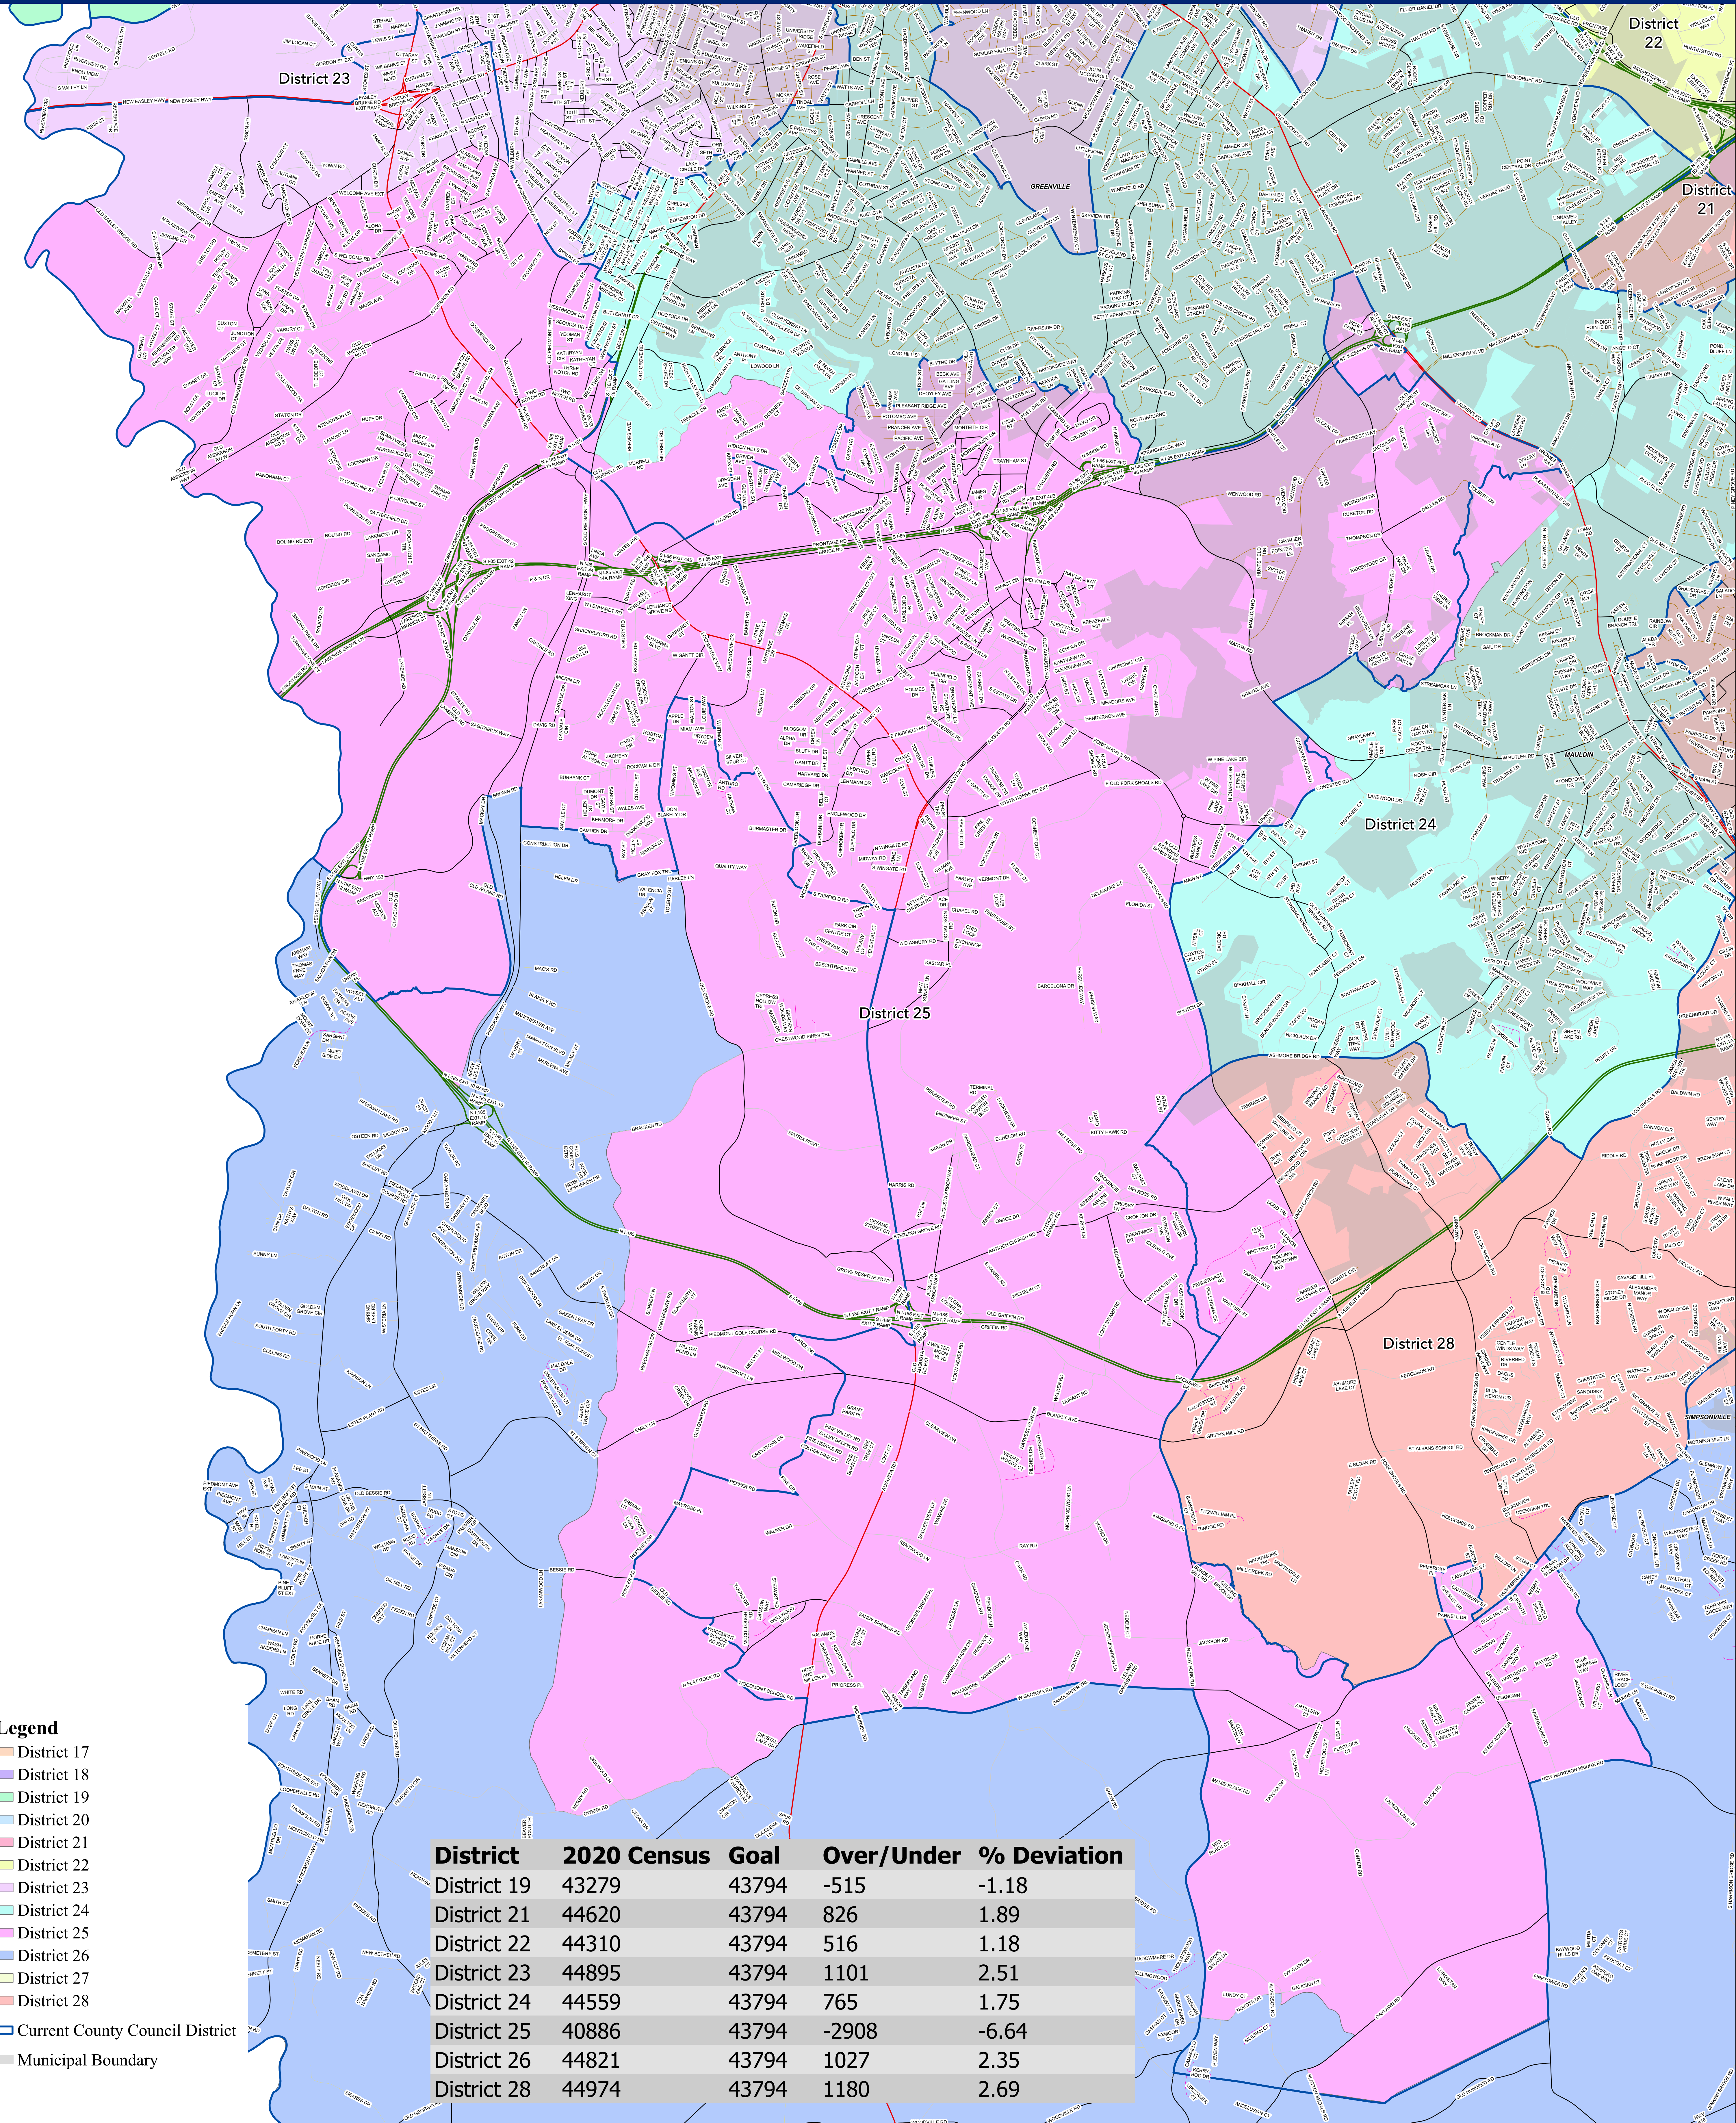

Proposed County Council District 25 - Greenville County, South Carolina

01-13-2022

District	2020 Census	Goal	Over/Under	% Deviation
District 19	43279	43794	-515	-1.18
District 21	44620	43794	826	1.89
District 22	44310	43794	516	1.18
District 23	44895	43794	1101	2.51
District 24	44559	43794	765	1.75
District 25	40886	43794	-2908	-6.64
District 26	44821	43794	1027	2.35
District 28	44974	43794	1180	2.69

1. **Legend**
2. District 17
   - District 18
   - District 19
   - District 20
   - District 21
   - District 22
   - District 23
   - District 24
   - District 25
   - District 26
   - District 27
   - District 28
   - ▬ Current County Council District
   - ▬ Municipal Boundary

0 0.17 0.35 0.7 1.05 1.4 Miles

January 12, 2022

Copyright 2022