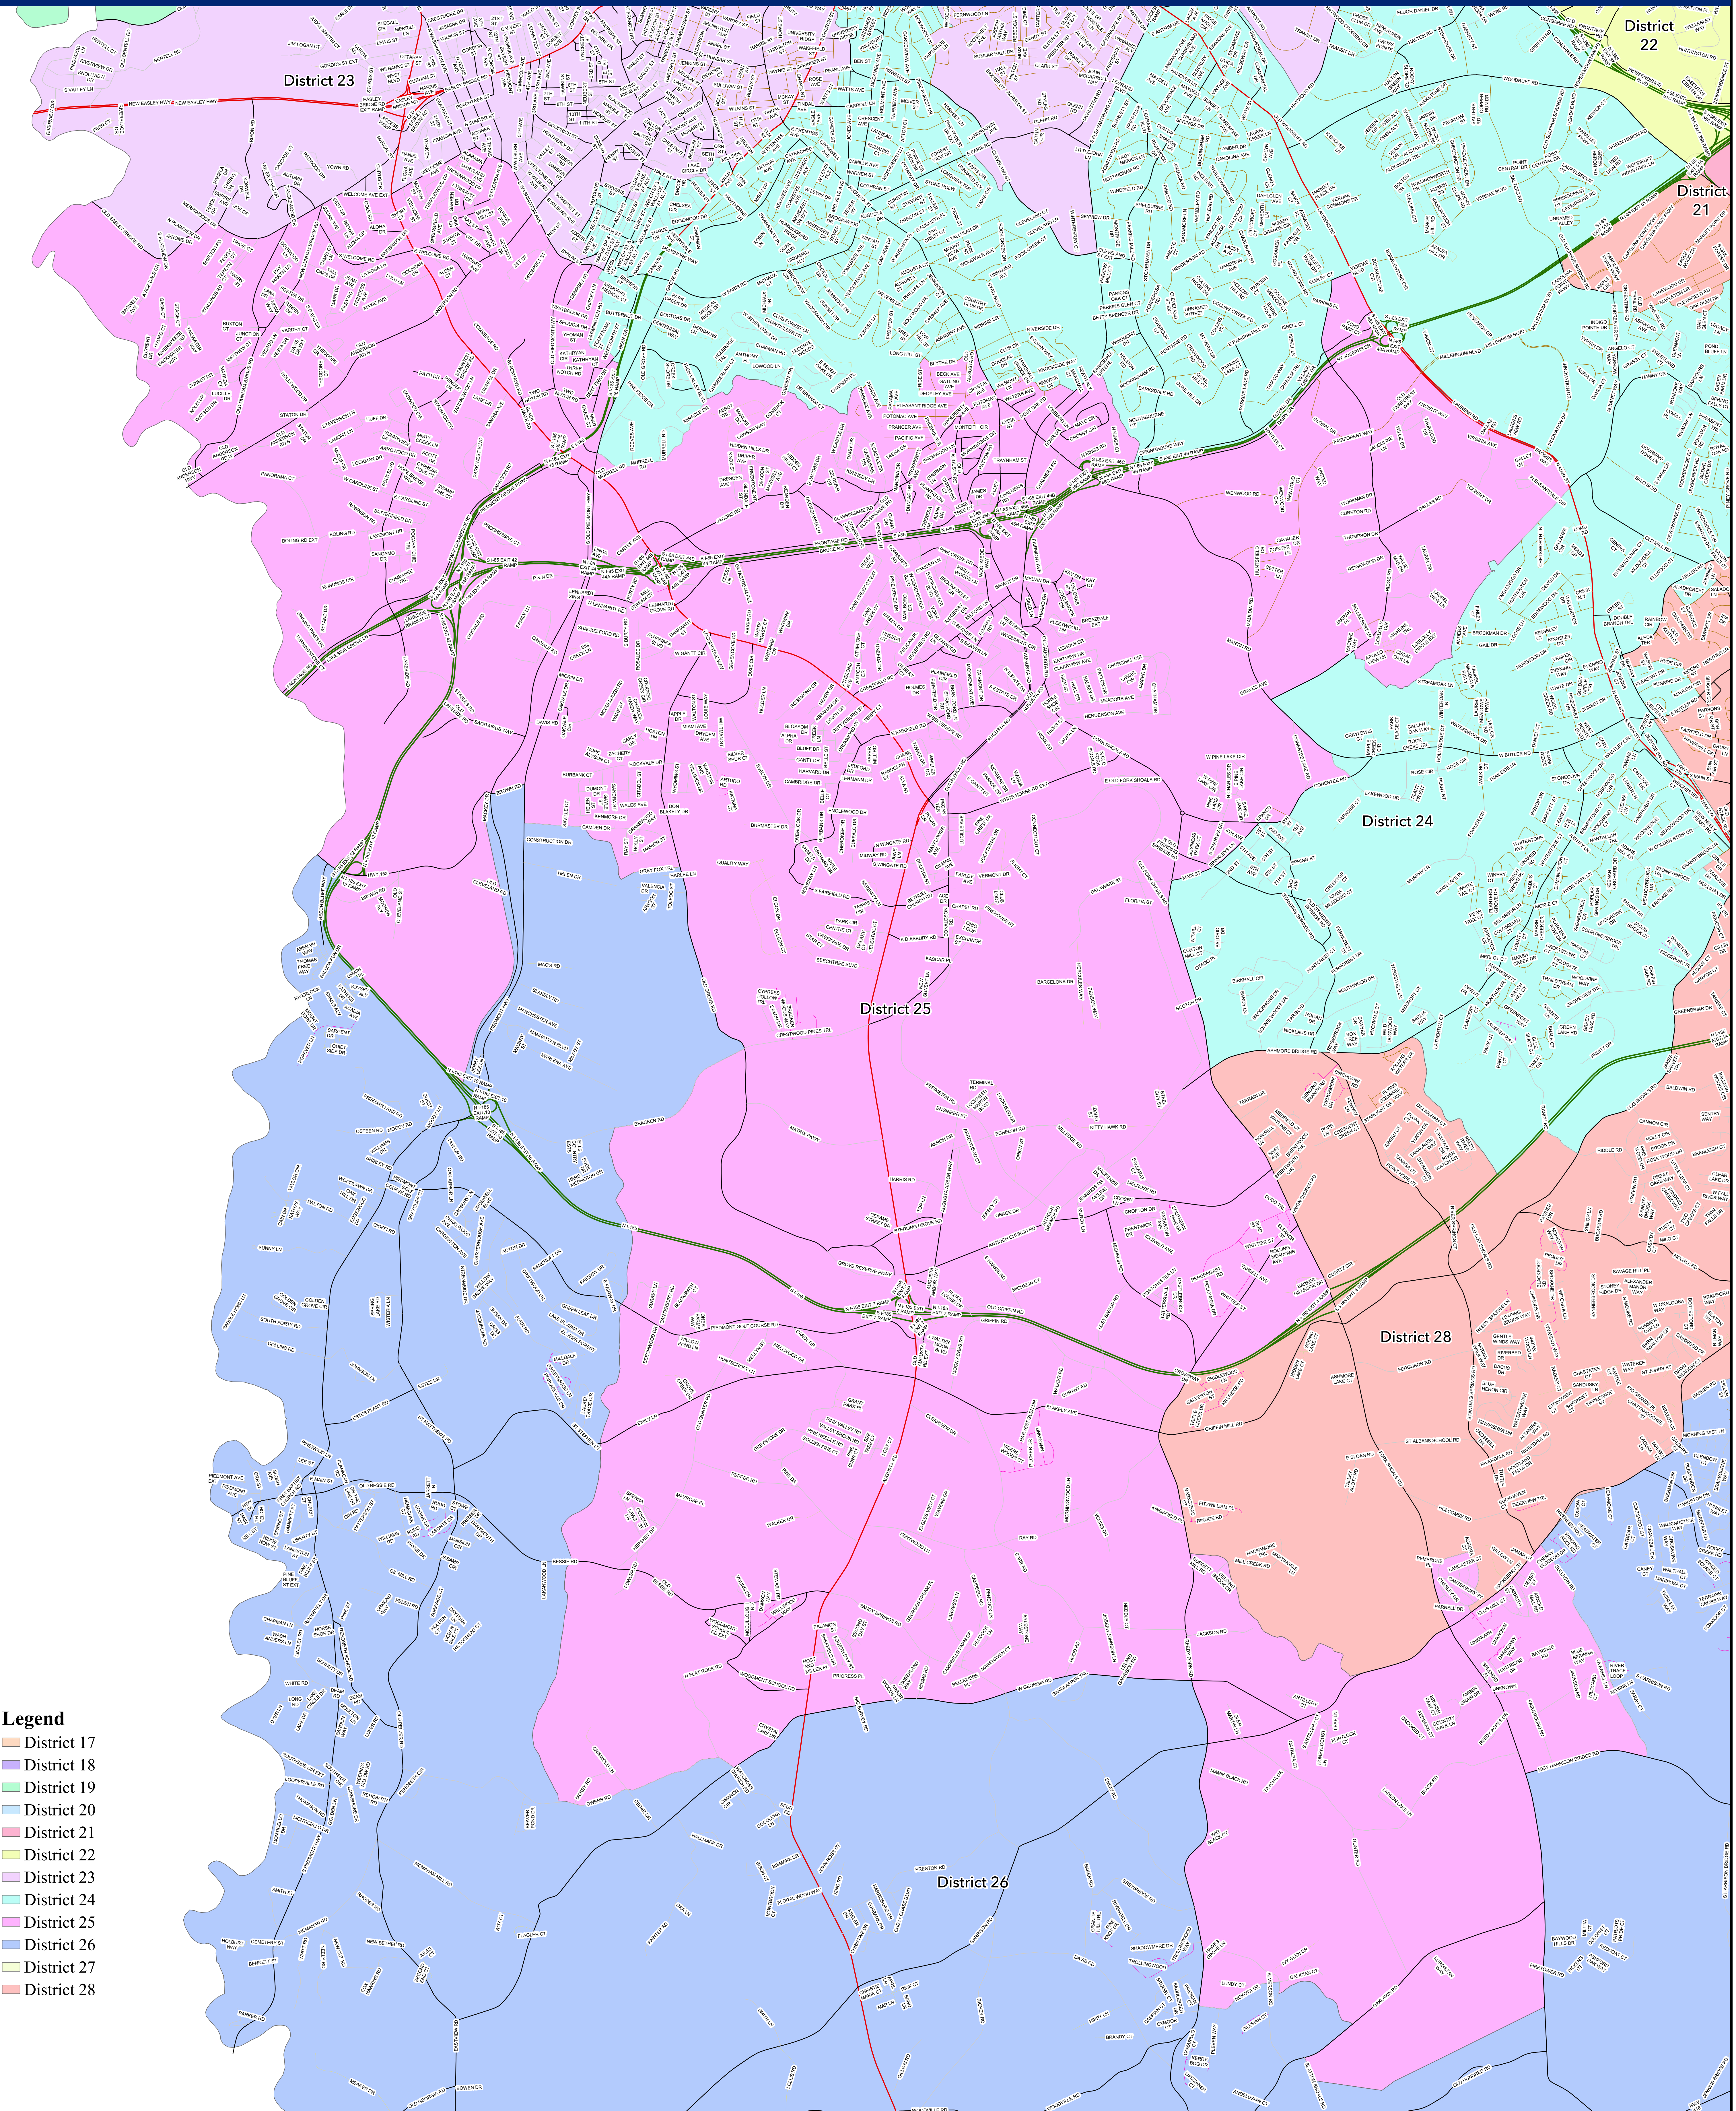

Greenville County Council District 25 - February 1, 2022 As Adopted

Legend

- District 17
- District 18
- District 19
- District 20
- District 21
- District 22
- District 23
- District 24
- District 25
- District 26
- District 27
- District 28

0 0.17 0.35 0.7 1.05 1.4 Miles

February 3, 2022

This map is not a land survey and is for general reference purposes only. Greenville County expressly disclaims responsibility for damages or liability that may arise from the use of this map.