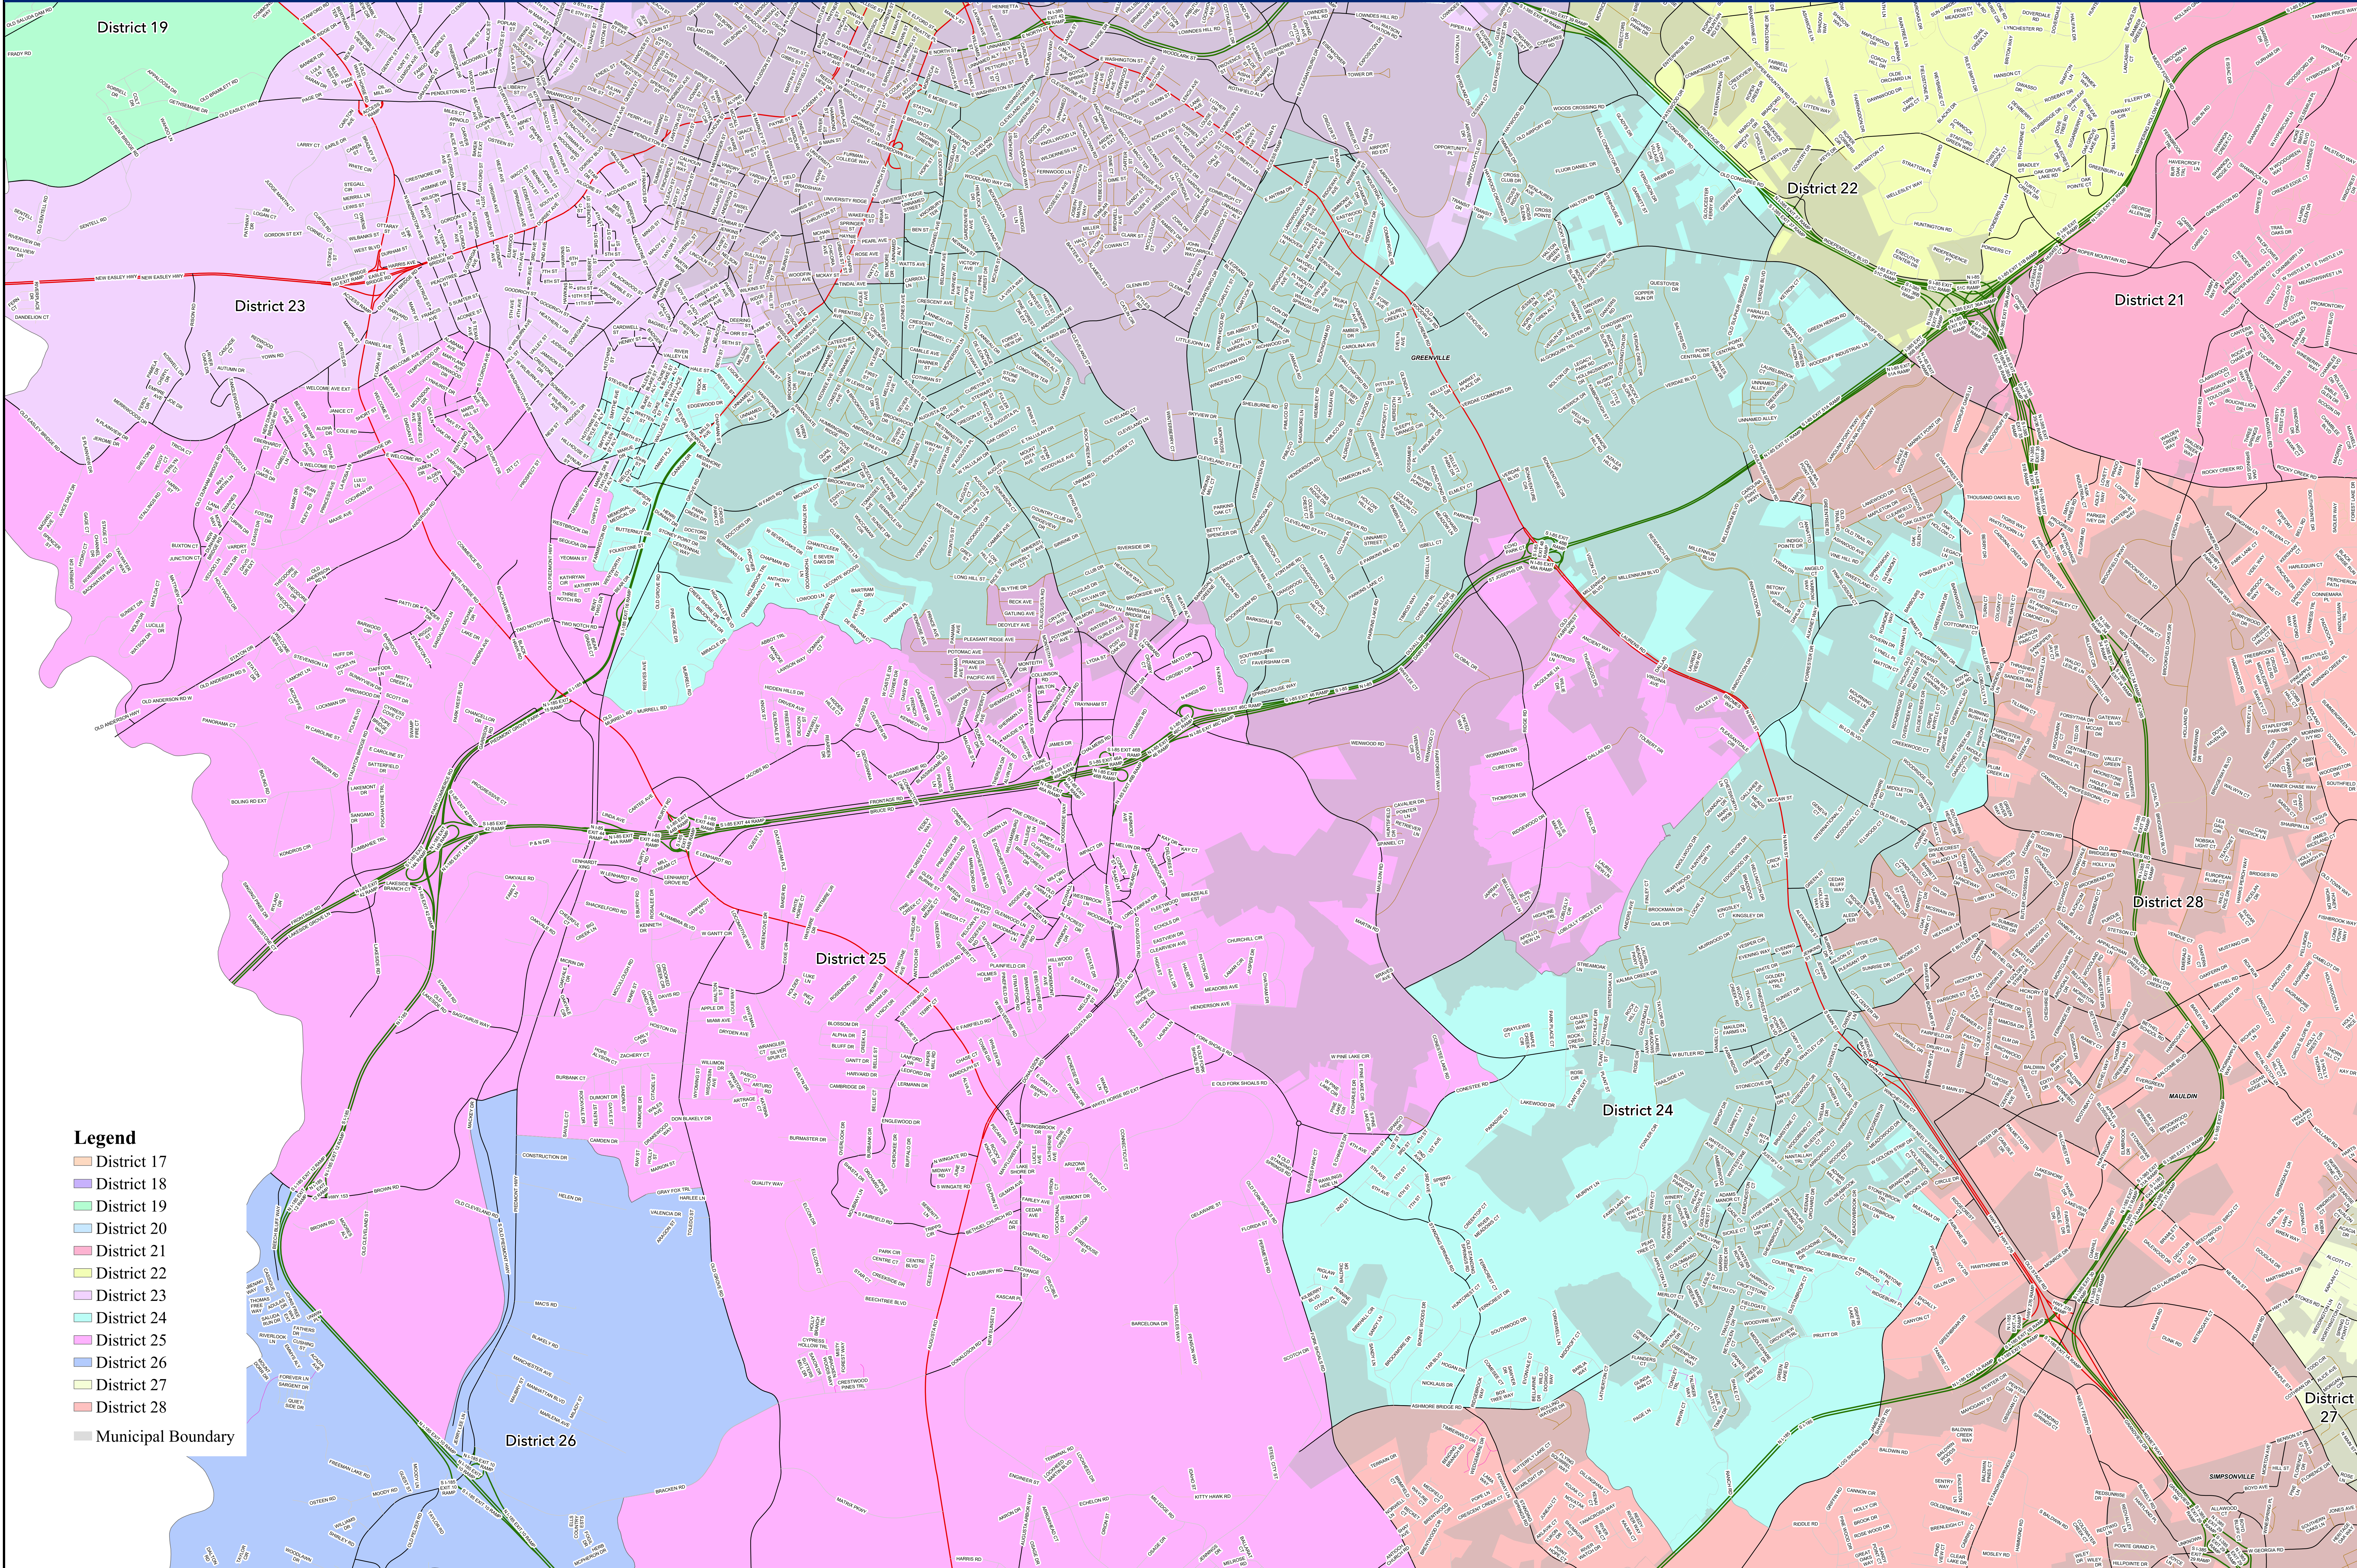

# Proposed County Council District 24 - Greenville County, South Carolina

## 01-18-2022

- Legend**
- District 17
  - District 18
  - District 19
  - District 20
  - District 21
  - District 22
  - District 23
  - District 24
  - District 25
  - District 26
  - District 27
  - District 28
  - Municipal Boundary

0 0.15 0.3 0.6 0.9 1.2 Miles

January 14, 2022

This map is not a land survey and is for general reference purposes only. Greenville County expressly disclaims responsibility for damages or liability that may arise from the use of this map.