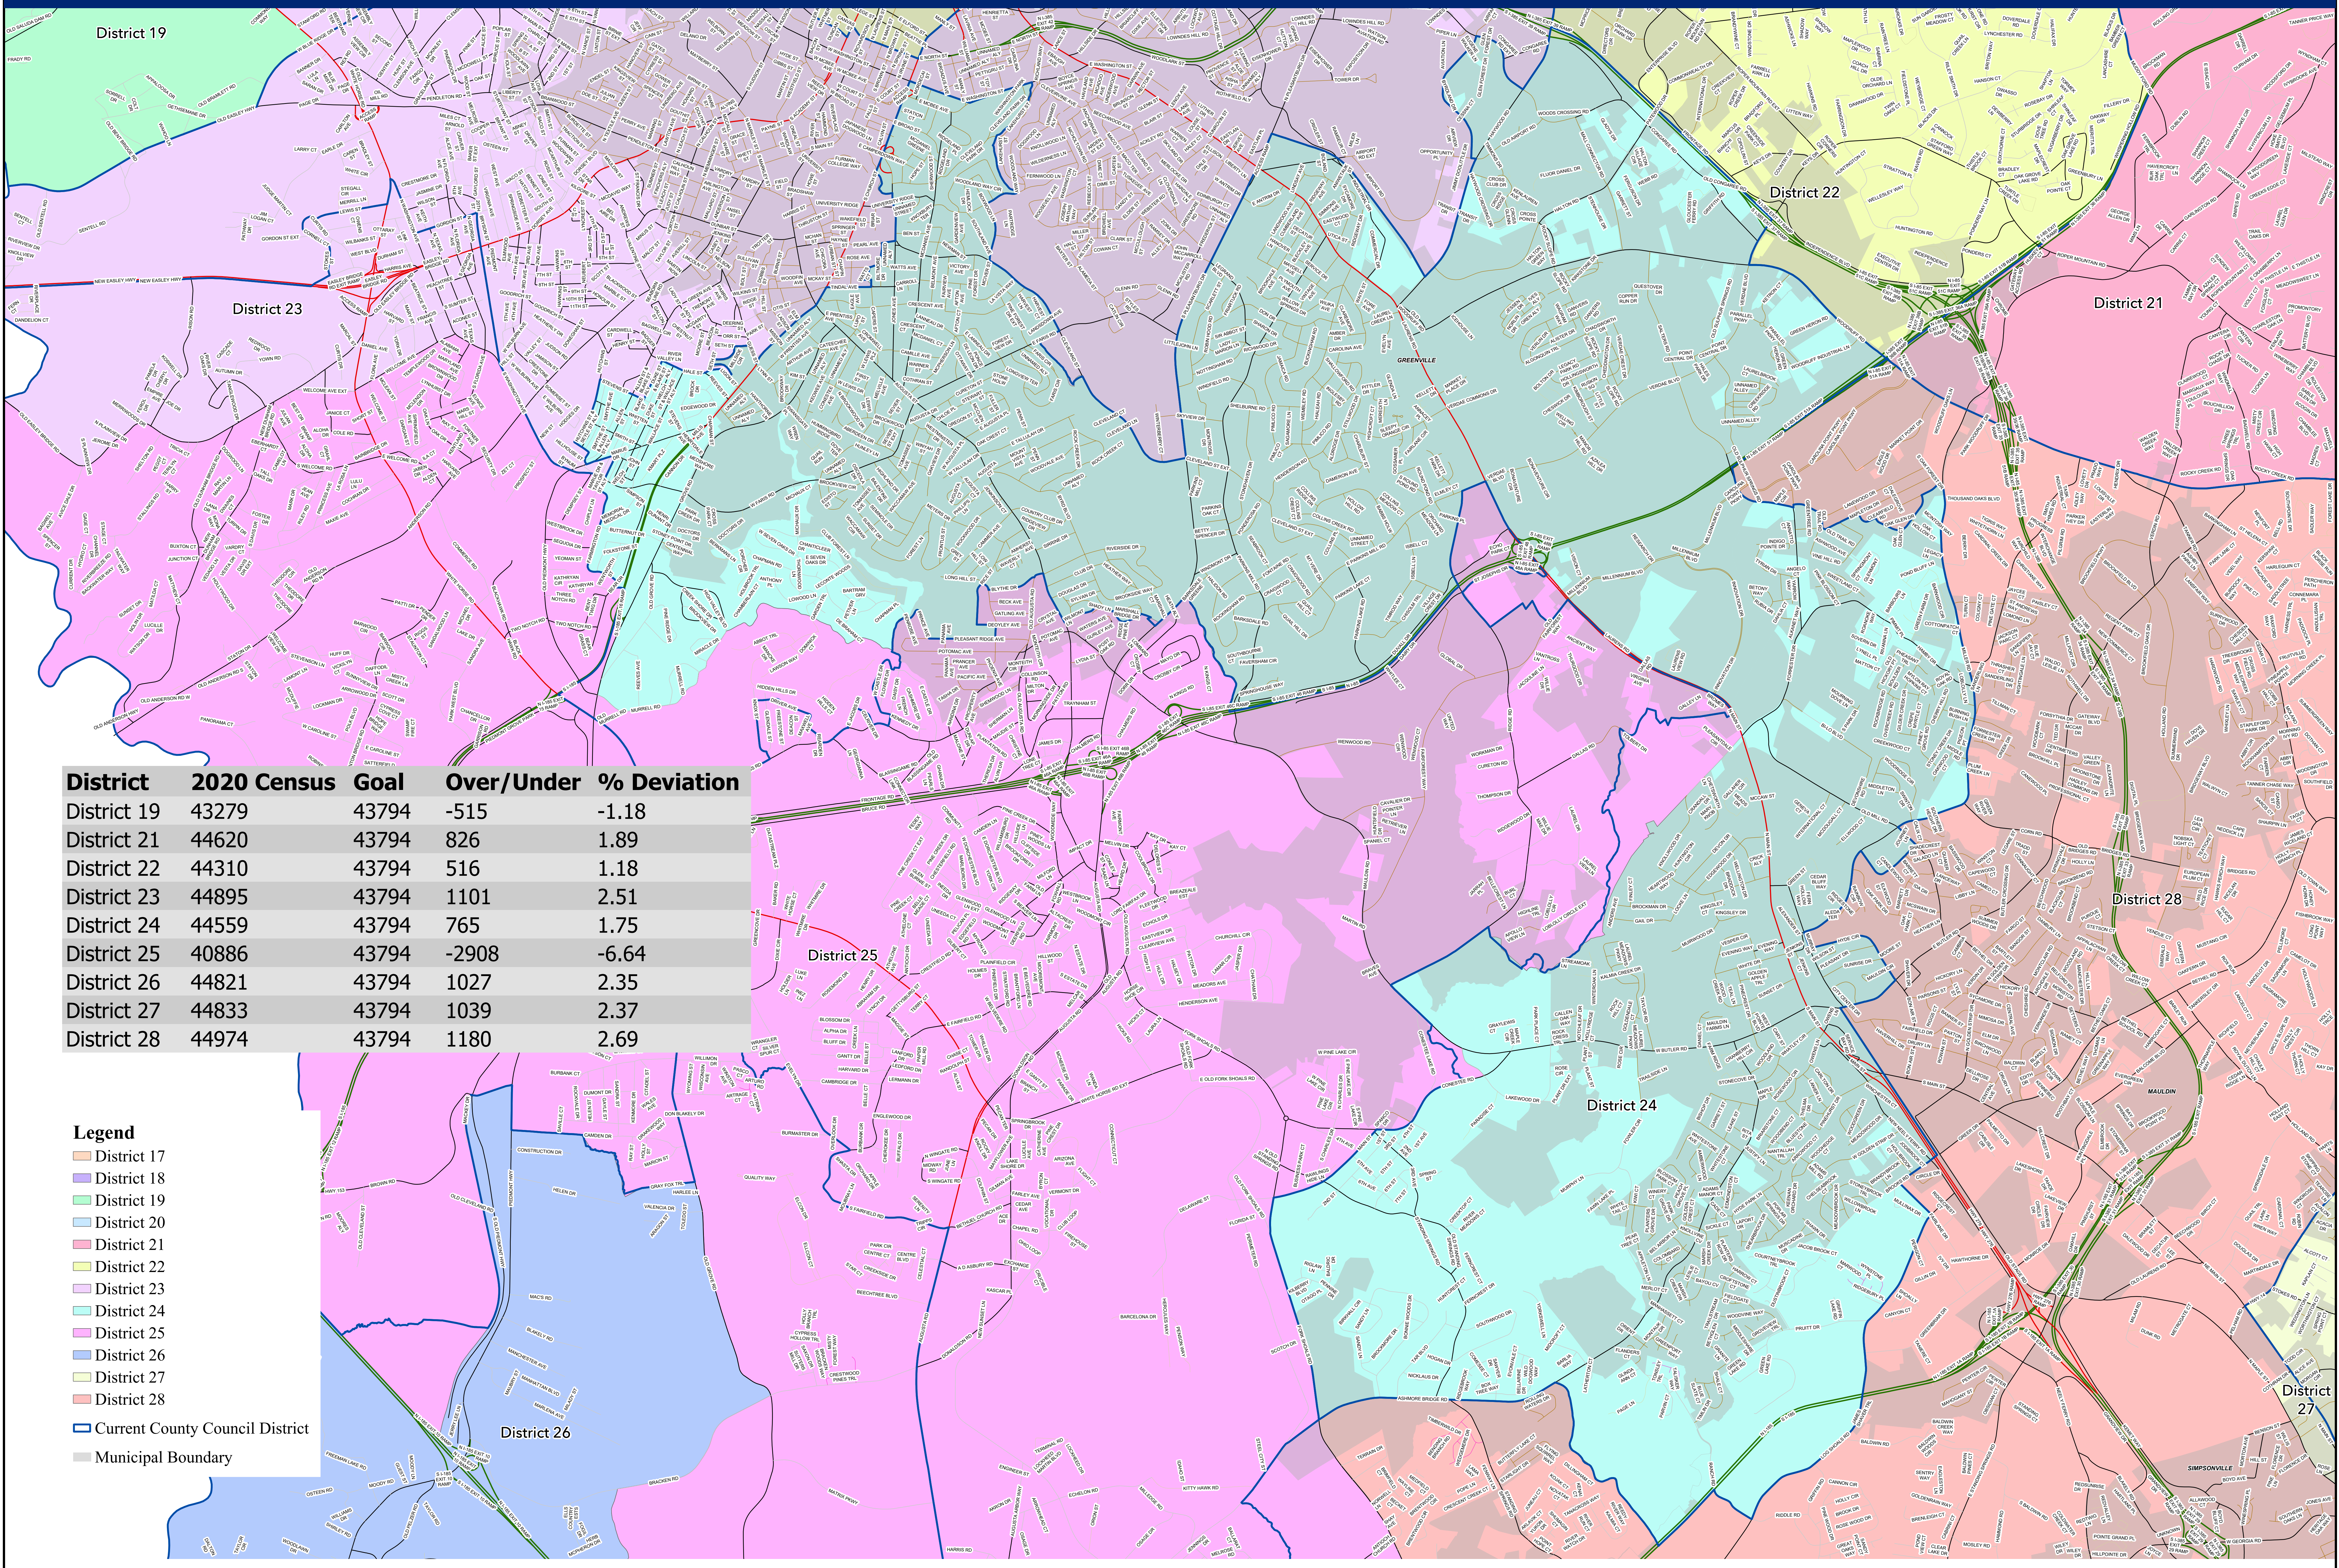

Proposed County Council District 24 - Greenville County, South Carolina

01-13-2022

District	2020 Census	Goal	Over/Under	% Deviation
District 19	43279	43794	-515	-1.18
District 21	44620	43794	826	1.89
District 22	44310	43794	516	1.18
District 23	44895	43794	1101	2.51
District 24	44559	43794	765	1.75
District 25	40886	43794	-2908	-6.64
District 26	44821	43794	1027	2.35
District 27	44833	43794	1039	2.37
District 28	44974	43794	1180	2.69

Legend

- District 17
- District 18
- District 19
- District 20
- District 21
- District 22
- District 23
- District 24
- District 25
- District 26
- District 27
- District 28
- Current County Council District
- Municipal Boundary