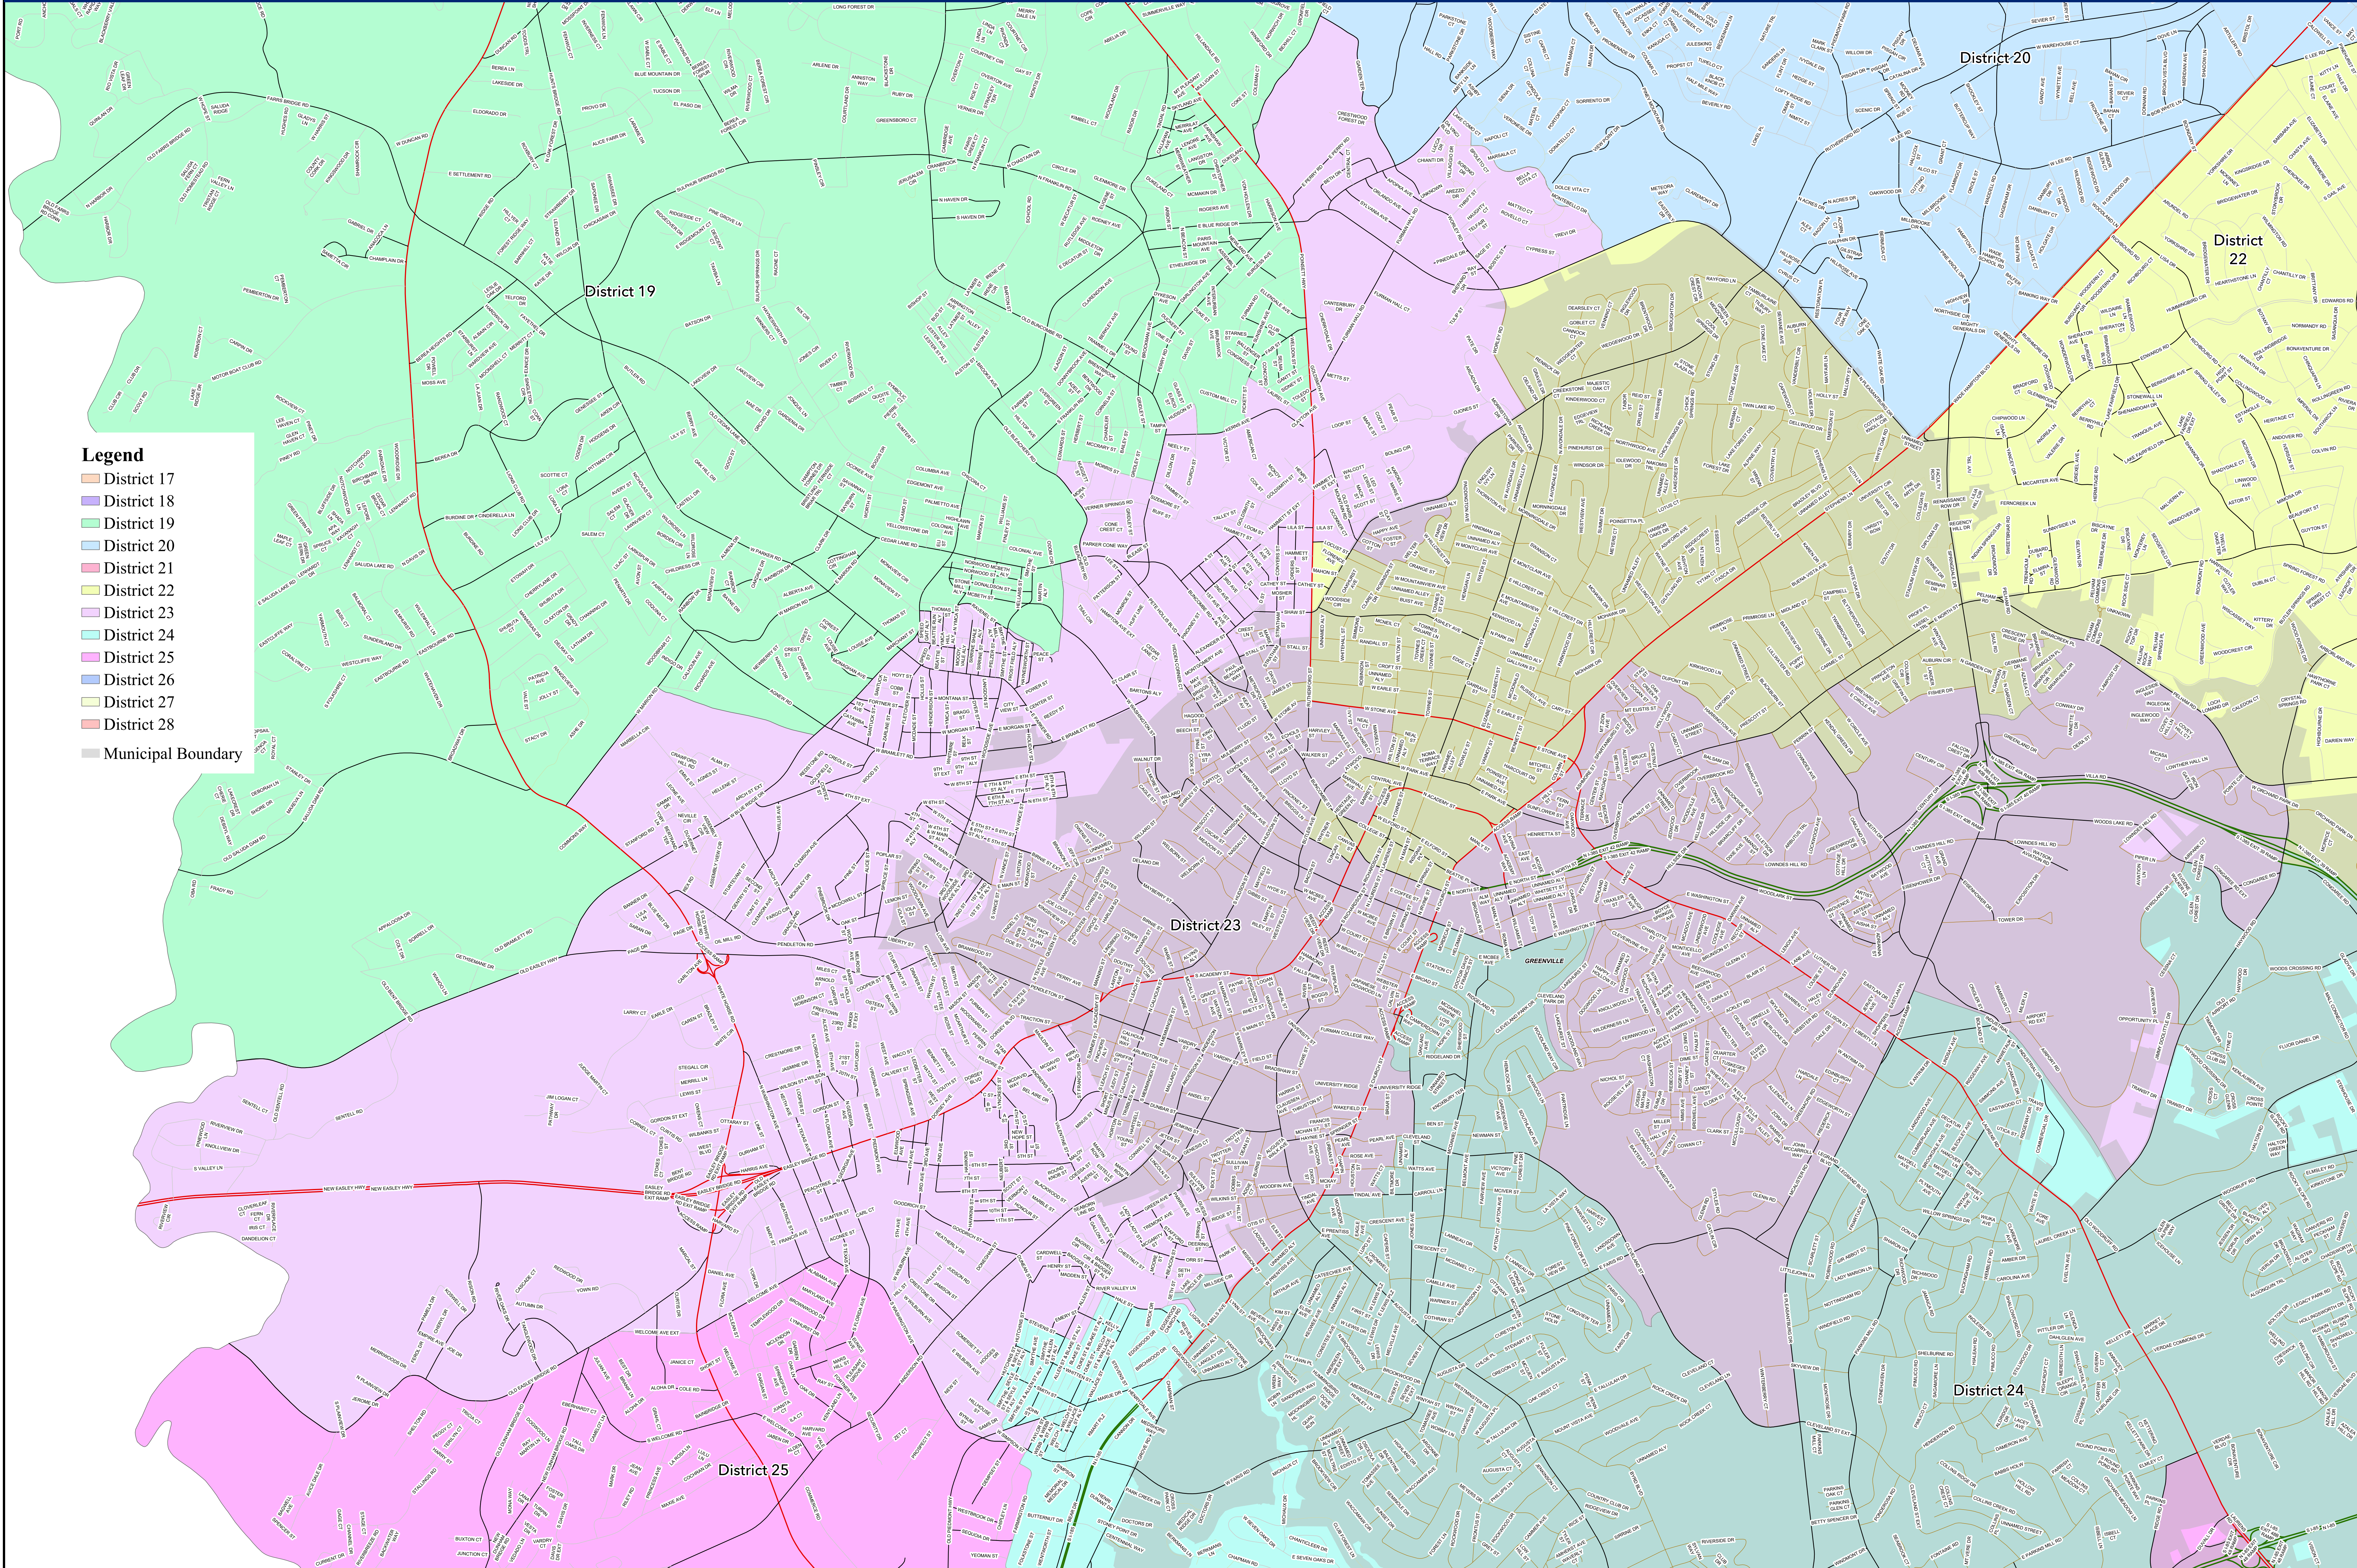

Proposed County Council District 23 - Greenville County, South Carolina

01-18-2022

- Legend**
- District 17
 - District 18
 - District 19
 - District 20
 - District 21
 - District 22
 - District 23
 - District 24
 - District 25
 - District 26
 - District 27
 - District 28
 - Municipal Boundary

0 0.1 0.2 0.4 0.6 0.8 Miles

January 14, 2022

This map is not a land survey and is for general reference purposes only. Greenville County expressly disclaims responsibility for damages or liability that may arise from the use of this map.