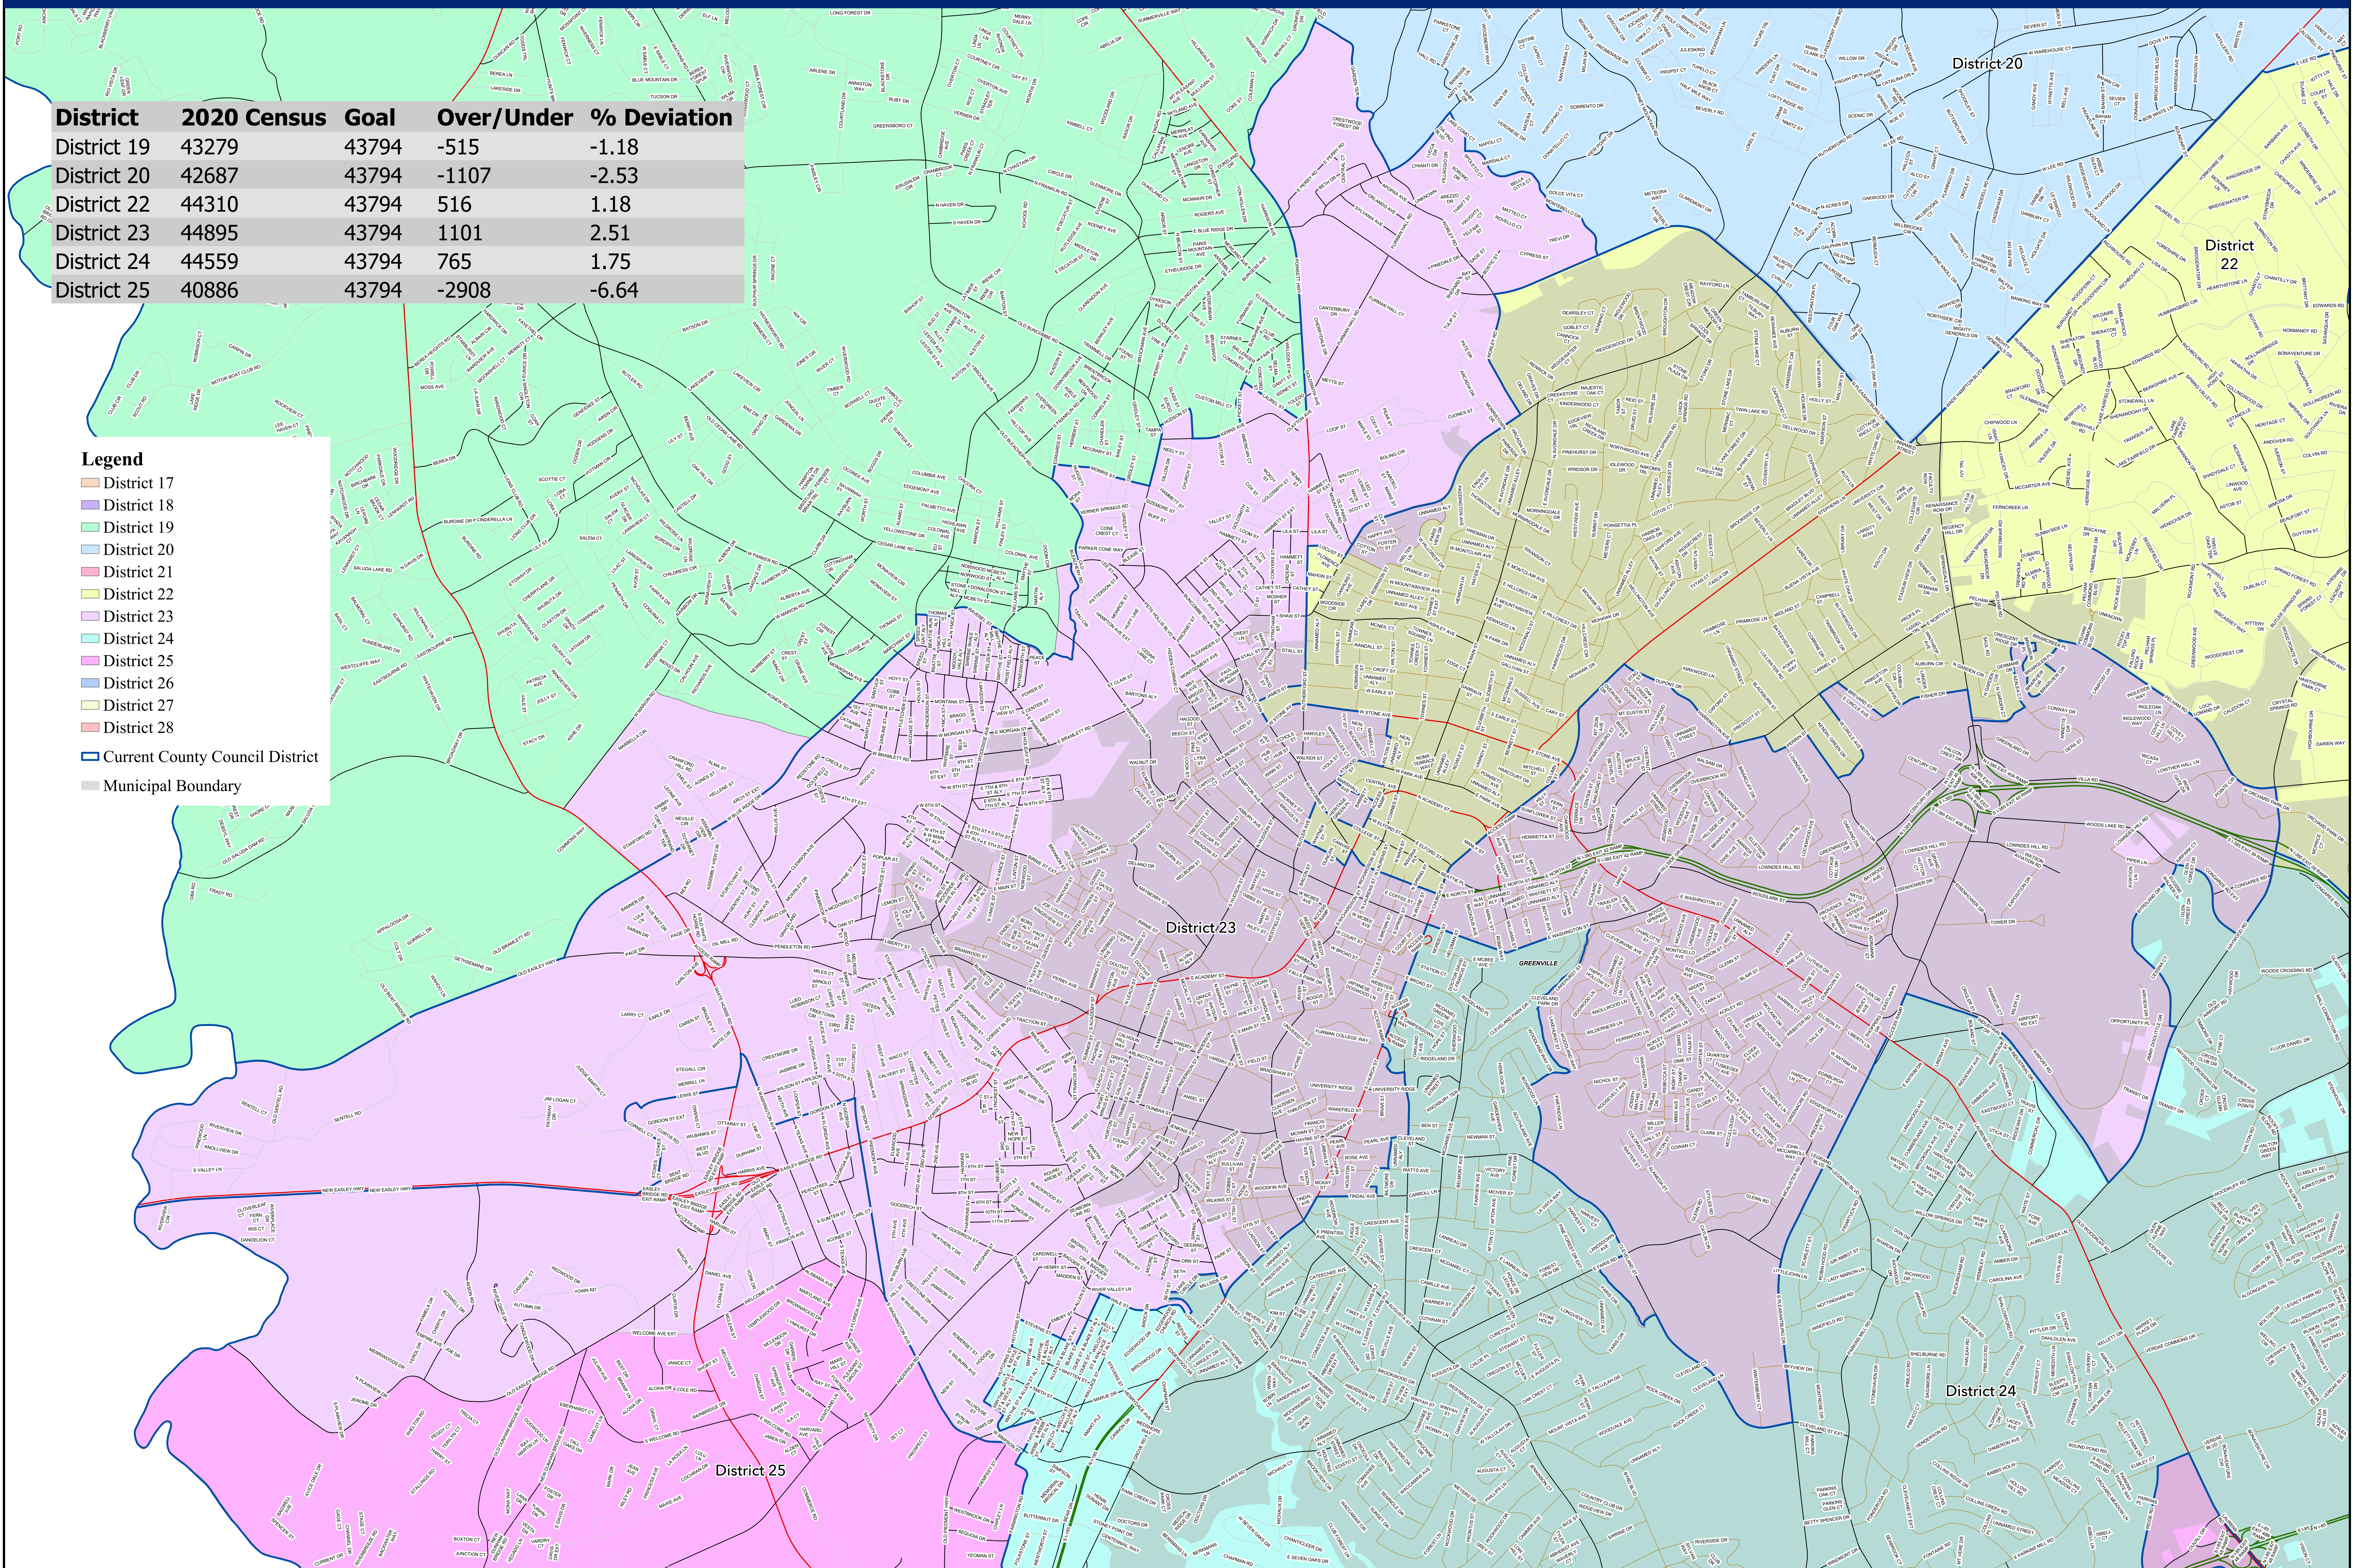

# Proposed County Council District 23 - Greenville County, South Carolina

## 01-13-2022

District	2020 Census	Goal	Over/Under	% Deviation
District 19	43279	43794	-515	-1.18
District 20	42687	43794	-1107	-2.53
District 22	44310	43794	516	1.18
District 23	44895	43794	1101	2.51
District 24	44559	43794	765	1.75
District 25	40886	43794	-2908	-6.64

### Legend

- District 17
- District 18
- District 19
- District 20
- District 21
- District 22
- District 23
- District 24
- District 25
- District 26
- District 27
- District 28
- Current County Council District
- Municipal Boundary

0 0.1 0.2 0.4 0.6 0.8 Miles

January 12, 2022

This map is not a land survey and is for general reference purposes only. Greenville County expressly disclaims responsibility for damages or liability that may arise from the use of this map.