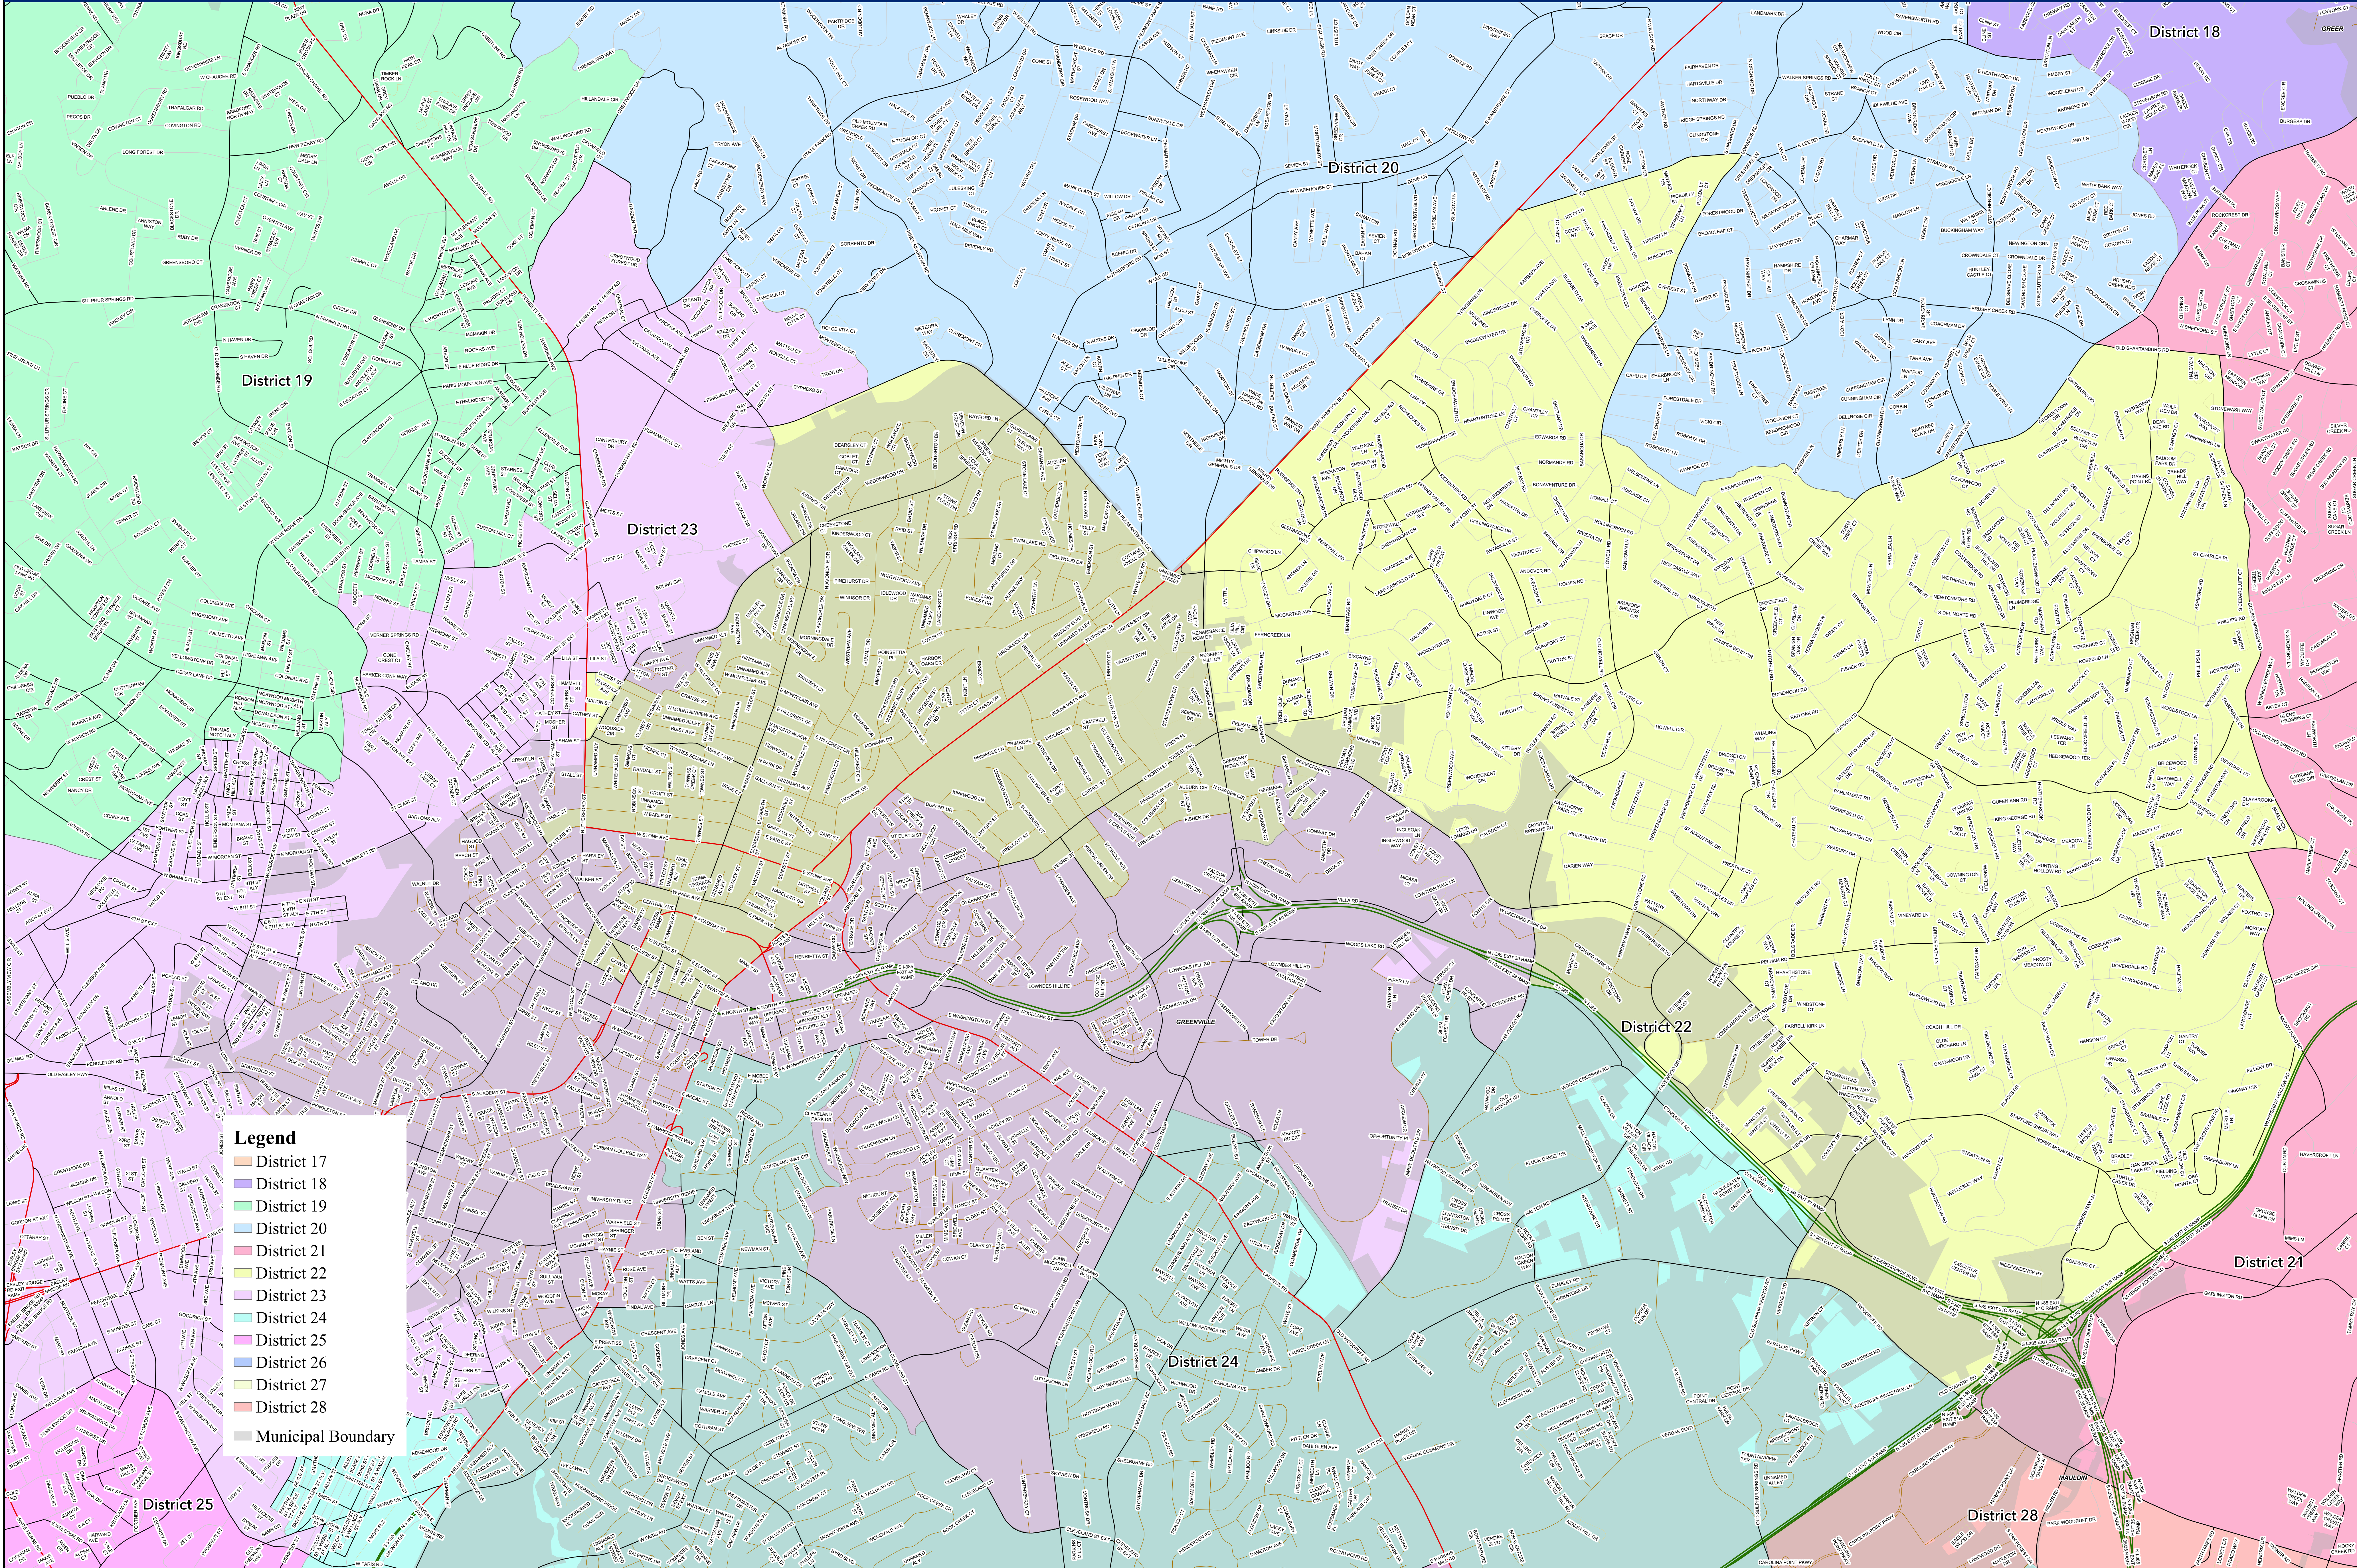

Proposed County Council District 22 - Greenville County, South Carolina

01-18-2022

- Legend**
- District 17
 - District 18
 - District 19
 - District 20
 - District 21
 - District 22
 - District 23
 - District 24
 - District 25
 - District 26
 - District 27
 - District 28
 - Municipal Boundary

0 0.1 0.2 0.4 0.6 0.8 Miles

January 14, 2022

This map is not a land survey and is for general reference purposes only. Greenville County expressly disclaims responsibility for damages or liability that may arise from the use of this map.