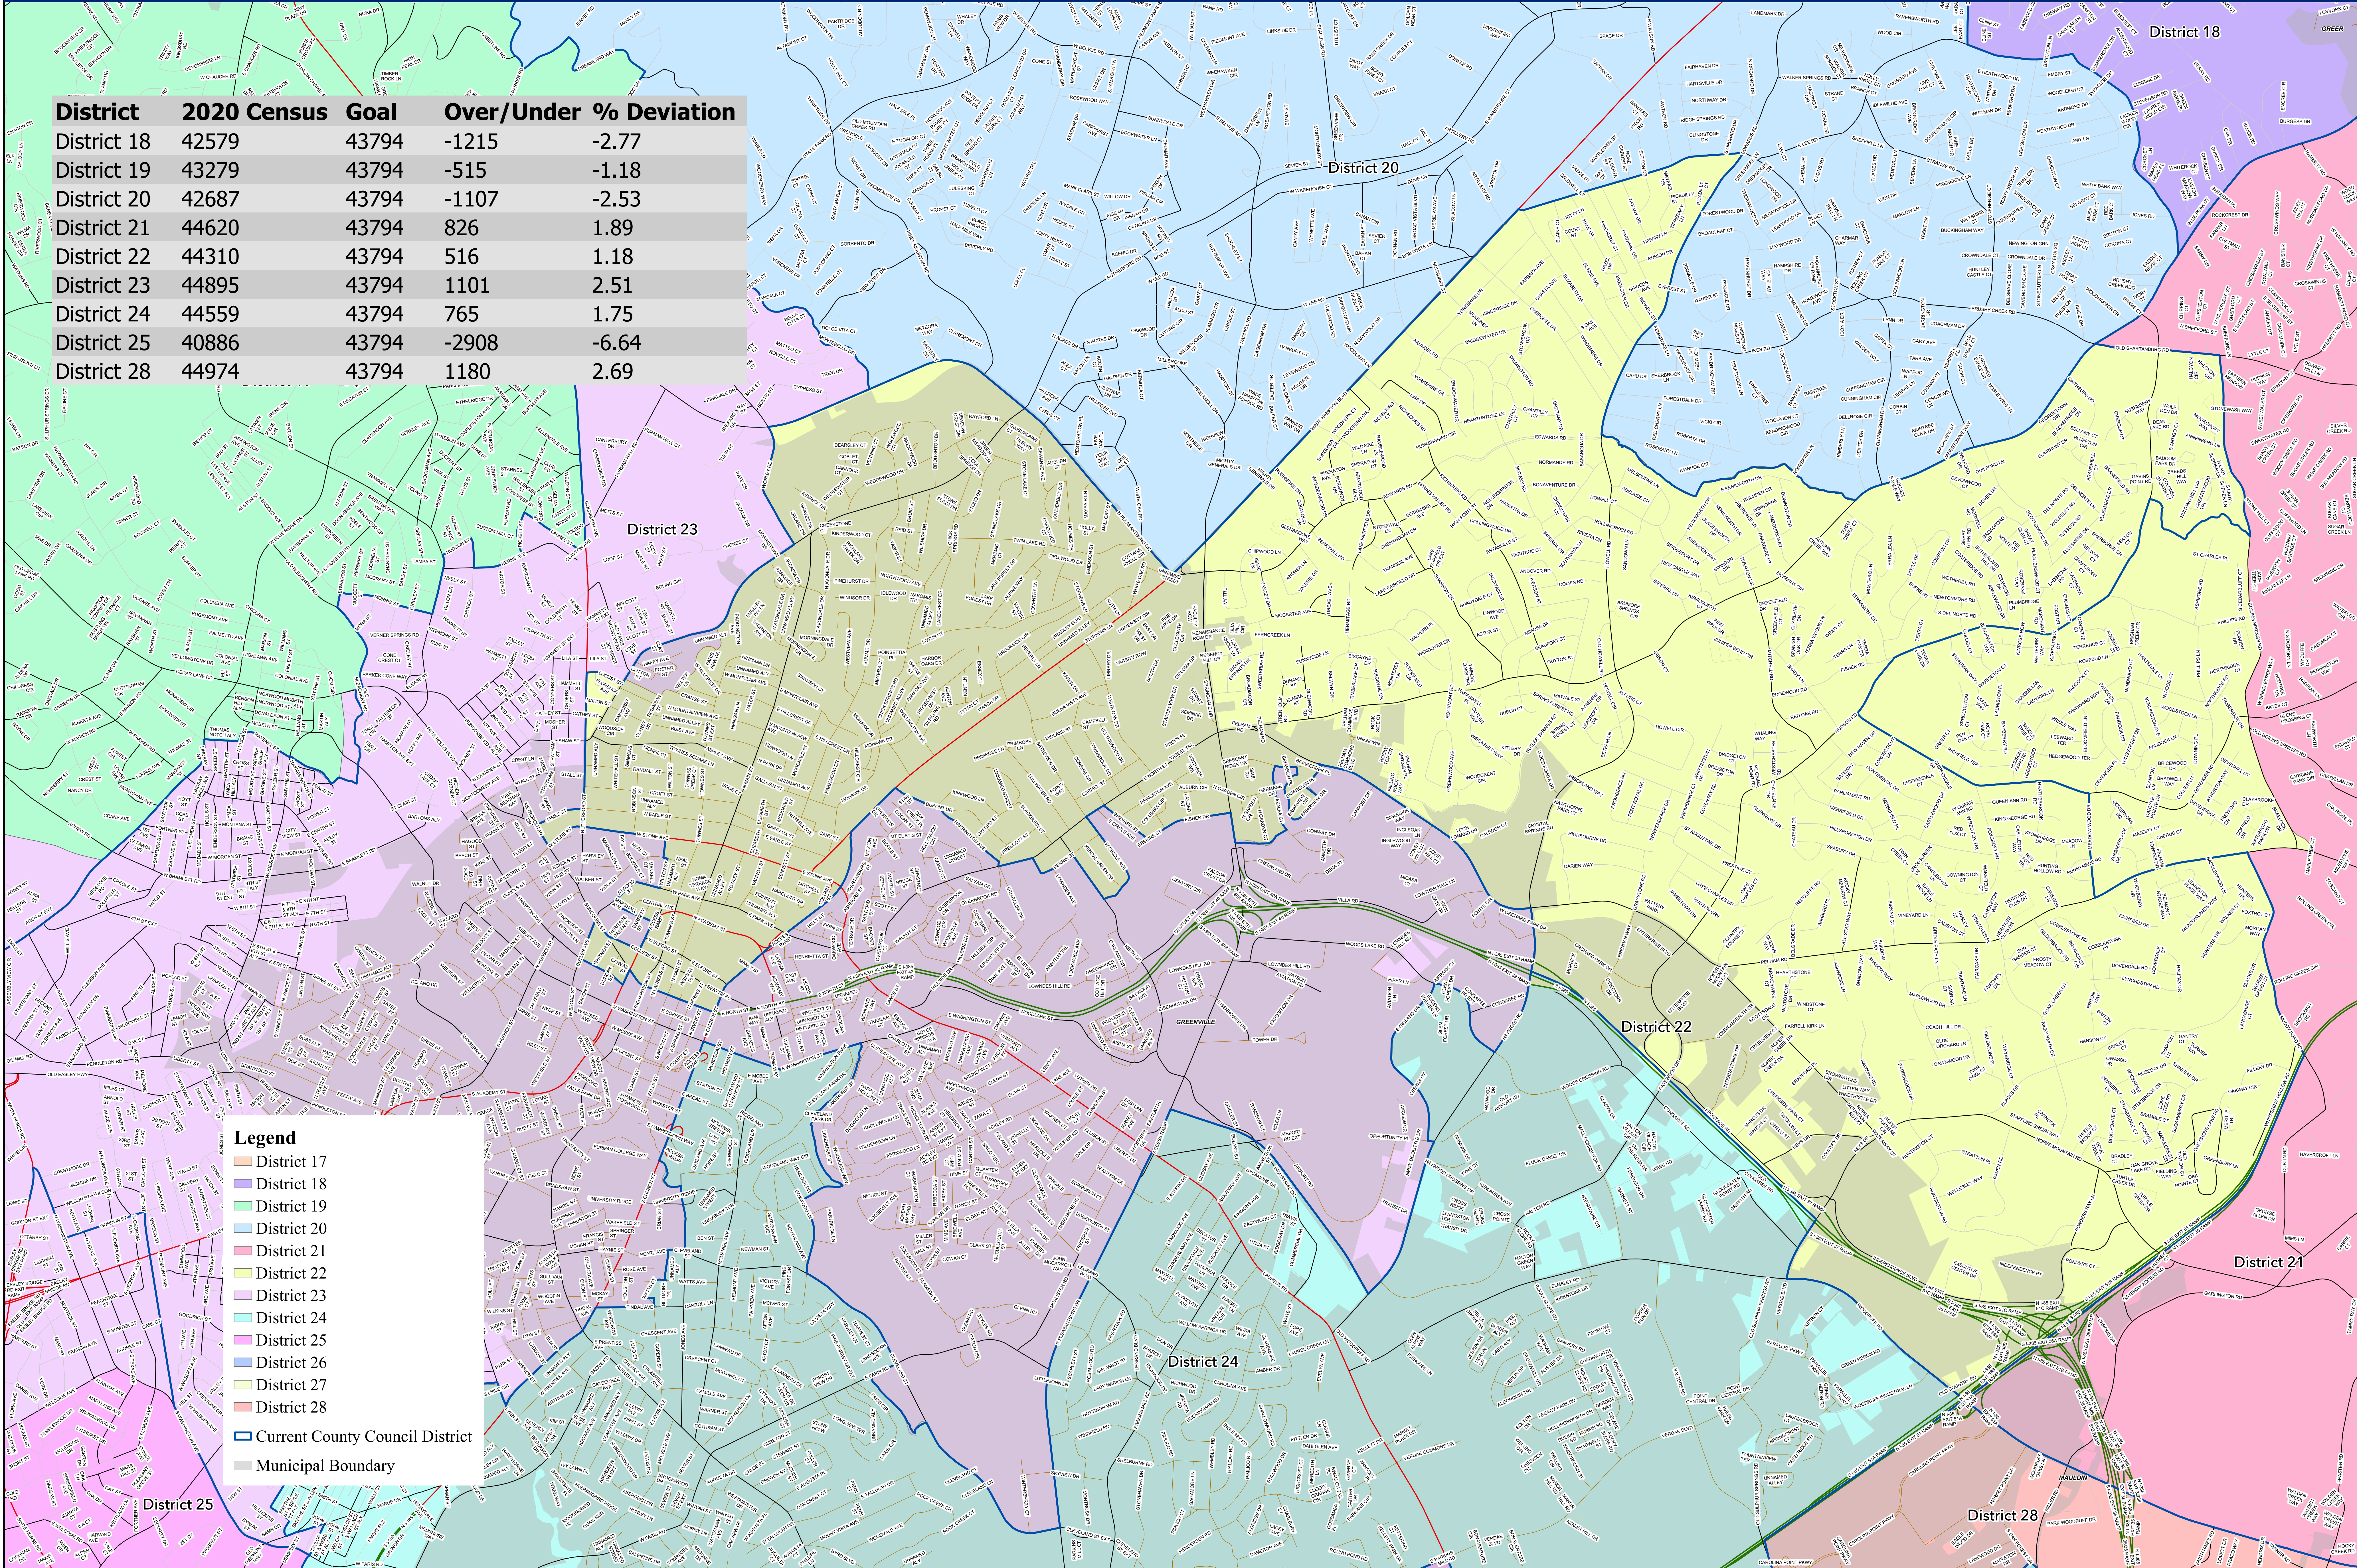

Proposed County Council District 22 - Greenville County, South Carolina

01-13-2022

District	2020 Census	Goal	Over/Under	% Deviation
District 18	42579	43794	-1215	-2.77
District 19	43279	43794	-515	-1.18
District 20	42687	43794	-1107	-2.53
District 21	44620	43794	826	1.89
District 22	44310	43794	516	1.18
District 23	44895	43794	1101	2.51
District 24	44559	43794	765	1.75
District 25	40886	43794	-2908	-6.64
District 28	44974	43794	1180	2.69

Legend

- District 17
- District 18
- District 19
- District 20
- District 21
- District 22
- District 23
- District 24
- District 25
- District 26
- District 27
- District 28
- Current County Council District
- Municipal Boundary

January 12, 2022

This map is not a land survey and is for general reference purposes only. Greenville County expressly disclaims responsibility for damages or liability that may arise from the use of this map.