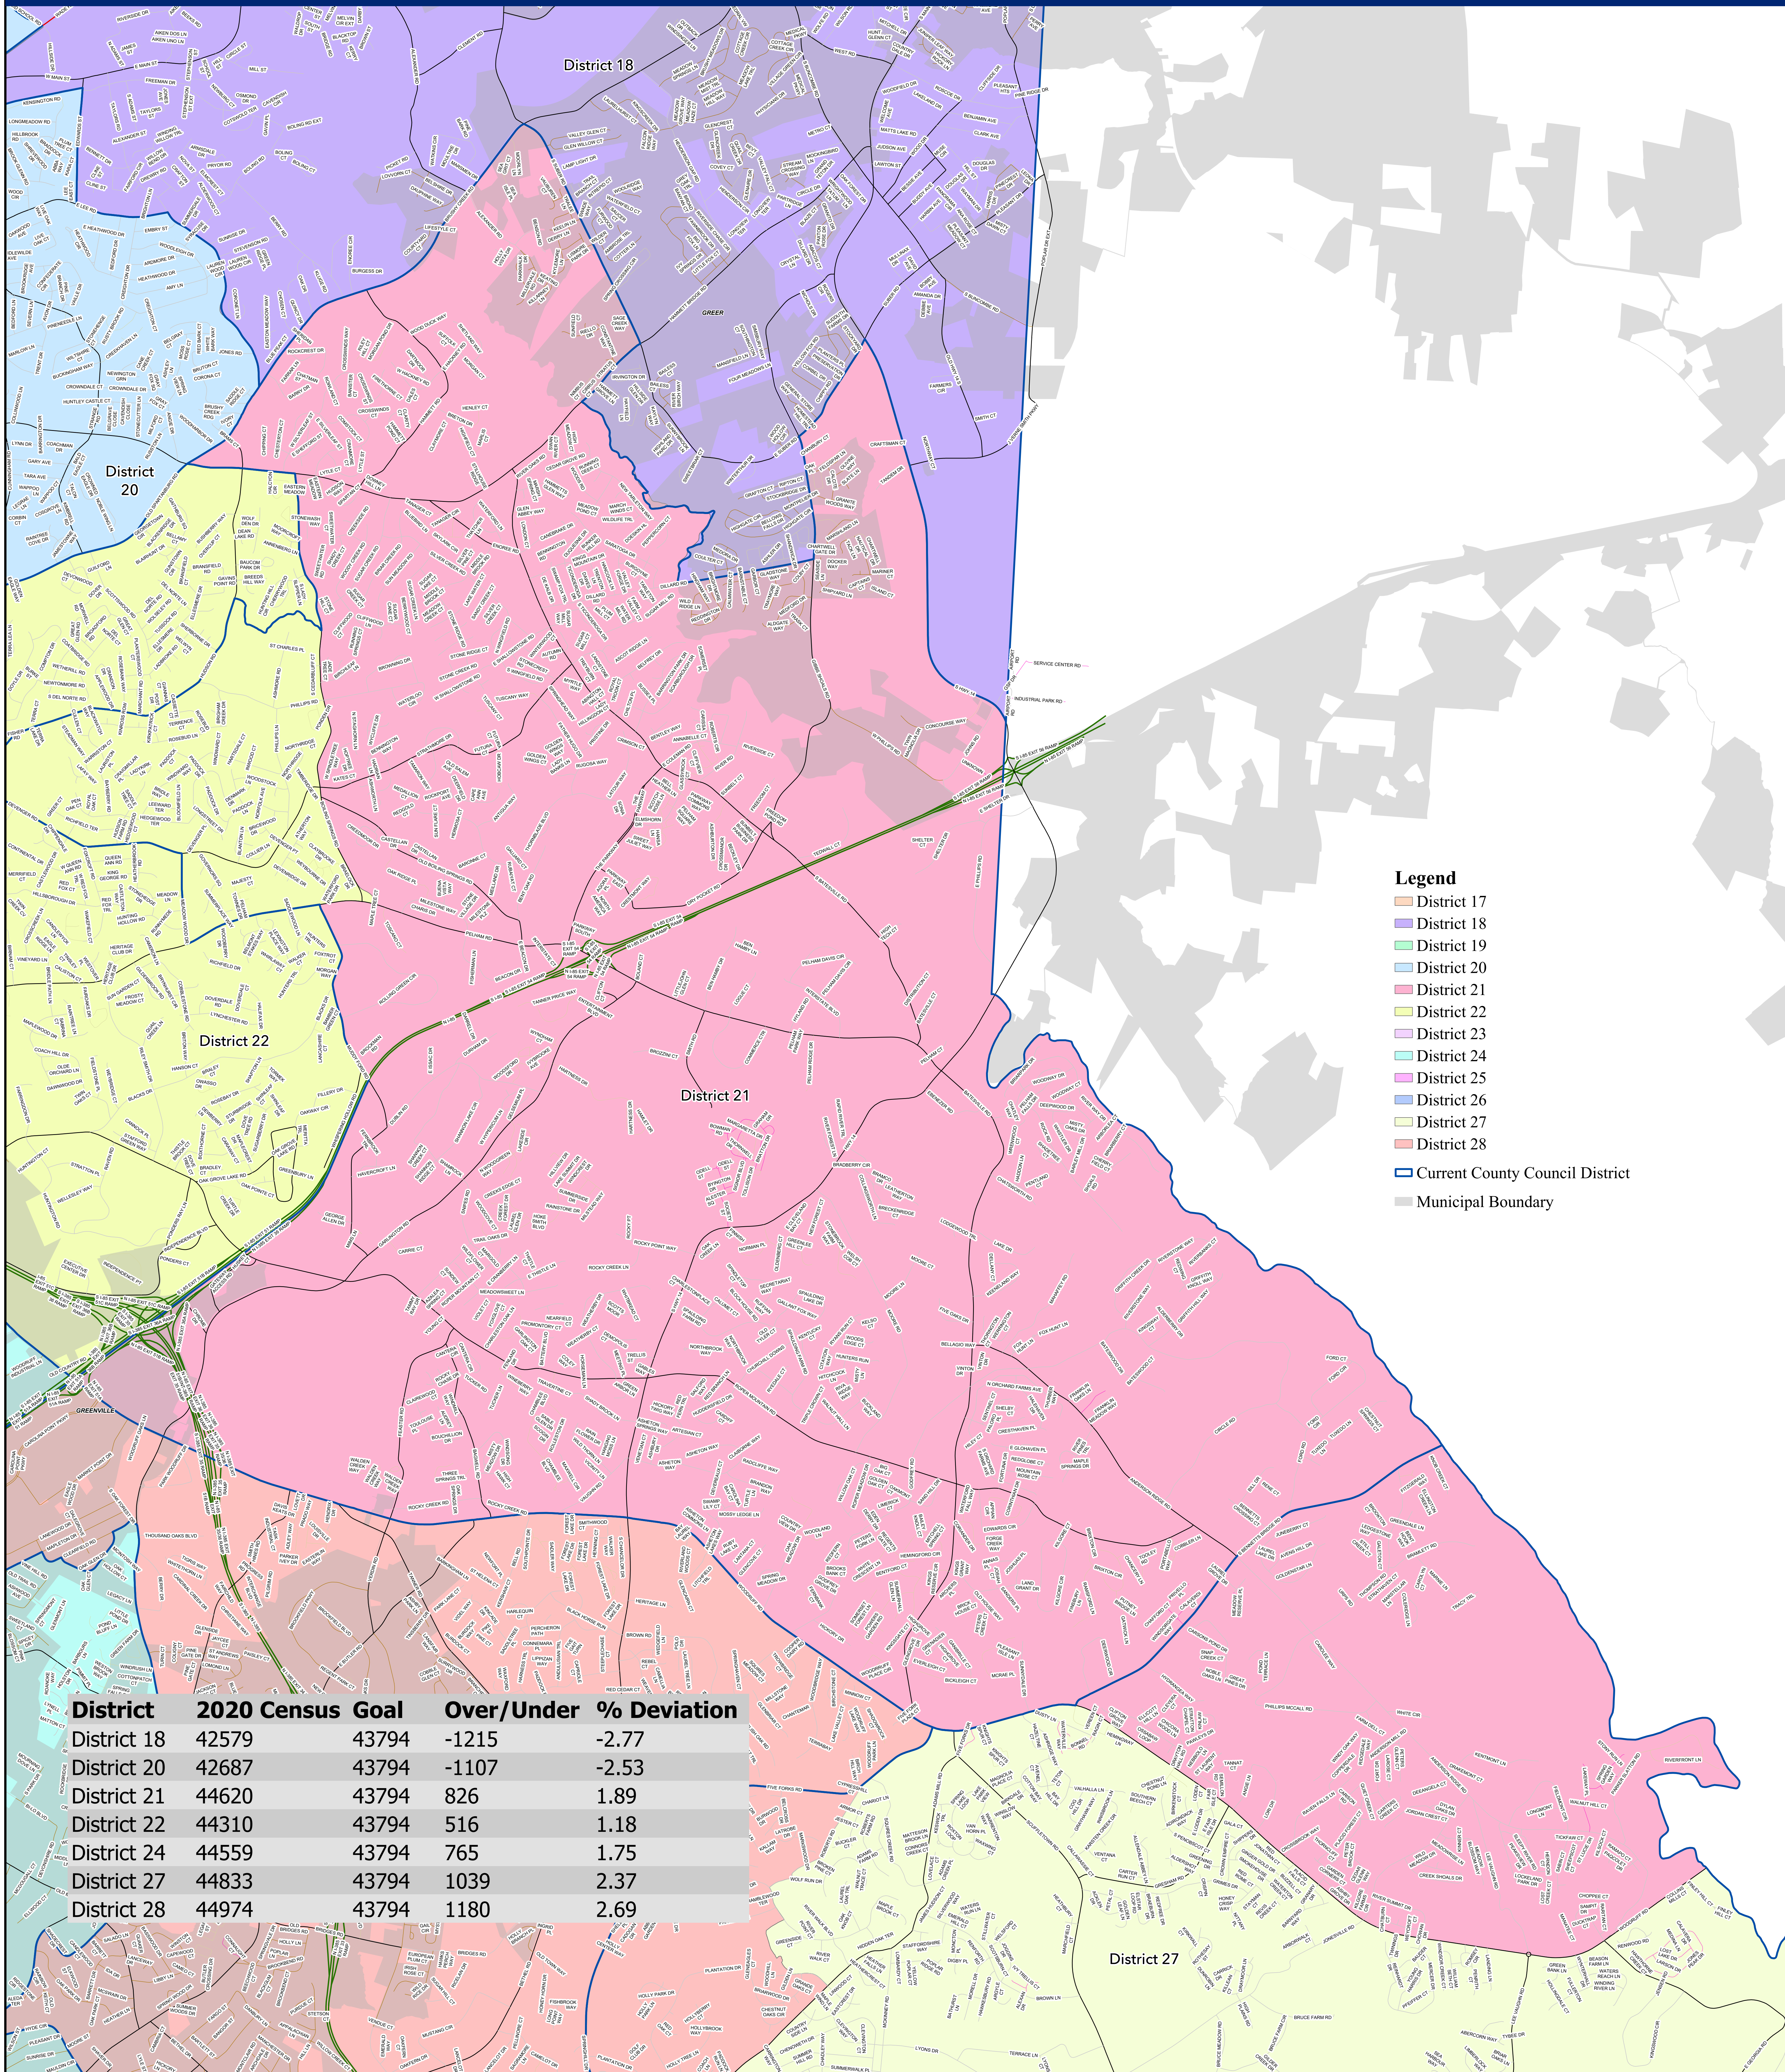

# Proposed County Council District 21 - Greenville County, South Carolina

### Legend

- District 17
- District 18
- District 19
- District 20
- District 21
- District 22
- District 23
- District 24
- District 25
- District 26
- District 27
- District 28
- Current County Council District
- Municipal Boundary