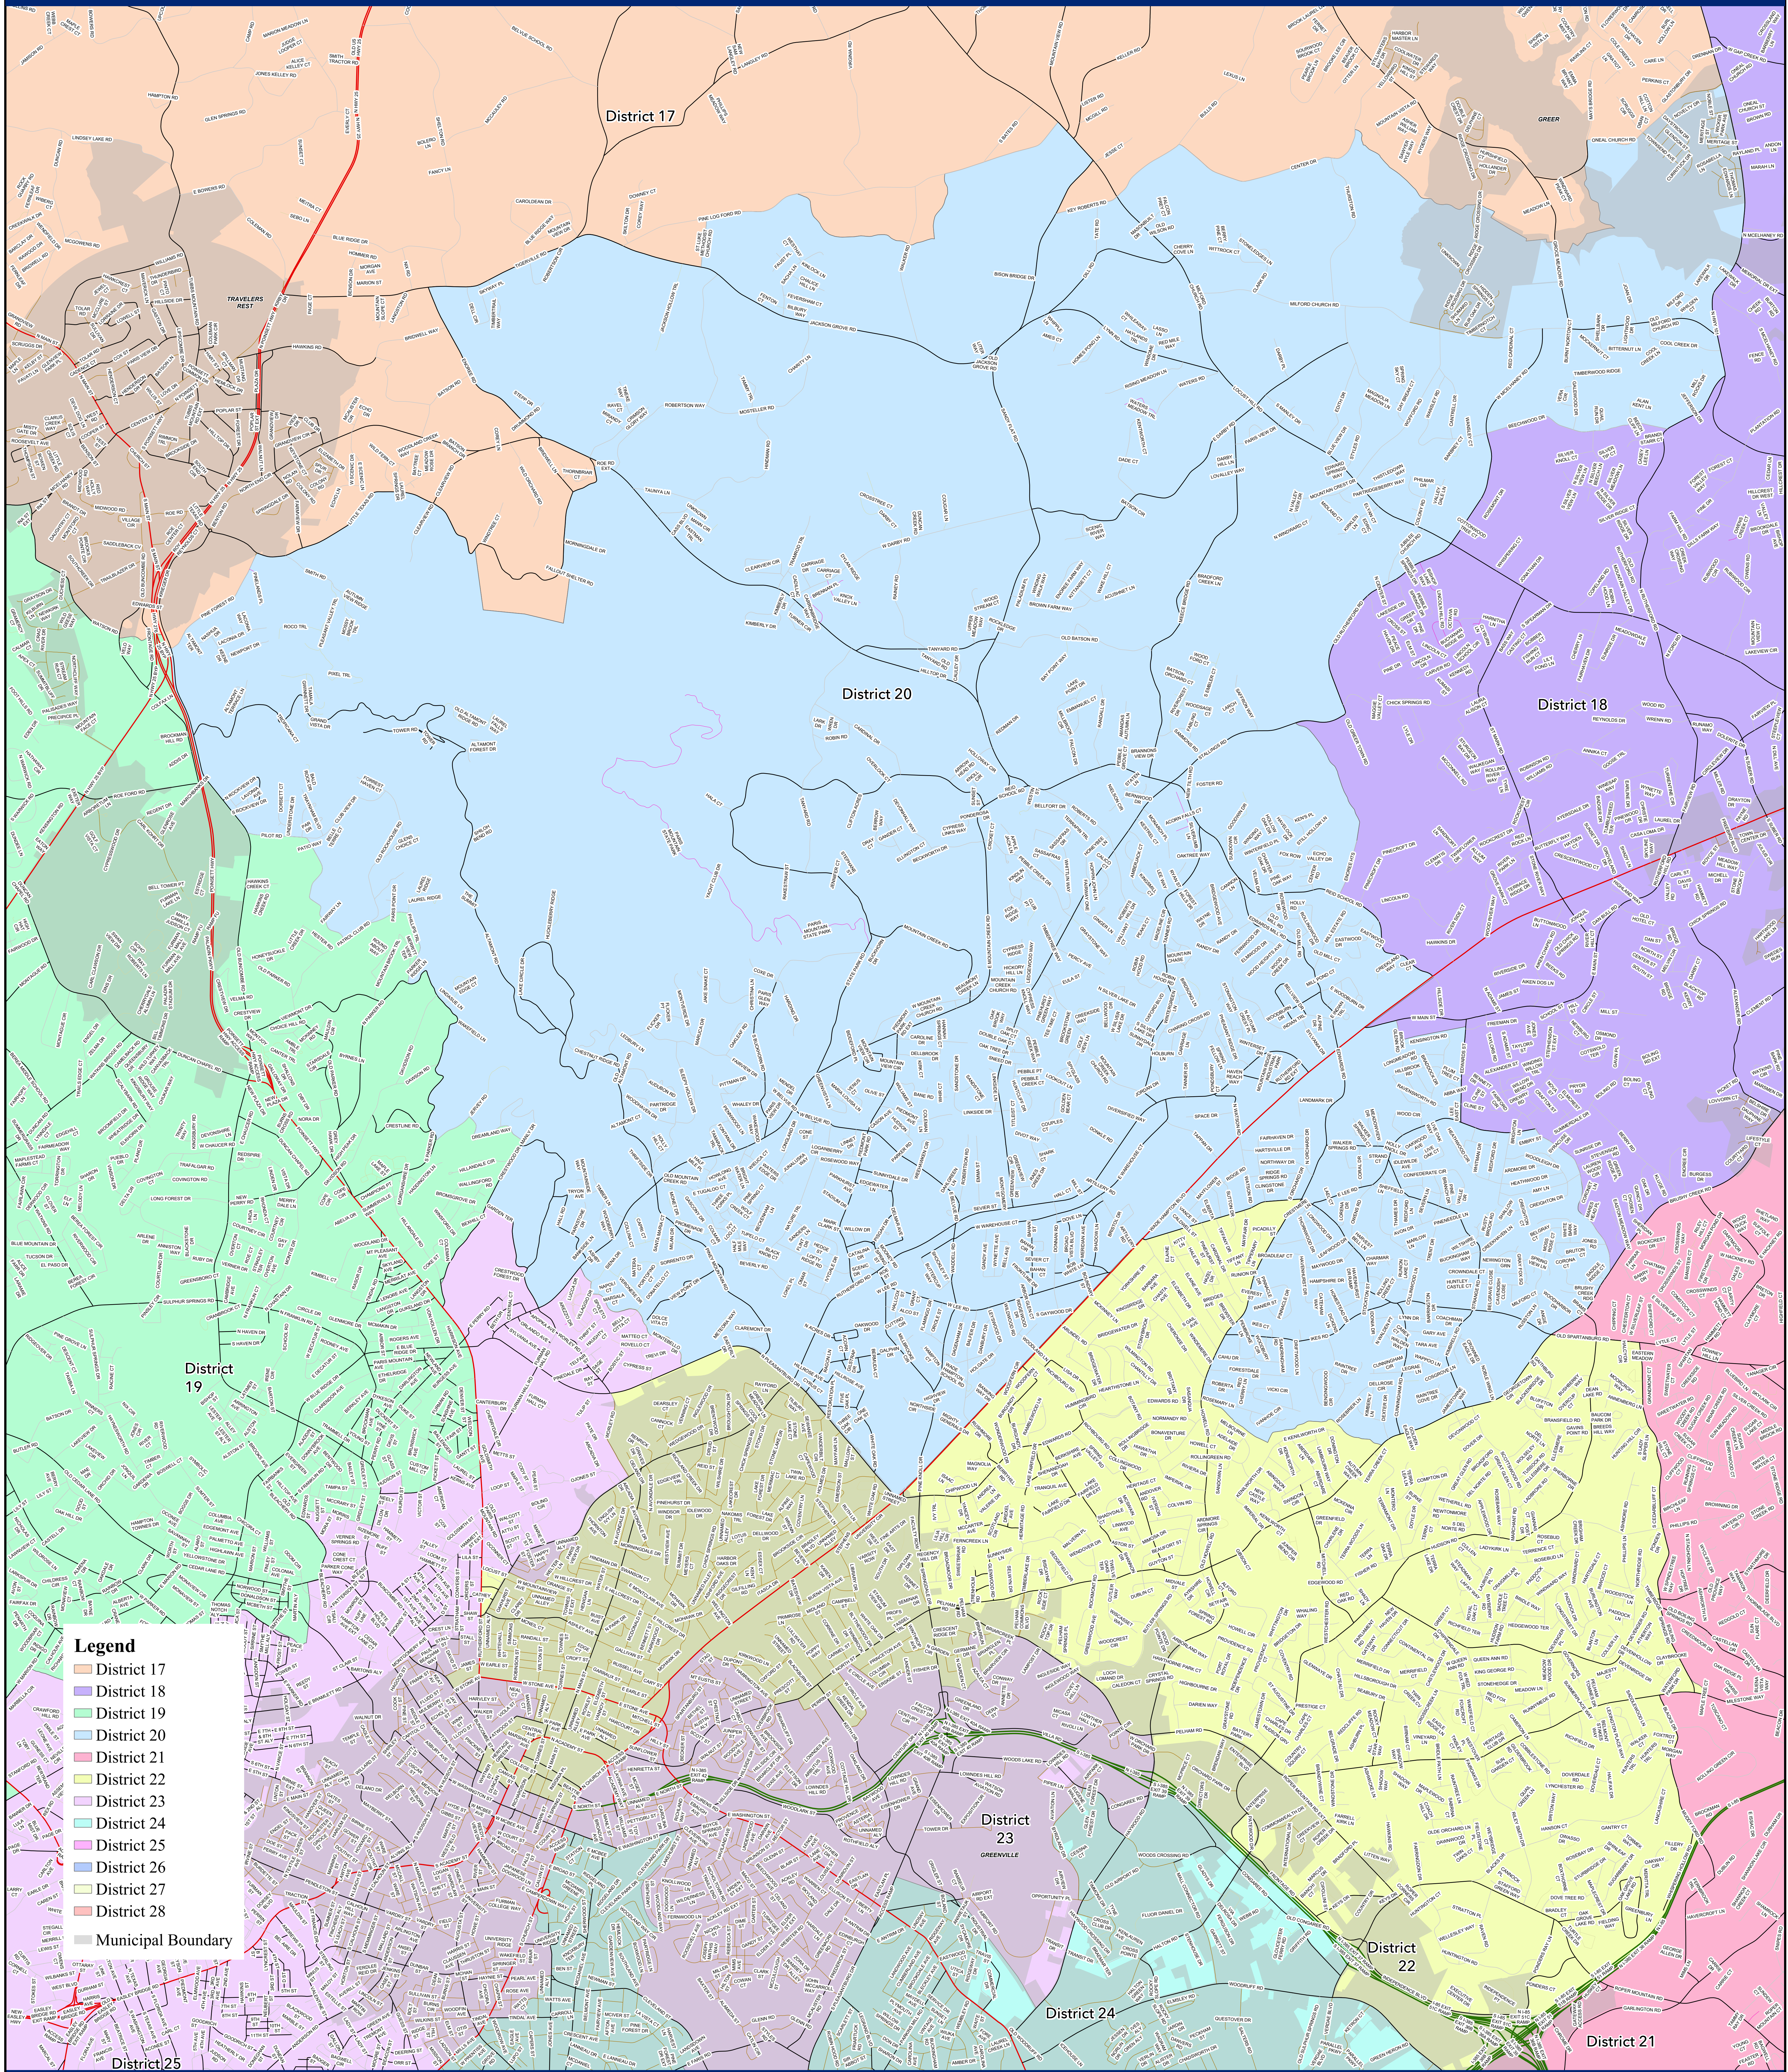

Proposed County Council District 20 - Greenville County, South Carolina

01-18-2022

- Legend**
- District 17
 - District 18
 - District 19
 - District 20
 - District 21
 - District 22
 - District 23
 - District 24
 - District 25
 - District 26
 - District 27
 - District 28
 - Municipal Boundary

0 0.15 0.3 0.6 0.9 1.2 Miles

January 14, 2022

This map is not a land survey and is for general reference purposes only. Greenville County expressly disclaims responsibility for damages or liability that may arise from the use of this map.